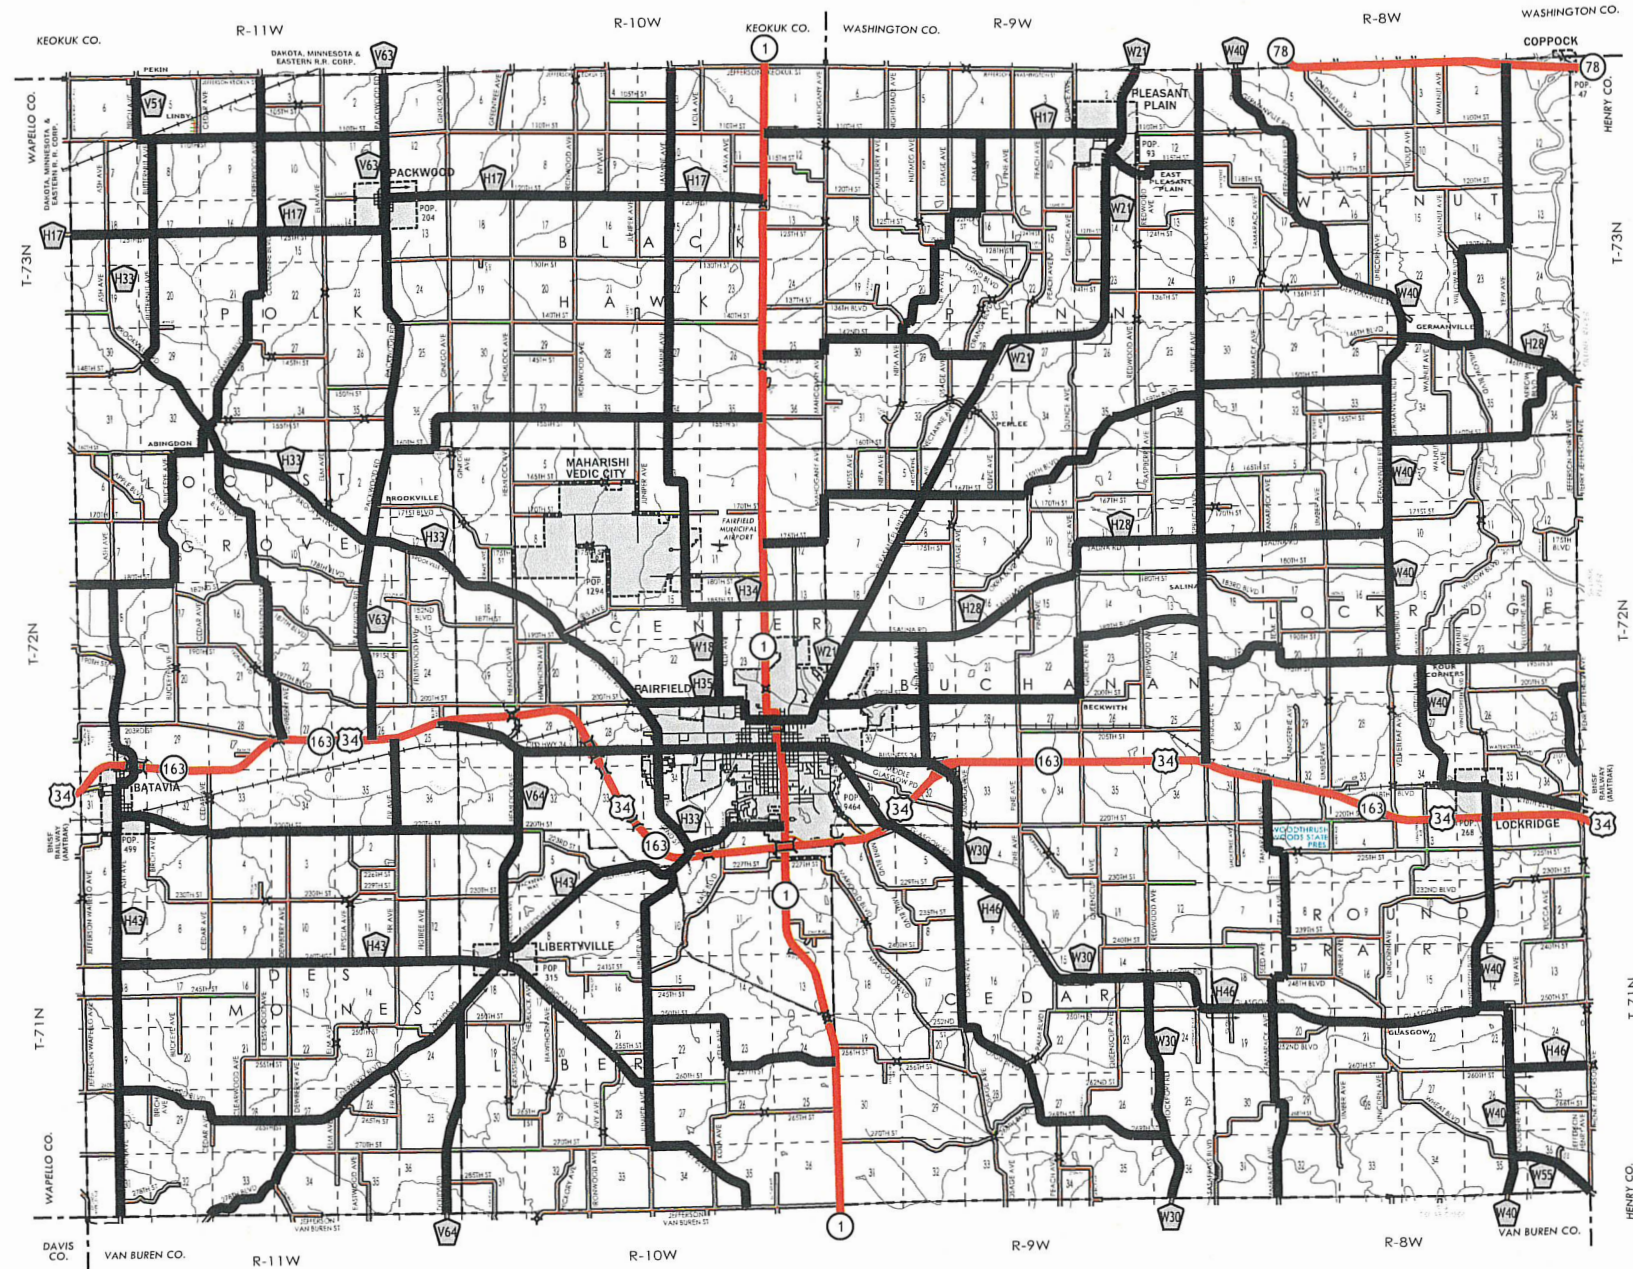

Farm-to-Market Road System Map JEFFERSON COUNTY IOWA

Office of Systems Planning
Phone: (515) 239-1669

In Cooperation With
United States
Department of Transportation

BASEMAP
JANUARY 1, 2020

LEGEND

- FARM-TO-MARKET ROAD
- Proposed FARM-TO-MARKET ROAD
- INTERSTATE HIGHWAY
- PRIMARY HIGHWAY
- SECONDARY ROAD
- INTERSTATE HIGHWAY
- UNITED STATES HIGHWAY
- STATE HIGHWAY
- COUNTY HIGHWAY
- AIRPORT
- HYDROLOGY
- BRIDGE
- STATE BOUNDARY
- COUNTY BOUNDARY
- CORPORATE BOUNDARY
- TOWNSHIP LINE
- SECTION LINE
- ROAD NAMES
- UNINCORPORATED PLACE
- STATE PARKS
- STATE INSTITUTIONS
- FEDERAL LAND

County line roads on the south and east are classified by the adjacent county.

Farm-to-Market System as of:
05-19-2023
Verified by Chair of
Farm-to-Market Review Board
Signature: *Mark J. Nelson*
Date: _____
Based on Farm-to-Market Review Board
meeting held:
07-11-2023

Farm-to-Market

Road System