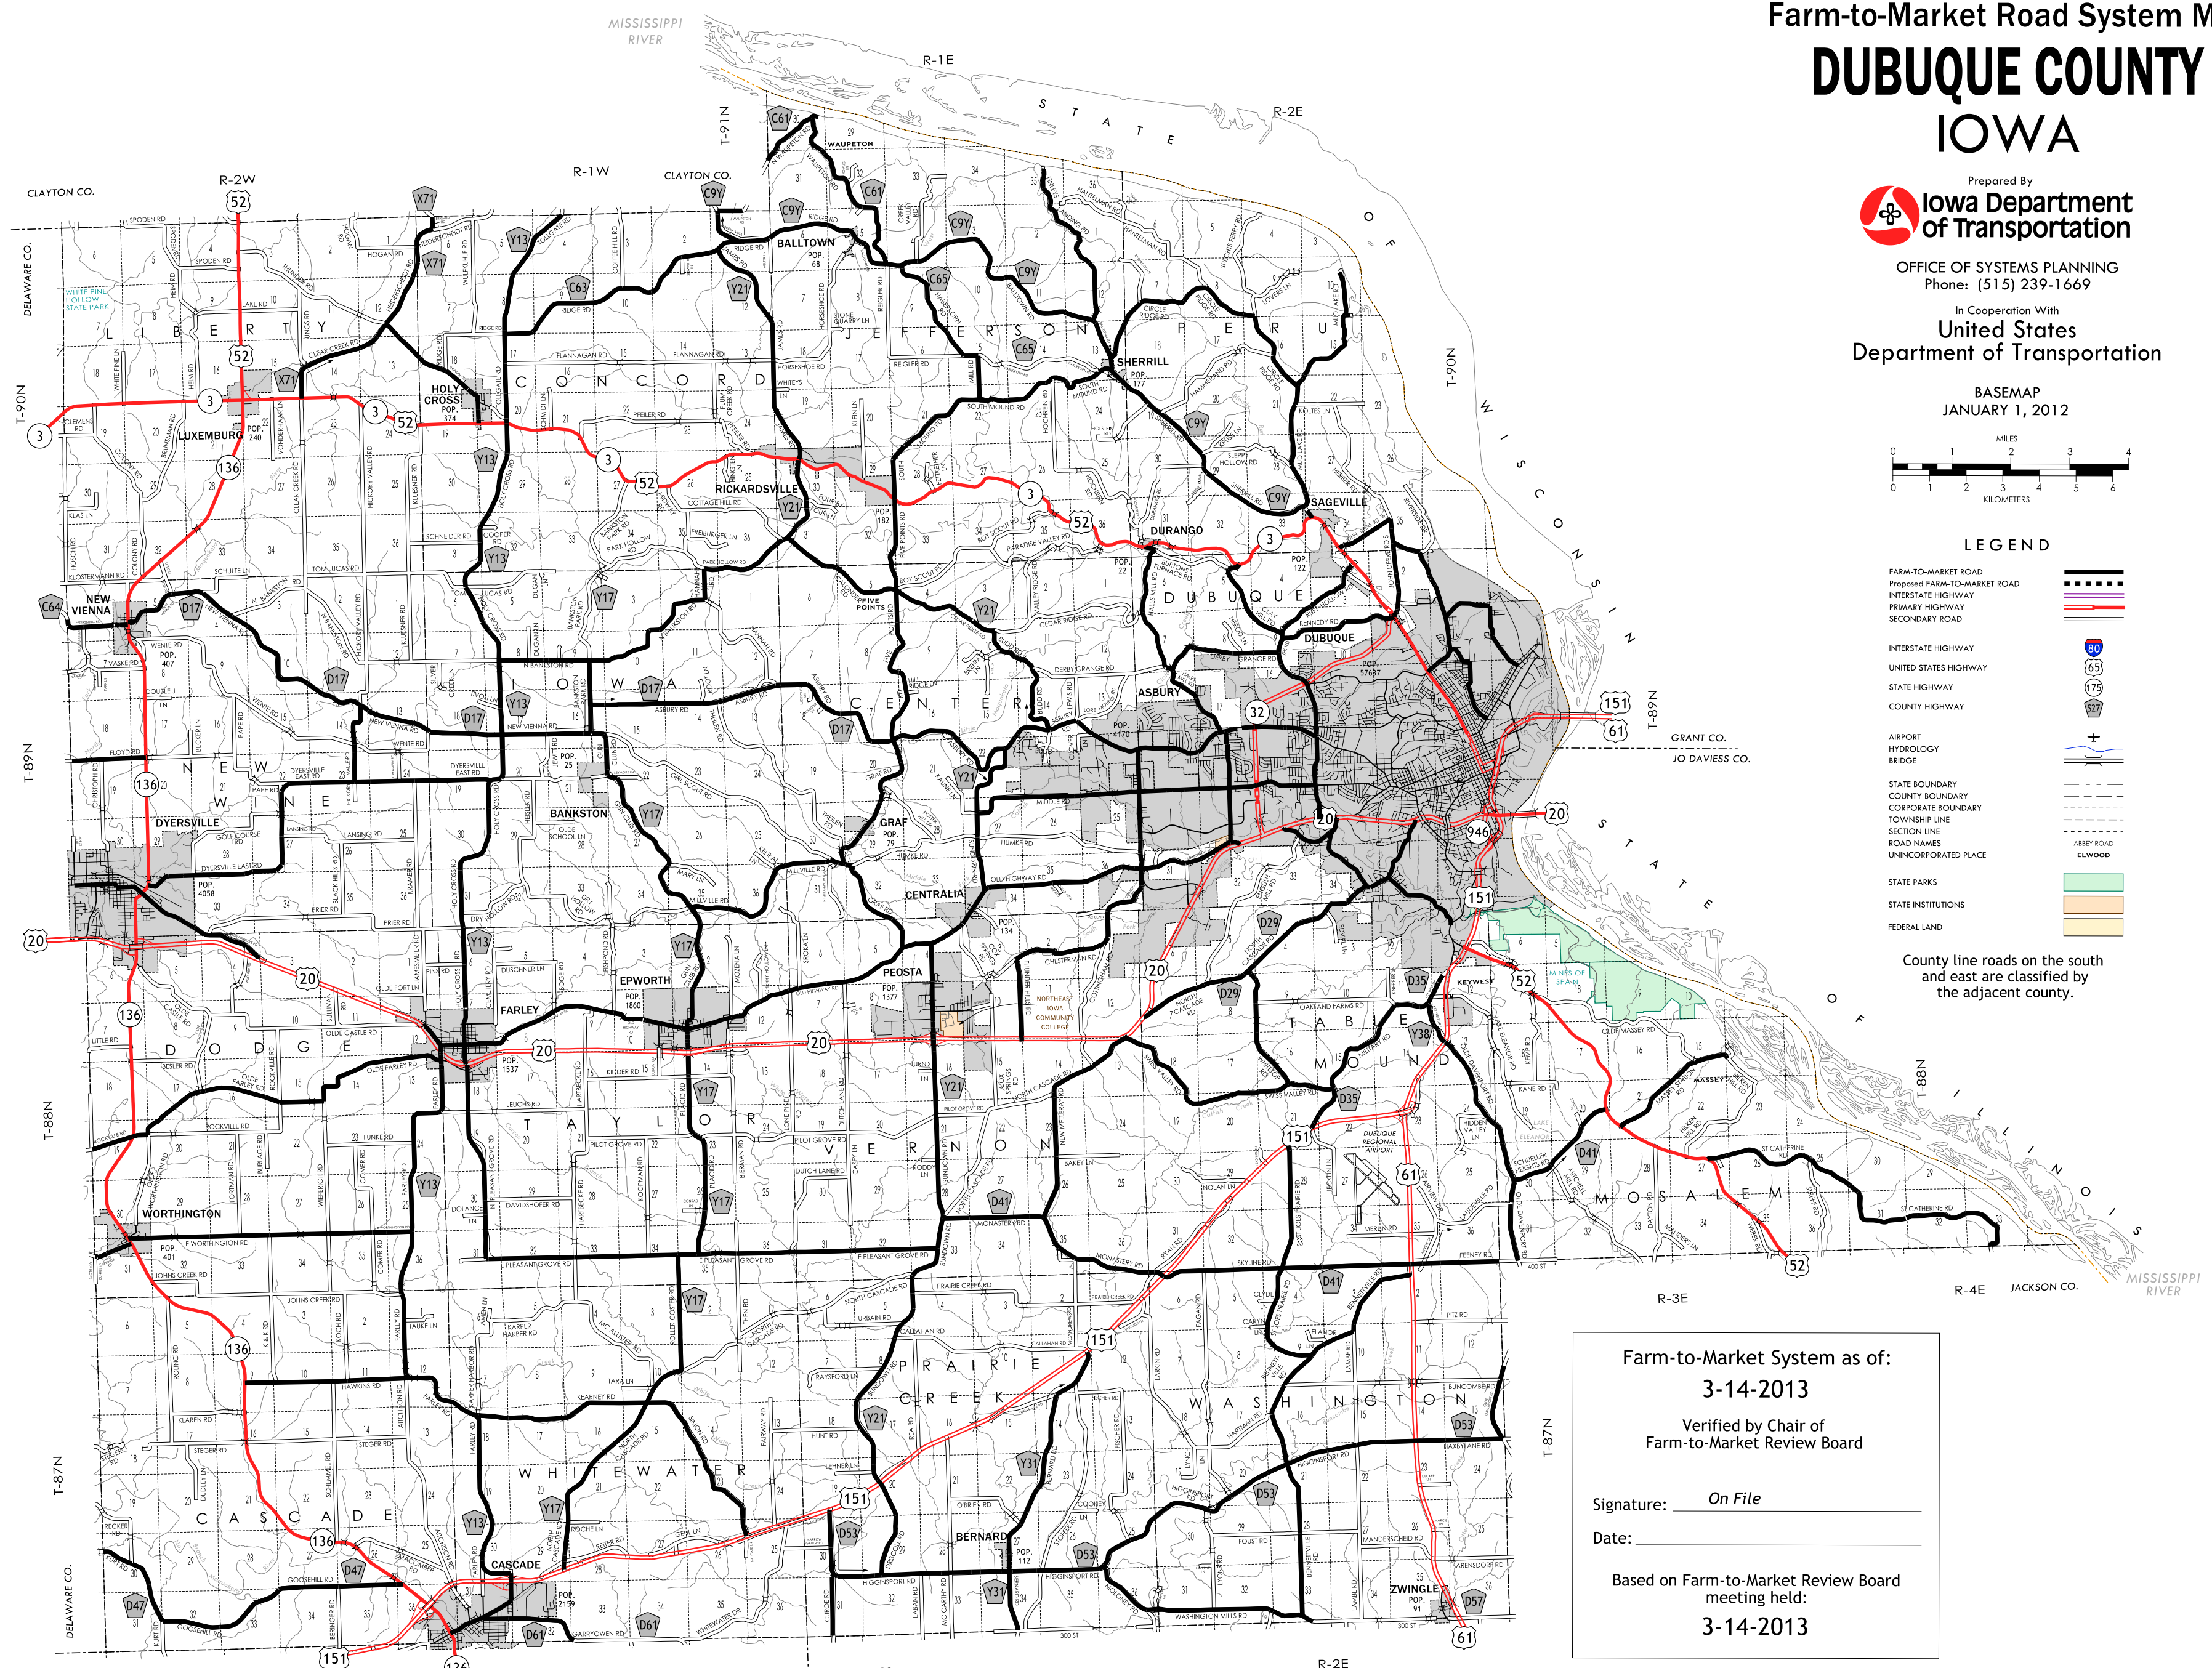

# Farm-to-Market Road System Map DUBUQUE COUNTY IOWA

Prepared By  
Iowa Department of Transportation  
OFFICE OF SYSTEMS PLANNING  
Phone: (515) 239-1669

In Cooperation With  
United States  
Department of Transportation

BASEMAP  
JANUARY 1, 2012

### LEGEND

- FARM-TO-MARKET ROAD
- Proposed FARM-TO-MARKET ROAD
- INTERSTATE HIGHWAY
- PRIMARY HIGHWAY
- SECONDARY ROAD
- INTERSTATE HIGHWAY
- UNITED STATES HIGHWAY
- STATE HIGHWAY
- COUNTY HIGHWAY
- AIRPORT
- HYDROLOGY
- BRIDGE
- STATE BOUNDARY
- COUNTY BOUNDARY
- CORPORATE BOUNDARY
- TOWNSHIP LINE
- SECTION LINE
- ROAD NAMES
- UNINCORPORATED PLACE
- STATE PARKS
- STATE INSTITUTIONS
- FEDERAL LAND

County line roads on the south and east are classified by the adjacent county.

Farm-to-Market System as of:  
**3-14-2013**  
Verified by Chair of  
Farm-to-Market Review Board  
Signature: On File  
Date: \_\_\_\_\_  
Based on Farm-to-Market Review Board  
meeting held:  
**3-14-2013**