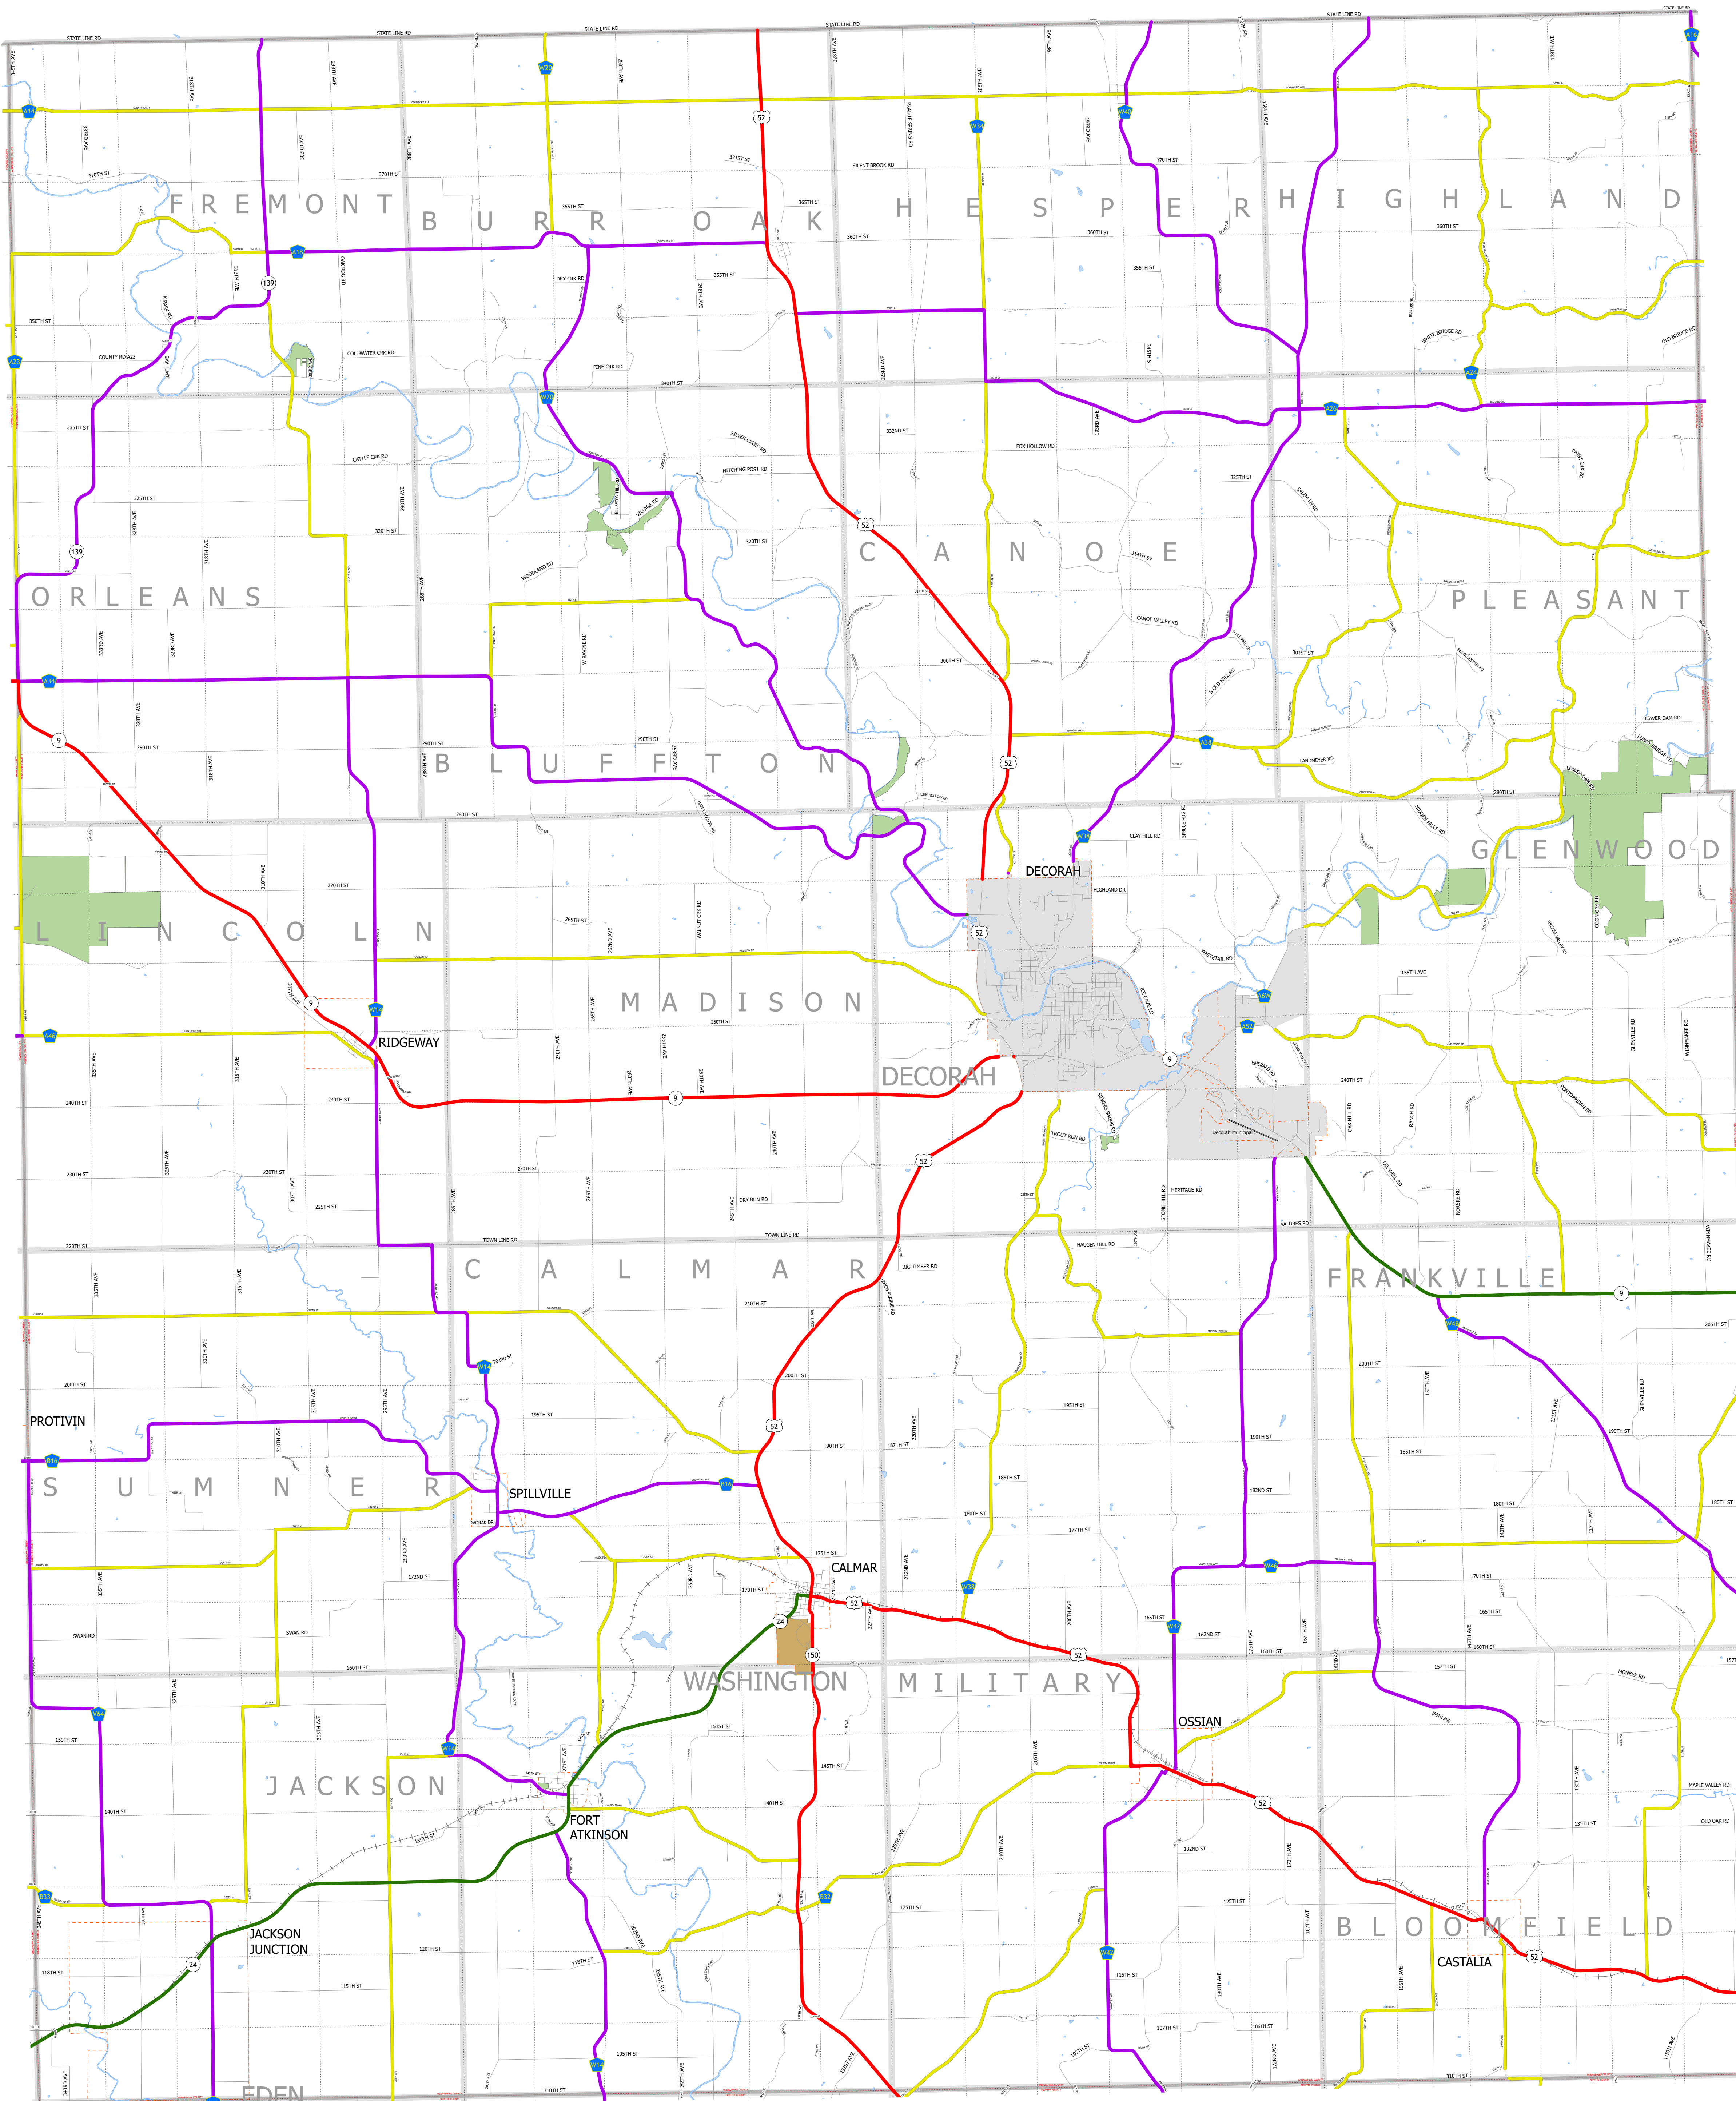

# Winneshiek County IOWA

1/17/2024

-  Interstate
-  Other Principal Arterial
-  Minor Arterial
-  Major Collector
-  Minor Collector
-  Local Roads
-  Corporate Limits
-  Rail Lines
-  State Parks
-  State Institutions
-  Federal Land
-  County Borders
-  Townships
-  Urban Areas

FUTURE CLASSIFIED ROUTES SHOWN AS DASHED LINES

96