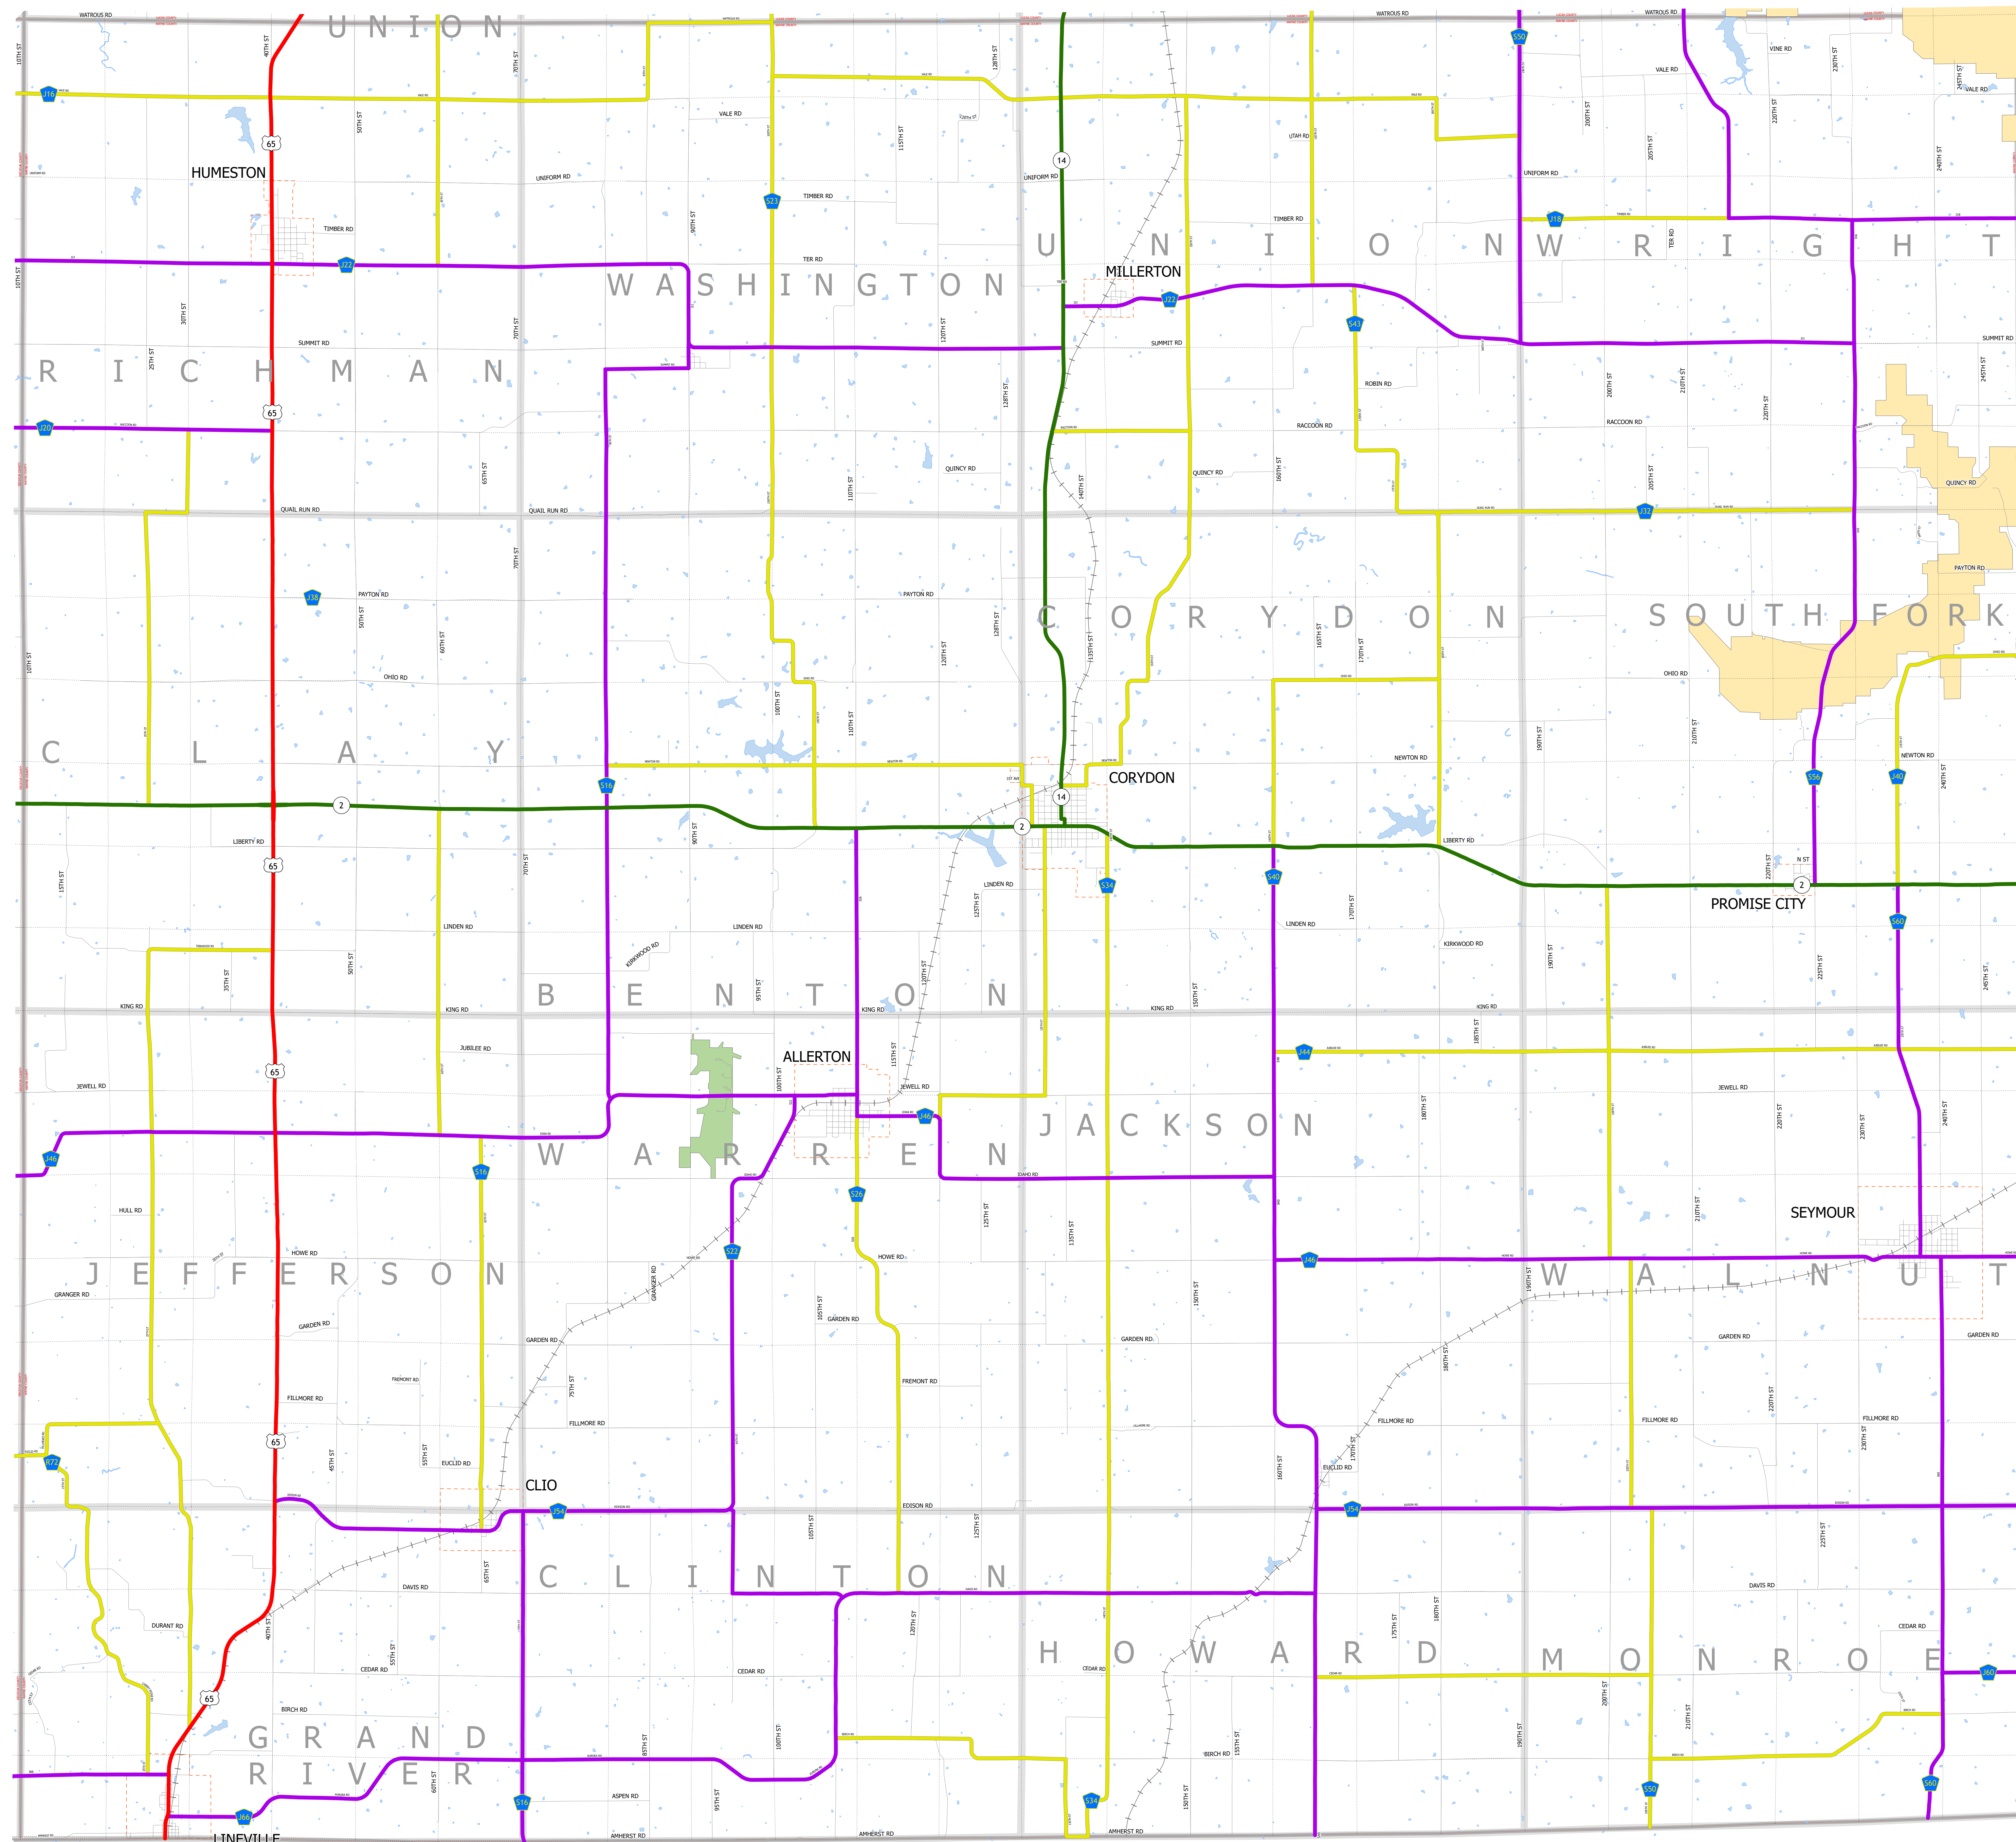

Wayne County IOWA

1/17/2024

-  Interstate
-  Other Principal Arterial
-  Minor Arterial
-  Major Collector
-  Minor Collector
-  Local Roads
-  Corporate Limits
-  Rail Lines
-  State Parks
-  State Institutions
-  Federal Land
-  County Borders
-  Townships
-  Urban Areas

FUTURE CLASSIFIED ROUTES SHOWN AS DASHED LINES

93