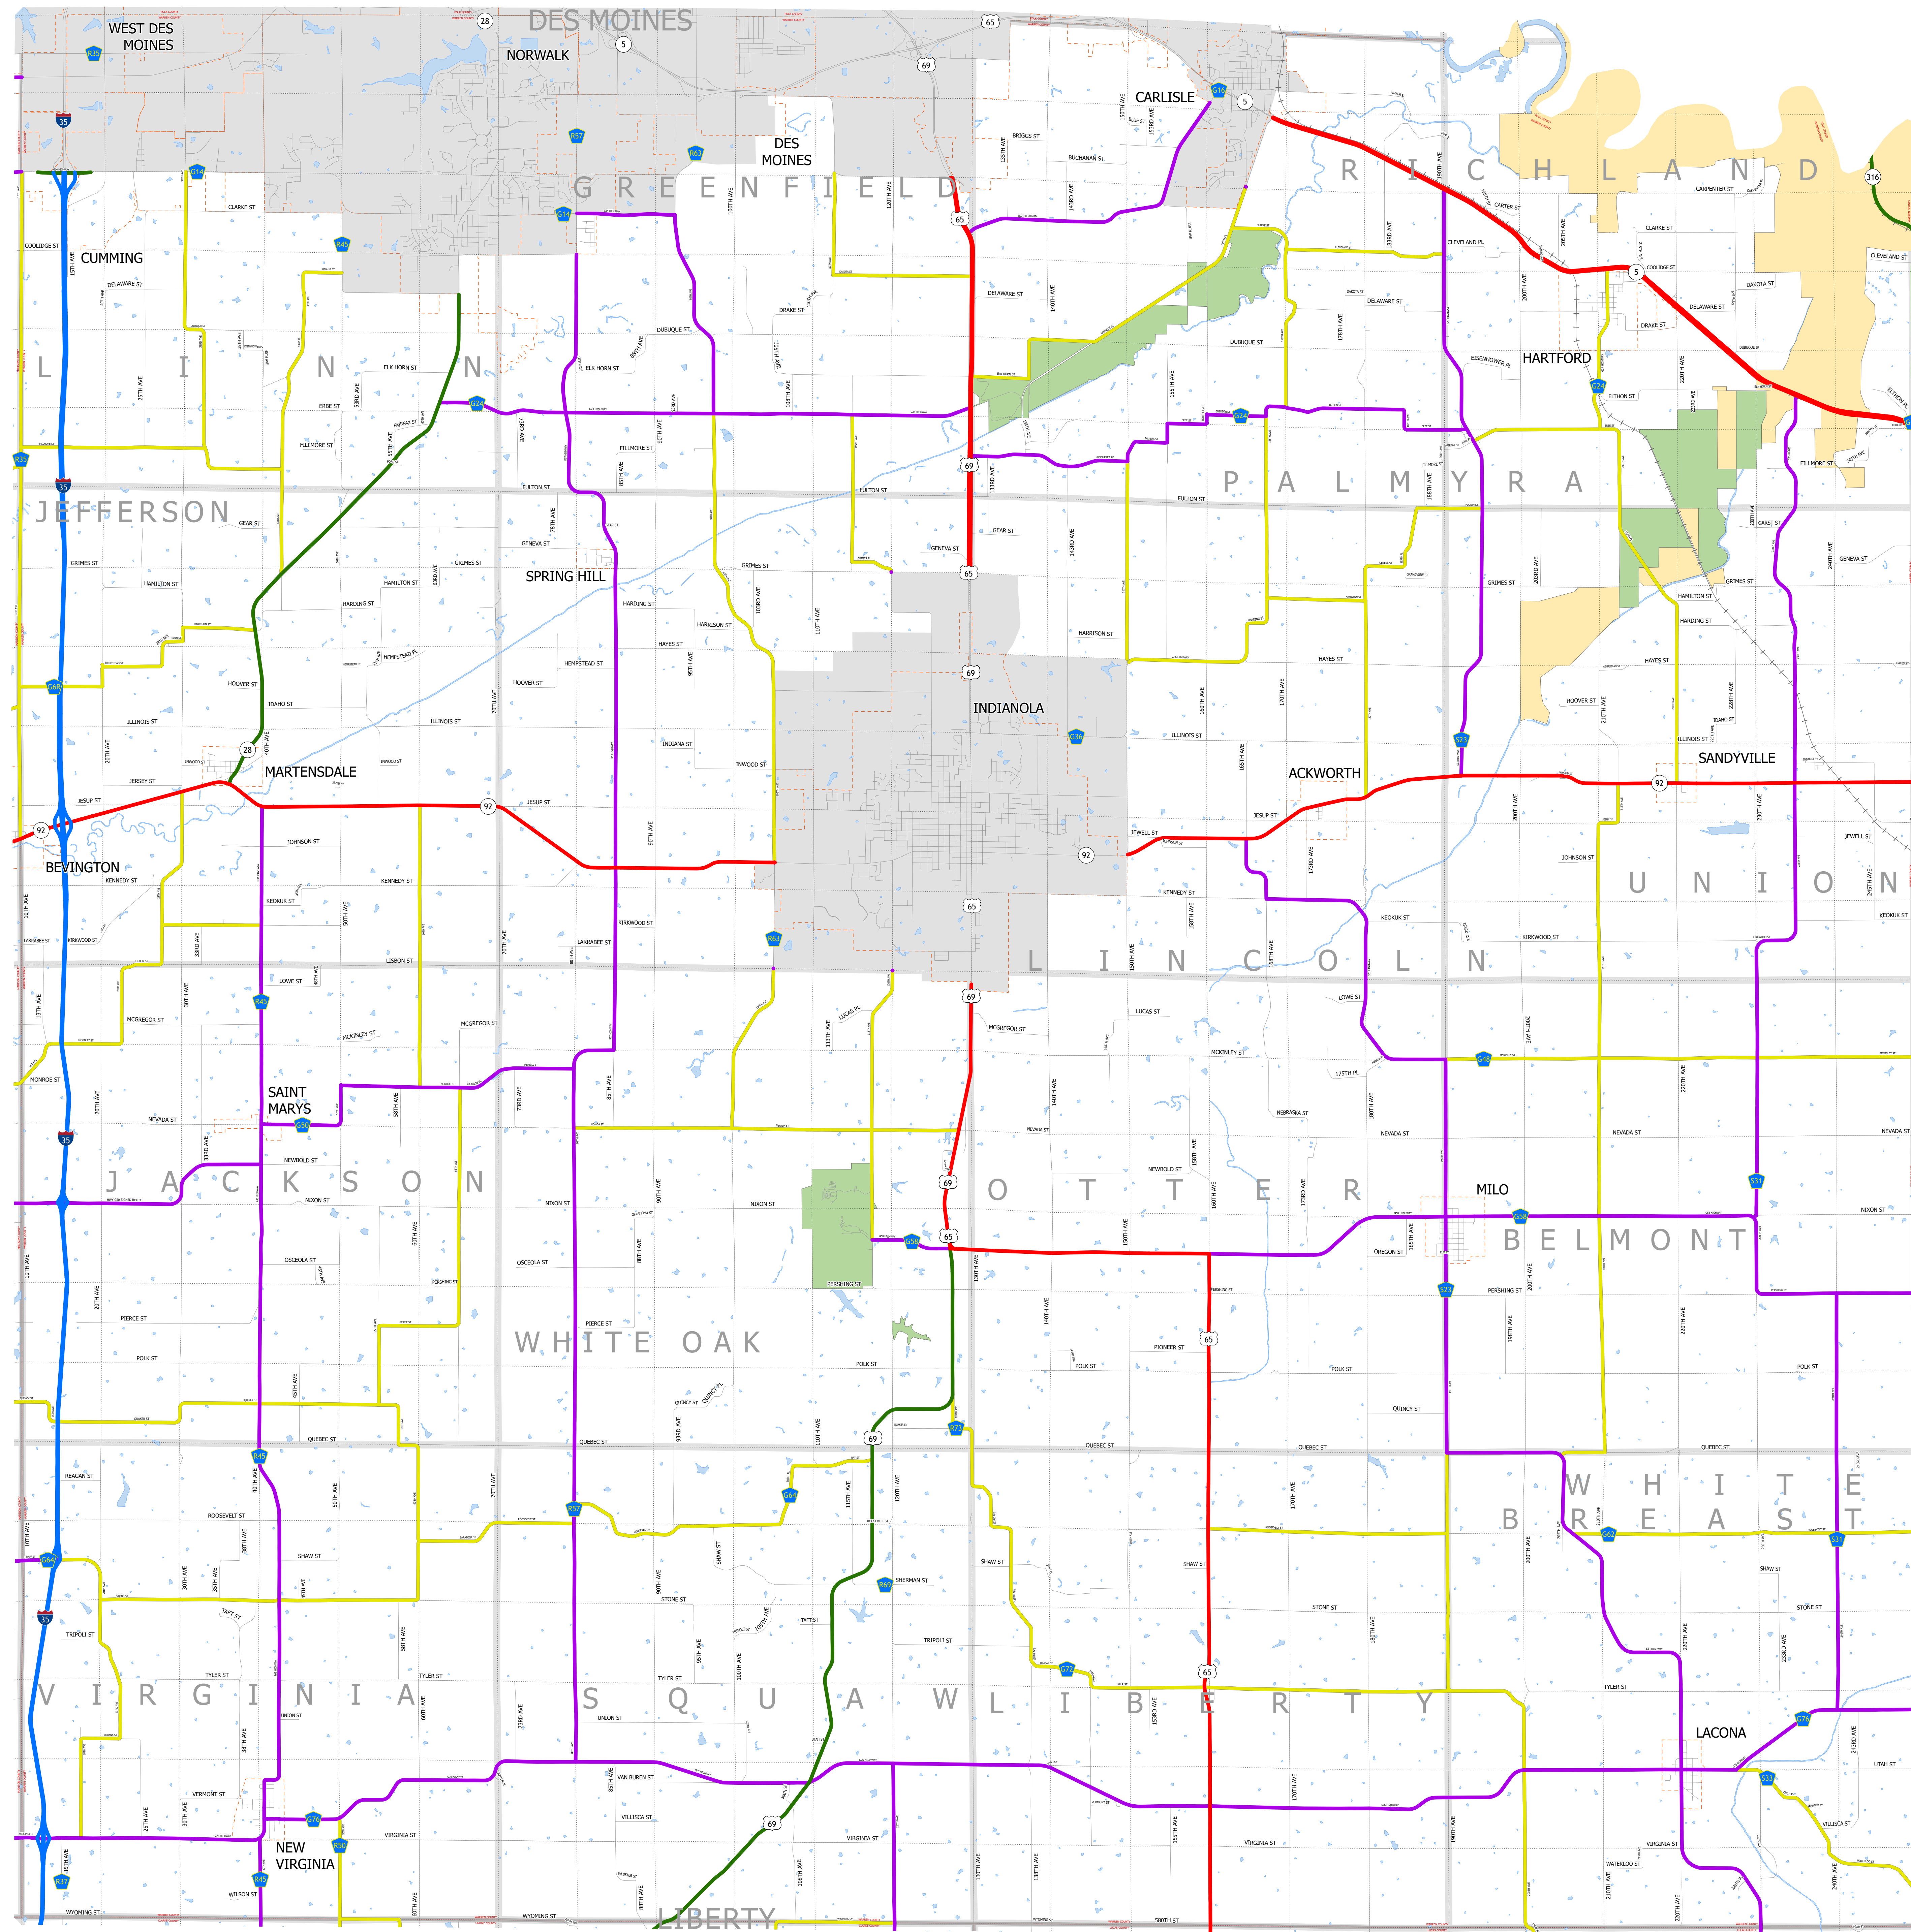

Warren County IOWA

1/17/2024

-  Interstate
-  Other Principal Arterial
-  Minor Arterial
-  Major Collector
-  Minor Collector
-  Local Roads
-  Corporate Limits
-  Rail Lines
-  State Parks
-  State Institutions
-  Federal Land
-  County Borders
-  Townships
-  Urban Areas

FUTURE CLASSIFIED ROUTES SHOWN AS DASHED LINES

91