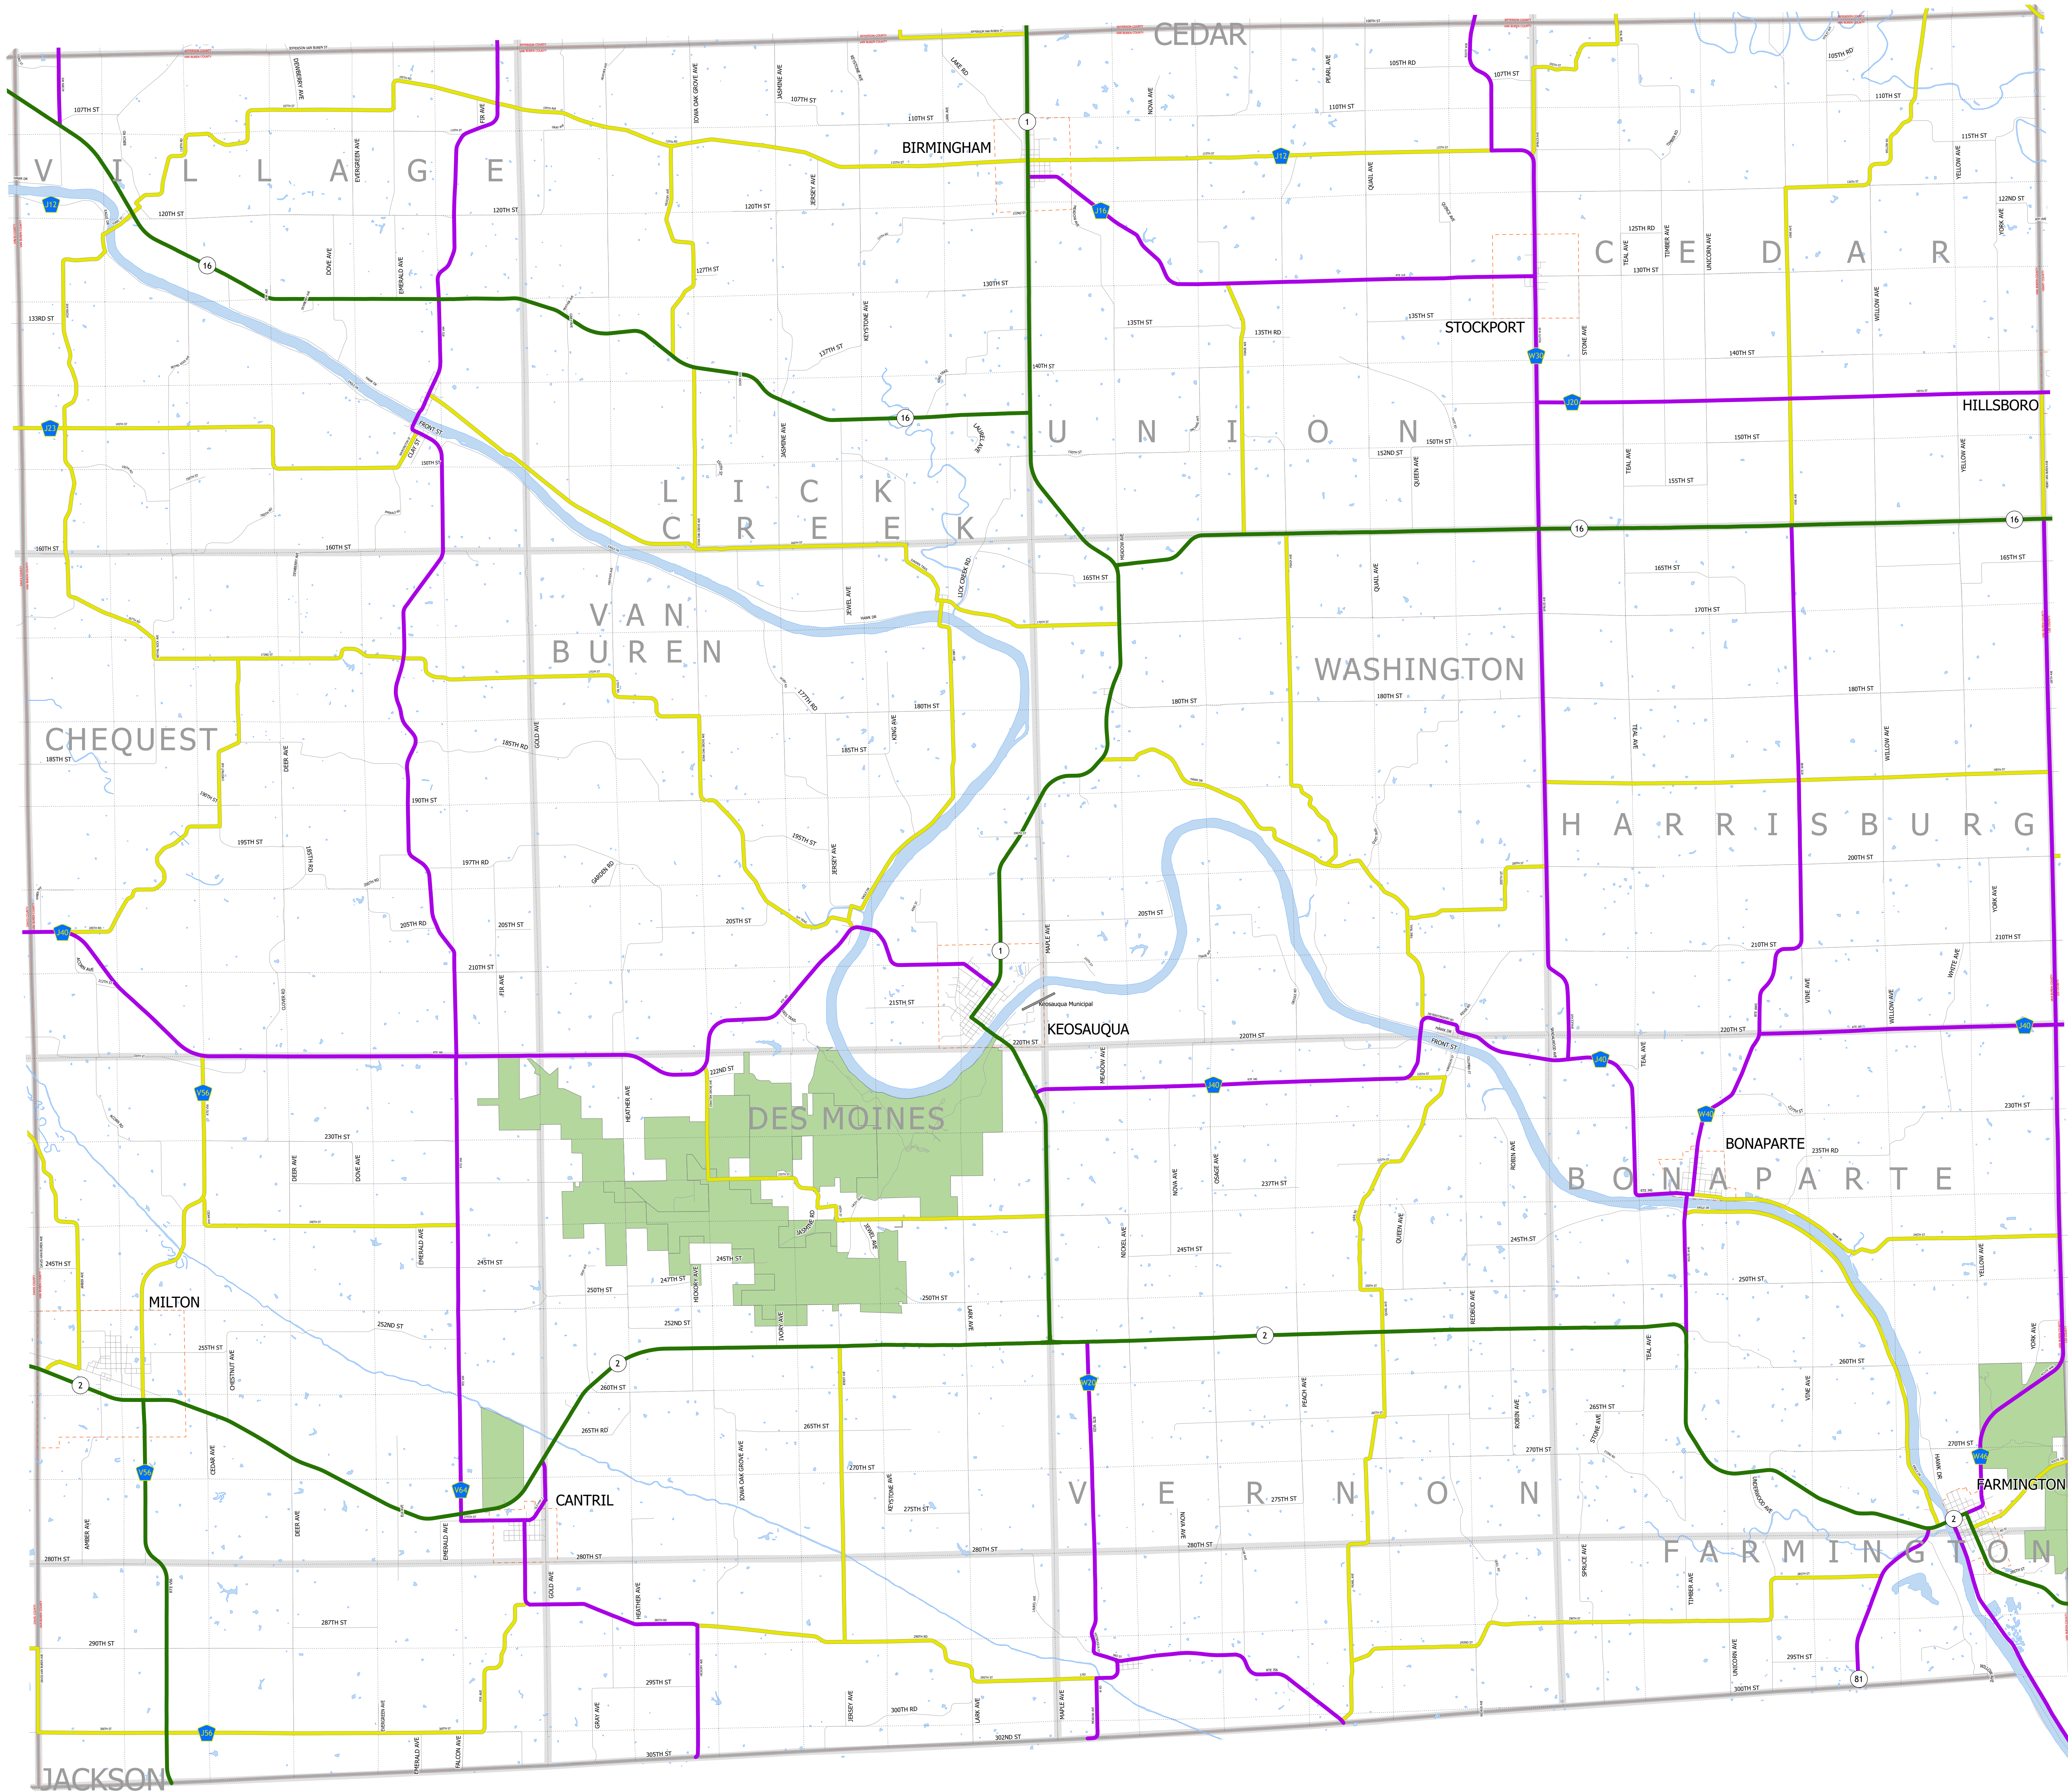

# Van Buren County IOWA

1/17/2024

-  Interstate
-  Other Principal Arterial
-  Minor Arterial
-  Major Collector
-  Minor Collector
-  Local Roads
-  Corporate Limits
-  Rail Lines
-  State Parks
-  State Institutions
-  Federal Land
-  County Borders
-  Townships
-  Urban Areas

FUTURE CLASSIFIED ROUTES SHOWN AS DASHED LINES

89