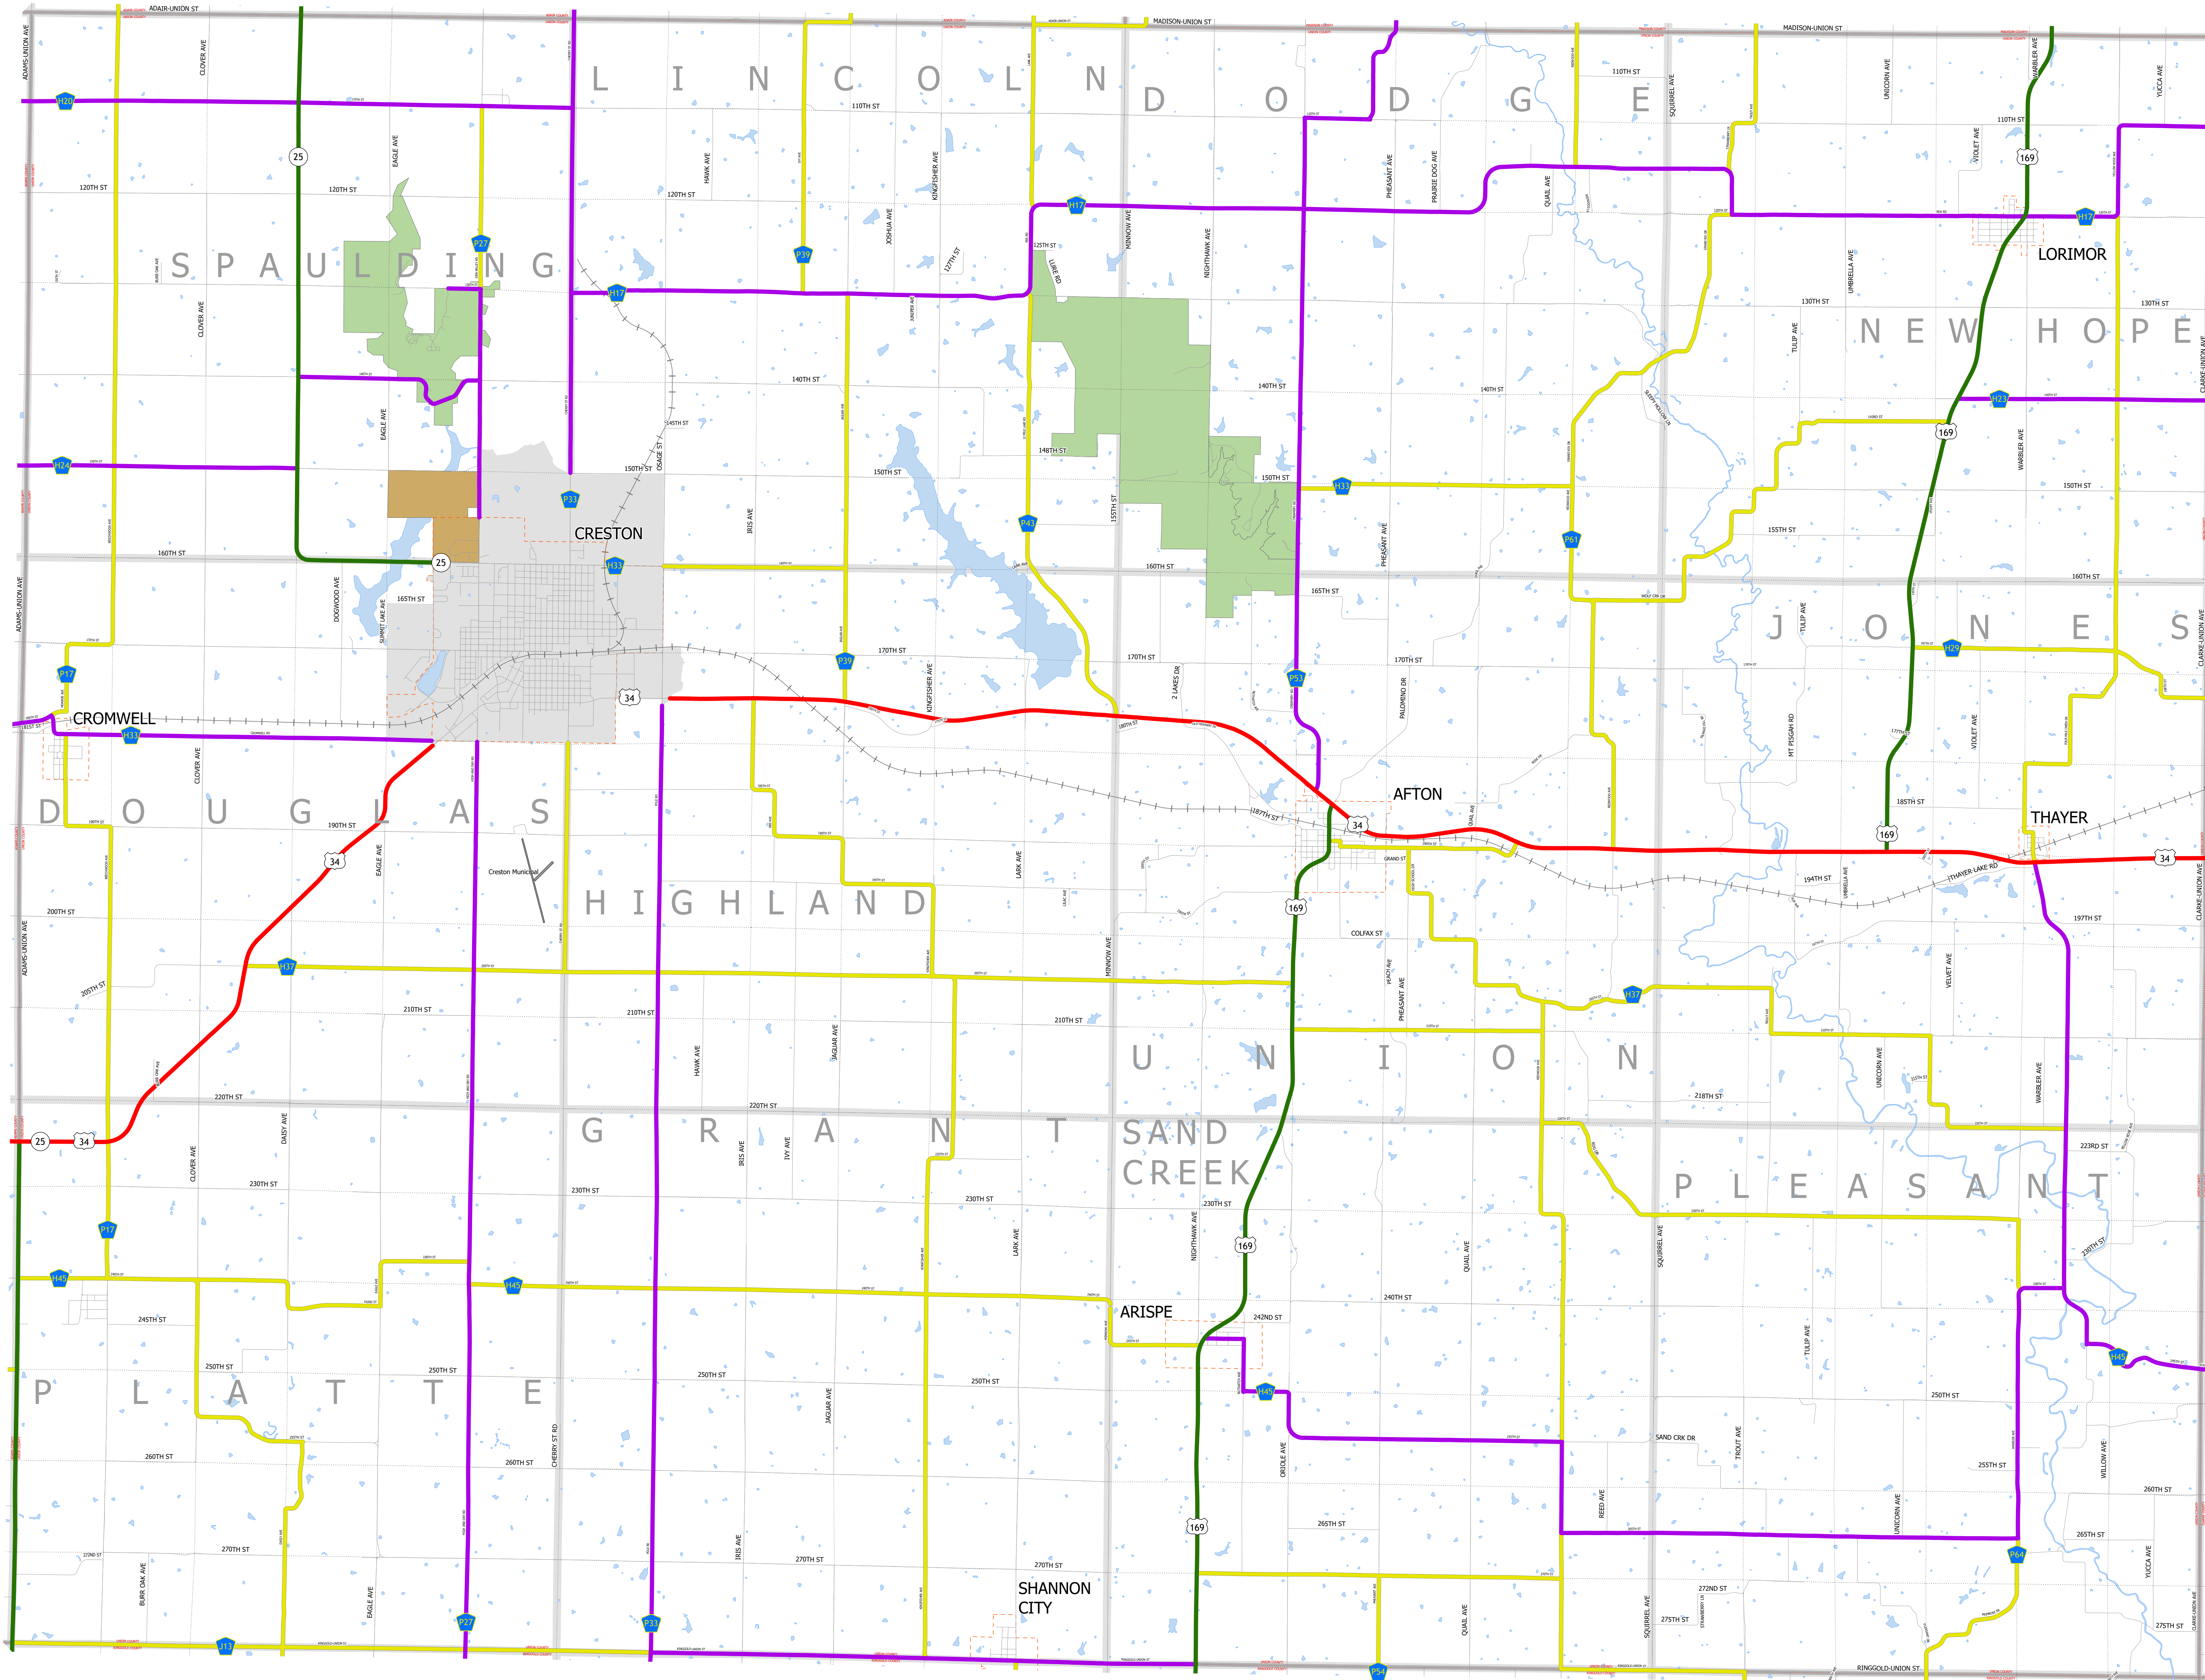

# Union County IOWA

1/17/2024

-  Interstate
-  Other Principal Arterial
-  Minor Arterial
-  Major Collector
-  Minor Collector
-  Local Roads
-  Corporate Limits
-  Rail Lines
-  State Parks
-  State Institutions
-  Federal Land
-  County Borders
-  Townships
-  Urban Areas

FUTURE CLASSIFIED ROUTES SHOWN AS DASHED LINES

88