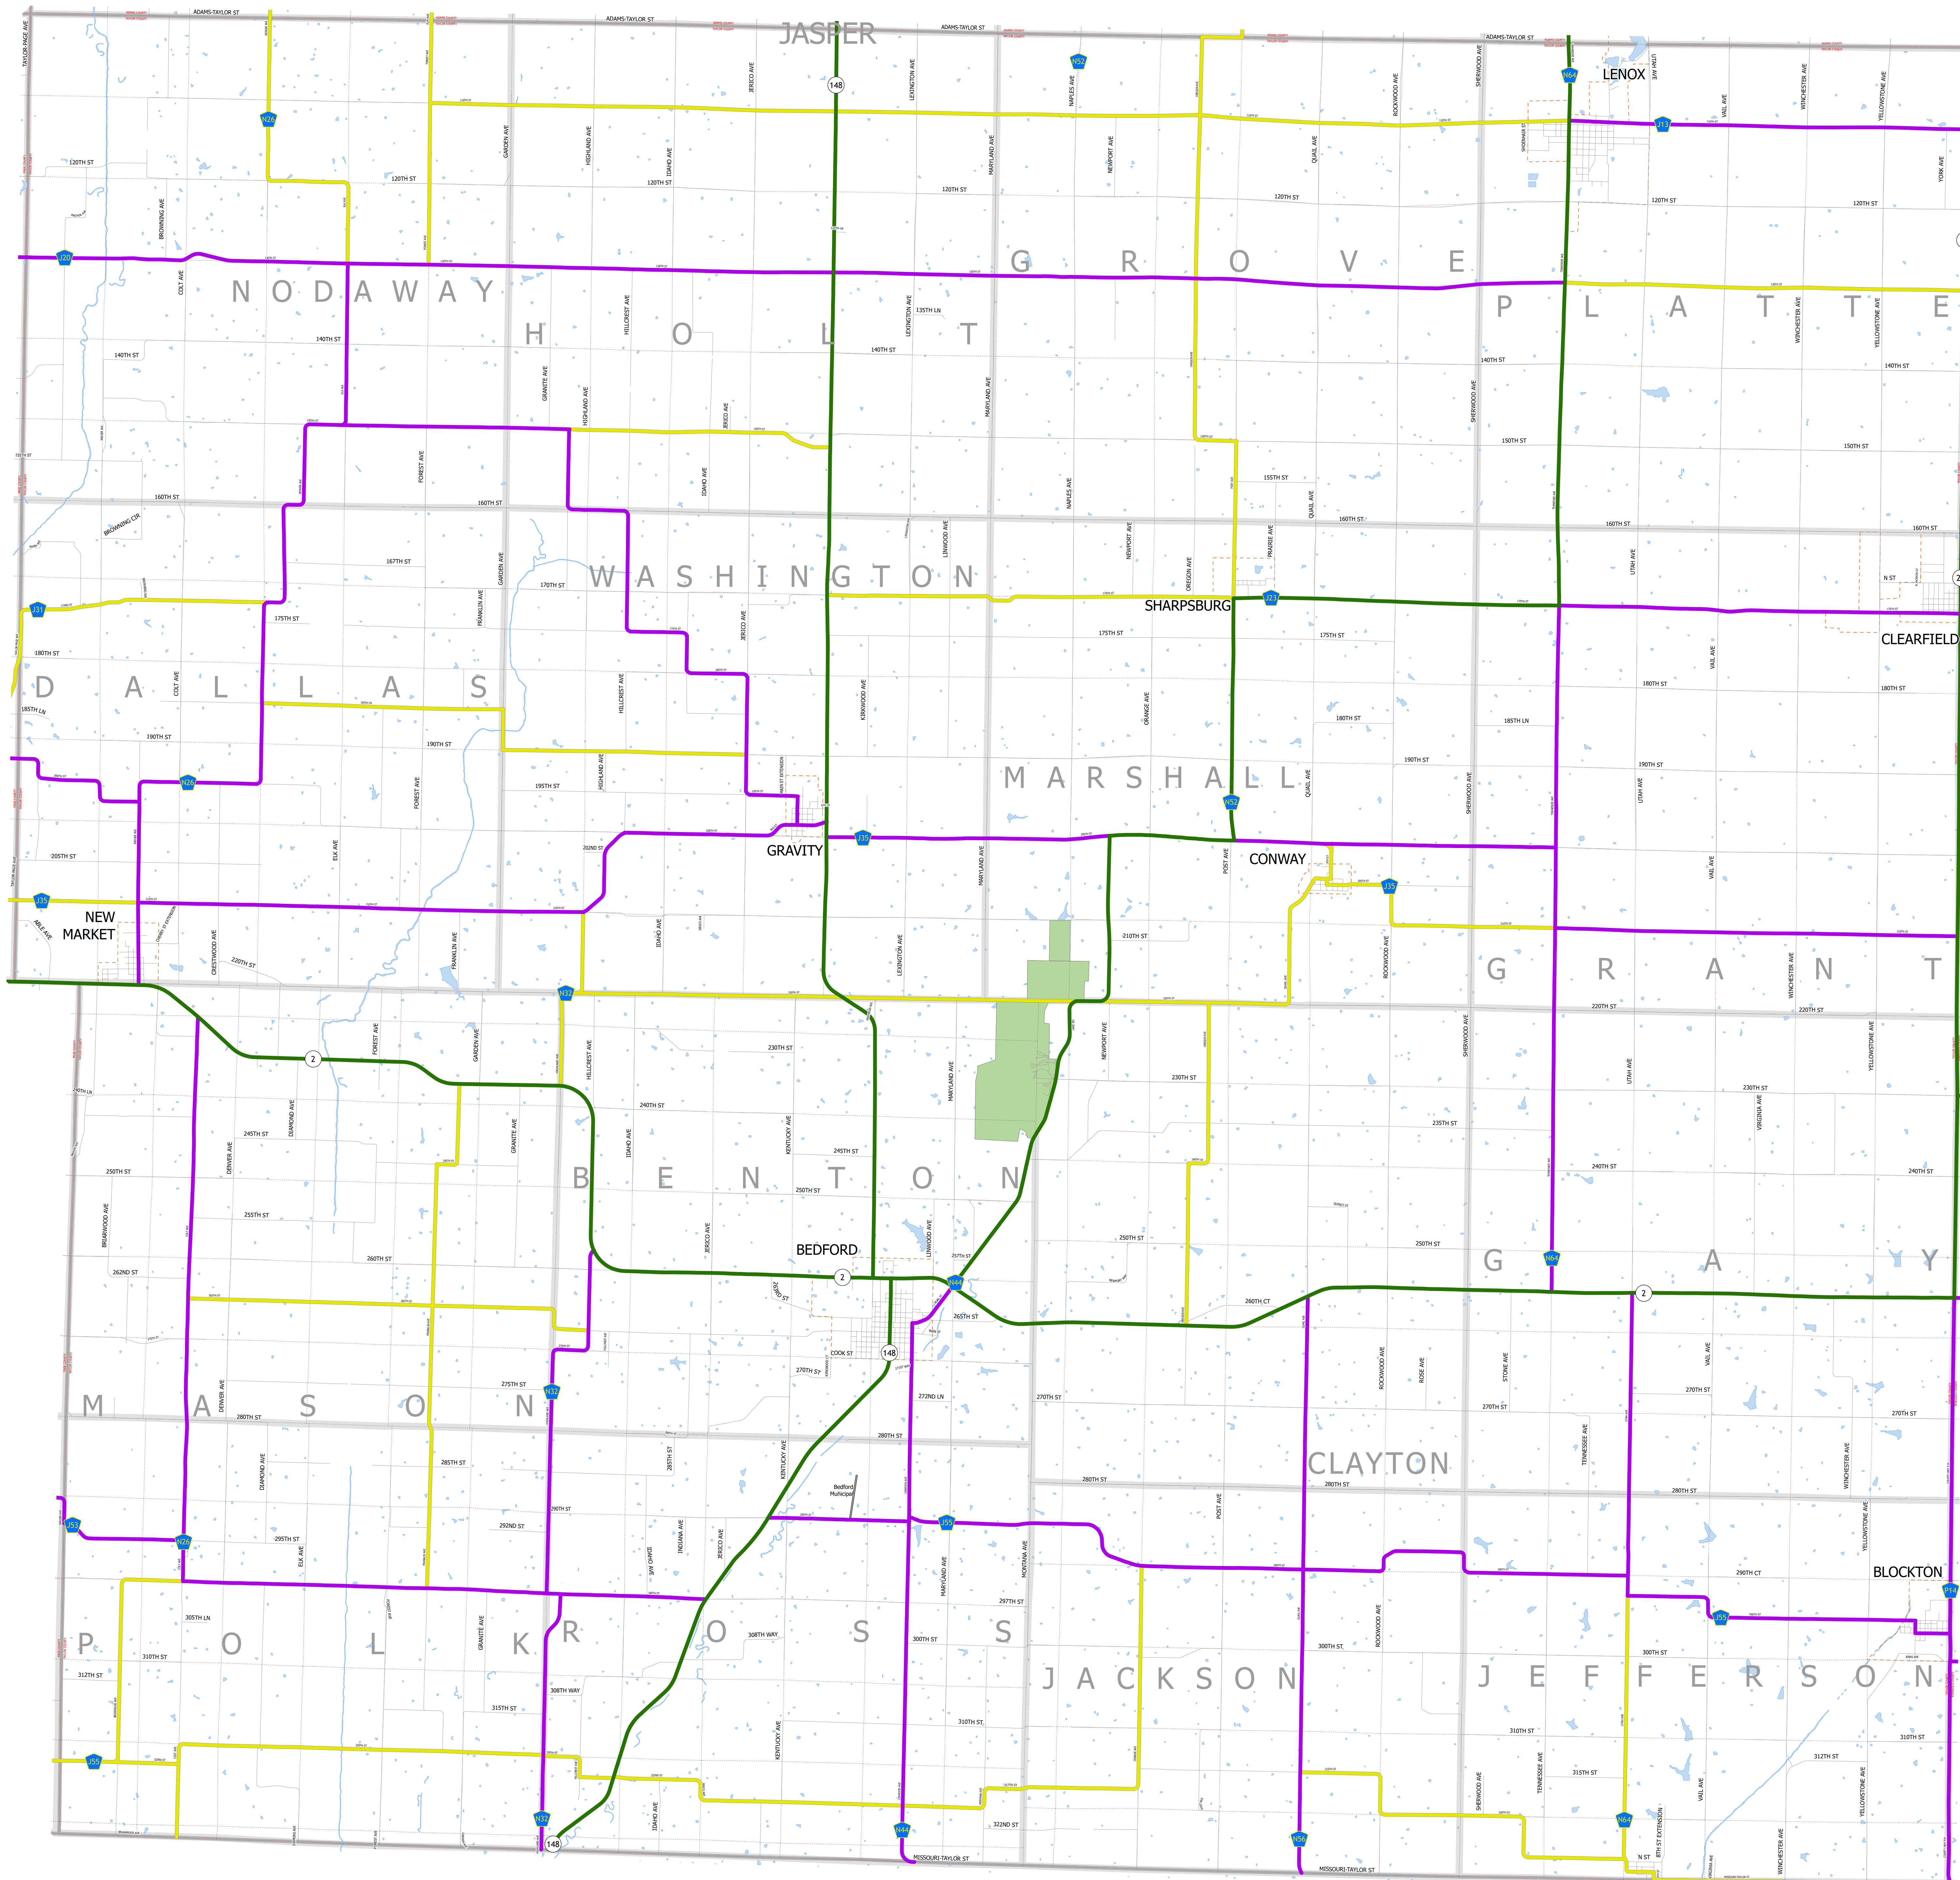

Taylor County IOWA

1/17/2024

-  Interstate
-  Other Principal Arterial
-  Minor Arterial
-  Major Collector
-  Minor Collector
-  Local Roads
-  Corporate Limits
-  Rail Lines
-  State Parks
-  State Institutions
-  Federal Land
-  County Borders
-  Townships
-  Urban Areas

FUTURE CLASSIFIED ROUTES SHOWN AS DASHED LINES

87