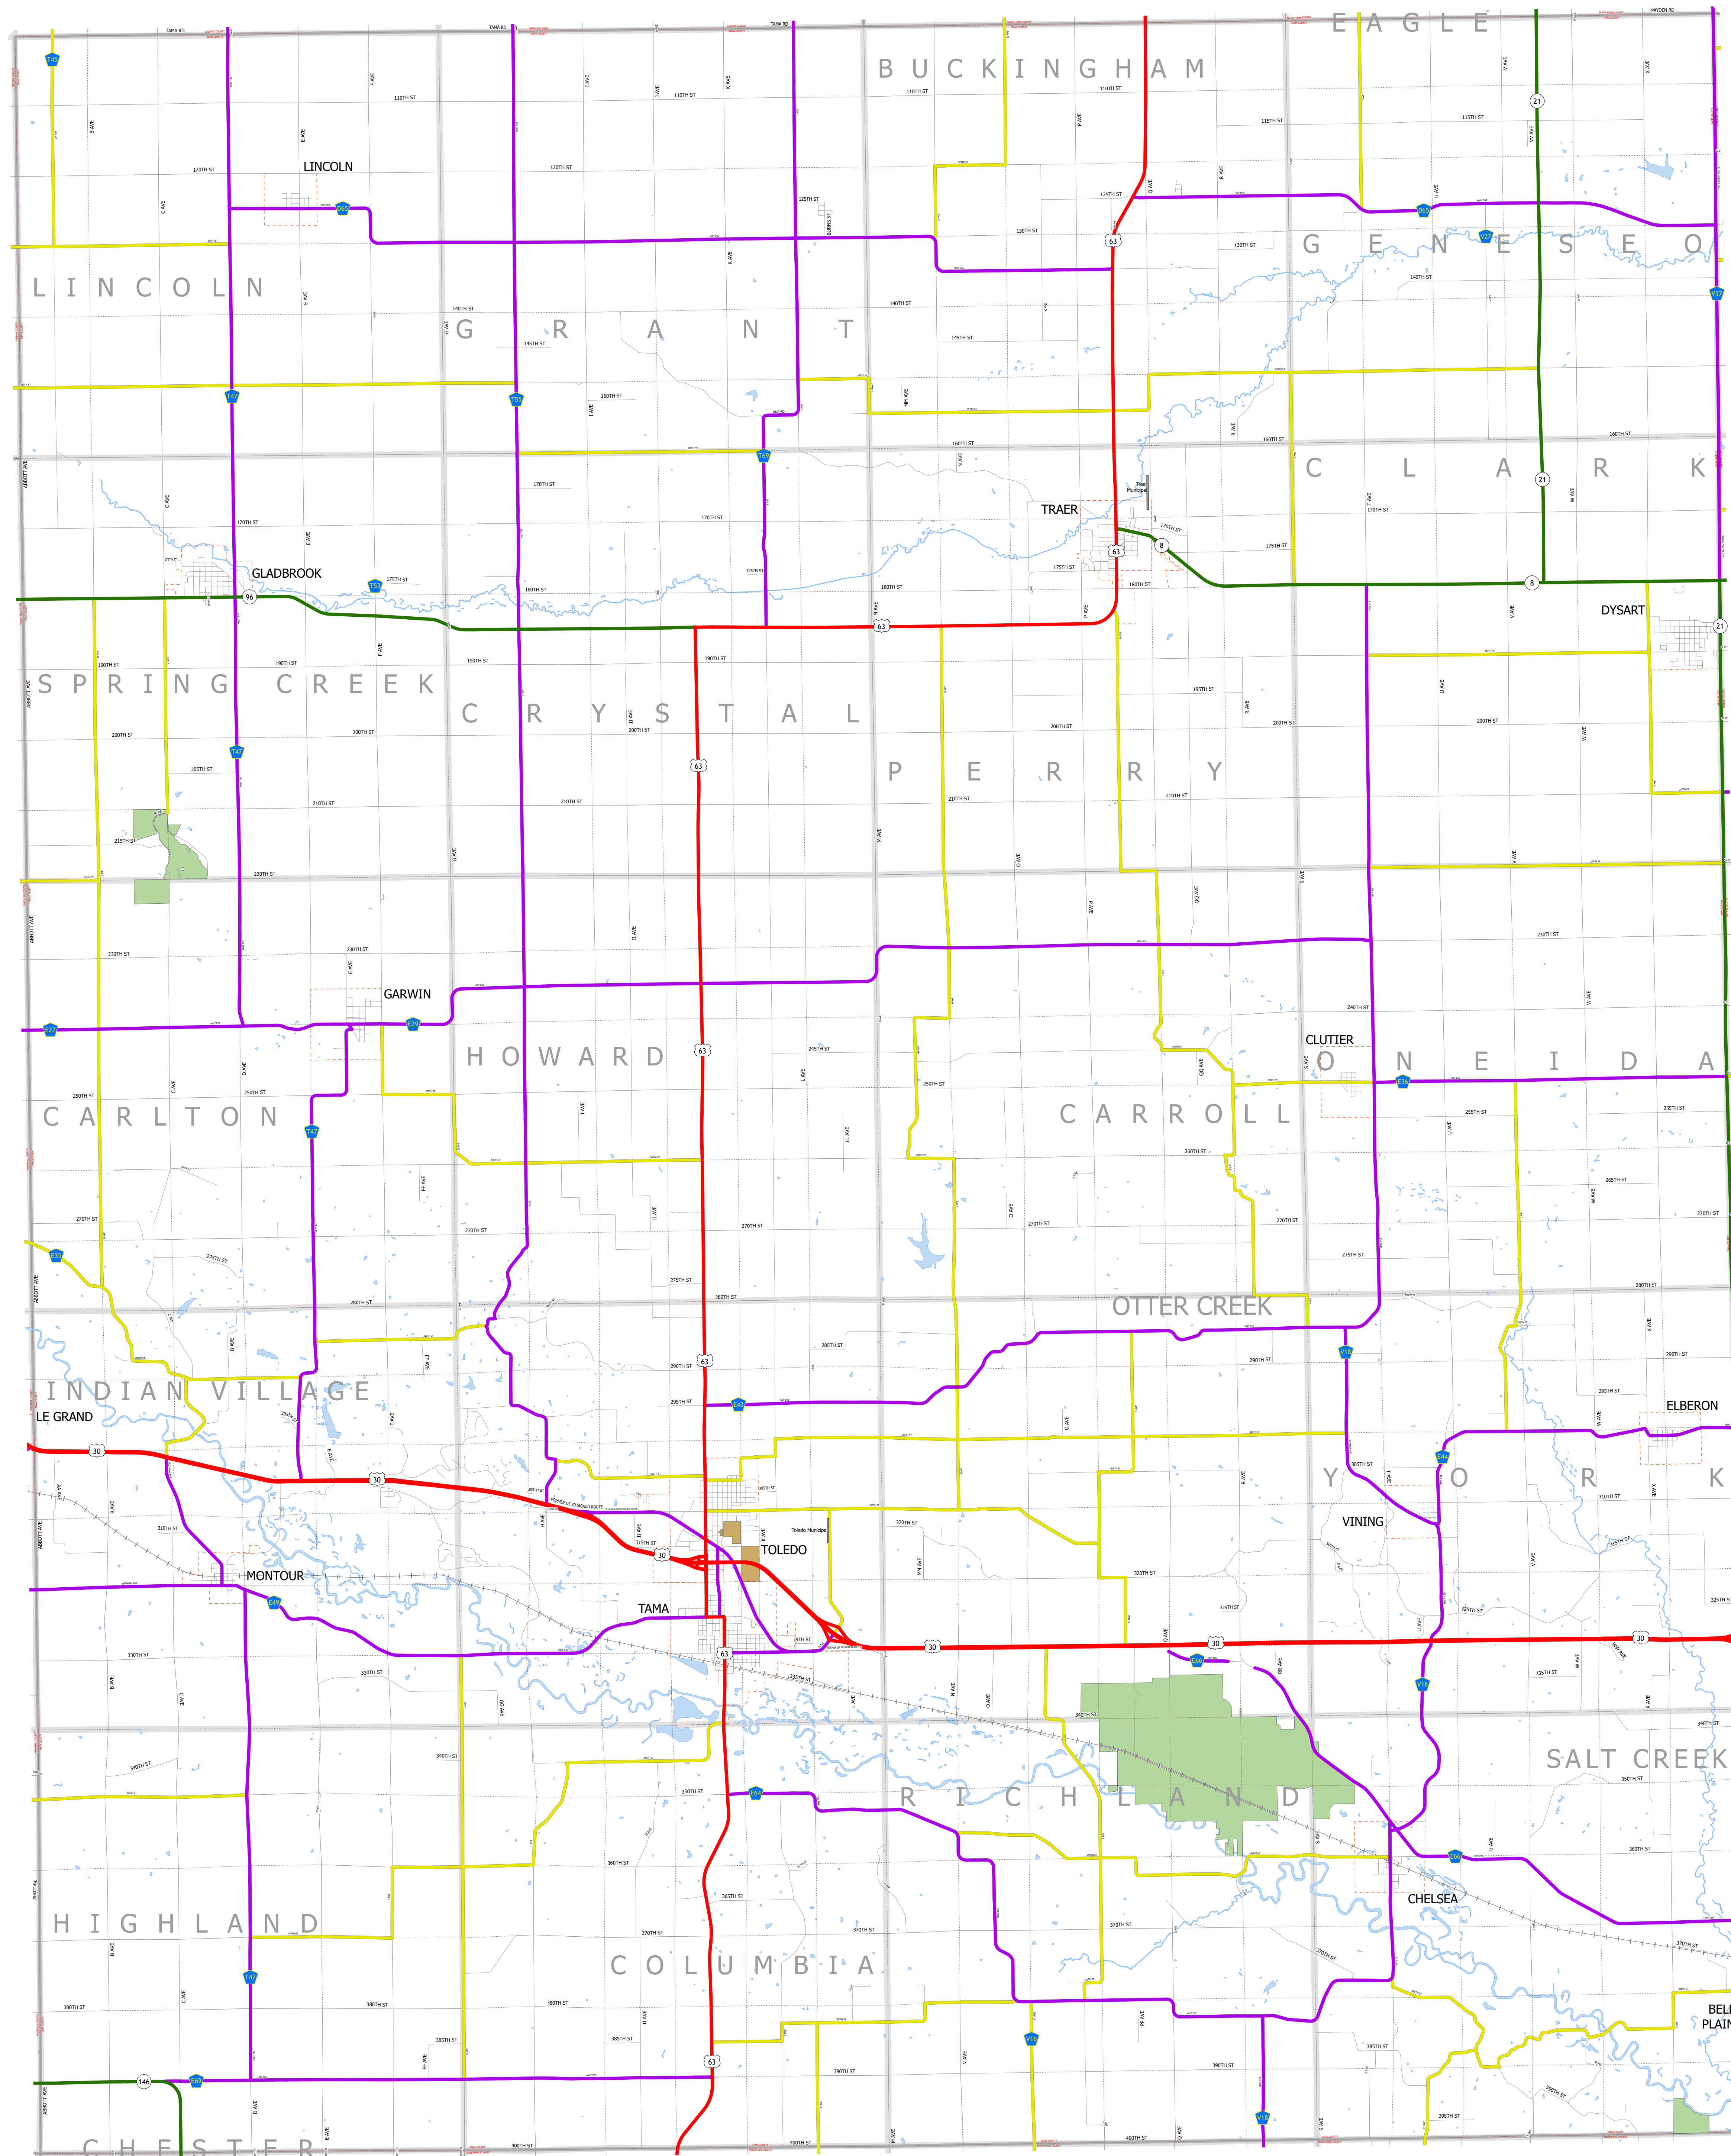

# Tama County IOWA

1/17/2024

- Interstate
- Other Principal Arterial
- Minor Arterial
- Major Collector
- Minor Collector
- Local Roads
- Corporate Limits
- Rail Lines
- State Parks
- State Institutions
- Federal Land
- County Borders
- Townships
- Urban Areas

FUTURE CLASSIFIED ROUTES SHOWN AS DASHED LINES

86