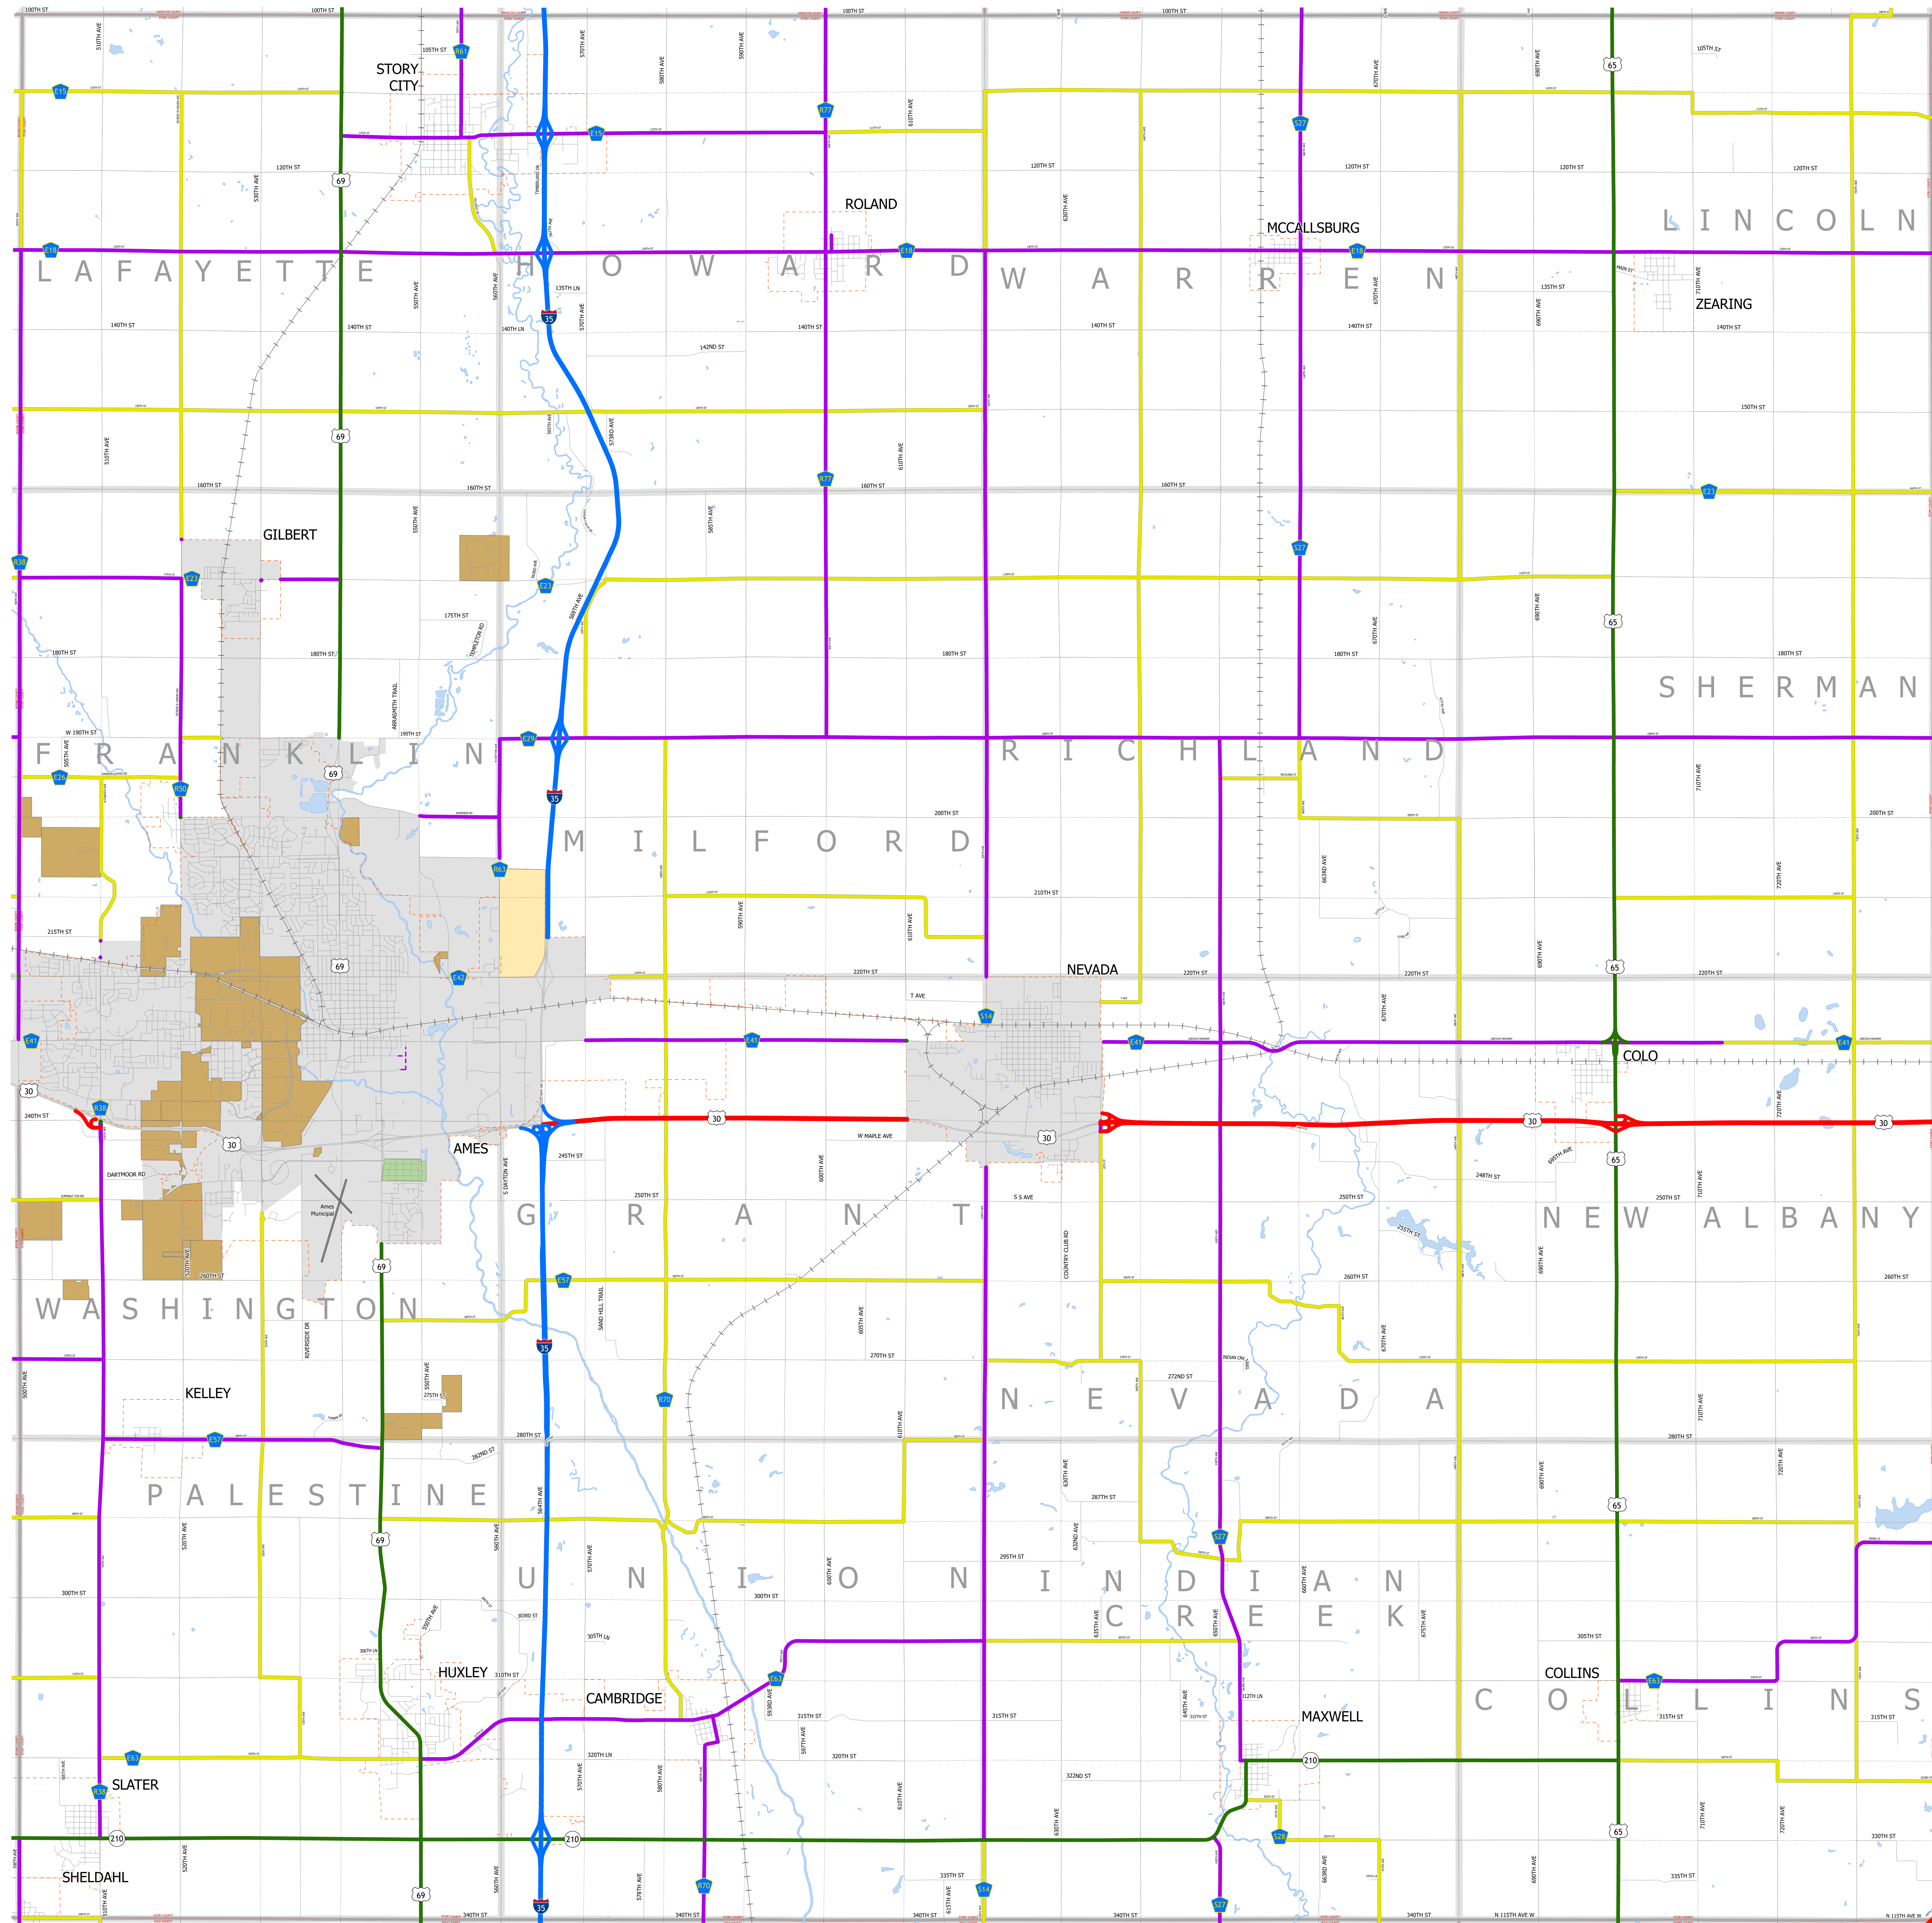

Story County IOWA

1/17/2024

- Interstate
- Other Principal Arterial
- Minor Arterial
- Major Collector
- Minor Collector
- Local Roads
- Corporate Limits
- Rail Lines
- State Parks
- State Institutions
- Federal Land
- County Borders
- Townships
- Urban Areas

FUTURE CLASSIFIED ROUTES SHOWN AS DASHED LINES