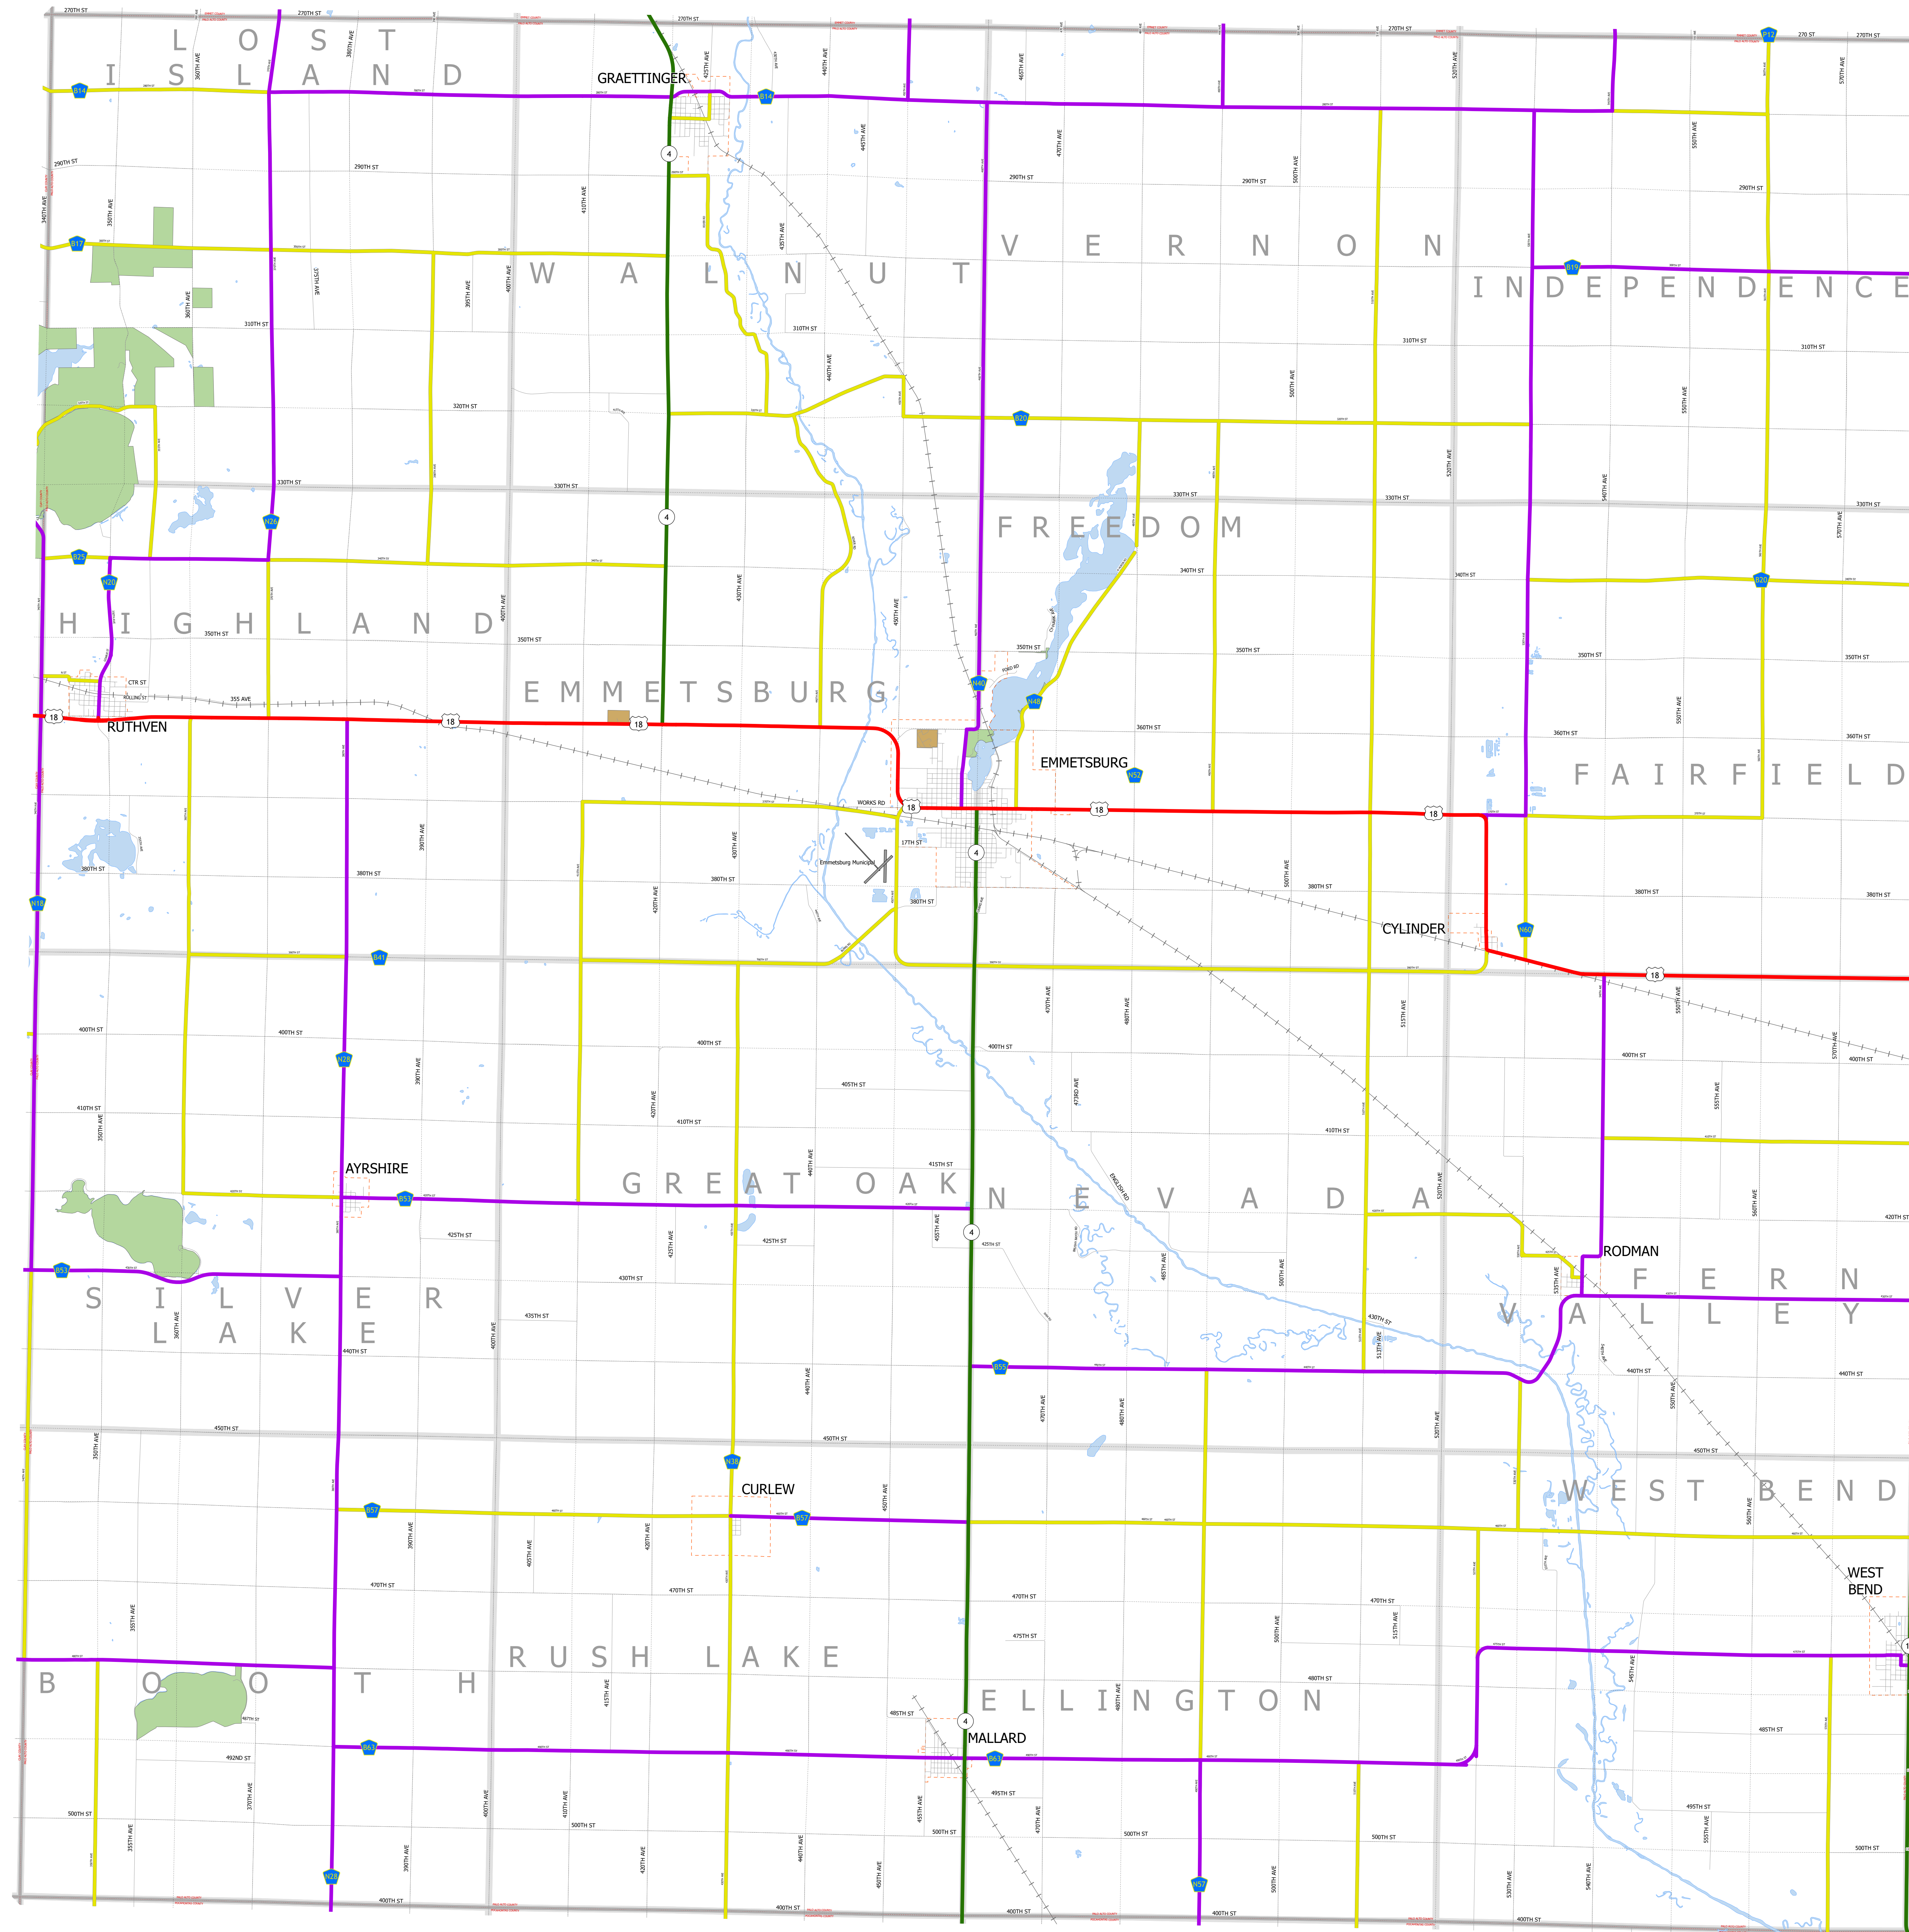

Palo Alto County IOWA

1/17/2024

-  Interstate
-  Other Principal Arterial
-  Minor Arterial
-  Major Collector
-  Minor Collector
-  Local Roads
-  Corporate Limits
-  Rail Lines
-  State Parks
-  State Institutions
-  Federal Land
-  County Borders
-  Townships
-  Urban Areas

FUTURE CLASSIFIED ROUTES SHOWN AS DASHED LINES

74