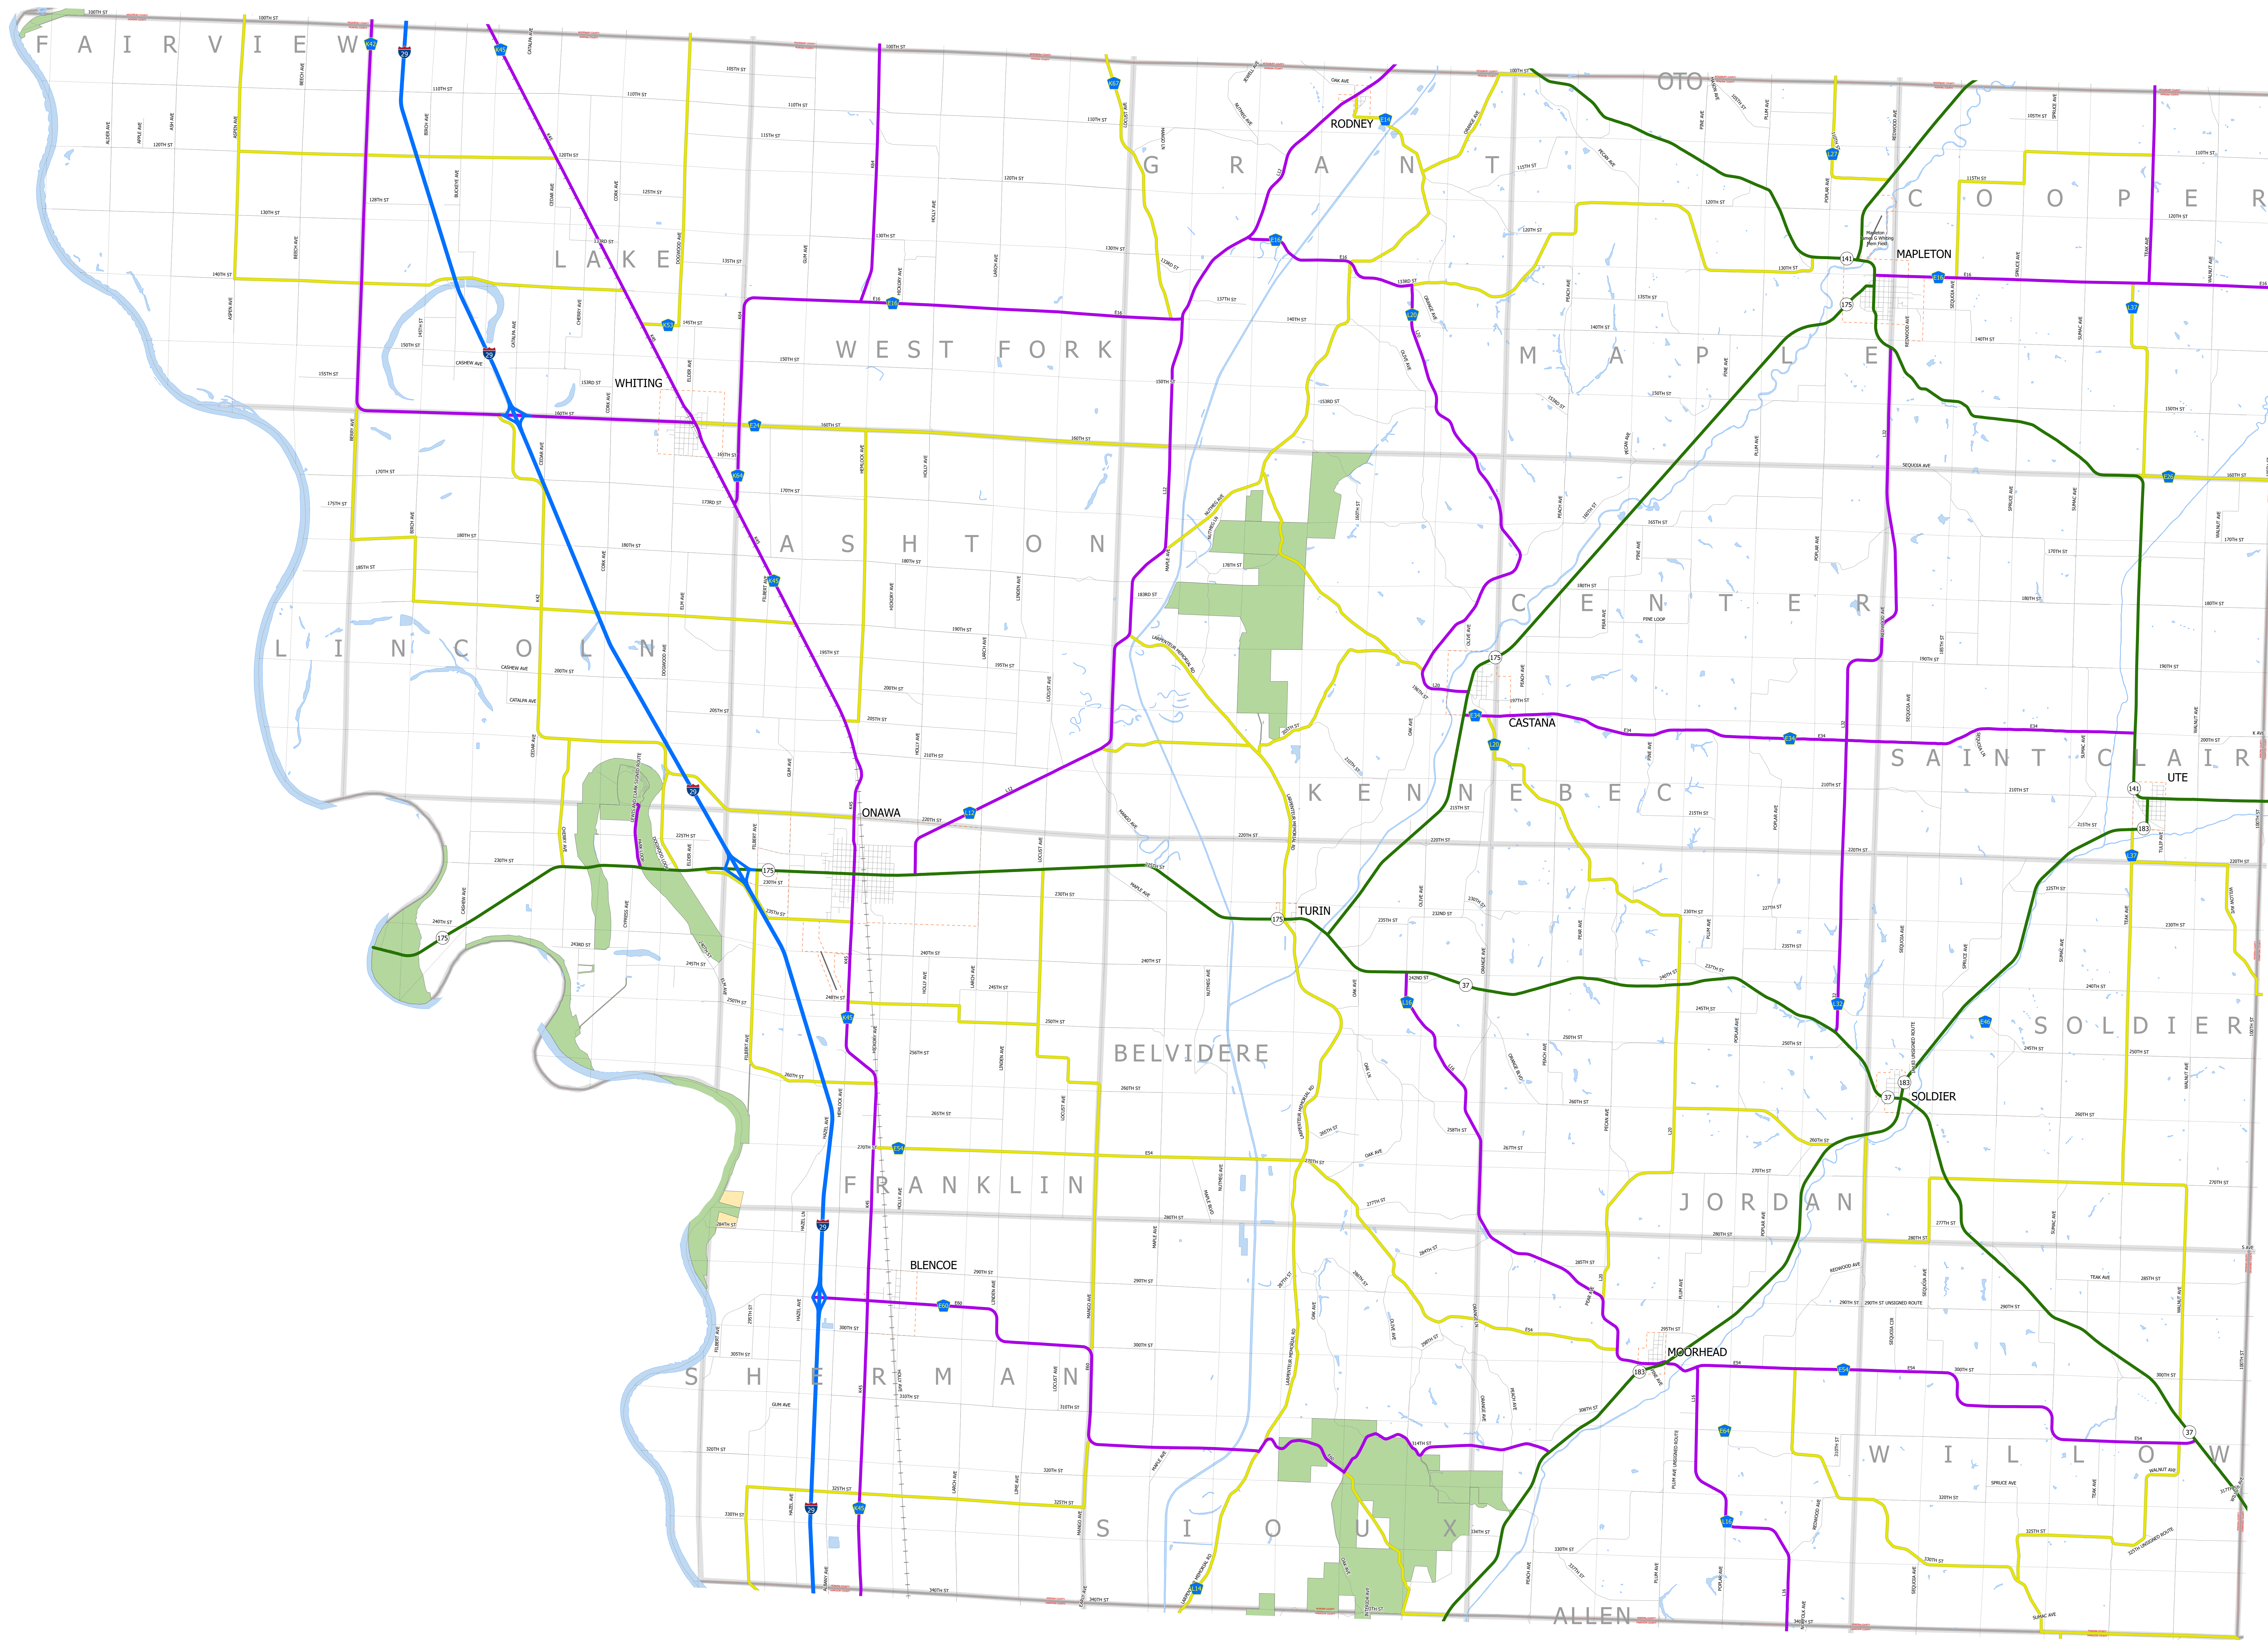

# Monona County IOWA

1/17/2024

- Interstate
- Other Principal Arterial
- Minor Arterial
- Major Collector
- Minor Collector
- Local Roads
- Corporate Limits
- +—+—+—+— Rail Lines
- State Parks
- State Institutions
- Federal Land
- County Borders
- Townships
- Urban Areas

FUTURE CLASSIFIED ROUTES SHOWN AS DASHED LINES

67