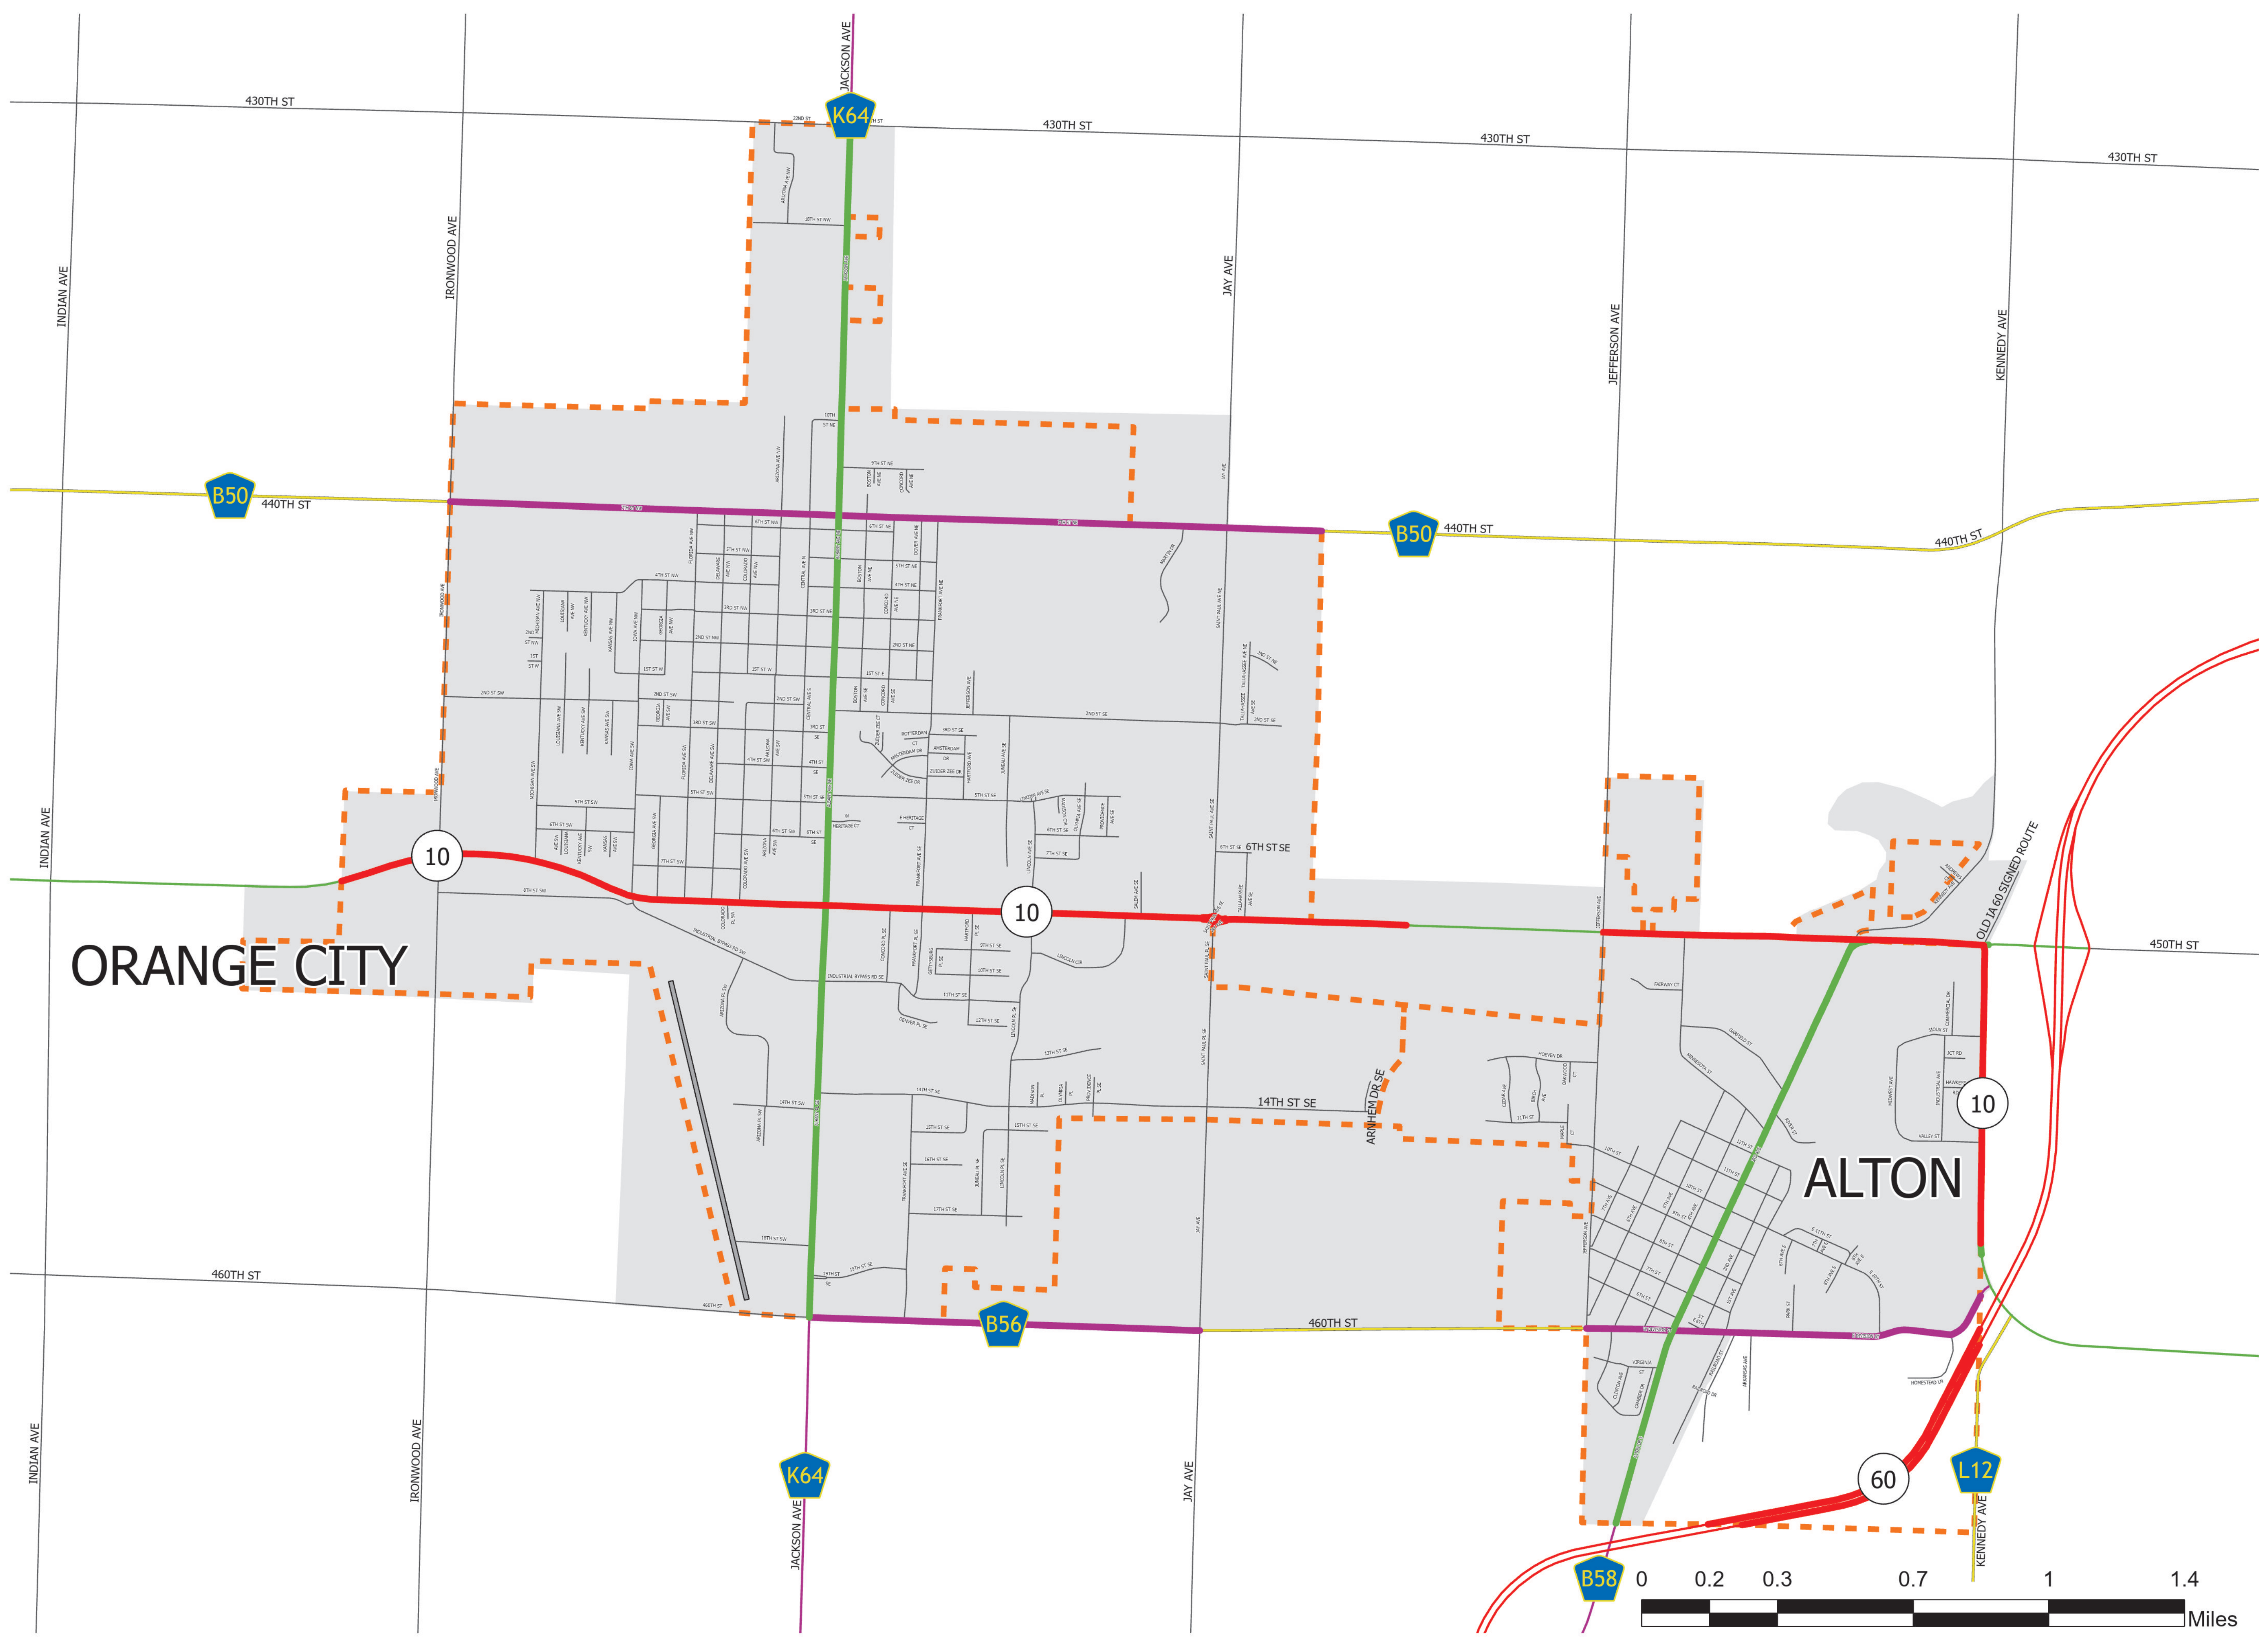

- Urban Classification
 - Interstate
 - Other Principal Arterial
 - Minor Arterial
 - Collector
 - Local
- Rural Classification
 - Interstate
 - Other Principal Arterial
 - Minor Arterial
 - Major Collector
 - Minor Collector
 - Parks, Institution, and Federal
- Corporate Limits
- County Borders
- 2020 Urban Area Boundary
- Proposed FFC routes shown as a dashed line.

URBAN FEDERAL FUNCTIONAL CLASSIFICATION MAP OF
ORANGE CITY IOWA

ORANGE CITY

ALTON