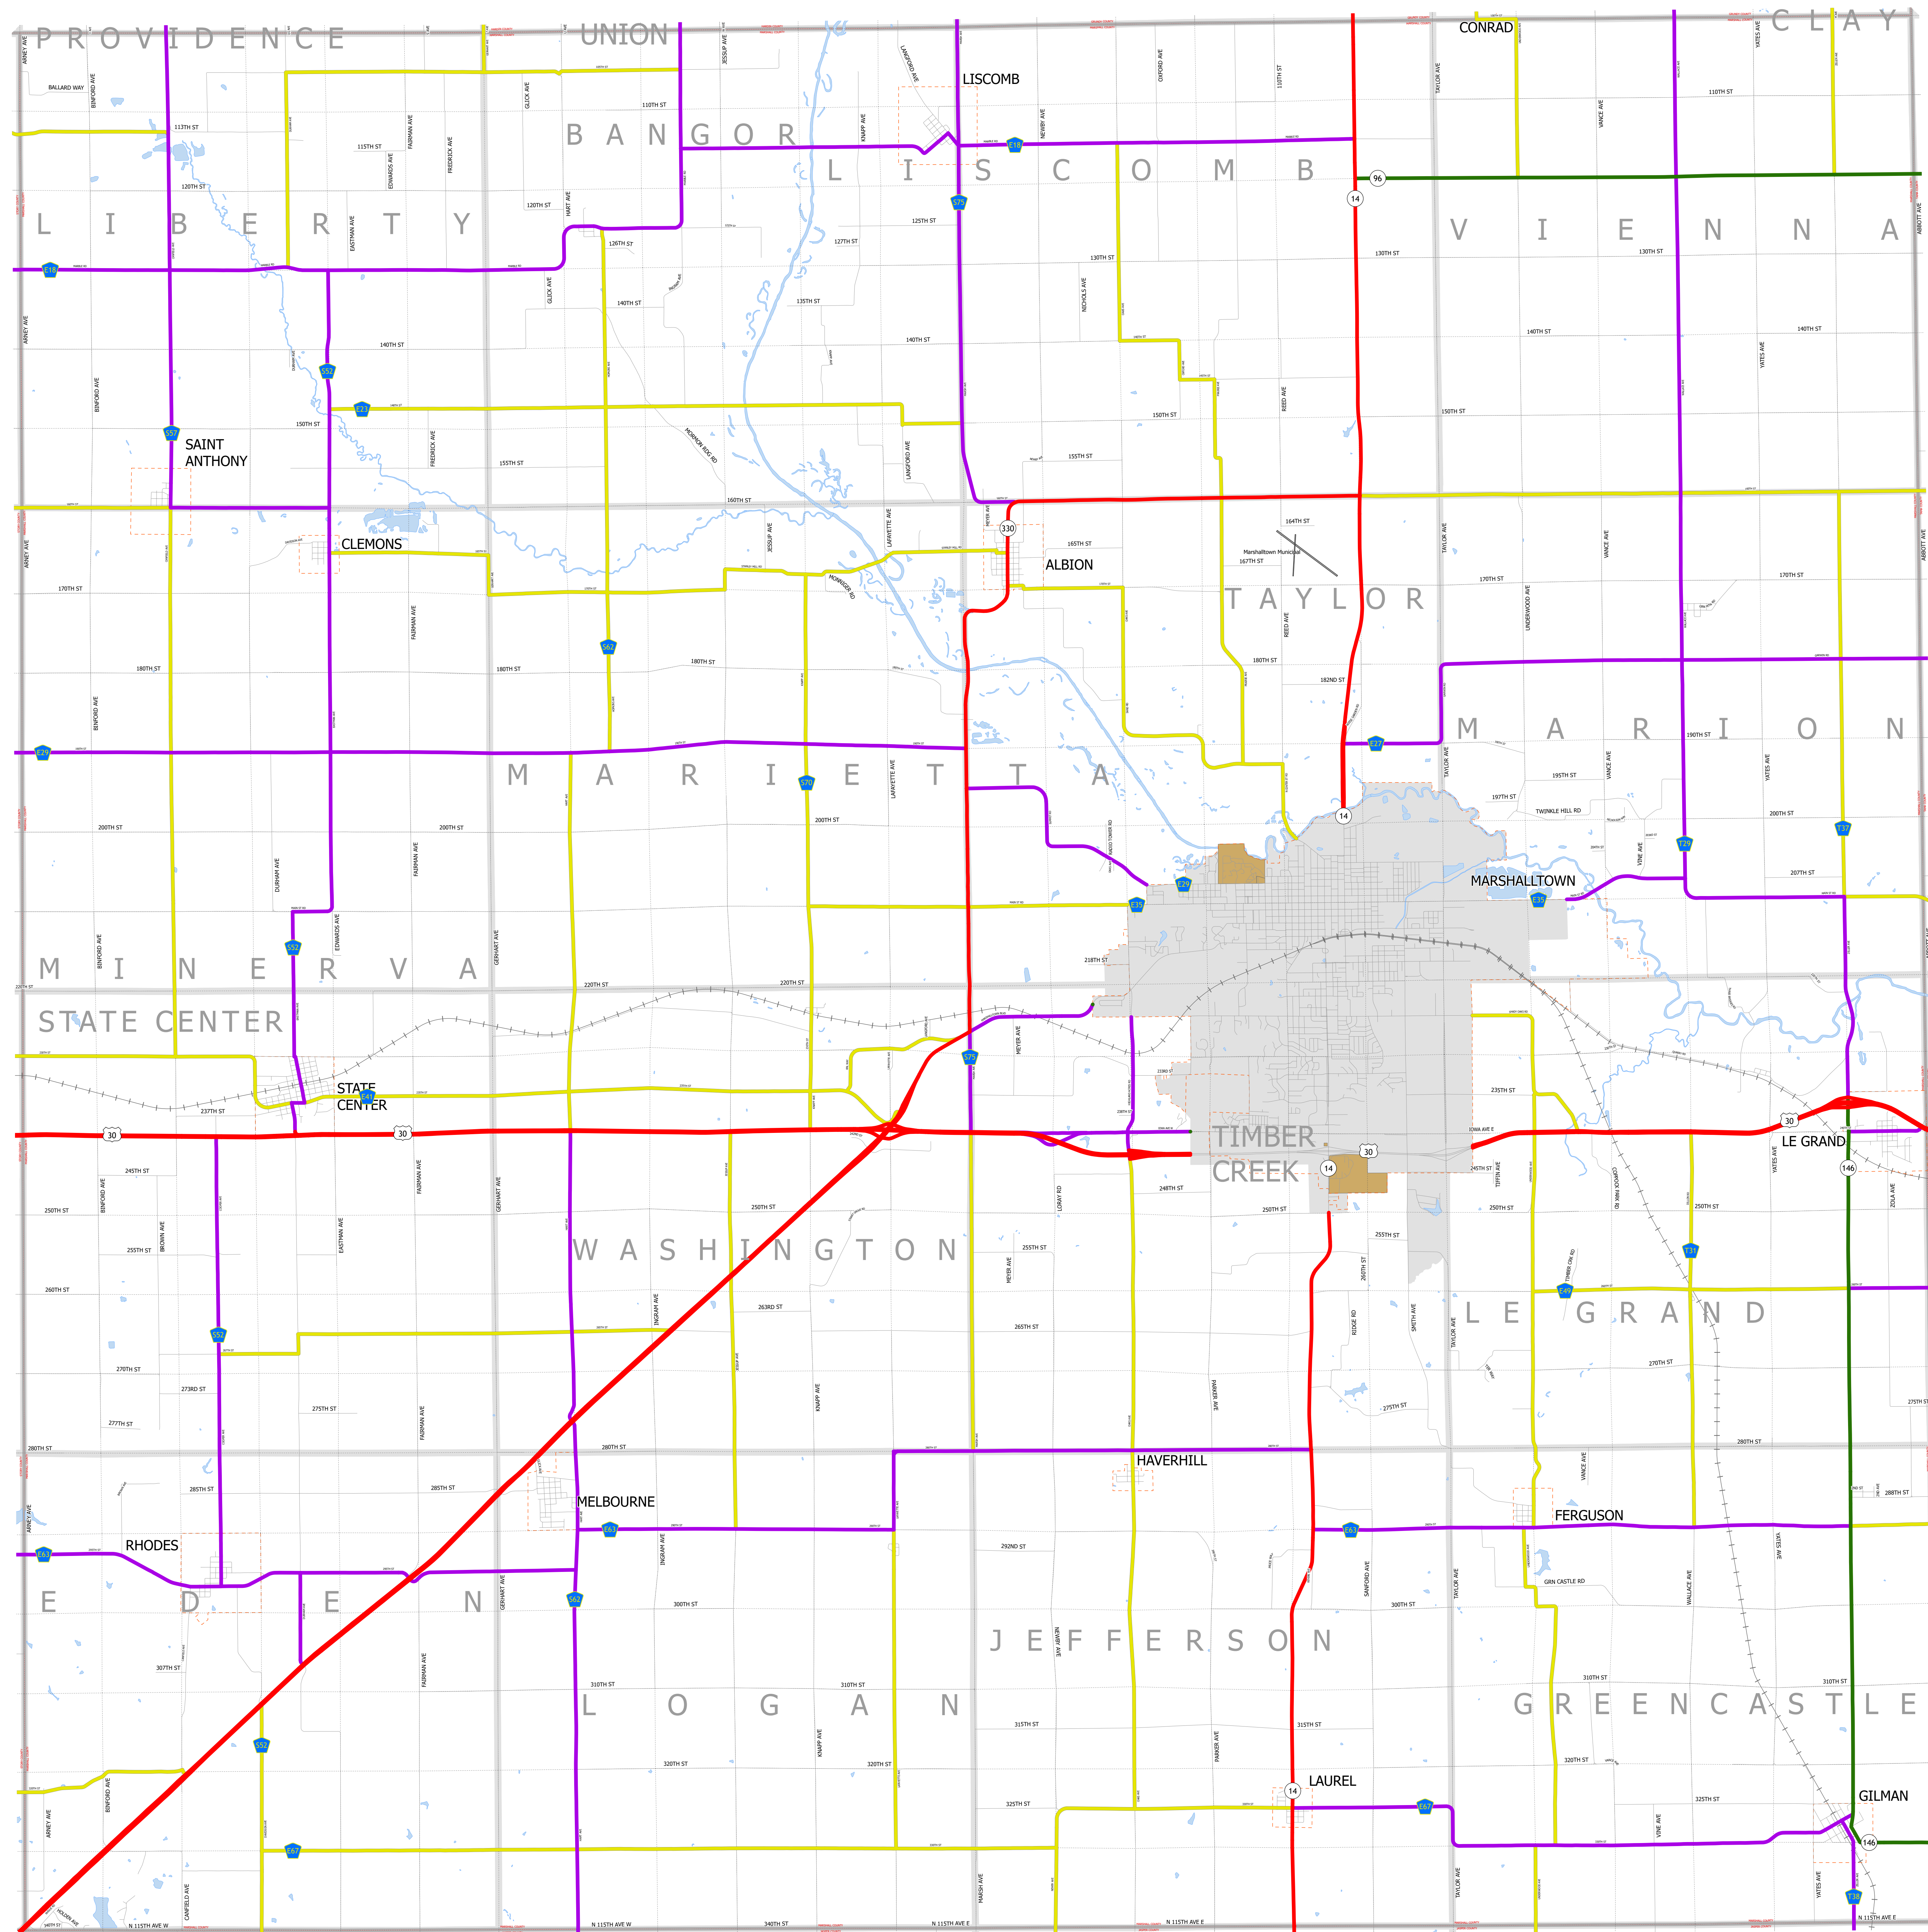

# Marshall County IOWA

1/17/2024

-  Interstate
-  Other Principal Arterial
-  Minor Arterial
-  Major Collector
-  Minor Collector
-  Local Roads
-  Corporate Limits
-  Rail Lines
-  State Parks
-  State Institutions
-  Federal Land
-  County Borders
-  Townships
-  Urban Areas

FUTURE CLASSIFIED ROUTES SHOWN AS DASHED LINES

64