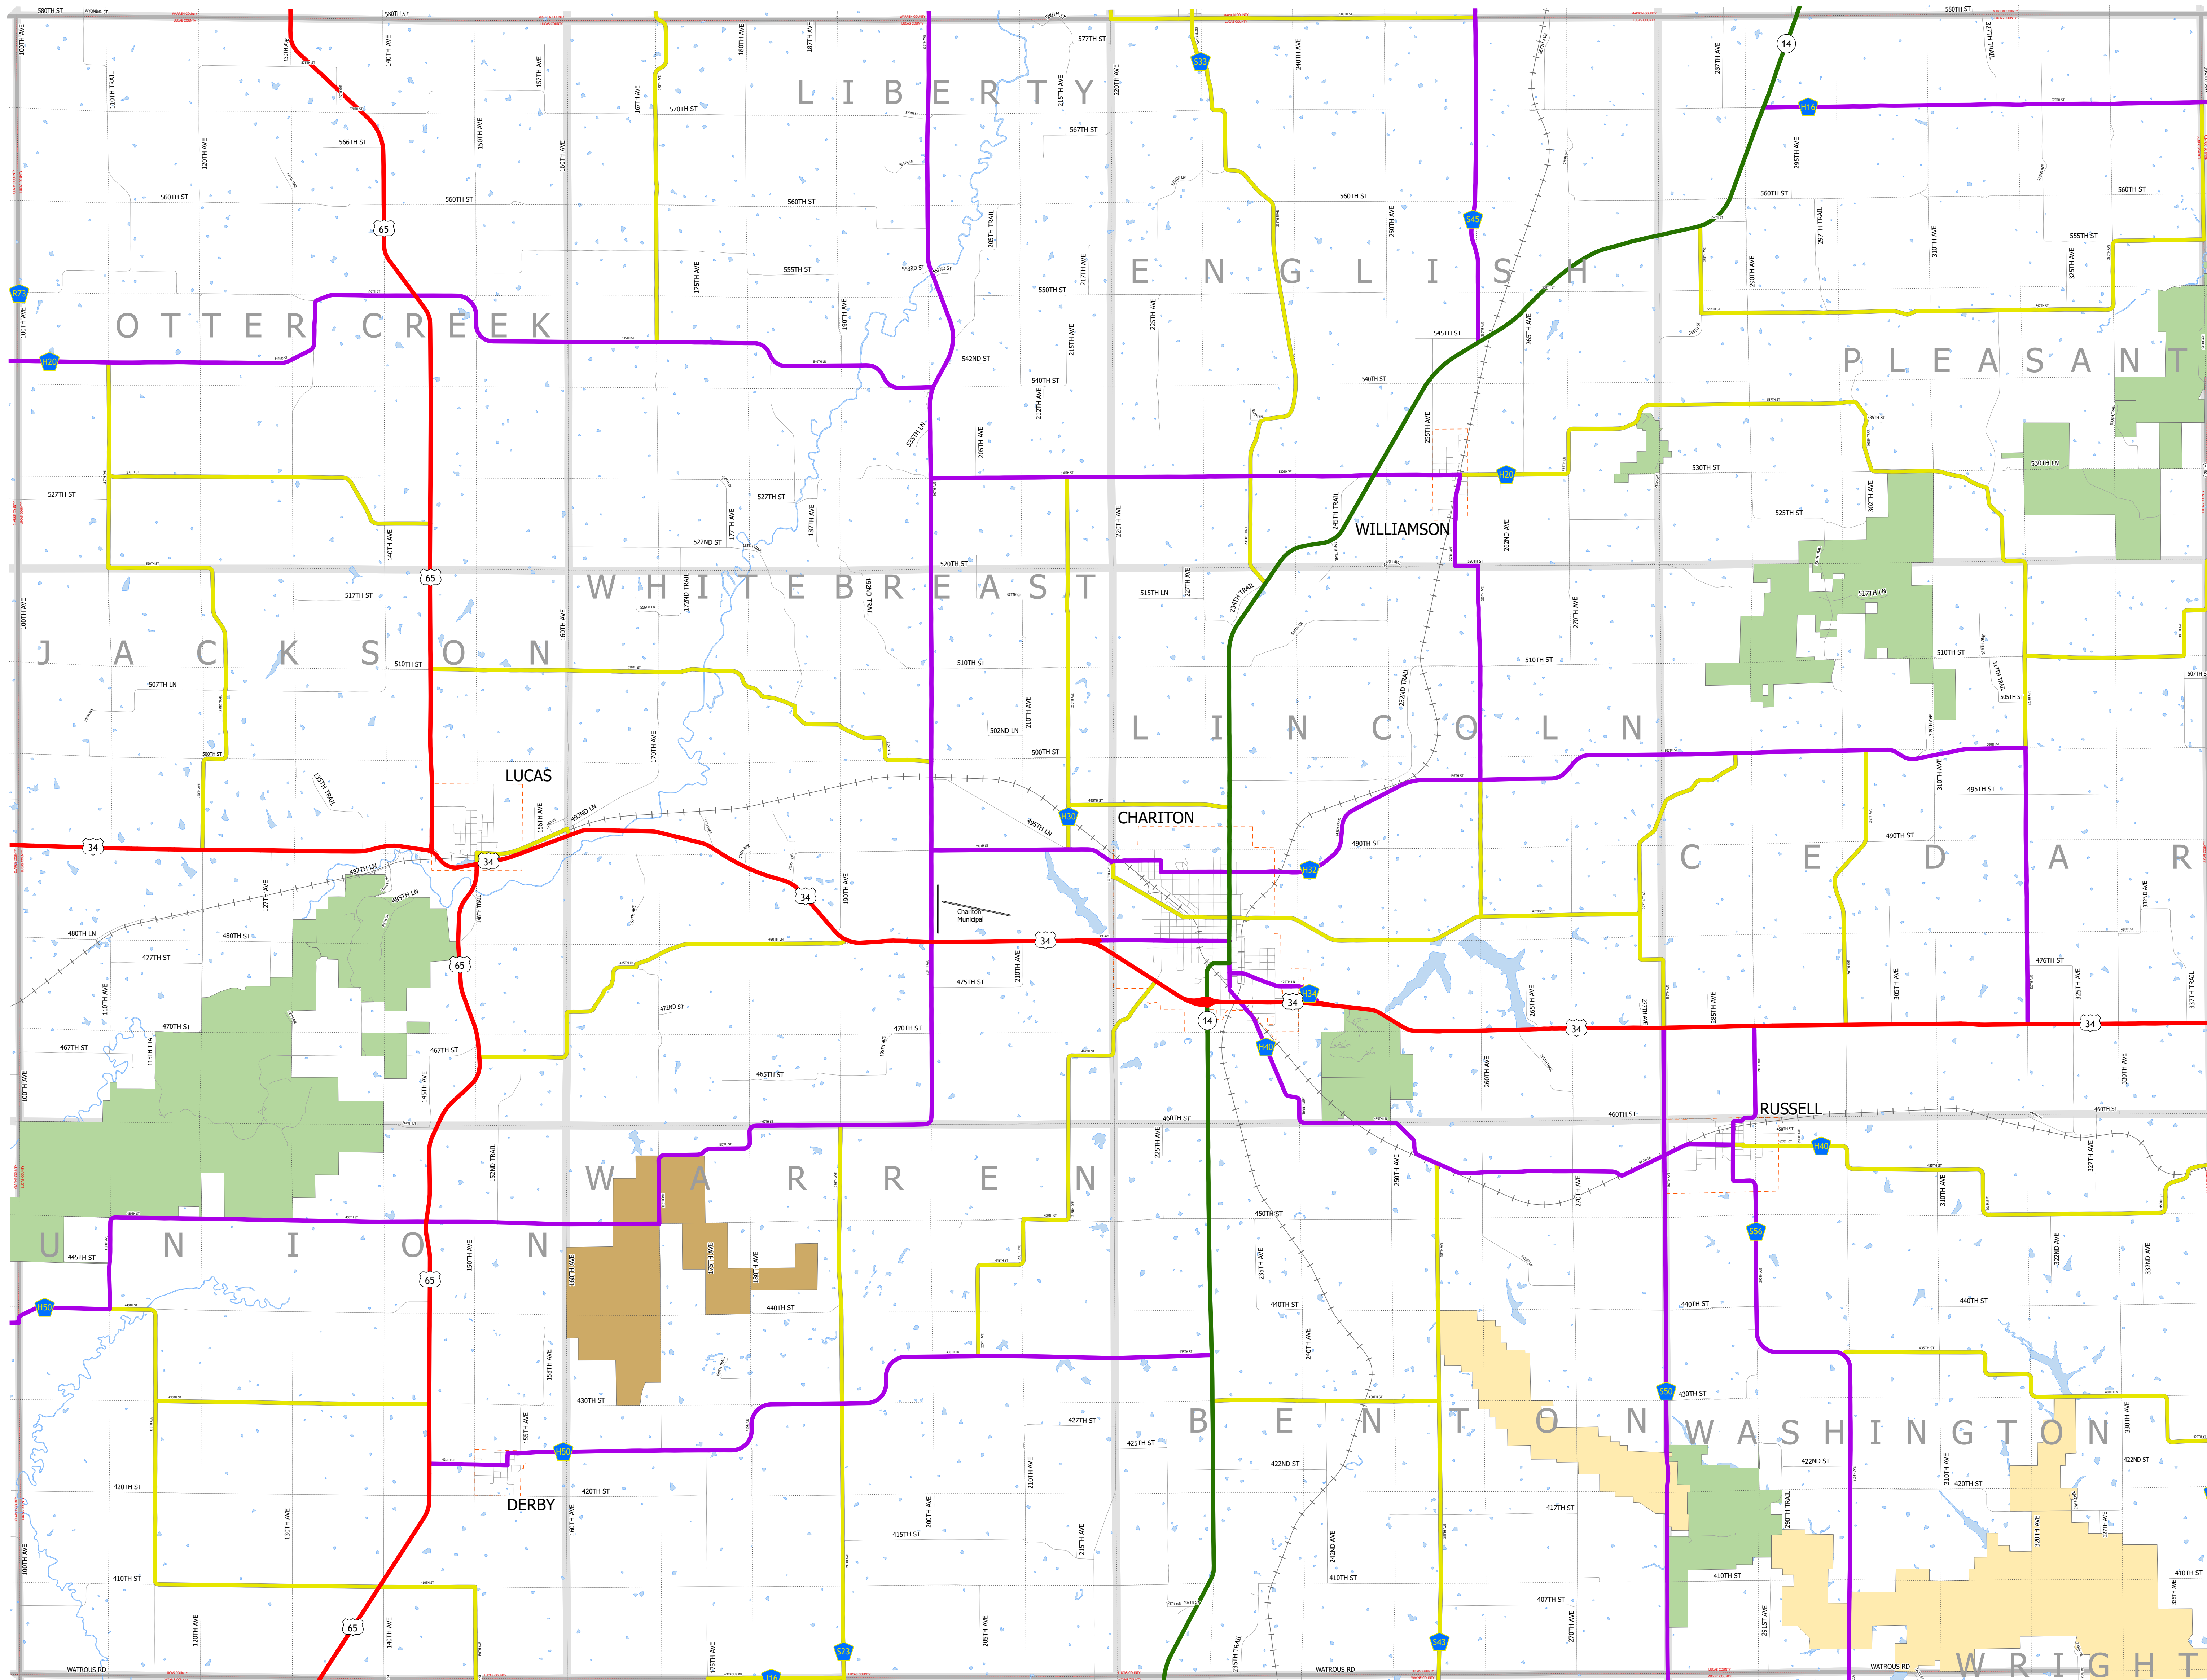

Lucas County IOWA

1/17/2024

- Interstate
- Other Principal Arterial
- Minor Arterial
- Major Collector
- Minor Collector
- Local Roads
- Corporate Limits
- Rail Lines
- State Parks
- State Institutions
- Federal Land
- County Borders
- Townships
- Urban Areas

FUTURE CLASSIFIED ROUTES SHOWN AS DASHED LINES

59