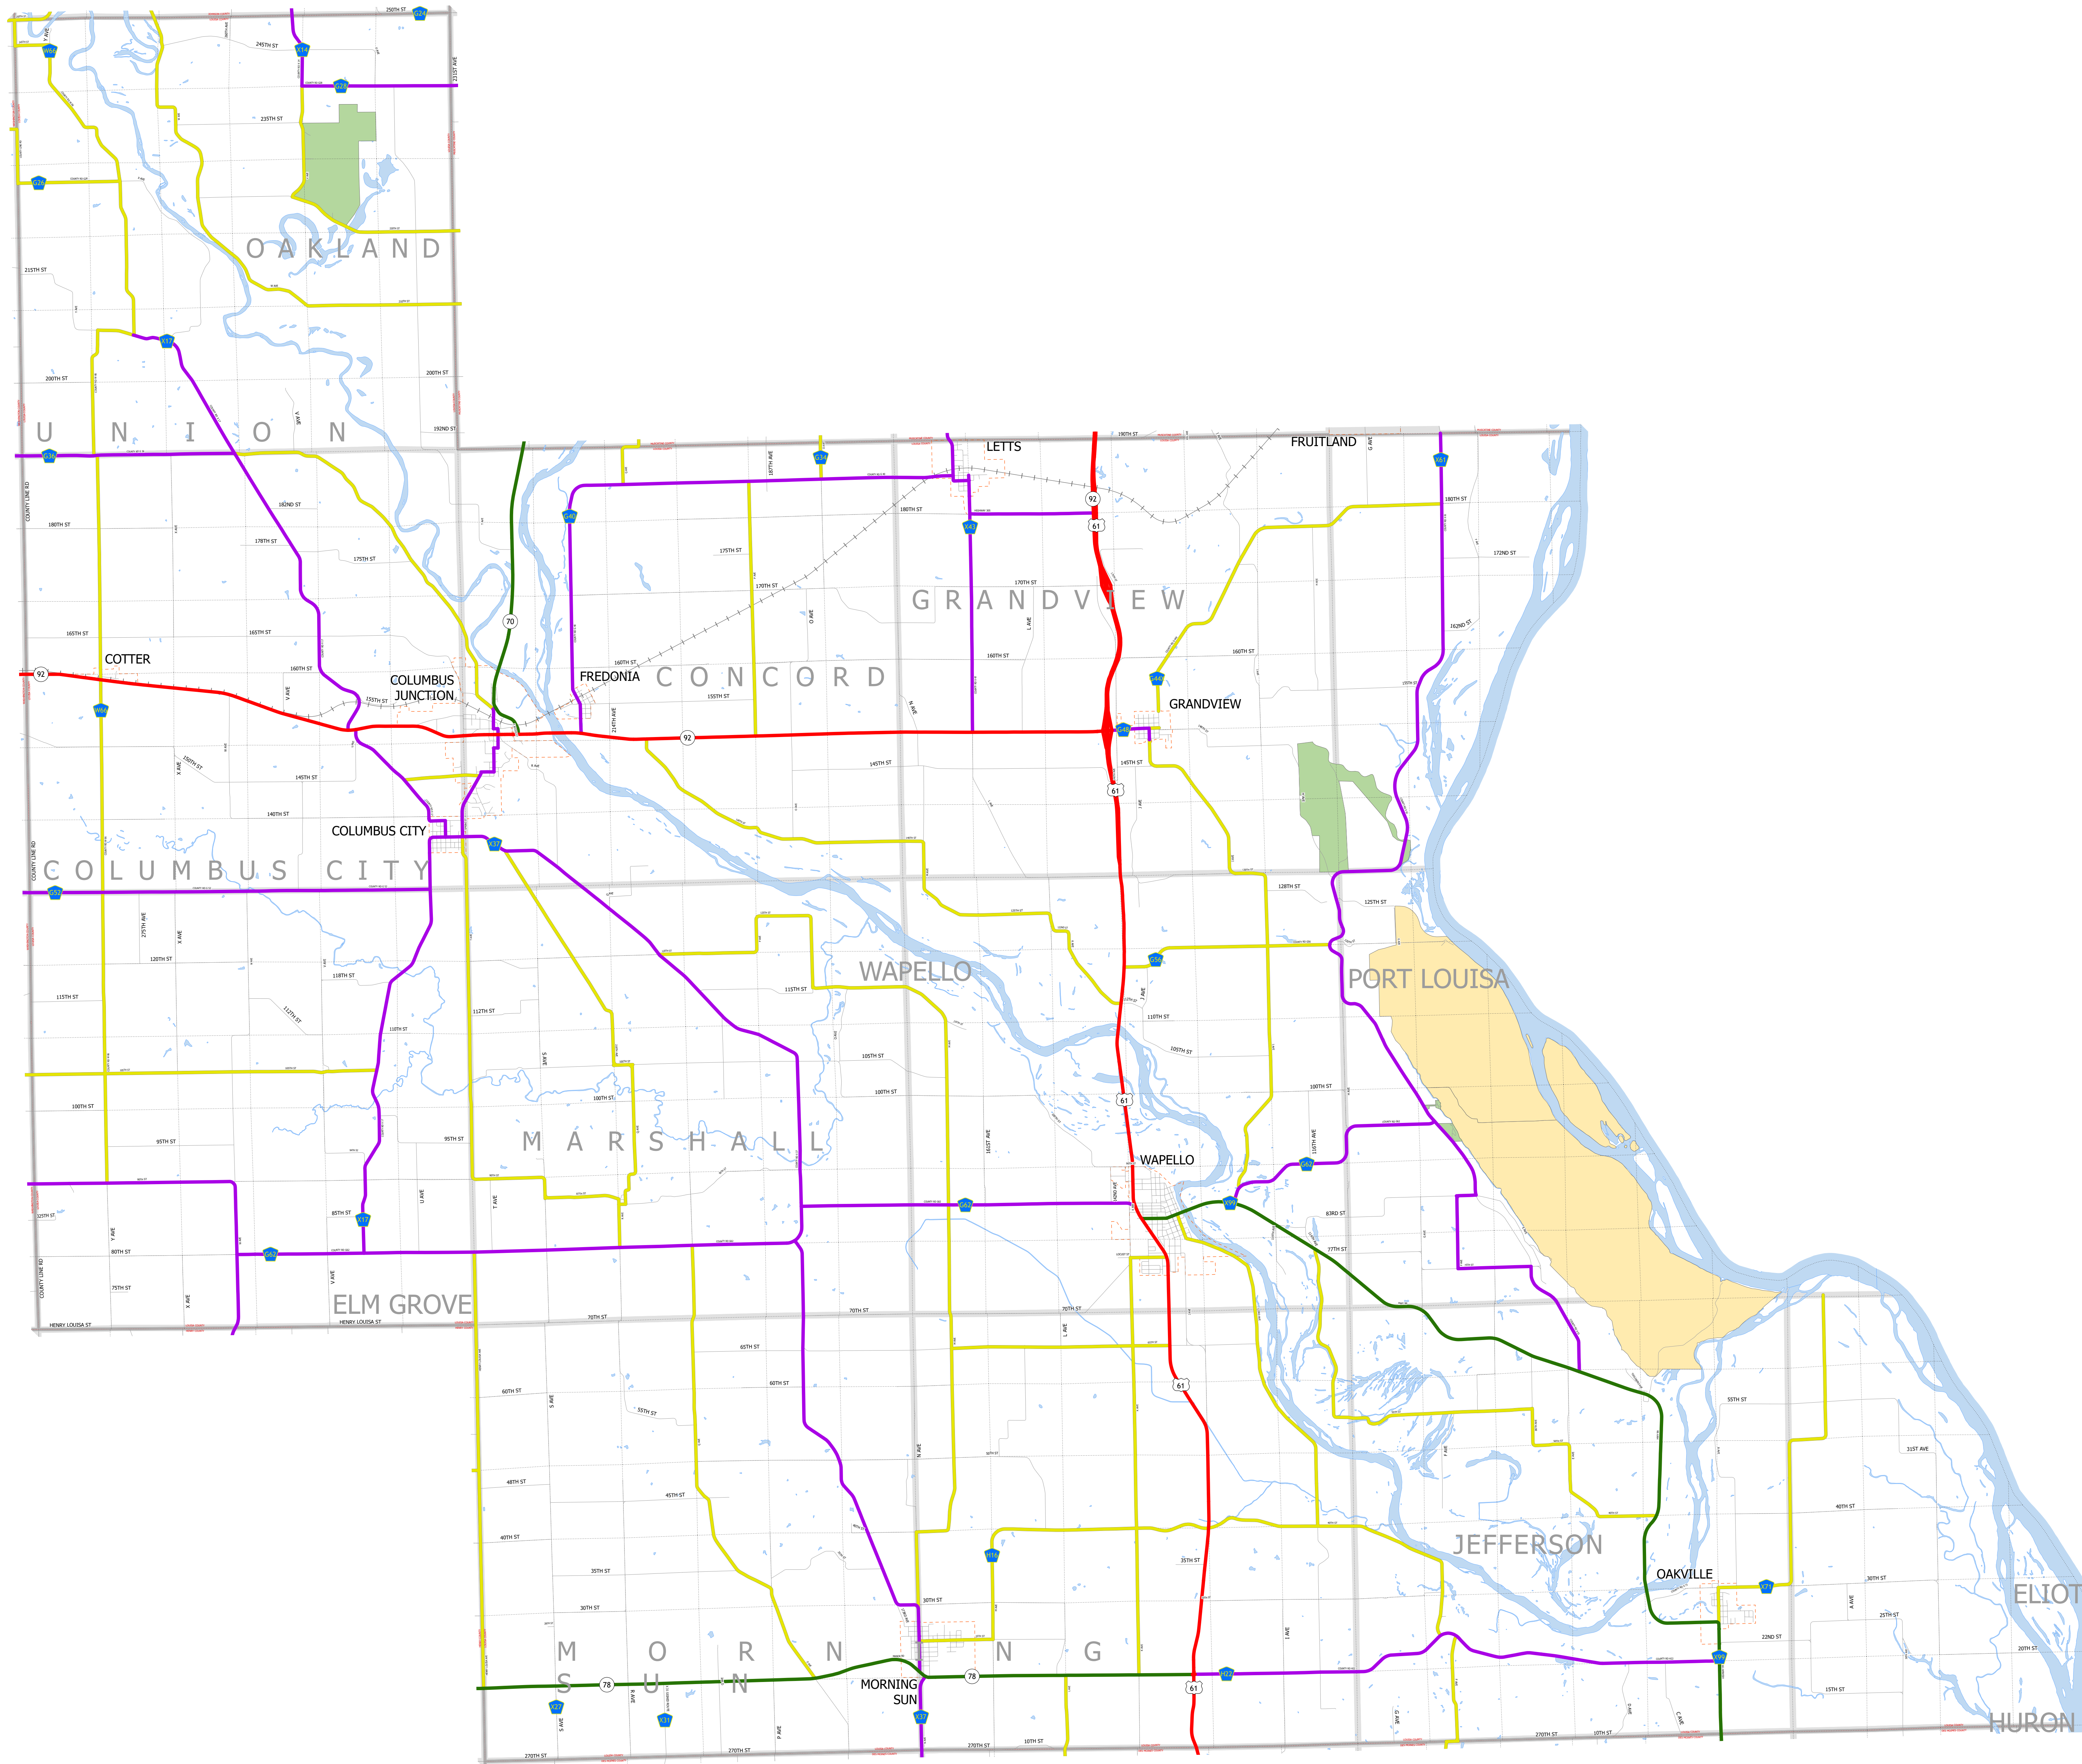

Louisa County IOWA

1/17/2024

-  Interstate
-  Other Principal Arterial
-  Minor Arterial
-  Major Collector
-  Minor Collector
-  Local Roads
-  Corporate Limits
-  Rail Lines
-  State Parks
-  State Institutions
-  Federal Land
-  County Borders
-  Townships
-  Urban Areas

FUTURE CLASSIFIED ROUTES SHOWN AS DASHED LINES

58