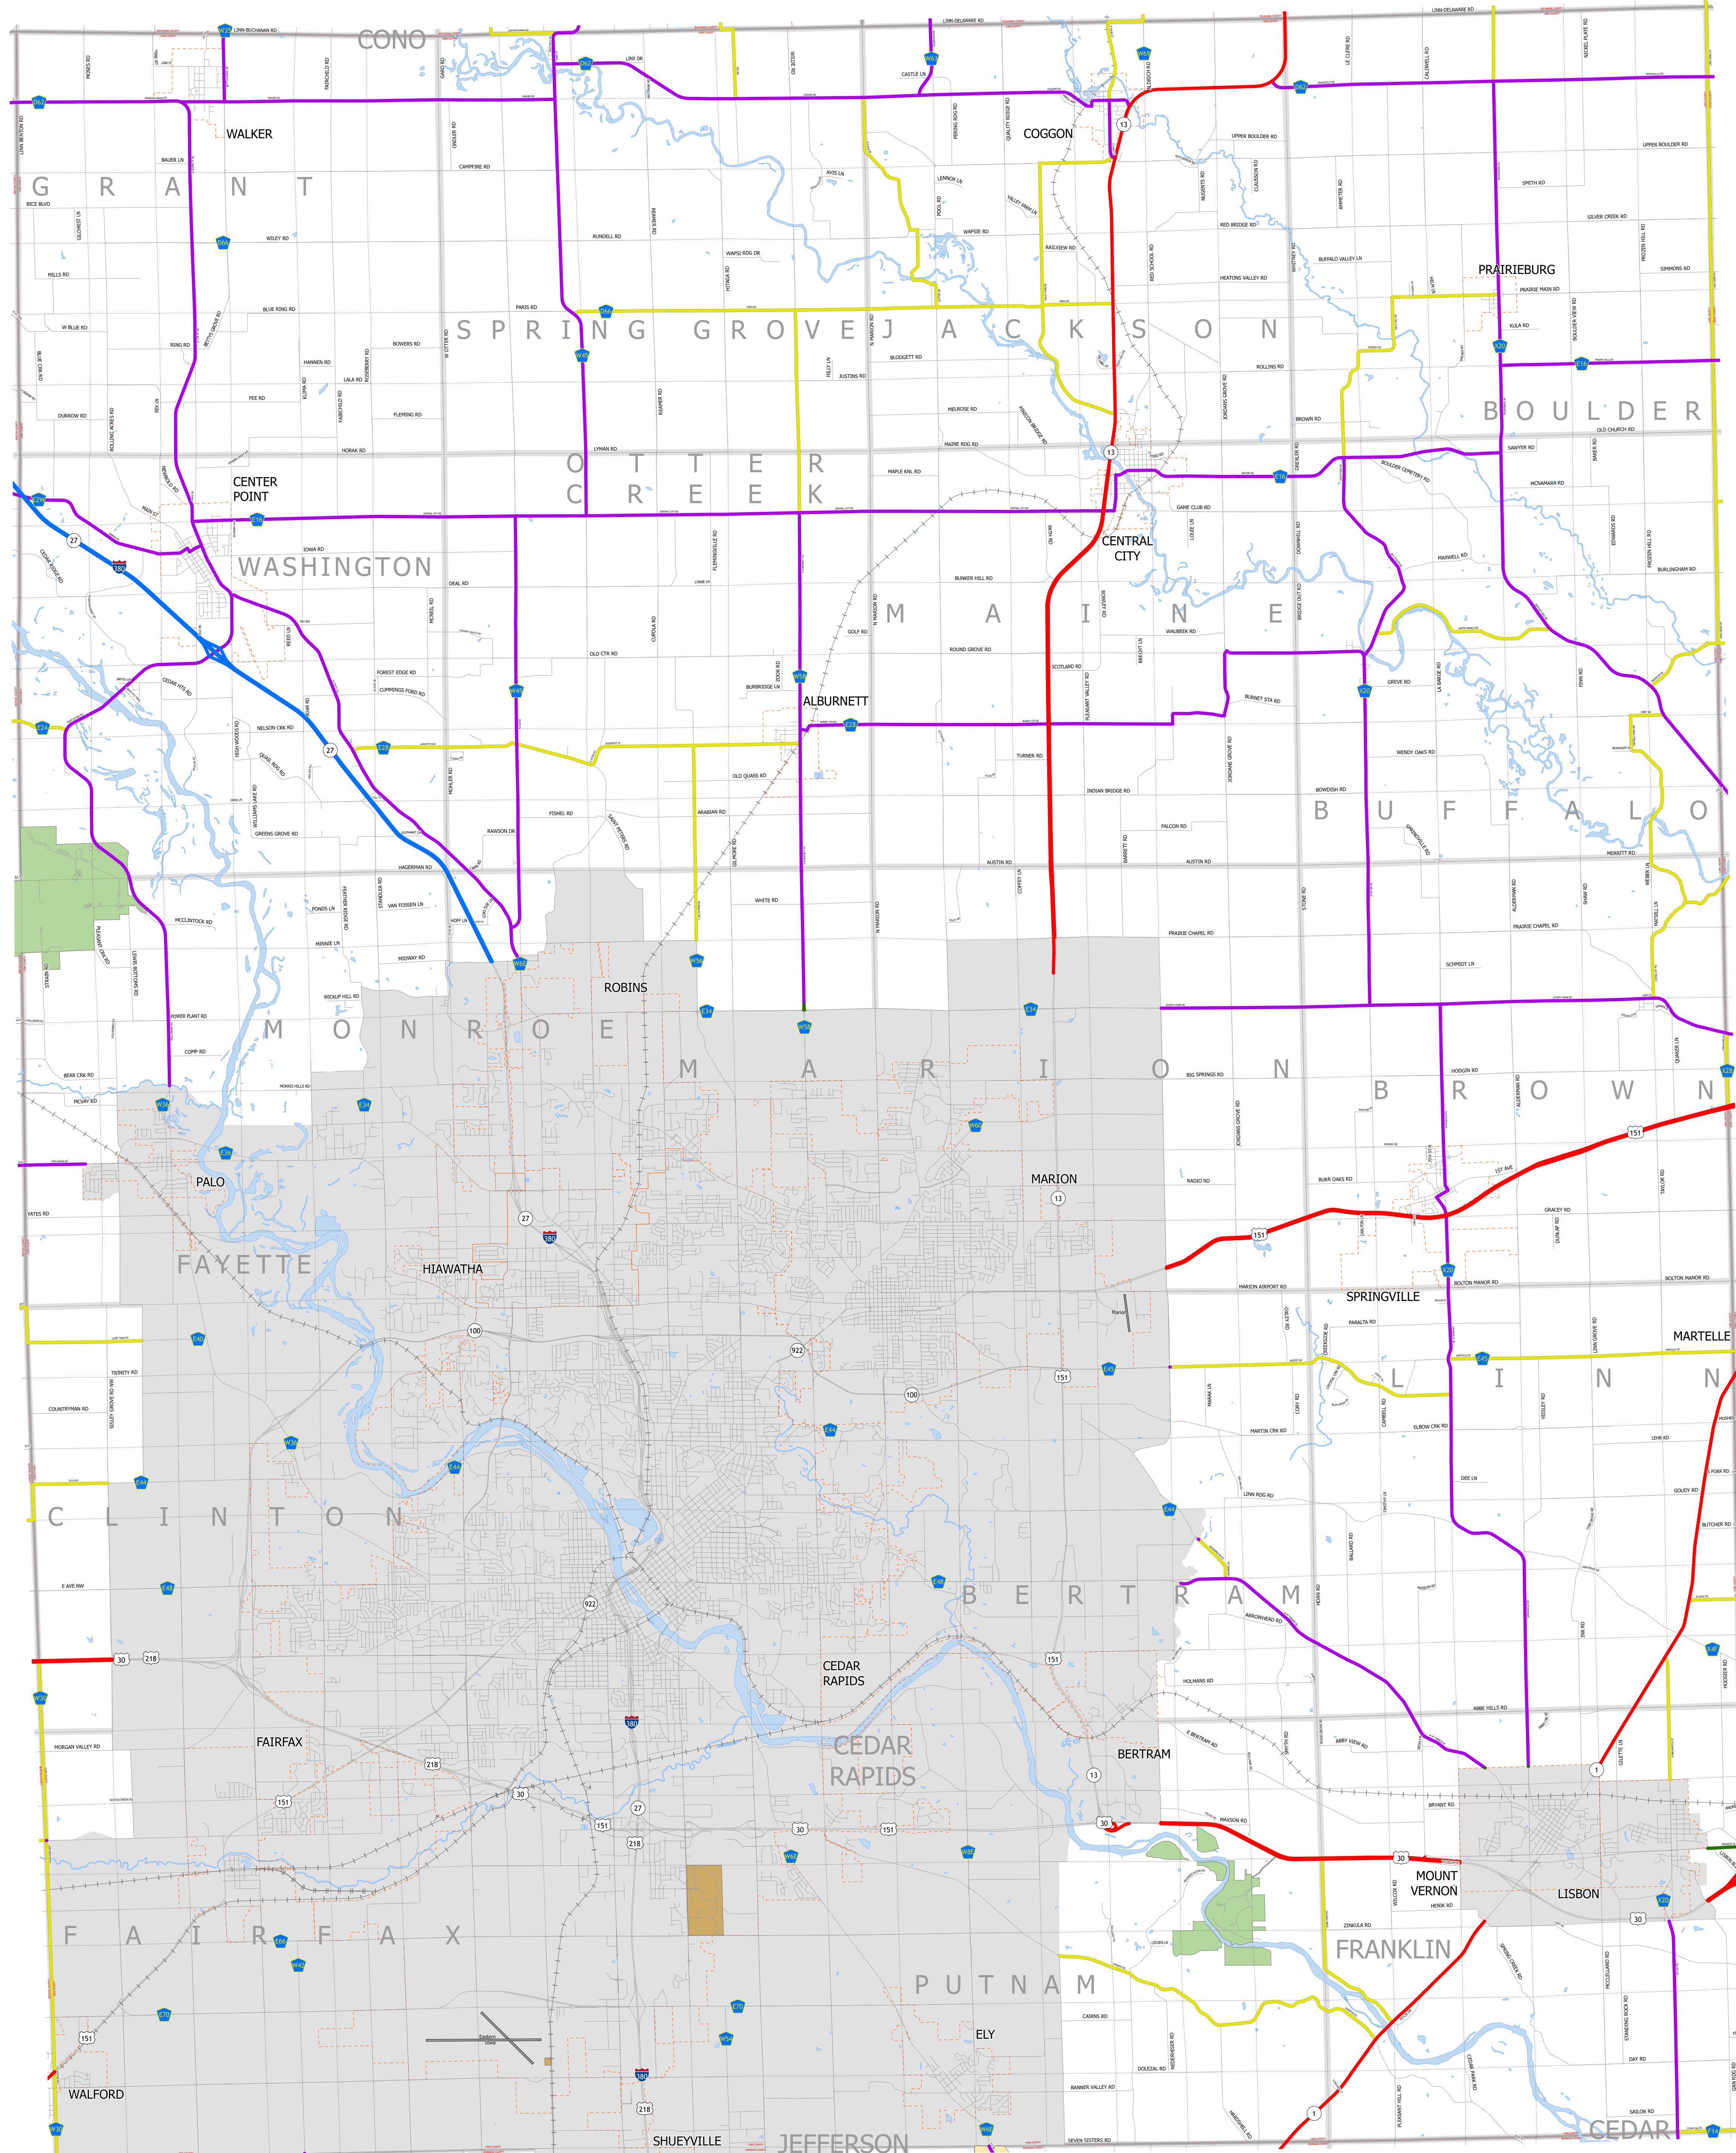

Linn County IOWA

1/17/2024

-  Interstate
-  Other Principal Arterial
-  Minor Arterial
-  Major Collector
-  Minor Collector
-  Local Roads
-  Corporate Limits
-  Rail Lines
-  State Parks
-  State Institutions
-  Federal Land
-  County Borders
-  Townships
-  Urban Areas

FUTURE CLASSIFIED ROUTES SHOWN AS DASHED LINES

57