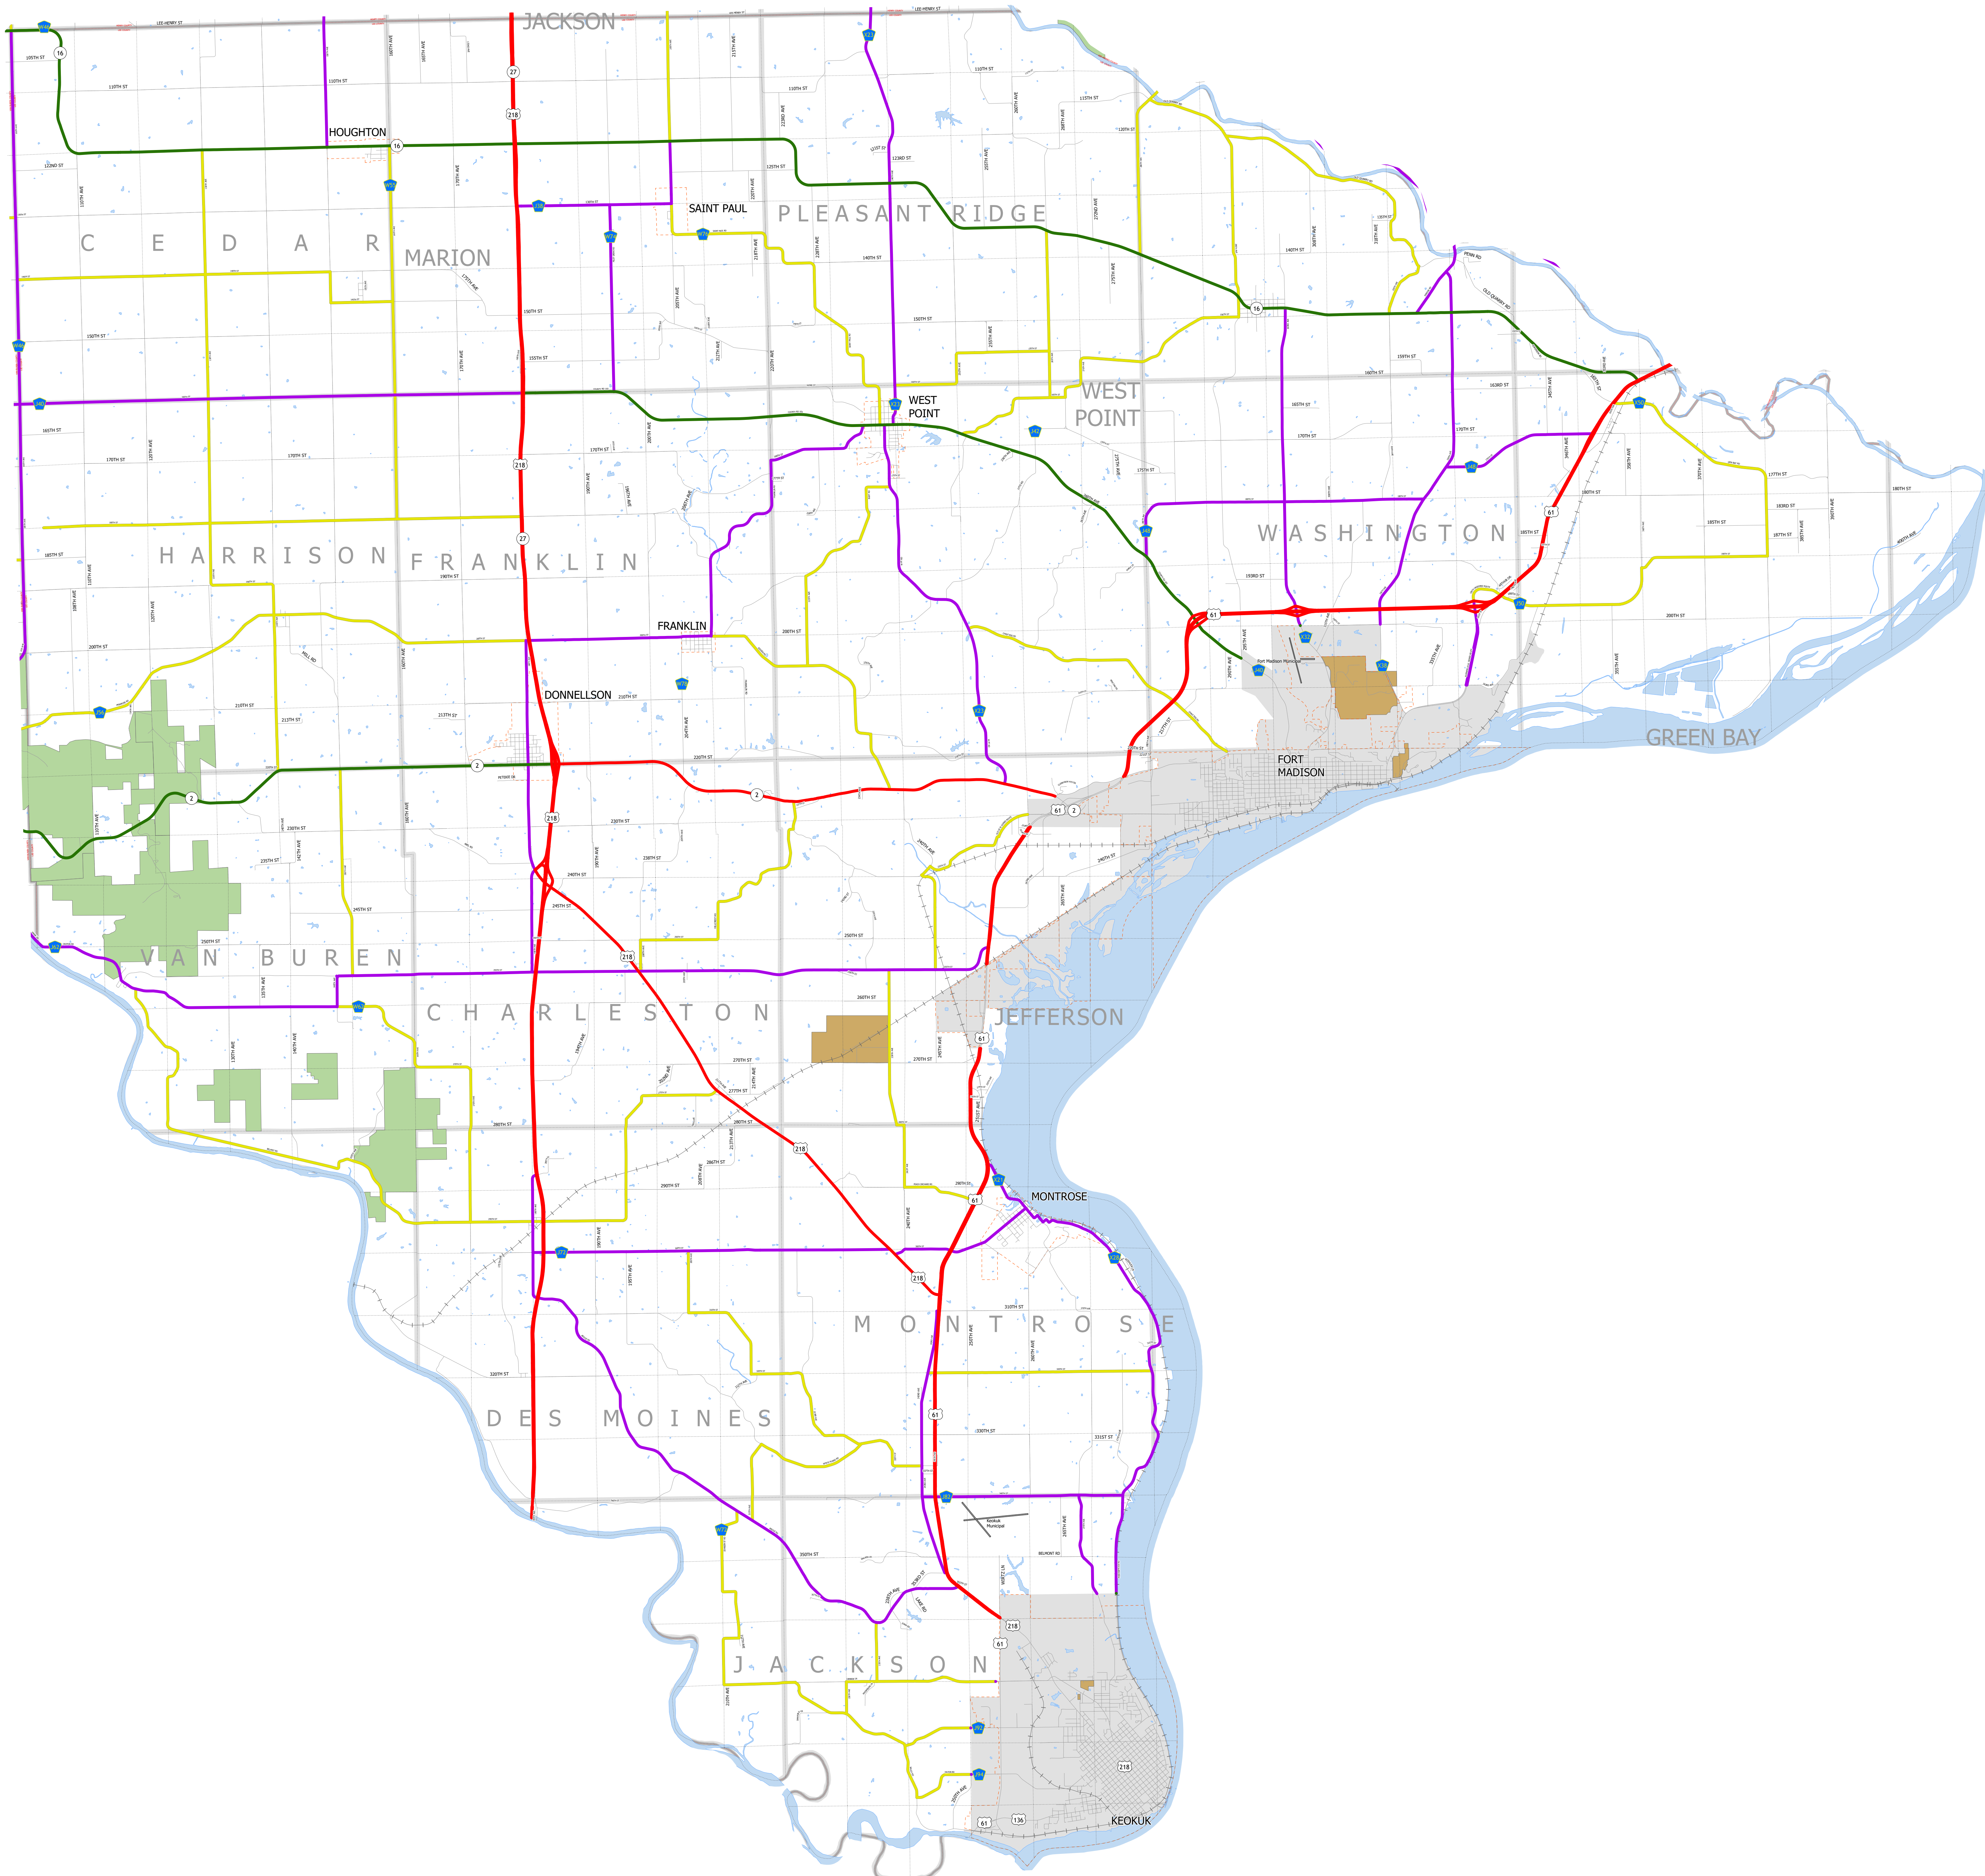

# Lee County IOWA

1/17/2024

-  Interstate
-  Other Principal Arterial
-  Minor Arterial
-  Major Collector
-  Minor Collector
-  Local Roads
-  Corporate Limits
-  Rail Lines
-  State Parks
-  State Institutions
-  Federal Land
-  County Borders
-  Townships
-  Urban Areas

FUTURE CLASSIFIED ROUTES SHOWN AS DASHED LINES

56