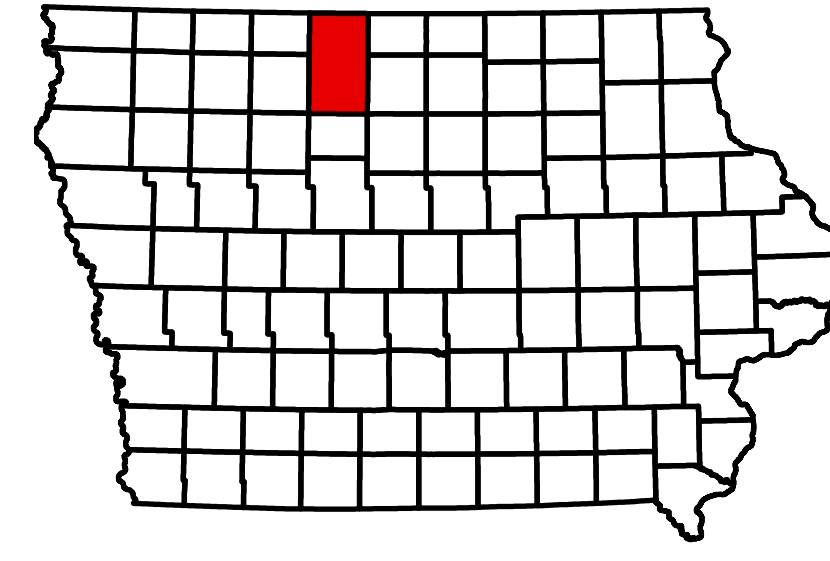

Kossuth County IOWA

1/17/2024

0 0.75 1.5 3 4.5 6 Miles

- Interstate
- Other Principal Arterial
- Minor Arterial
- Major Collector
- Minor Collector
- Local Roads
- Corporate Limits

- Rail Lines
- State Parks
- State Institutions
- Federal Land
- County Borders
- Townships
- Urban Areas