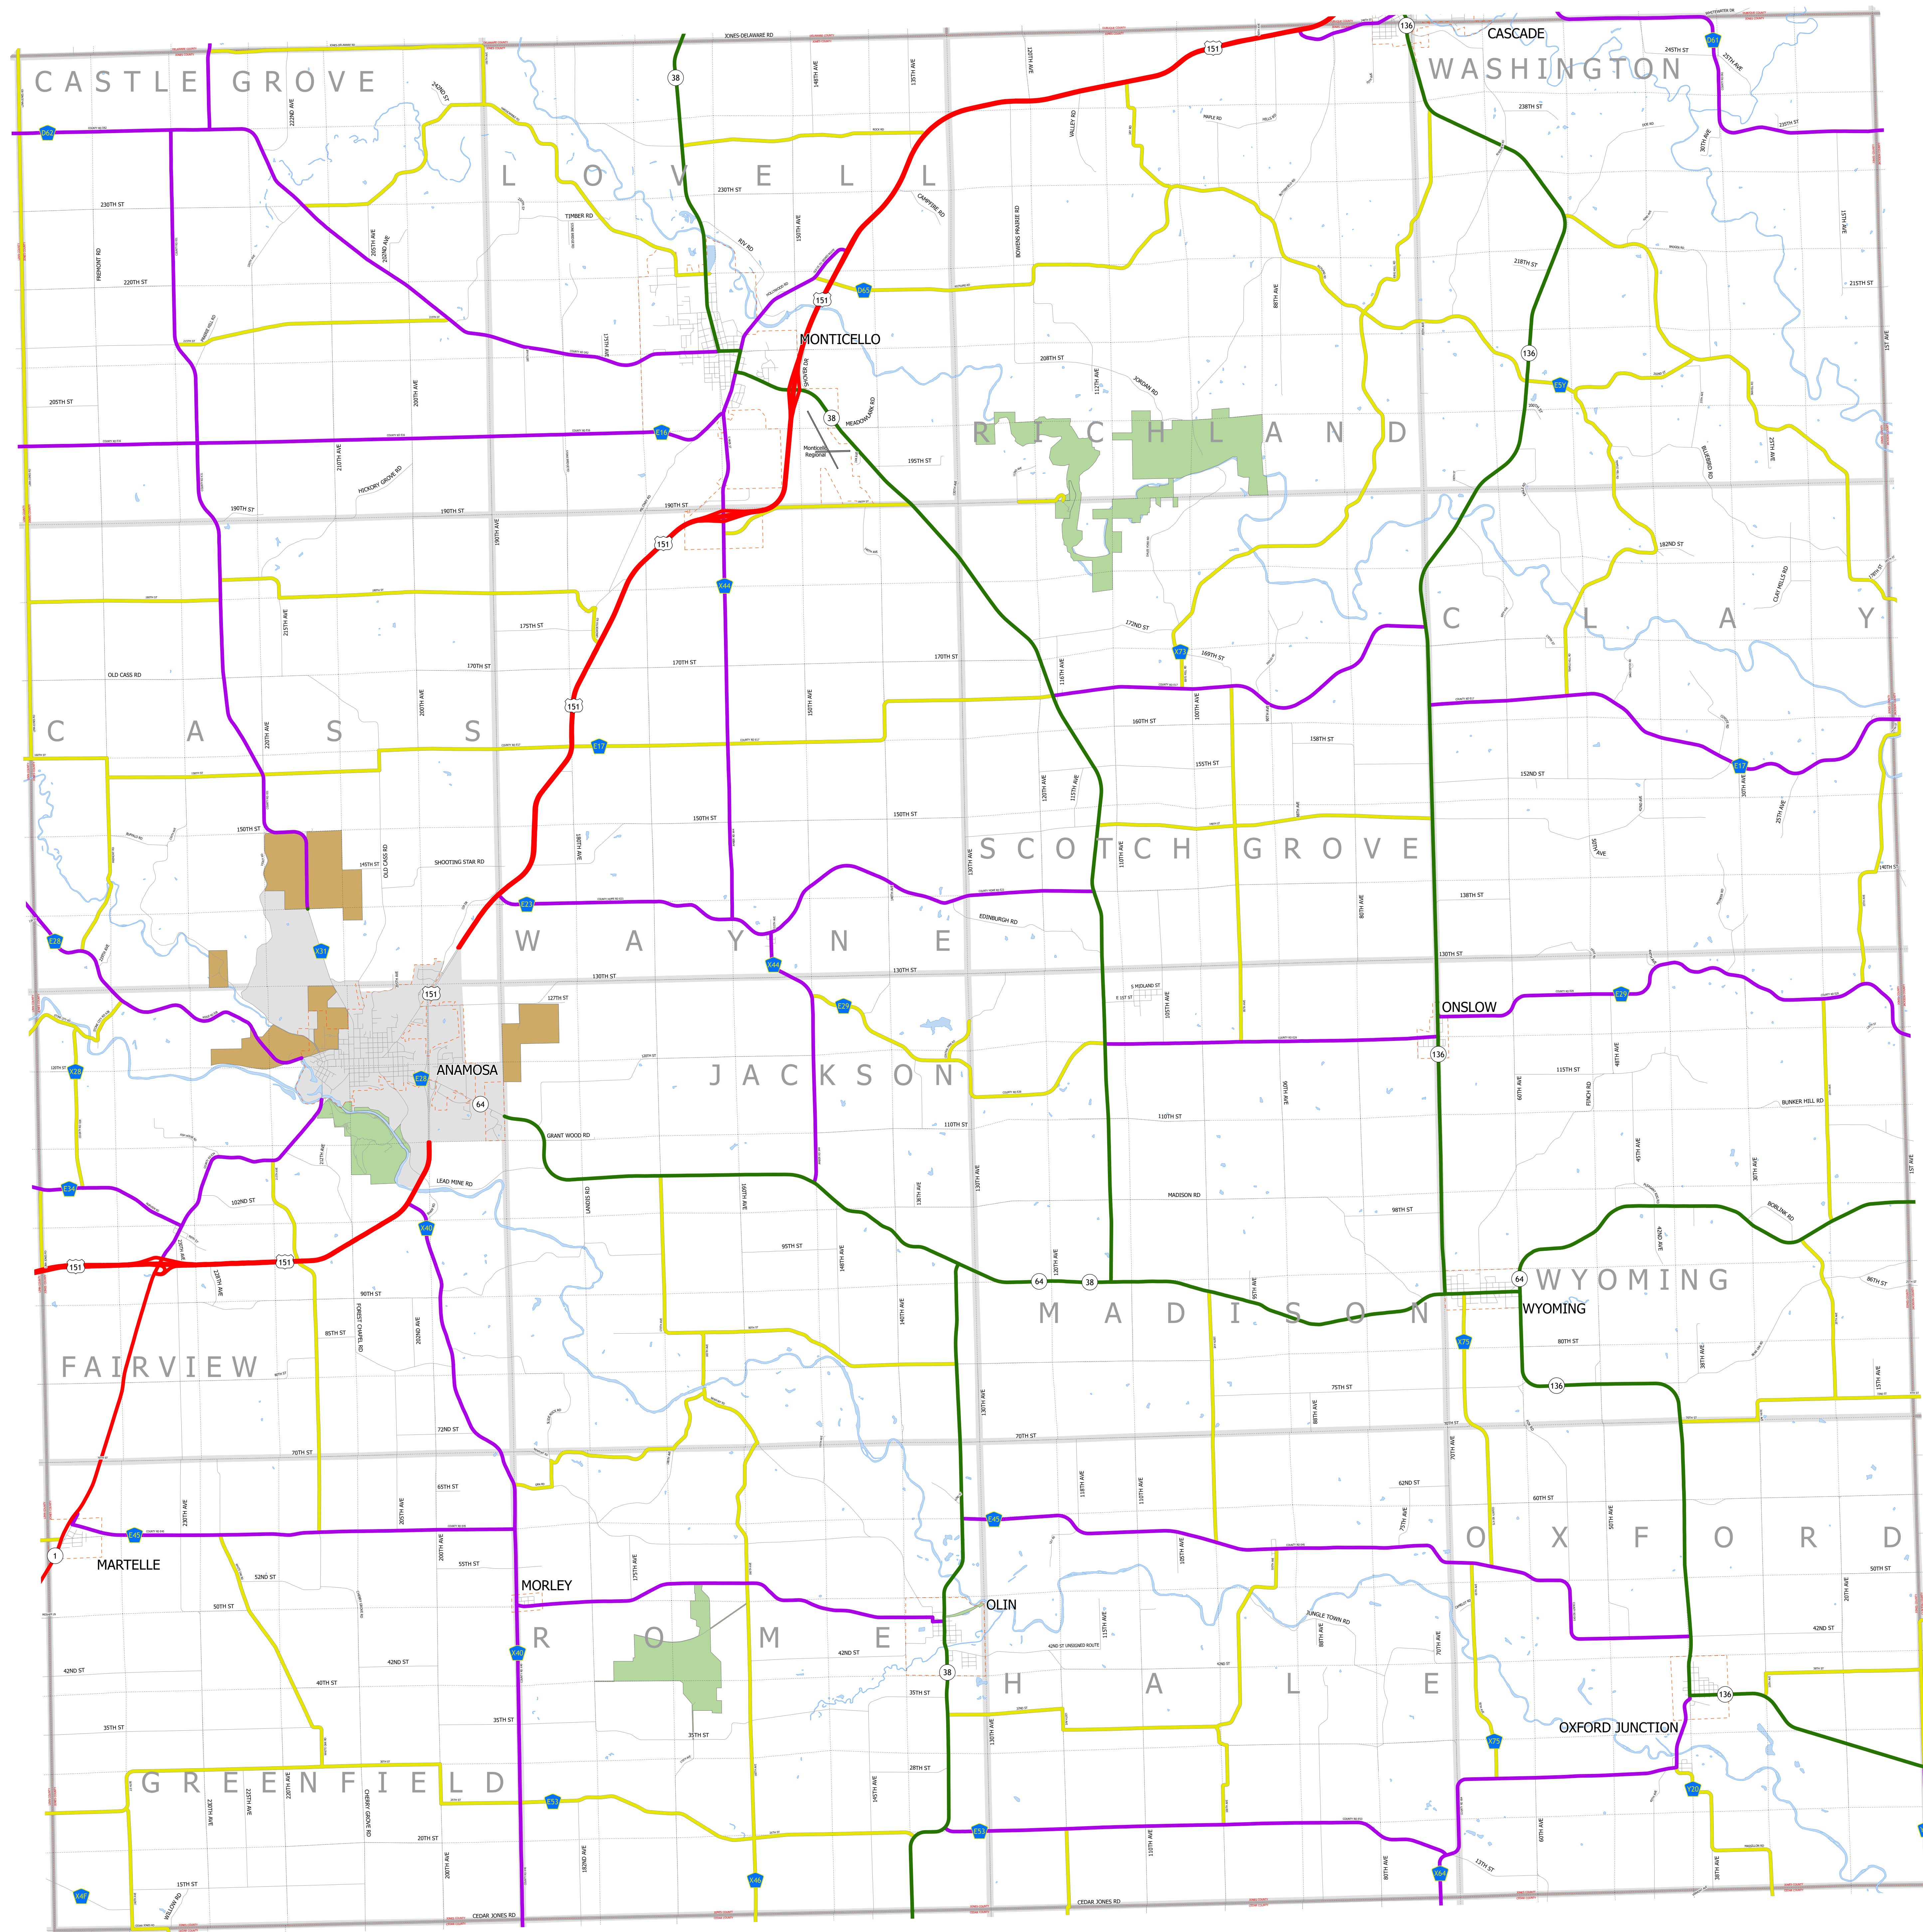

Jones County IOWA

1/17/2024

-  Interstate
-  Other Principal Arterial
-  Minor Arterial
-  Major Collector
-  Minor Collector
-  Local Roads
-  Corporate Limits
-  Rail Lines
-  State Parks
-  State Institutions
-  Federal Land
-  County Borders
-  Townships
-  Urban Areas

FUTURE CLASSIFIED ROUTES SHOWN AS DASHED LINES

53