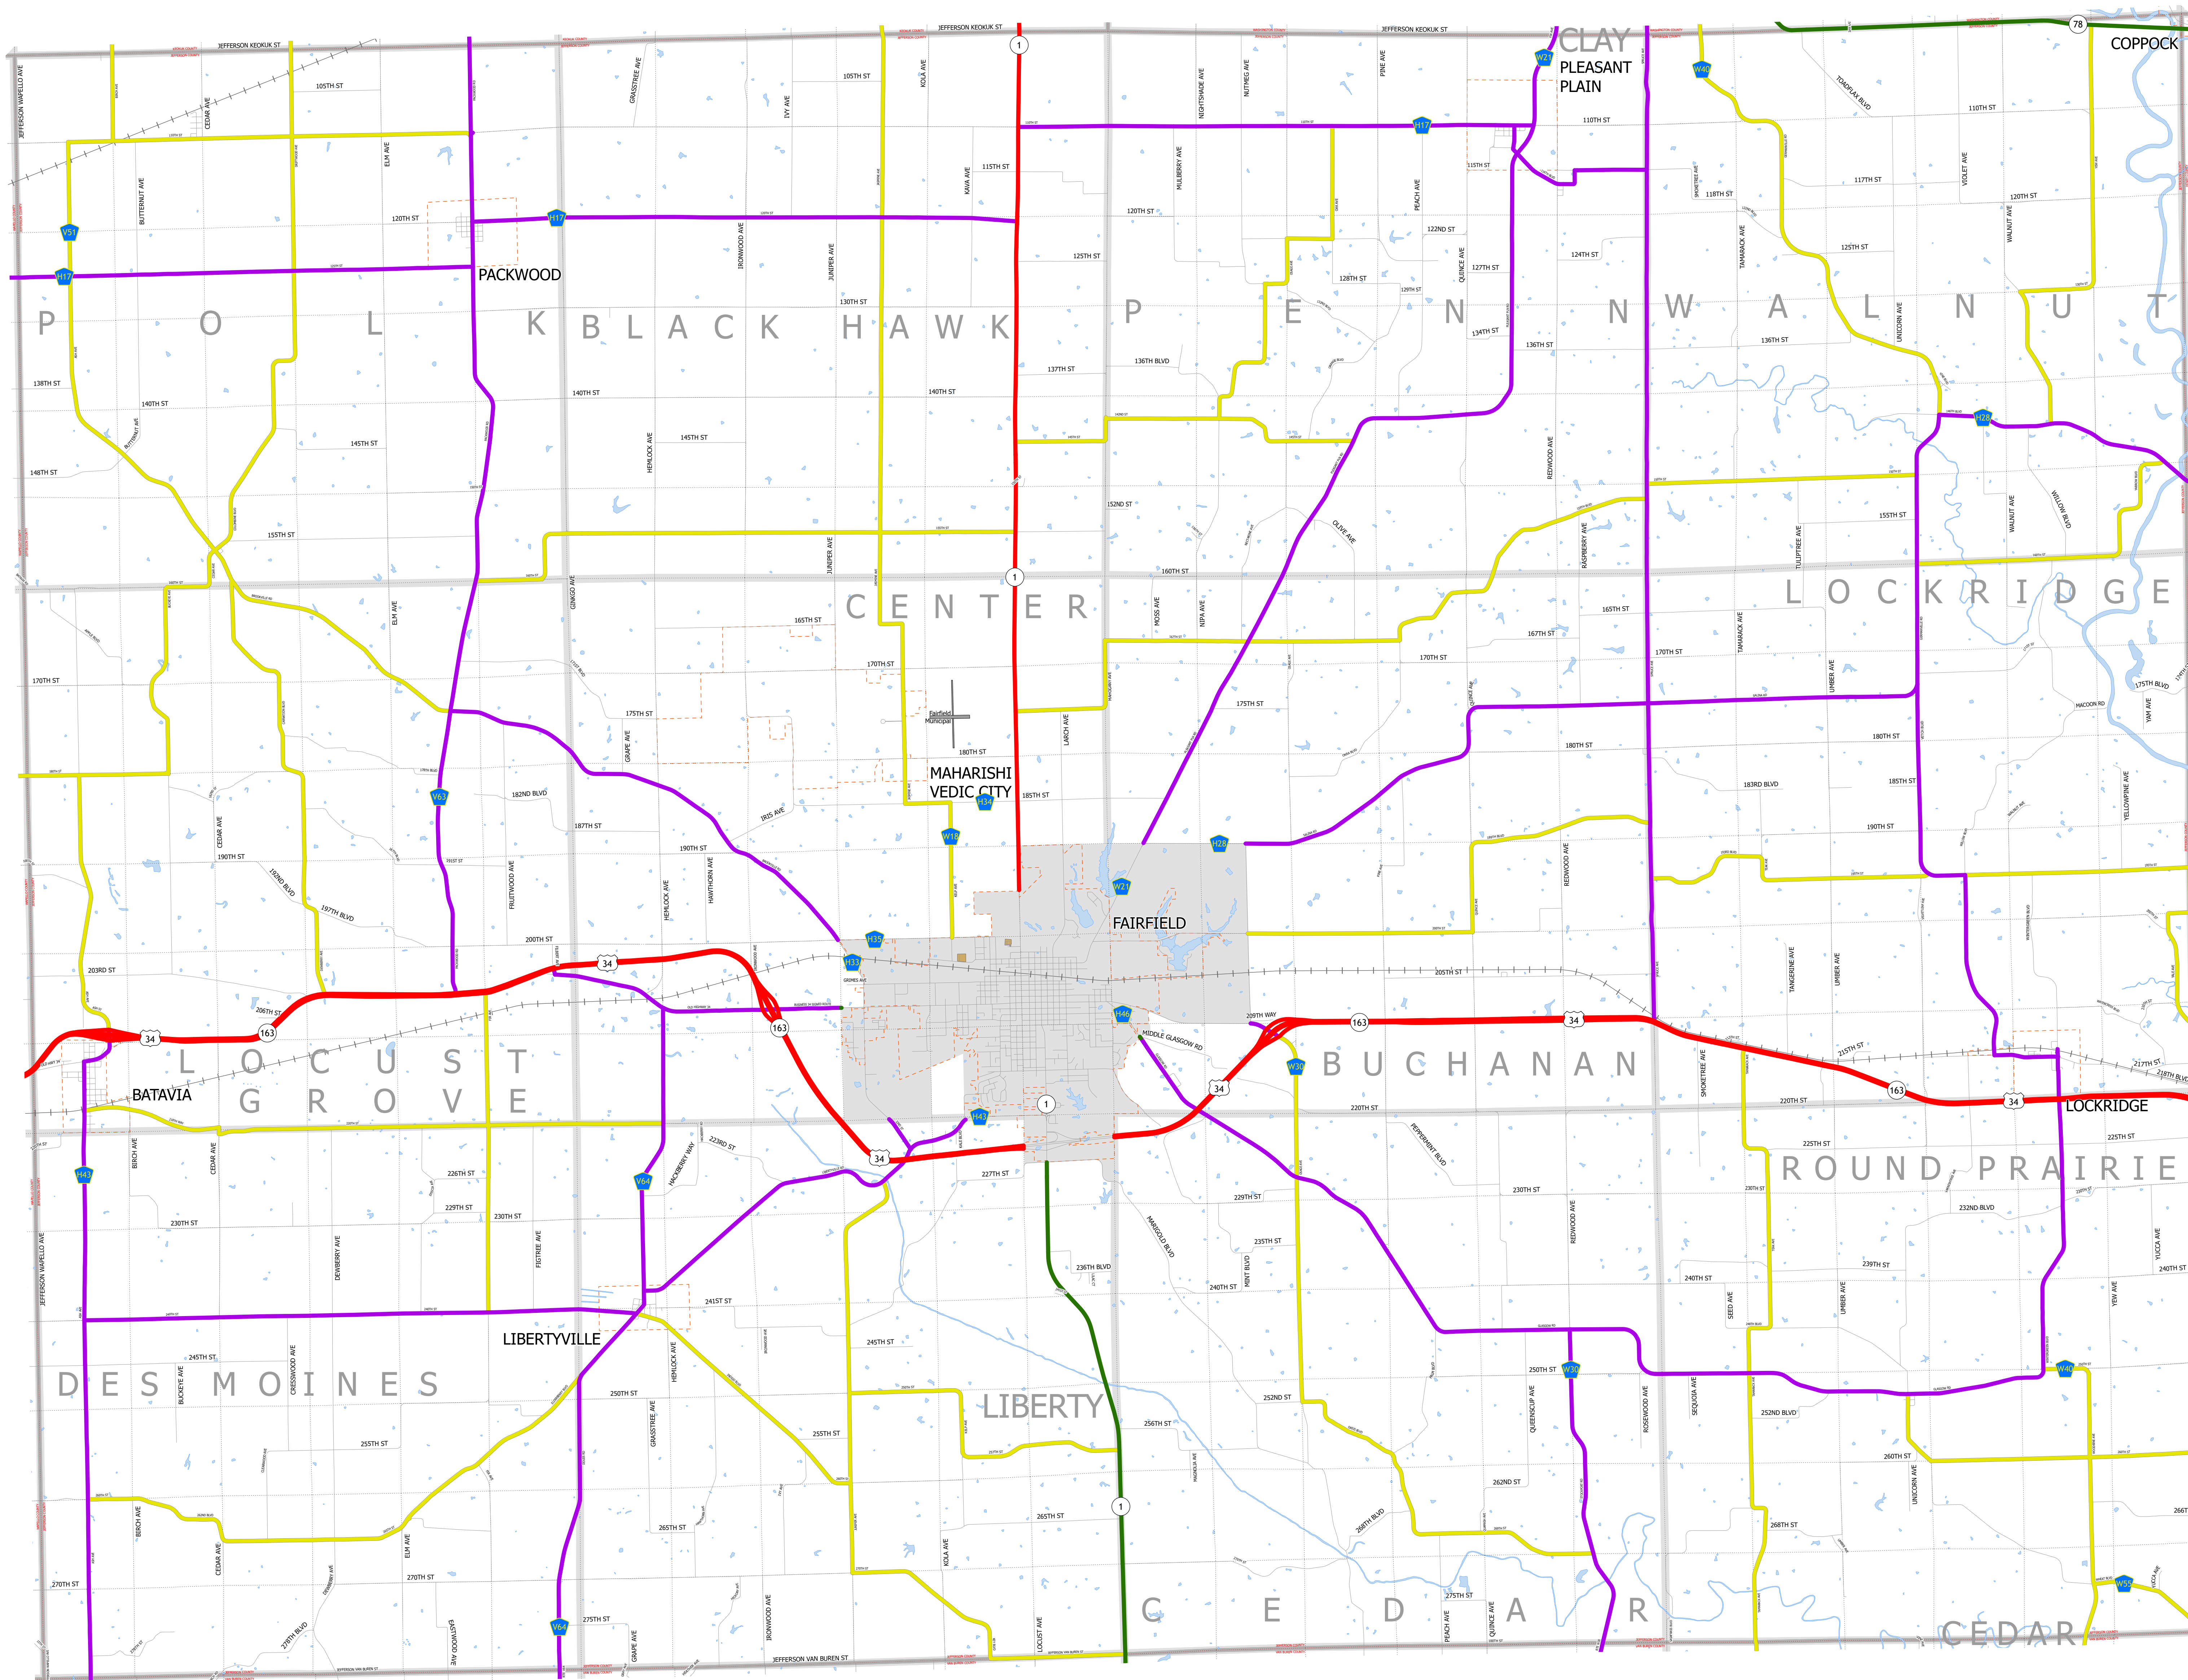

Jefferson County IOWA

1/17/2024

- Interstate
- Other Principal Arterial
- Minor Arterial
- Major Collector
- Minor Collector
- Local Roads
- Corporate Limits
- Rail Lines
- State Parks
- State Institutions
- Federal Land
- County Borders
- Townships
- Urban Areas

FUTURE CLASSIFIED ROUTES SHOWN AS DASHED LINES

51