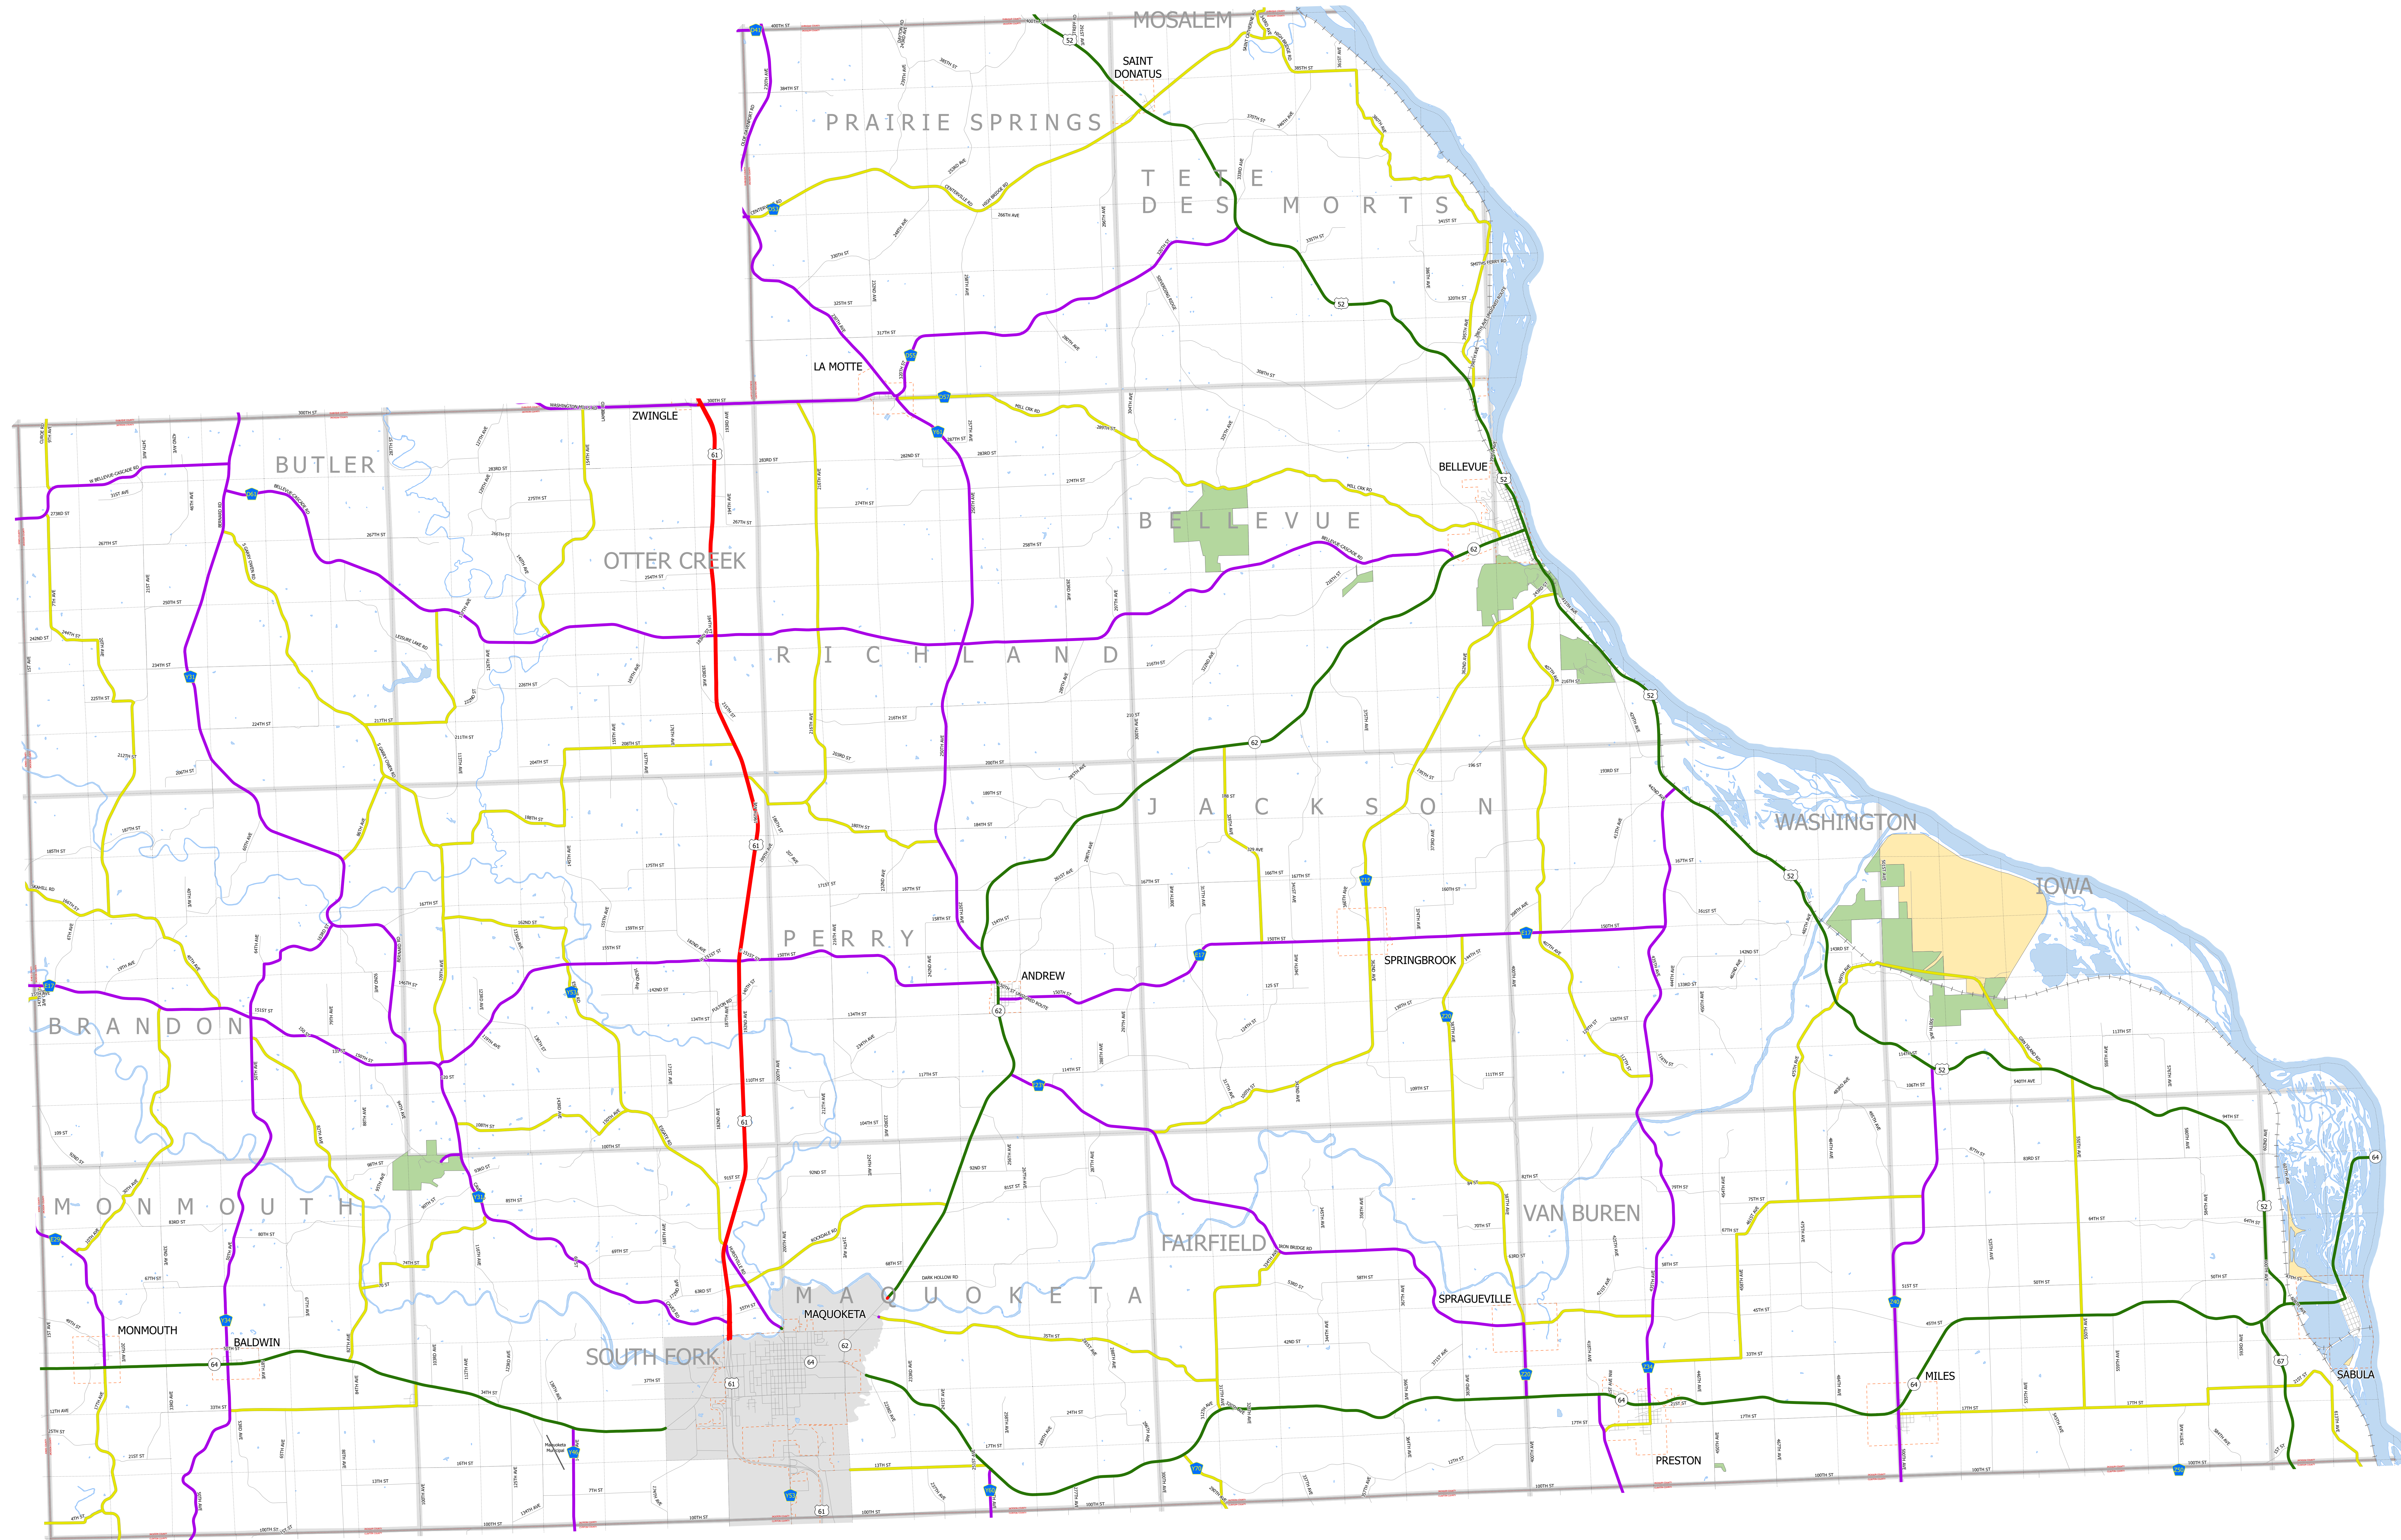

Jackson County IOWA

1/17/2024

- Interstate
- Other Principal Arterial
- Minor Arterial
- Major Collector
- Minor Collector
- Local Roads
- Corporate Limits
- Rail Lines
- State Parks
- State Institutions
- Federal Land
- County Borders
- Townships
- Urban Areas

FUTURE CLASSIFIED ROUTES SHOWN AS DASHED LINES

49