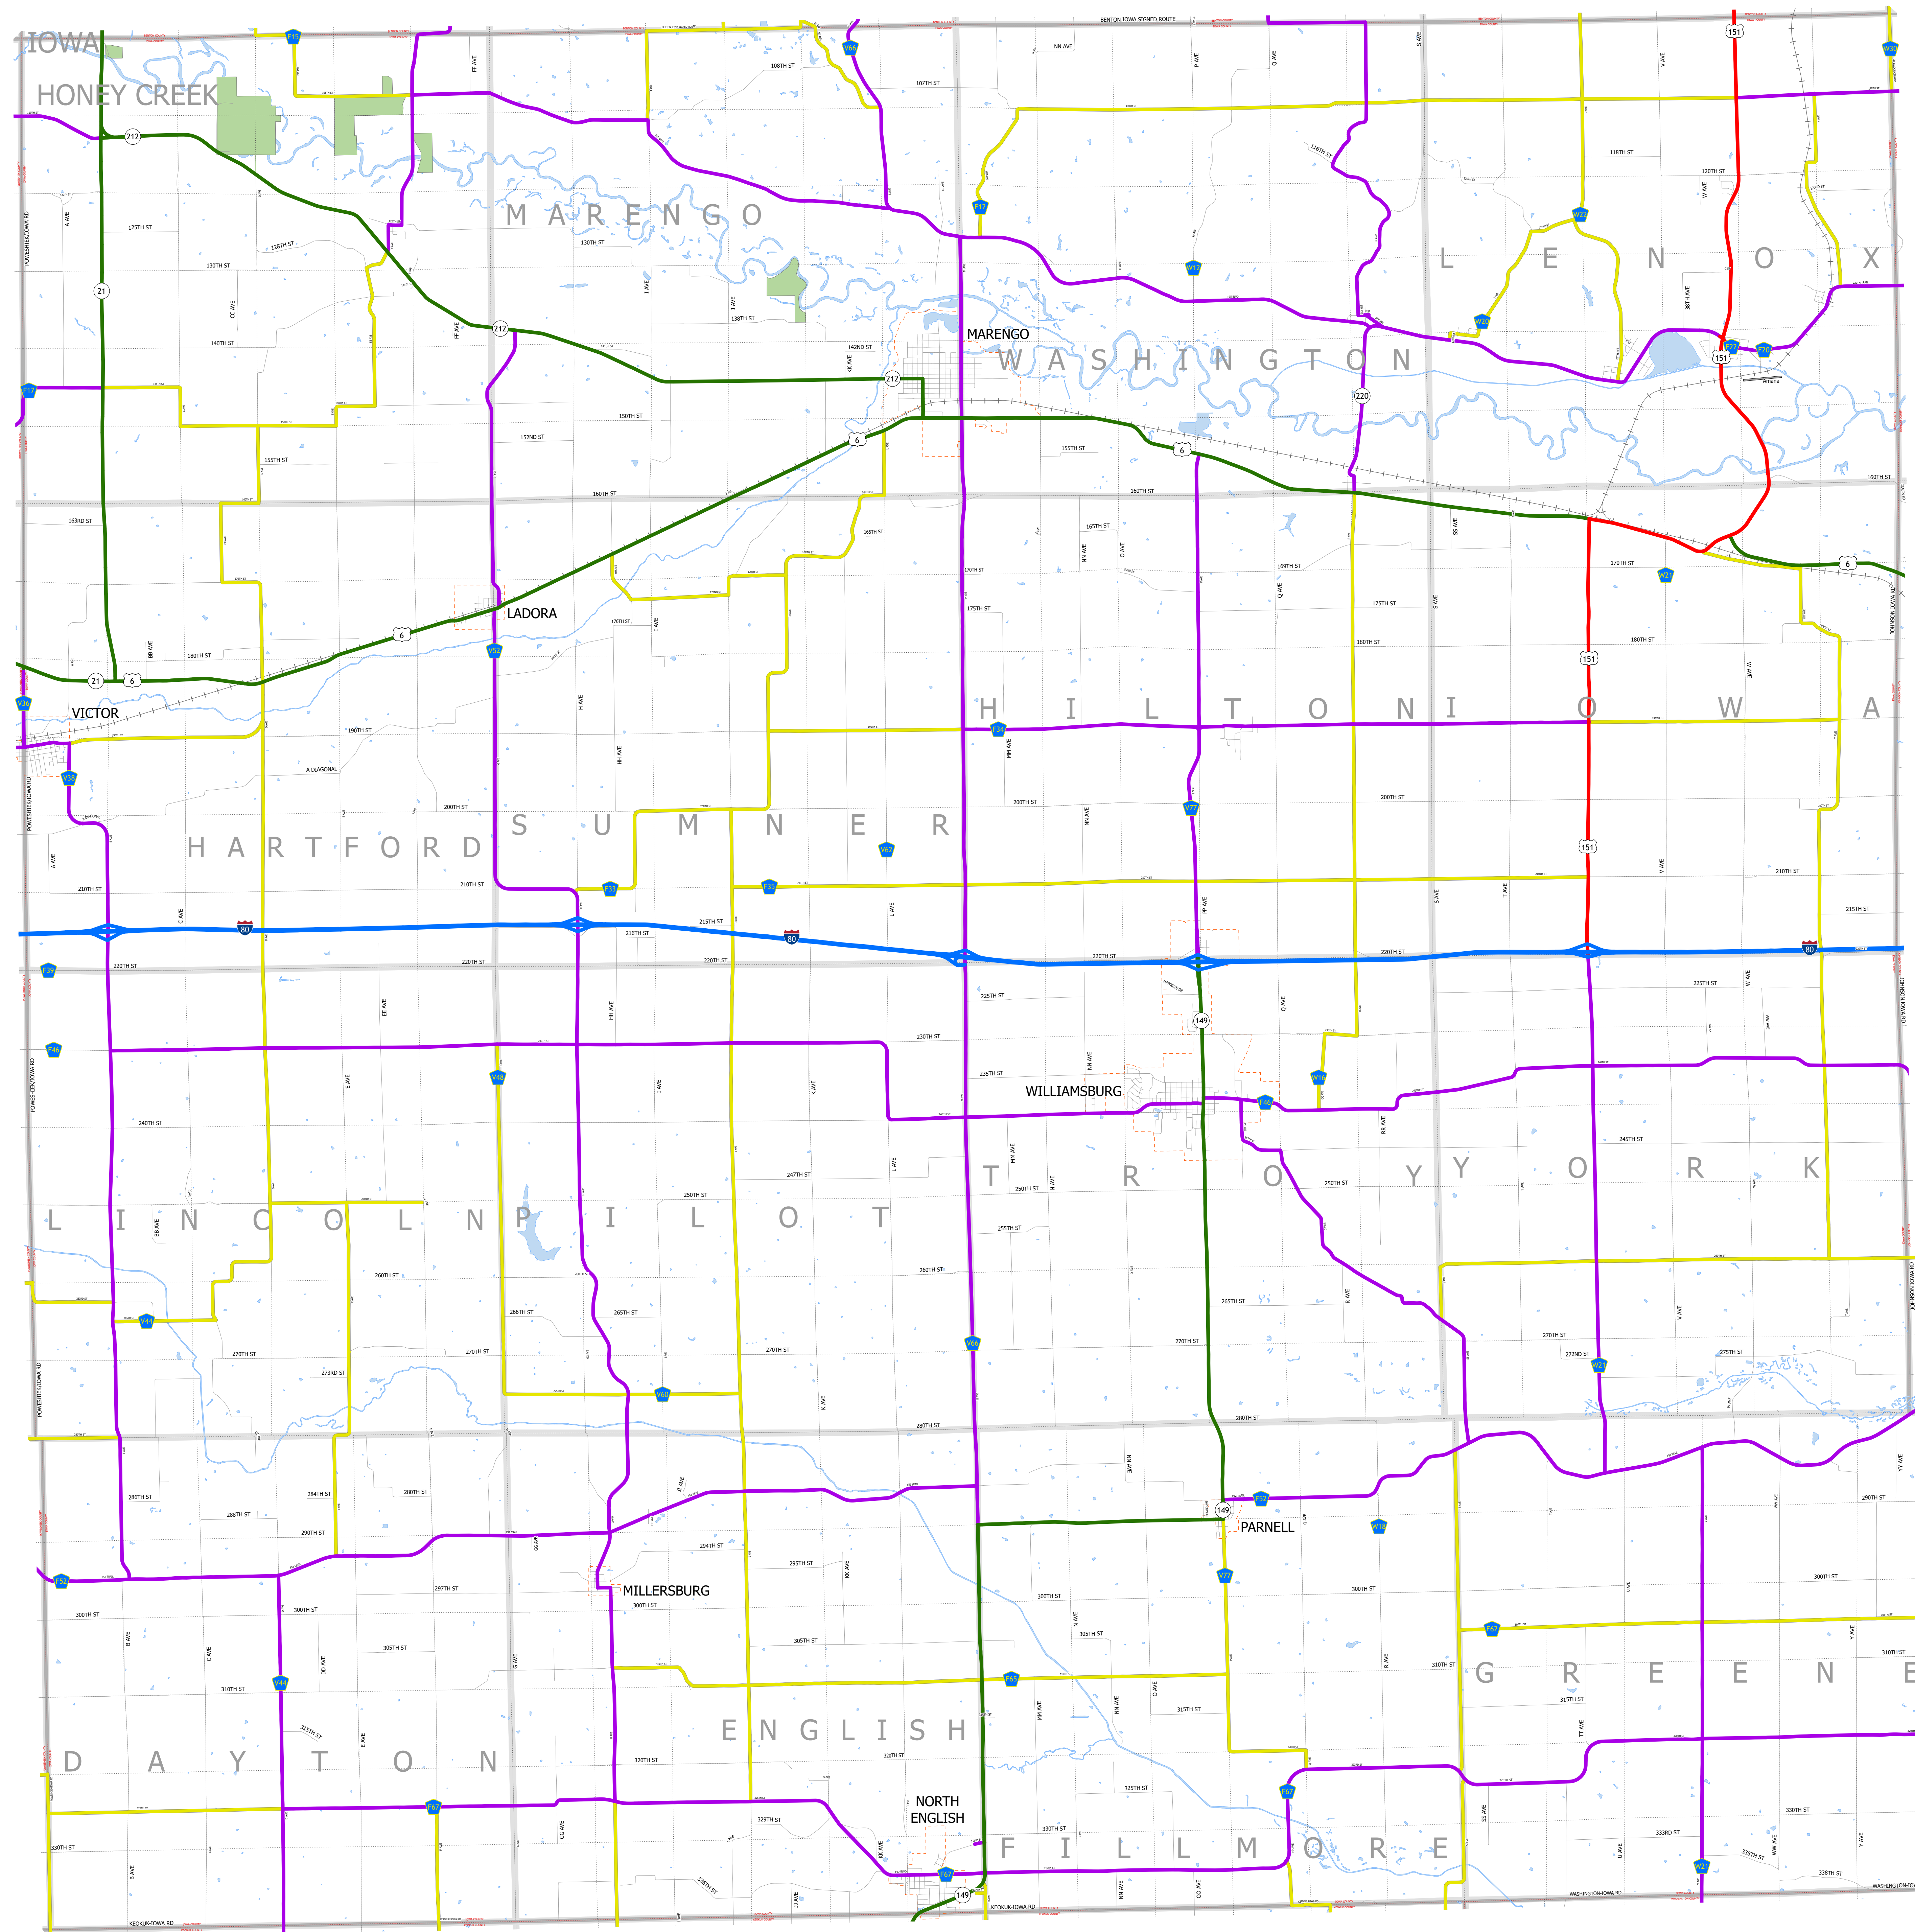

Iowa County IOWA

1/17/2024

-  Interstate
-  Other Principal Arterial
-  Minor Arterial
-  Major Collector
-  Minor Collector
-  Local Roads
-  Corporate Limits
-  Rail Lines
-  State Parks
-  State Institutions
-  Federal Land
-  County Borders
-  Townships
-  Urban Areas

FUTURE CLASSIFIED ROUTES SHOWN AS DASHED LINES

48