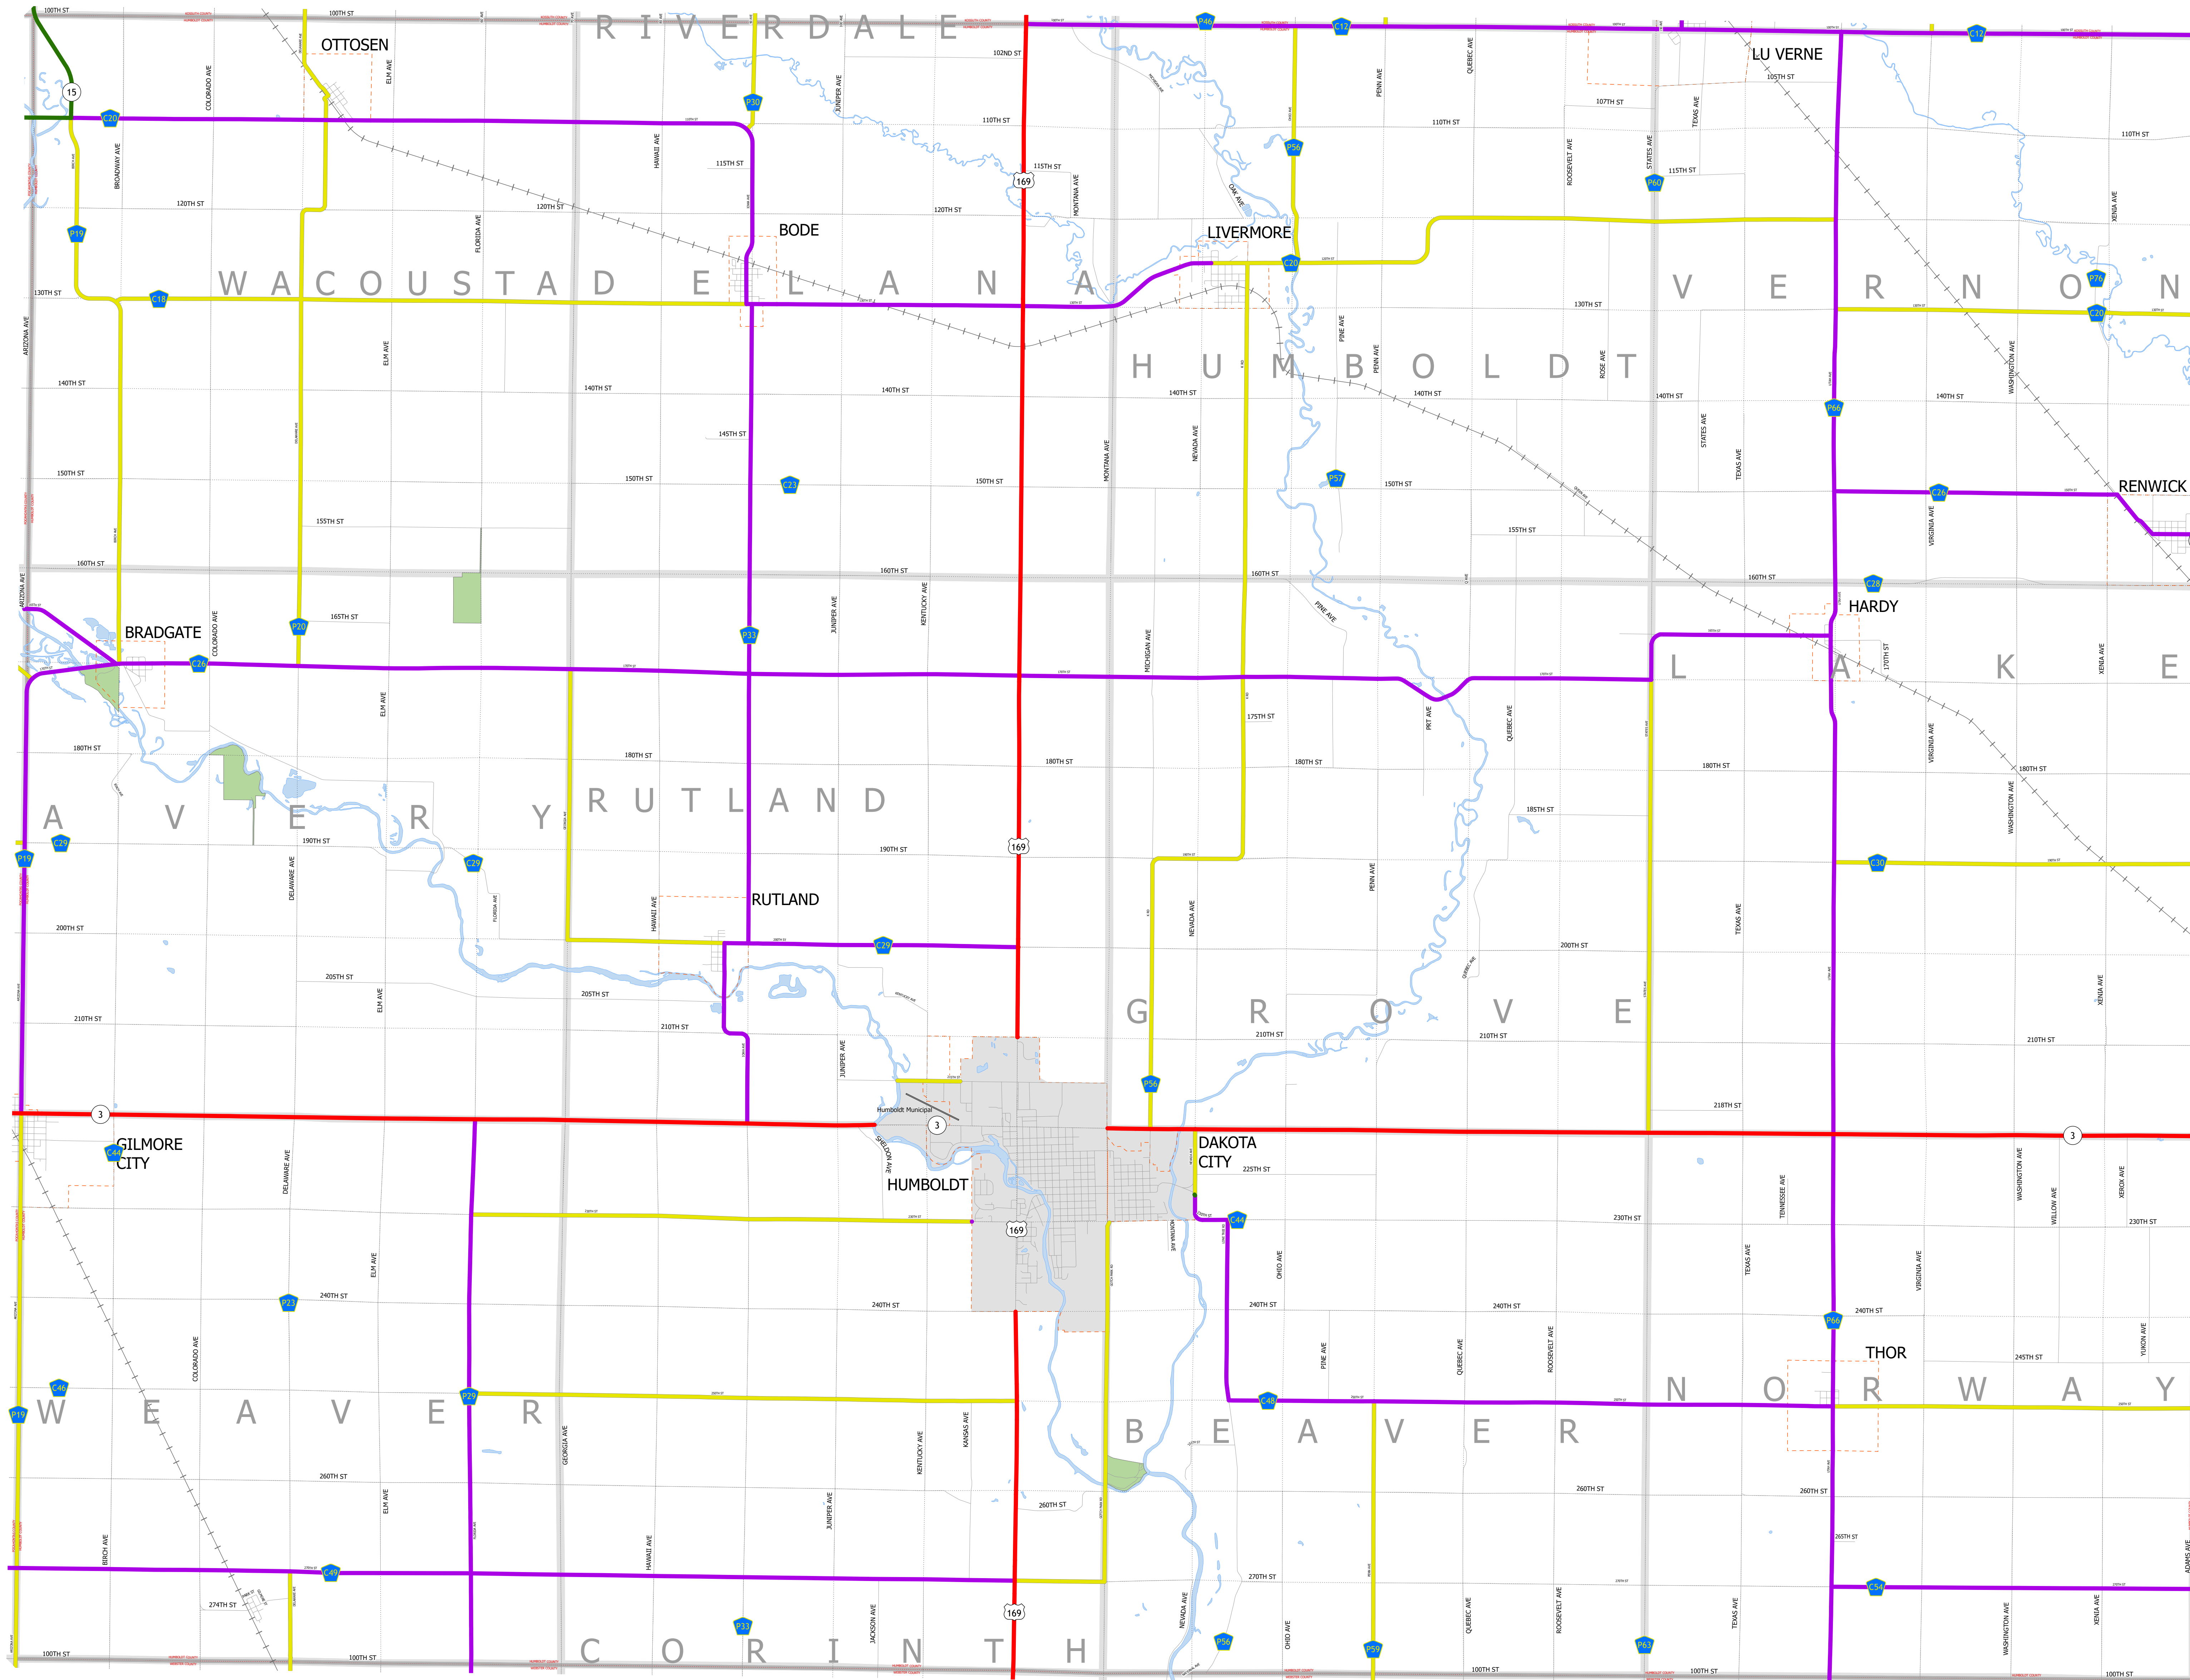

Humboldt County IOWA

1/17/2024

- Interstate
- Other Principal Arterial
- Minor Arterial
- Major Collector
- Minor Collector
- Local Roads
- Corporate Limits
- Rail Lines
- State Parks
- State Institutions
- Federal Land
- County Borders
- Townships
- Urban Areas

FUTURE CLASSIFIED ROUTES SHOWN AS DASHED LINES

46