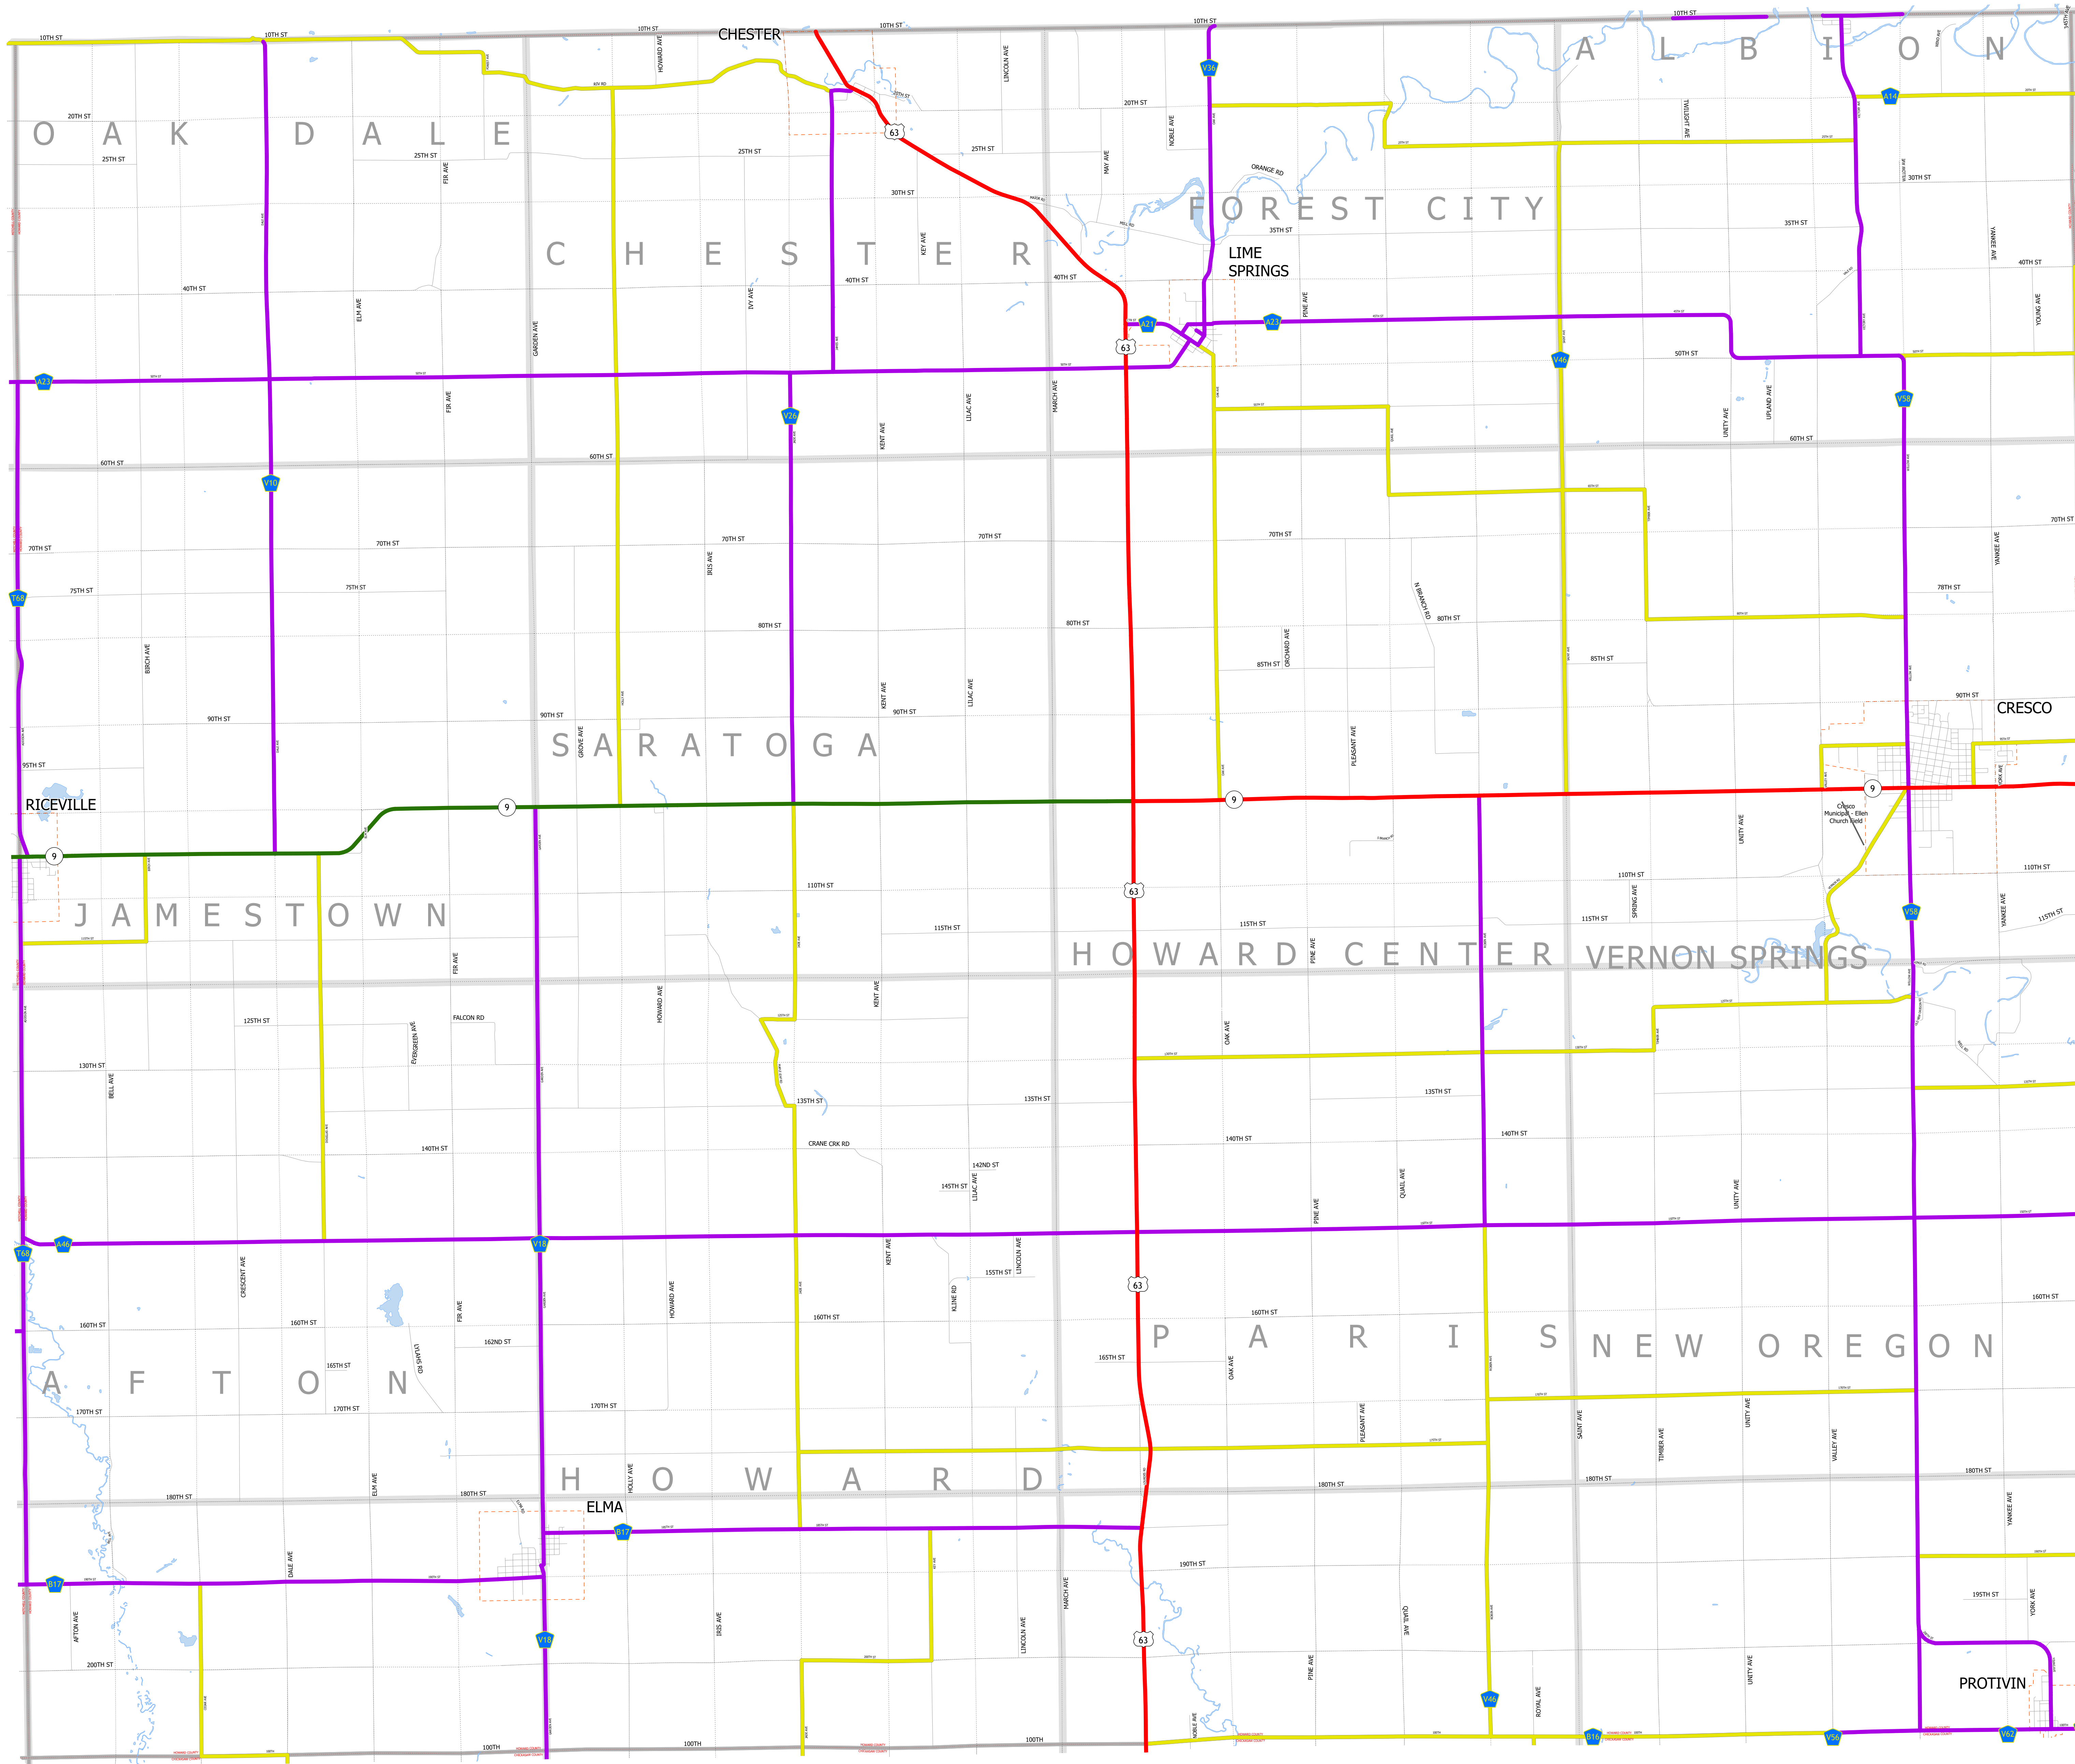

# Howard County IOWA

1/17/2024

-  Interstate
-  Other Principal Arterial
-  Minor Arterial
-  Major Collector
-  Minor Collector
-  Local Roads
-  Corporate Limits
-  Rail Lines
-  State Parks
-  State Institutions
-  Federal Land
-  County Borders
-  Townships
-  Urban Areas

FUTURE CLASSIFIED ROUTES SHOWN AS DASHED LINES

45