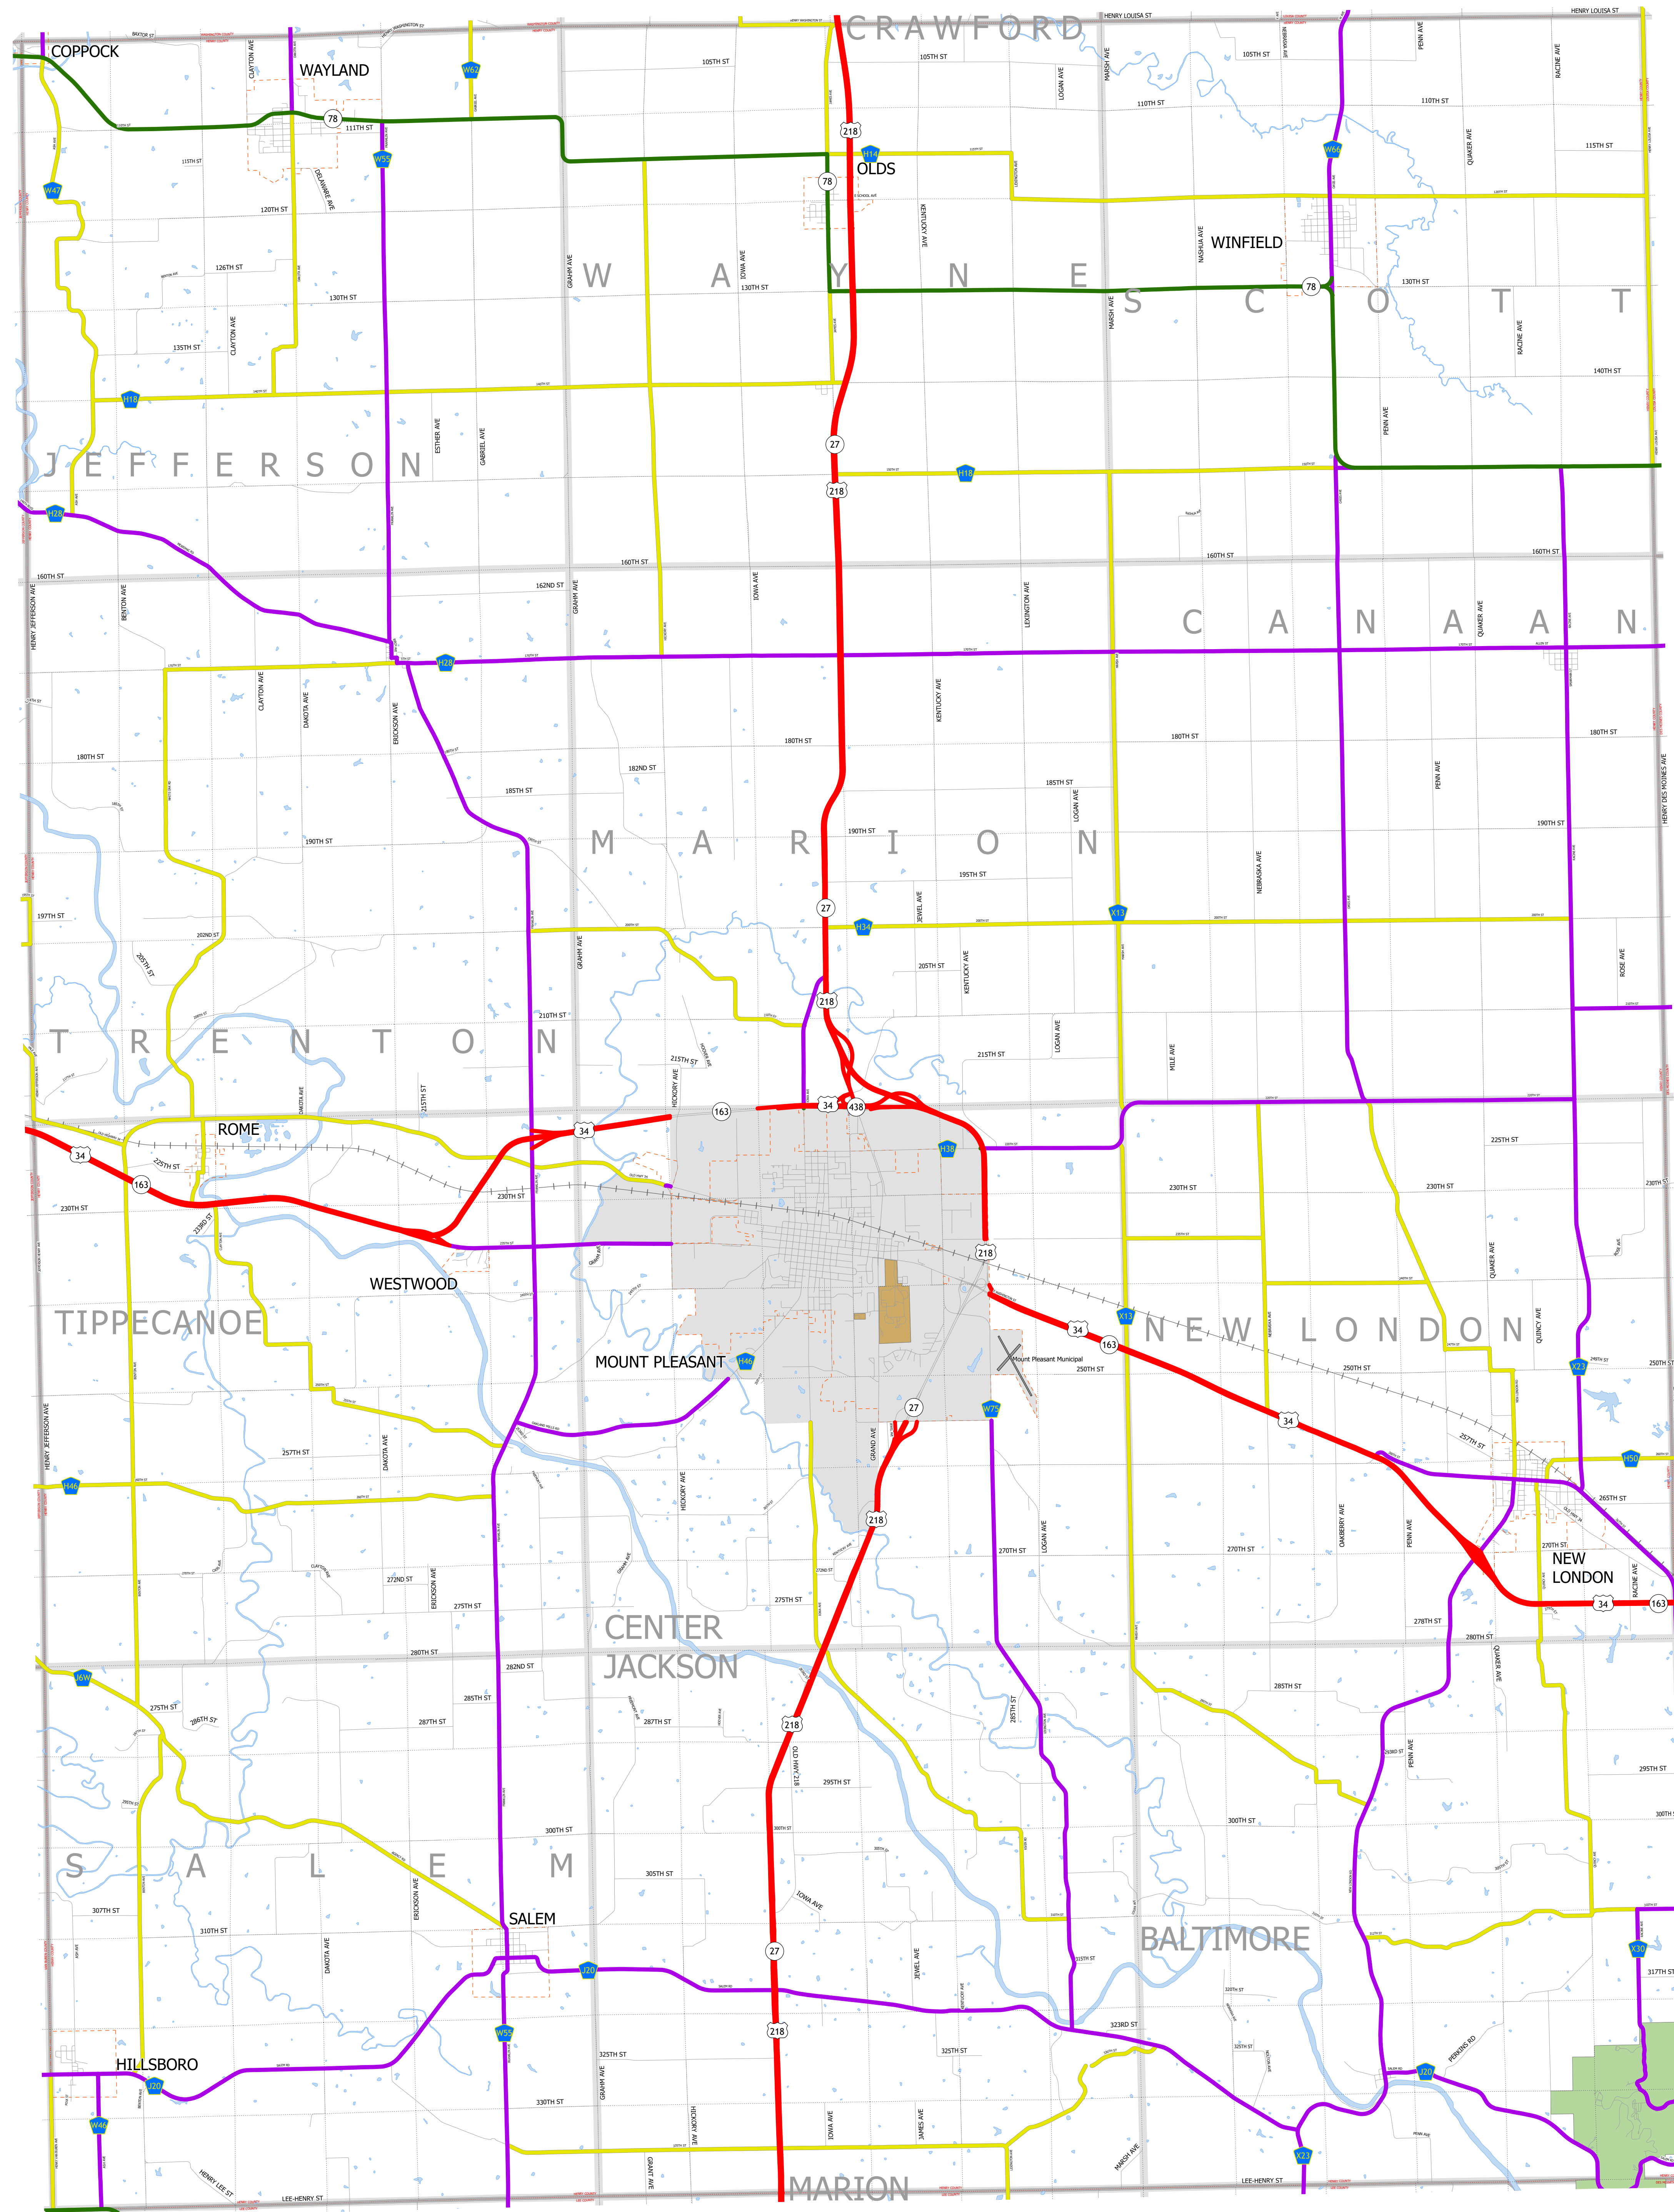

Henry County IOWA

1/17/2024

-  Interstate
-  Other Principal Arterial
-  Minor Arterial
-  Major Collector
-  Minor Collector
-  Local Roads
-  Corporate Limits
-  Rail Lines
-  State Parks
-  State Institutions
-  Federal Land
-  County Borders
-  Townships
-  Urban Areas

FUTURE CLASSIFIED ROUTES SHOWN AS DASHED LINES

44