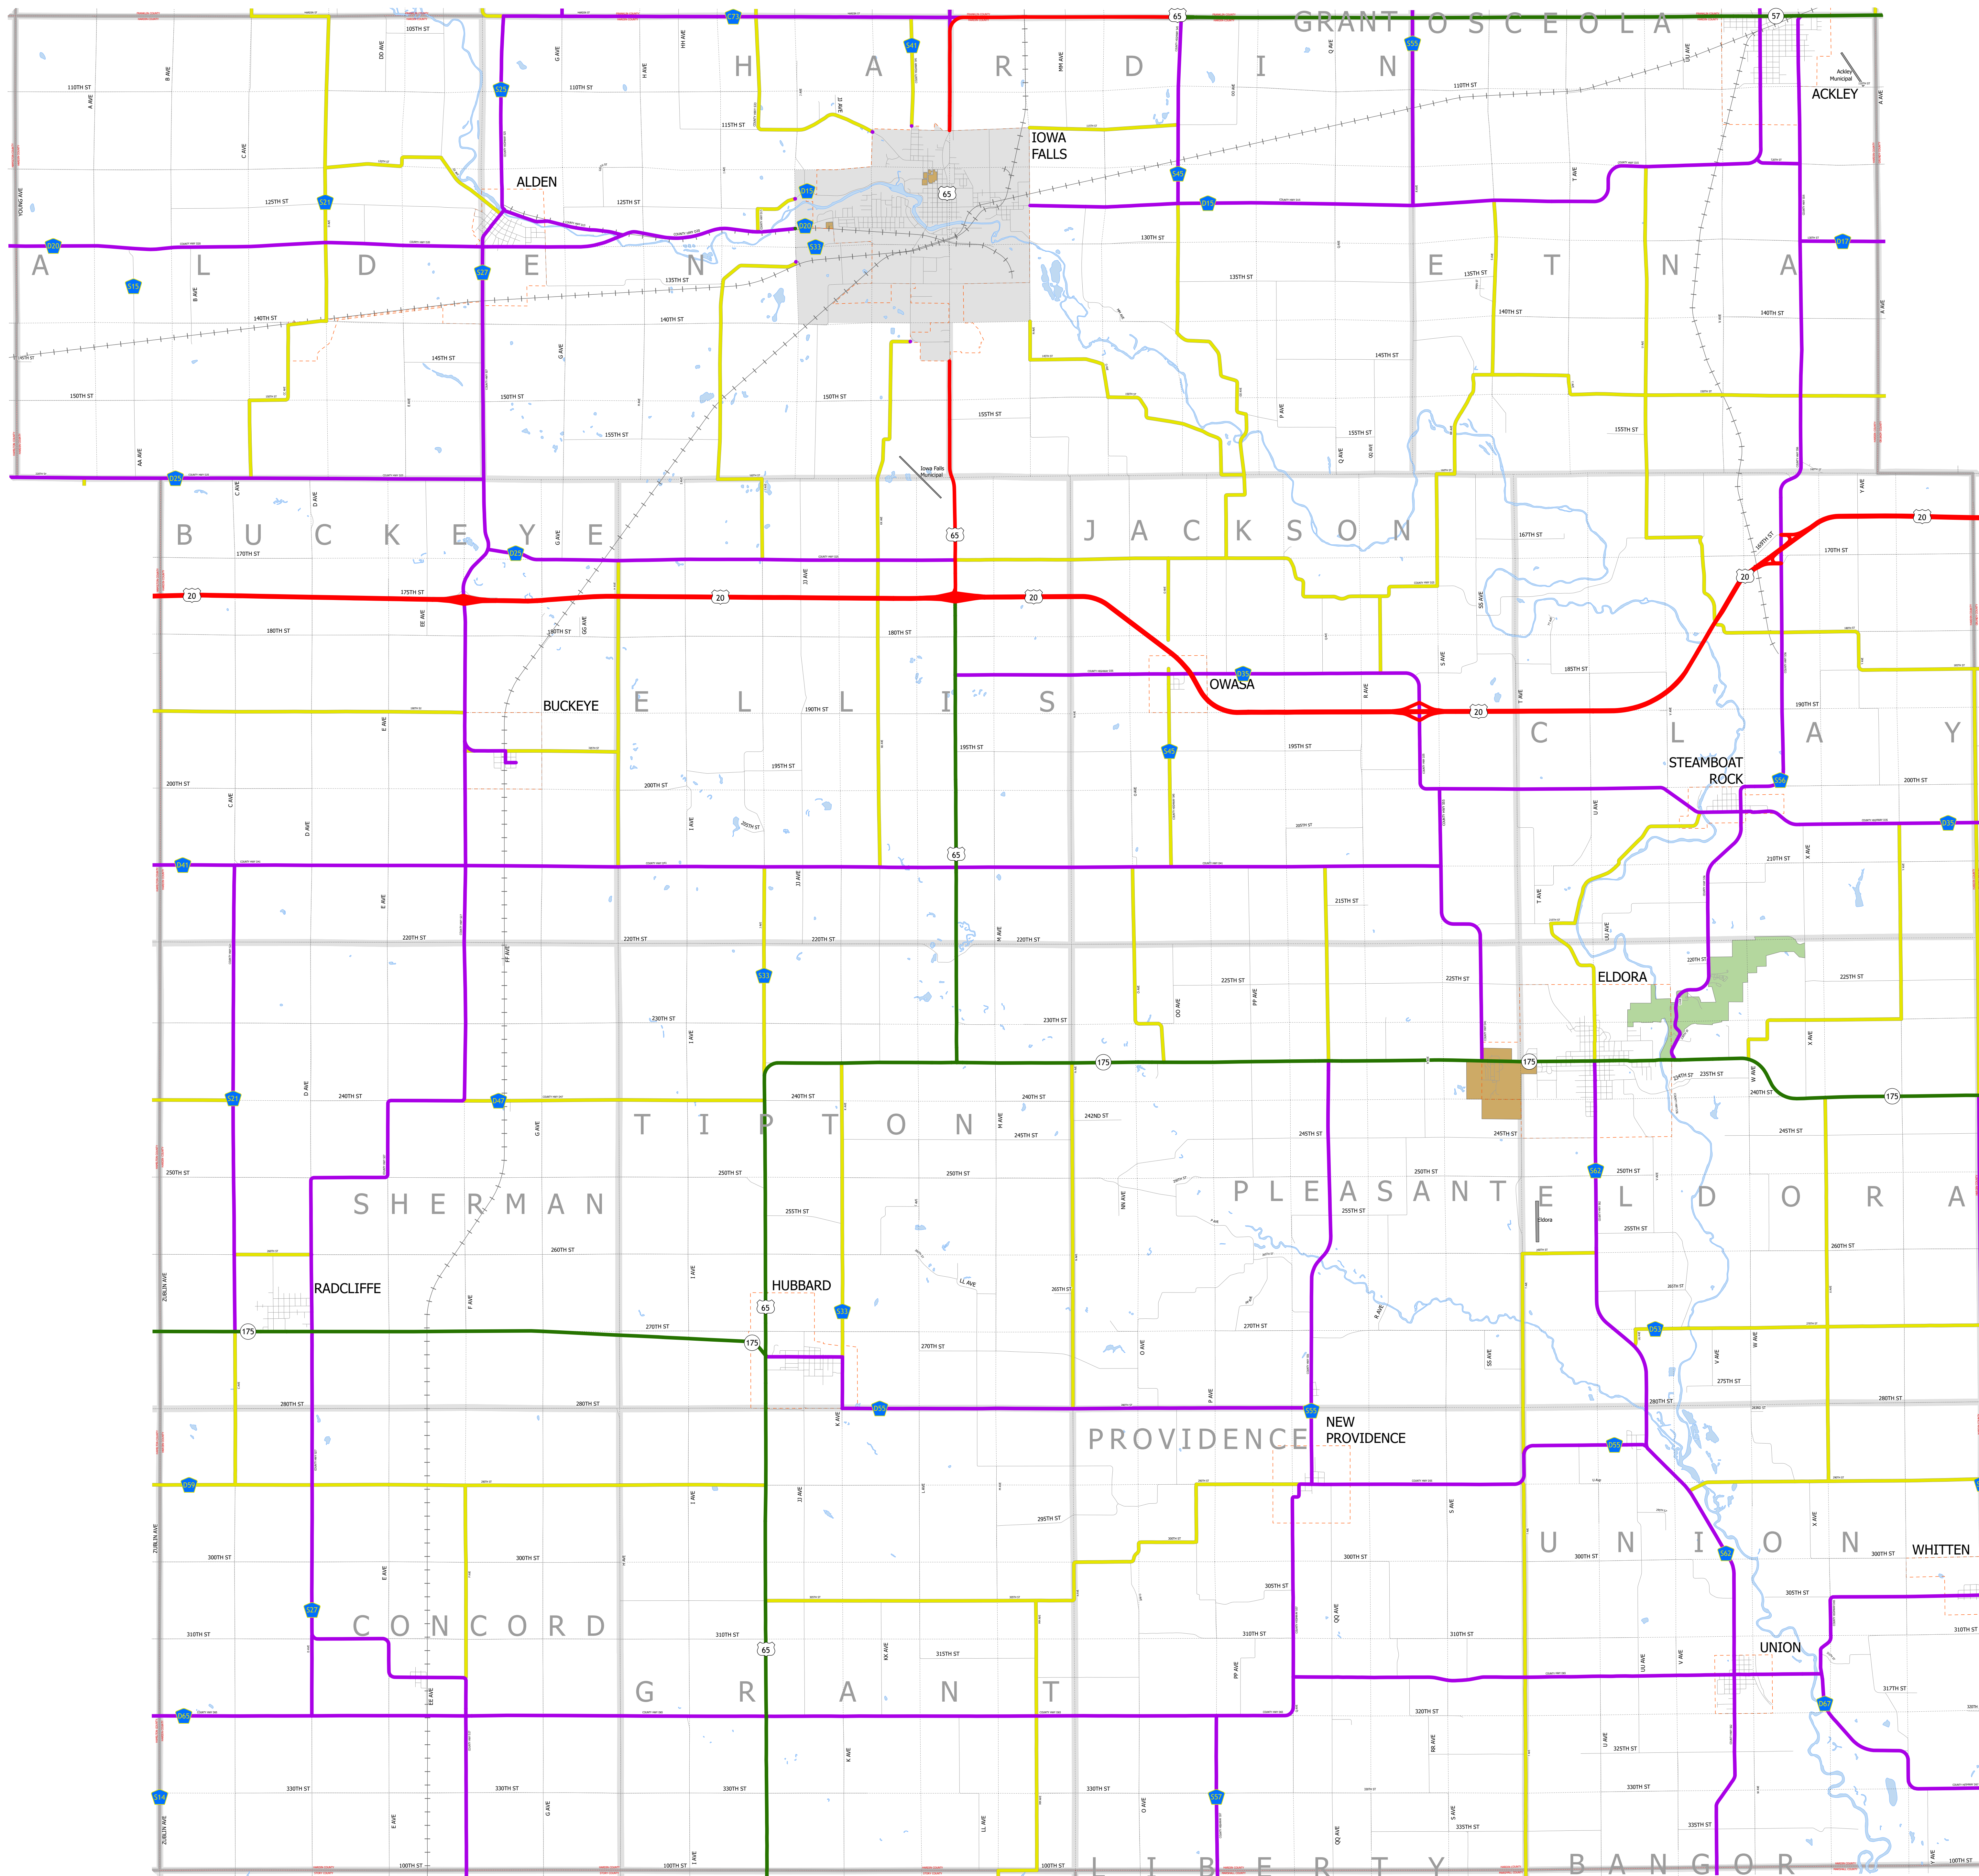

Hardin County IOWA

1/17/2024

- Interstate
- Other Principal Arterial
- Minor Arterial
- Major Collector
- Minor Collector
- Local Roads
- Corporate Limits
- Rail Lines
- State Parks
- State Institutions
- Federal Land
- County Borders
- Townships
- Urban Areas

FUTURE CLASSIFIED ROUTES SHOWN AS DASHED LINES

42