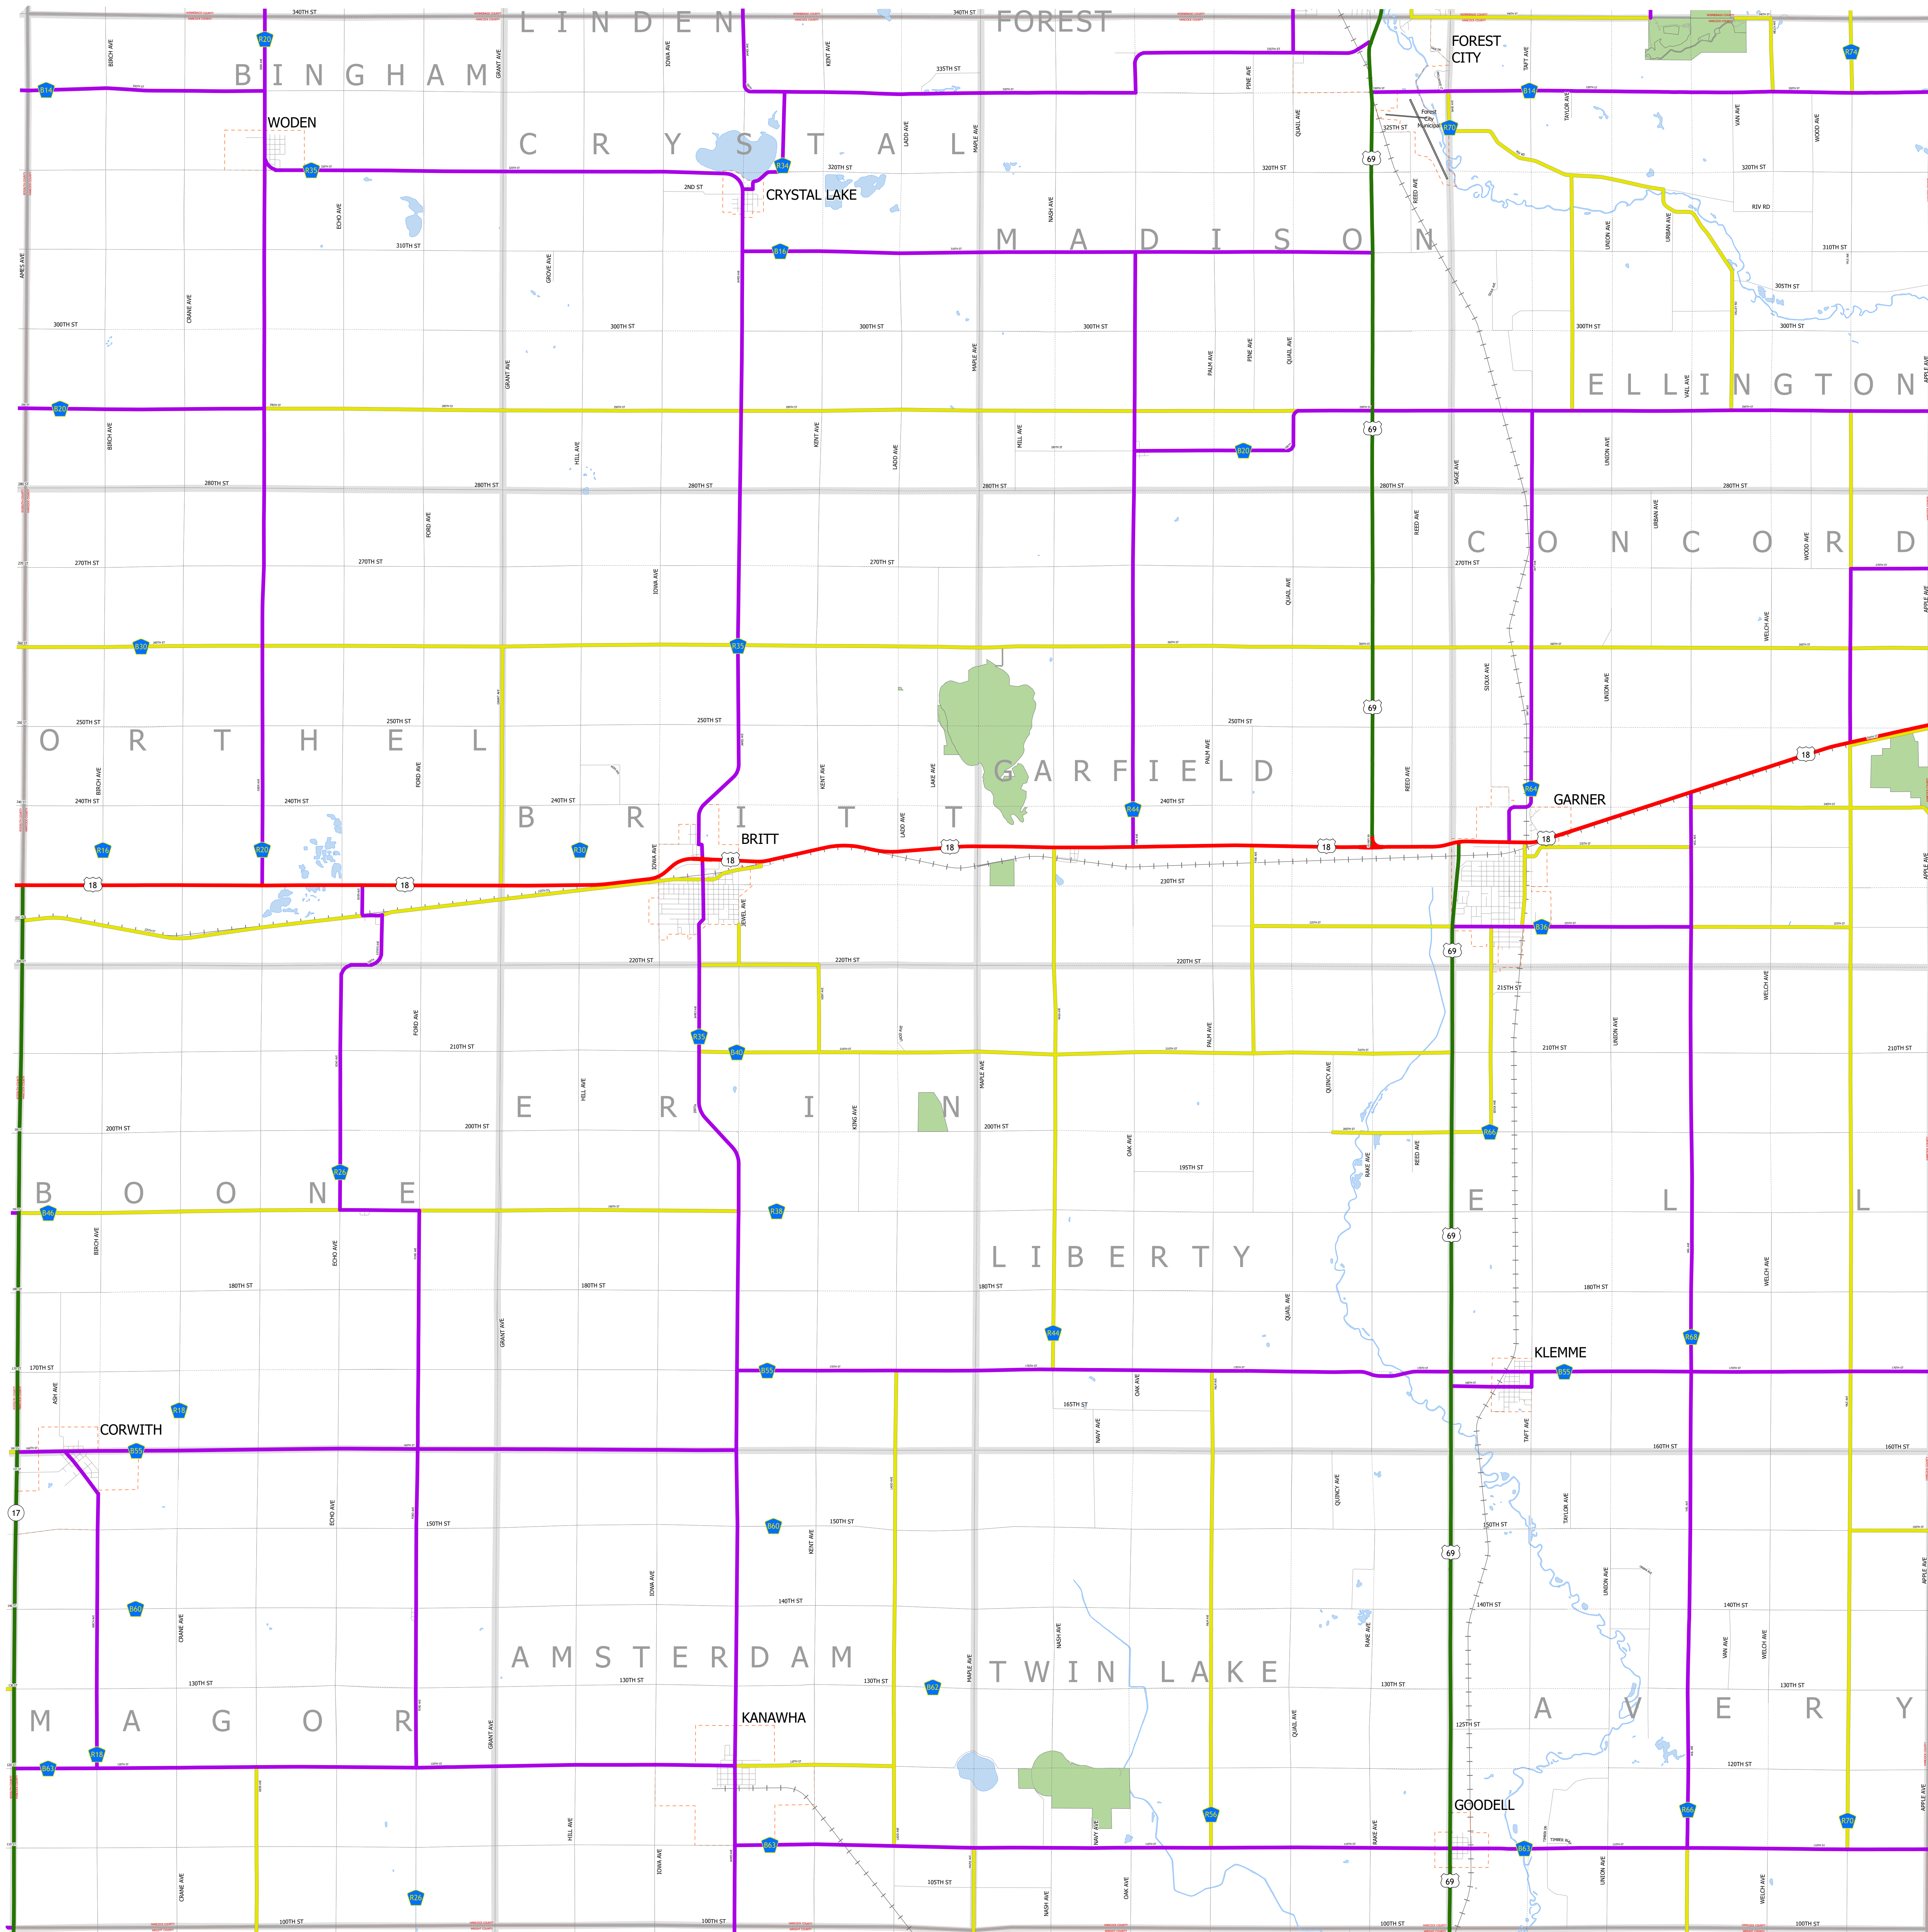

Hancock County IOWA

1/17/2024

-  Interstate
-  Other Principal Arterial
-  Minor Arterial
-  Major Collector
-  Minor Collector
-  Local Roads
-  Corporate Limits
-  Rail Lines
-  State Parks
-  State Institutions
-  Federal Land
-  County Borders
-  Townships
-  Urban Areas

FUTURE CLASSIFIED ROUTES SHOWN AS DASHED LINES

41