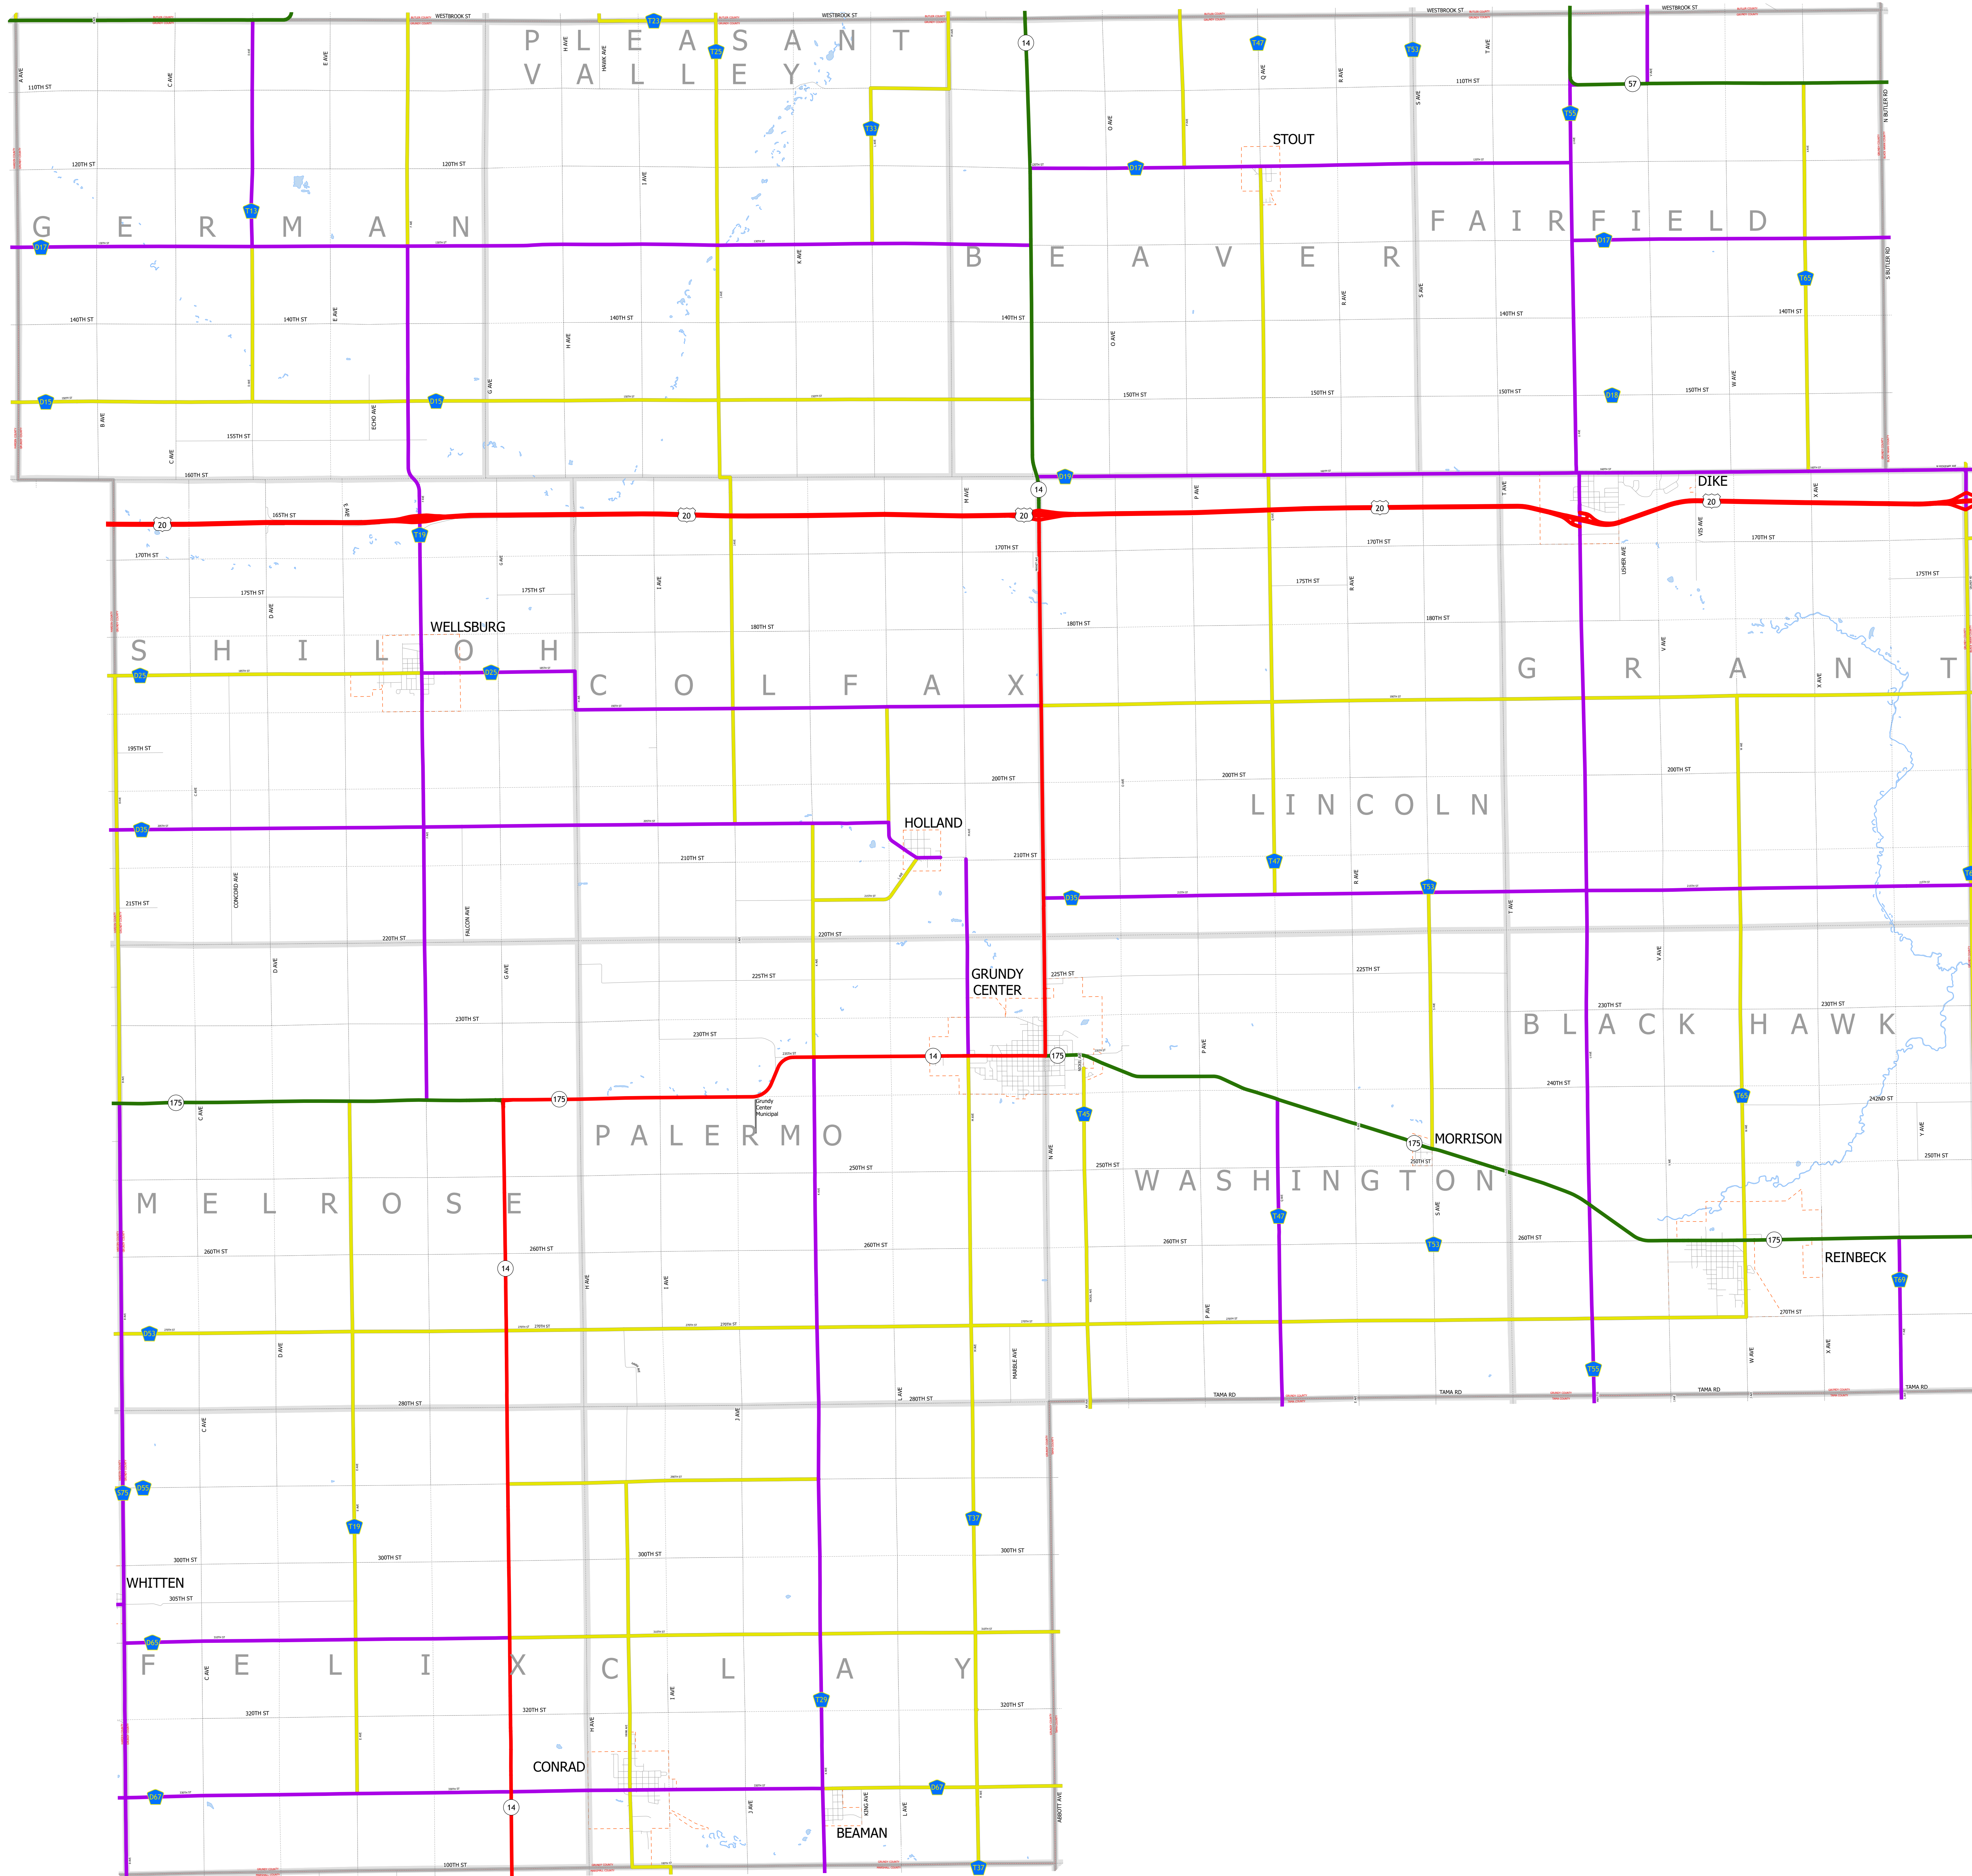

# Grundy County IOWA

1/17/2024

-  Interstate
-  Other Principal Arterial
-  Minor Arterial
-  Major Collector
-  Minor Collector
-  Local Roads
-  Corporate Limits
-  Rail Lines
-  State Parks
-  State Institutions
-  Federal Land
-  County Borders
-  Townships
-  Urban Areas

FUTURE CLASSIFIED ROUTES SHOWN AS DASHED LINES

38