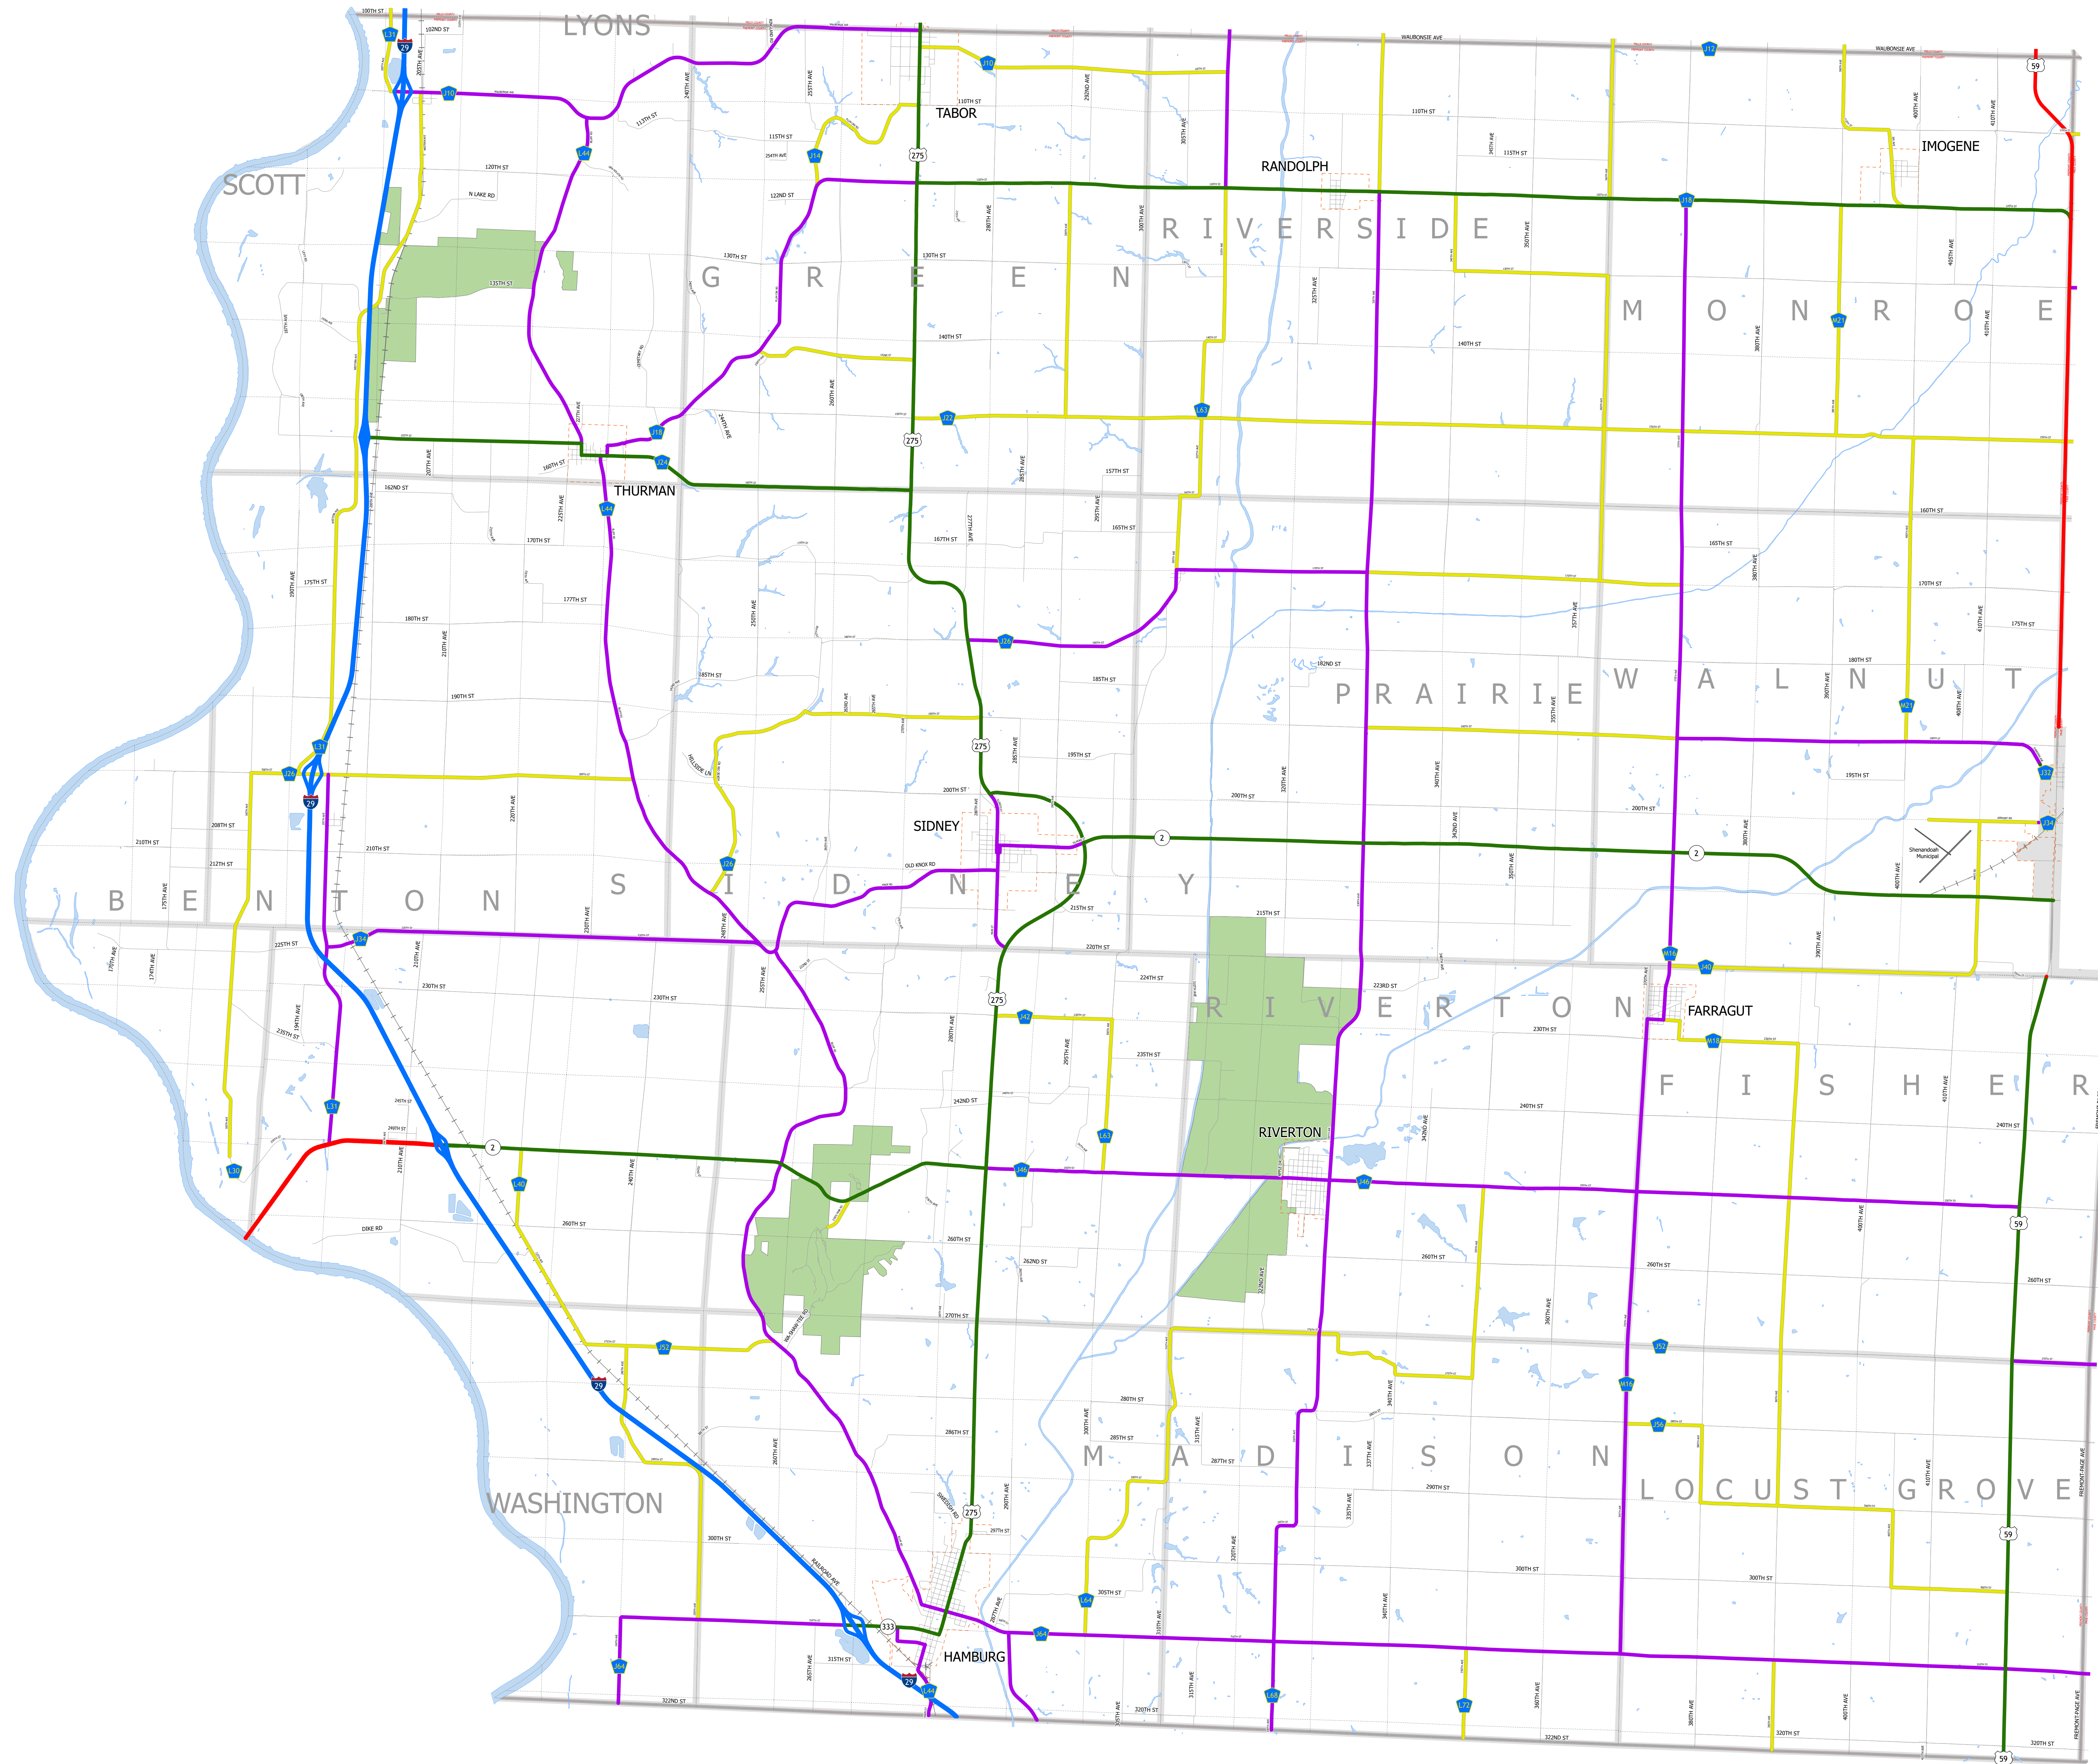

# Fremont County IOWA

1/17/2024

- Interstate
- Other Principal Arterial
- Minor Arterial
- Major Collector
- Minor Collector
- Local Roads
- Corporate Limits
- Rail Lines
- State Parks
- State Institutions
- Federal Land
- County Borders
- Townships
- Urban Areas

FUTURE CLASSIFIED ROUTES SHOWN AS DASHED LINES

36