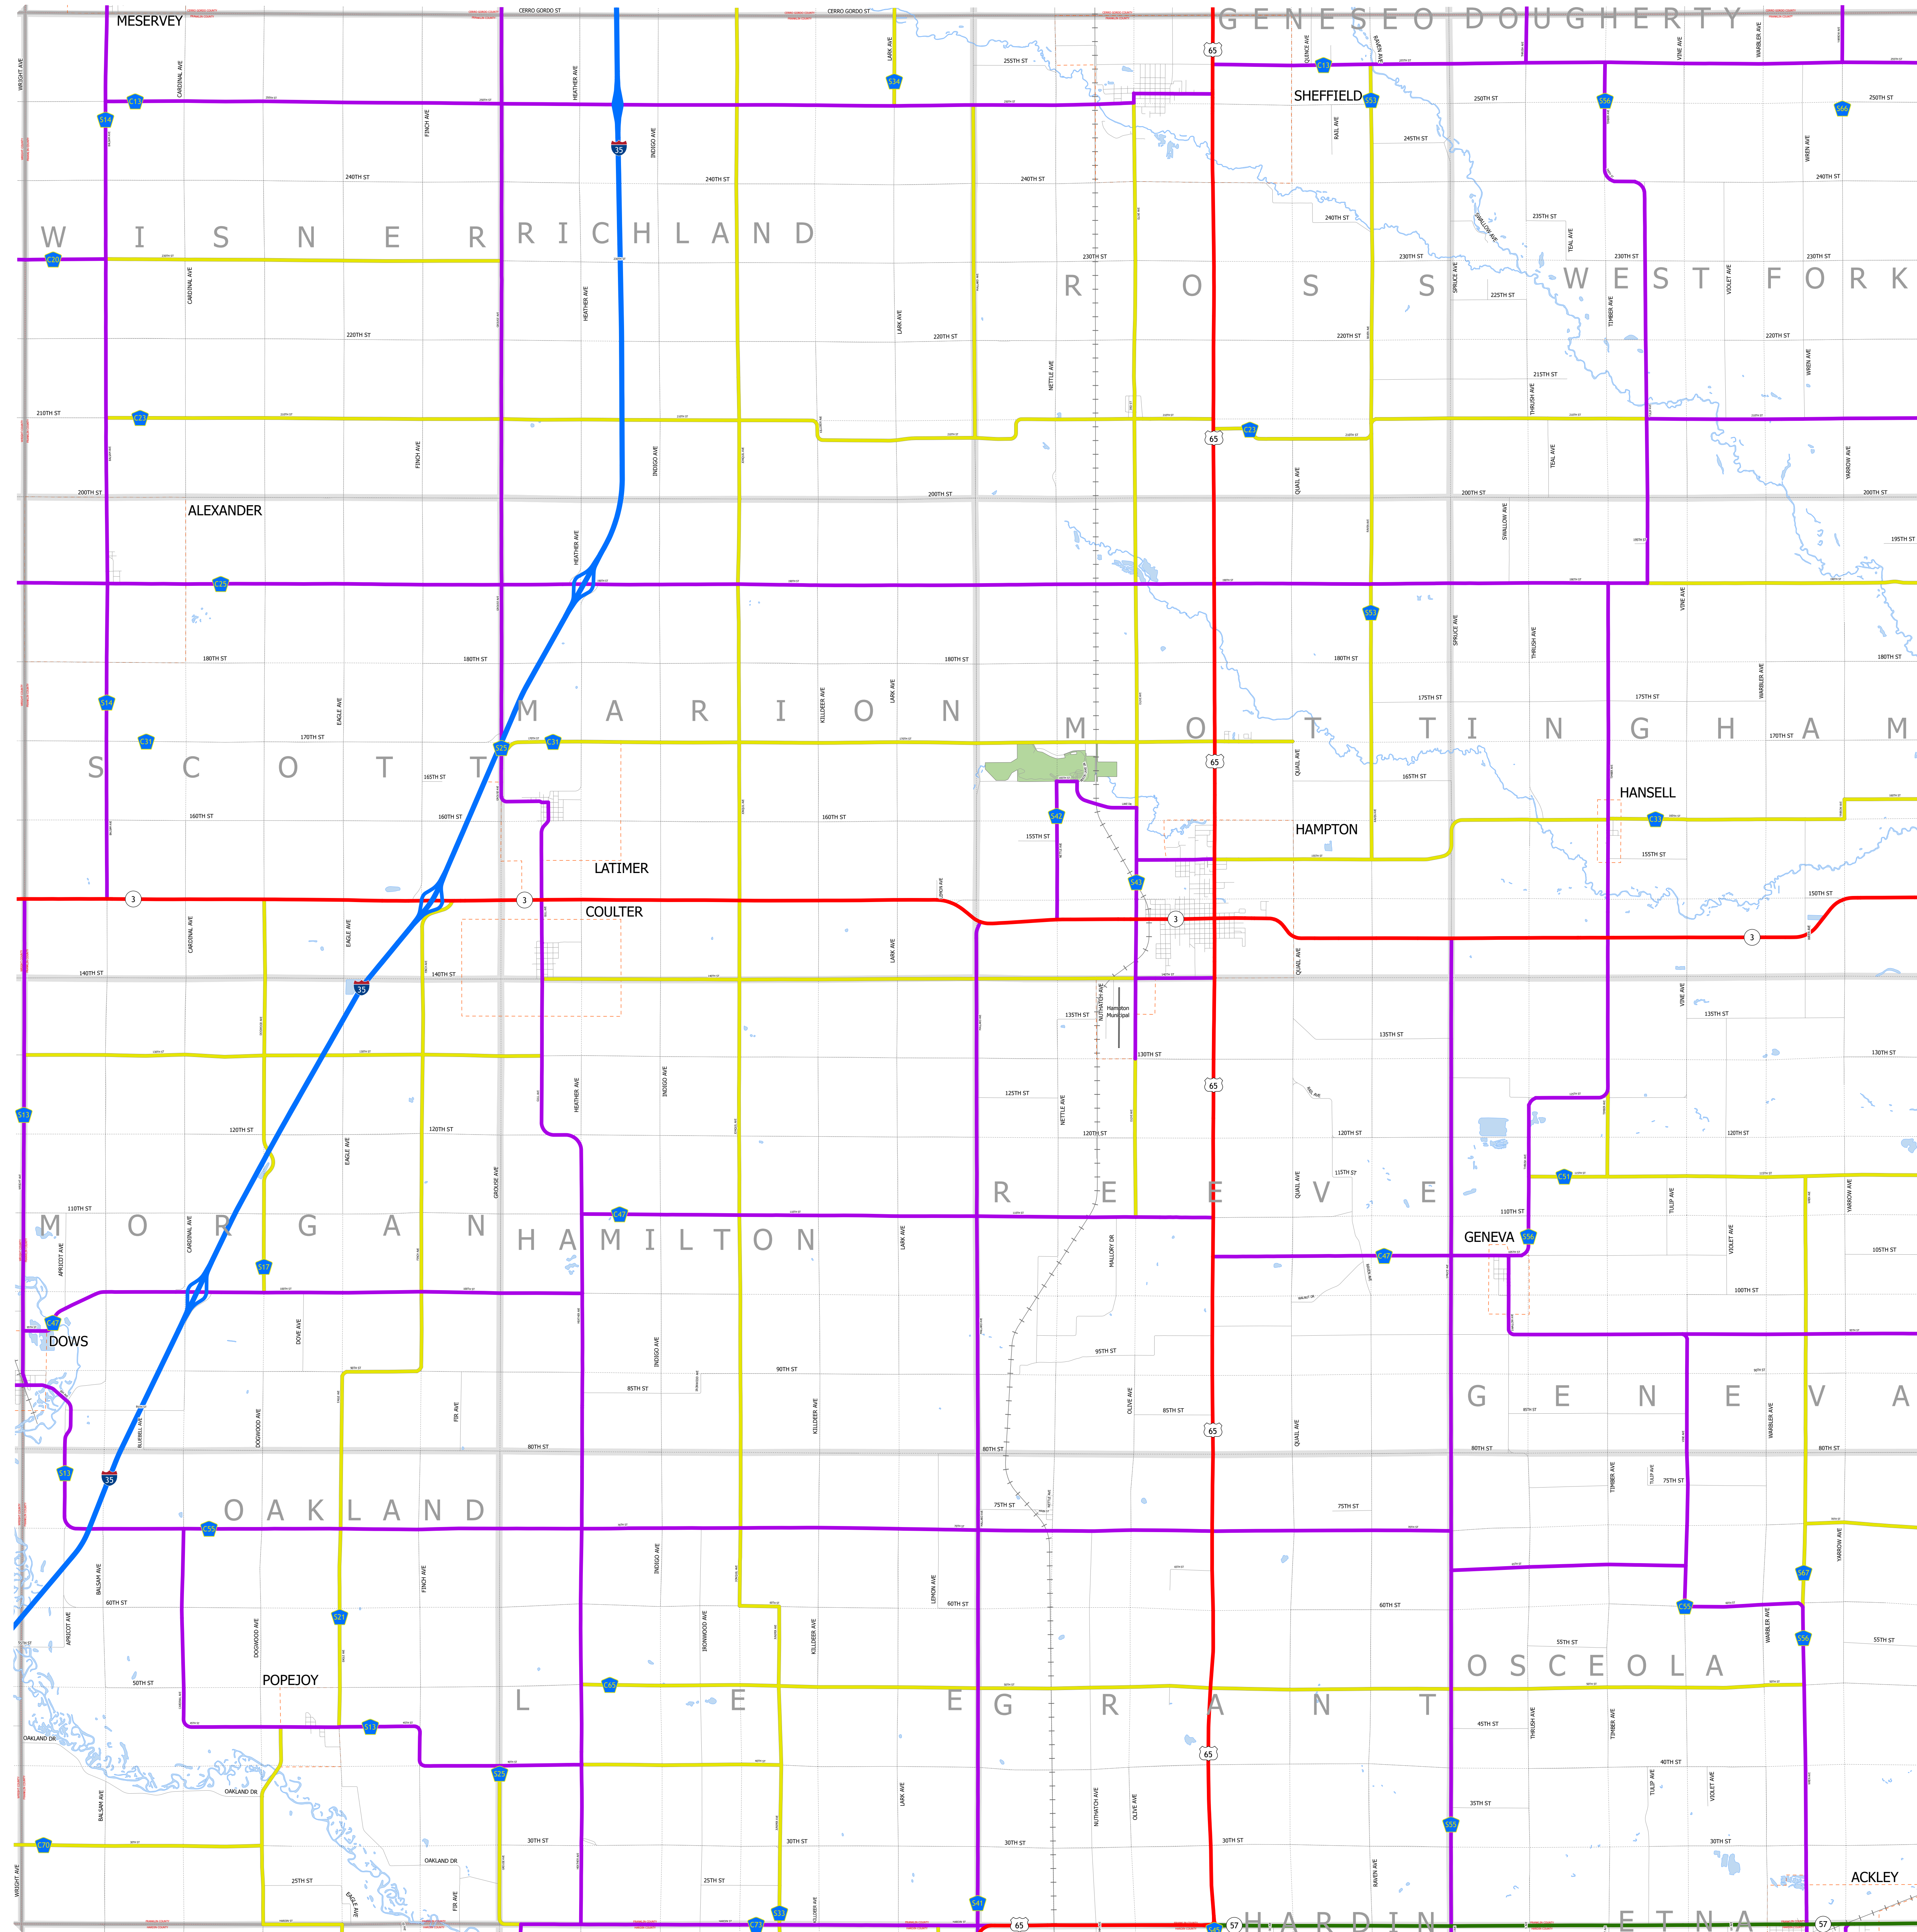

Franklin County IOWA

1/17/2024

-  Interstate
-  Other Principal Arterial
-  Minor Arterial
-  Major Collector
-  Minor Collector
-  Local Roads
-  Corporate Limits
-  Rail Lines
-  State Parks
-  State Institutions
-  Federal Land
-  County Borders
-  Townships
-  Urban Areas

FUTURE CLASSIFIED ROUTES SHOWN AS DASHED LINES

35