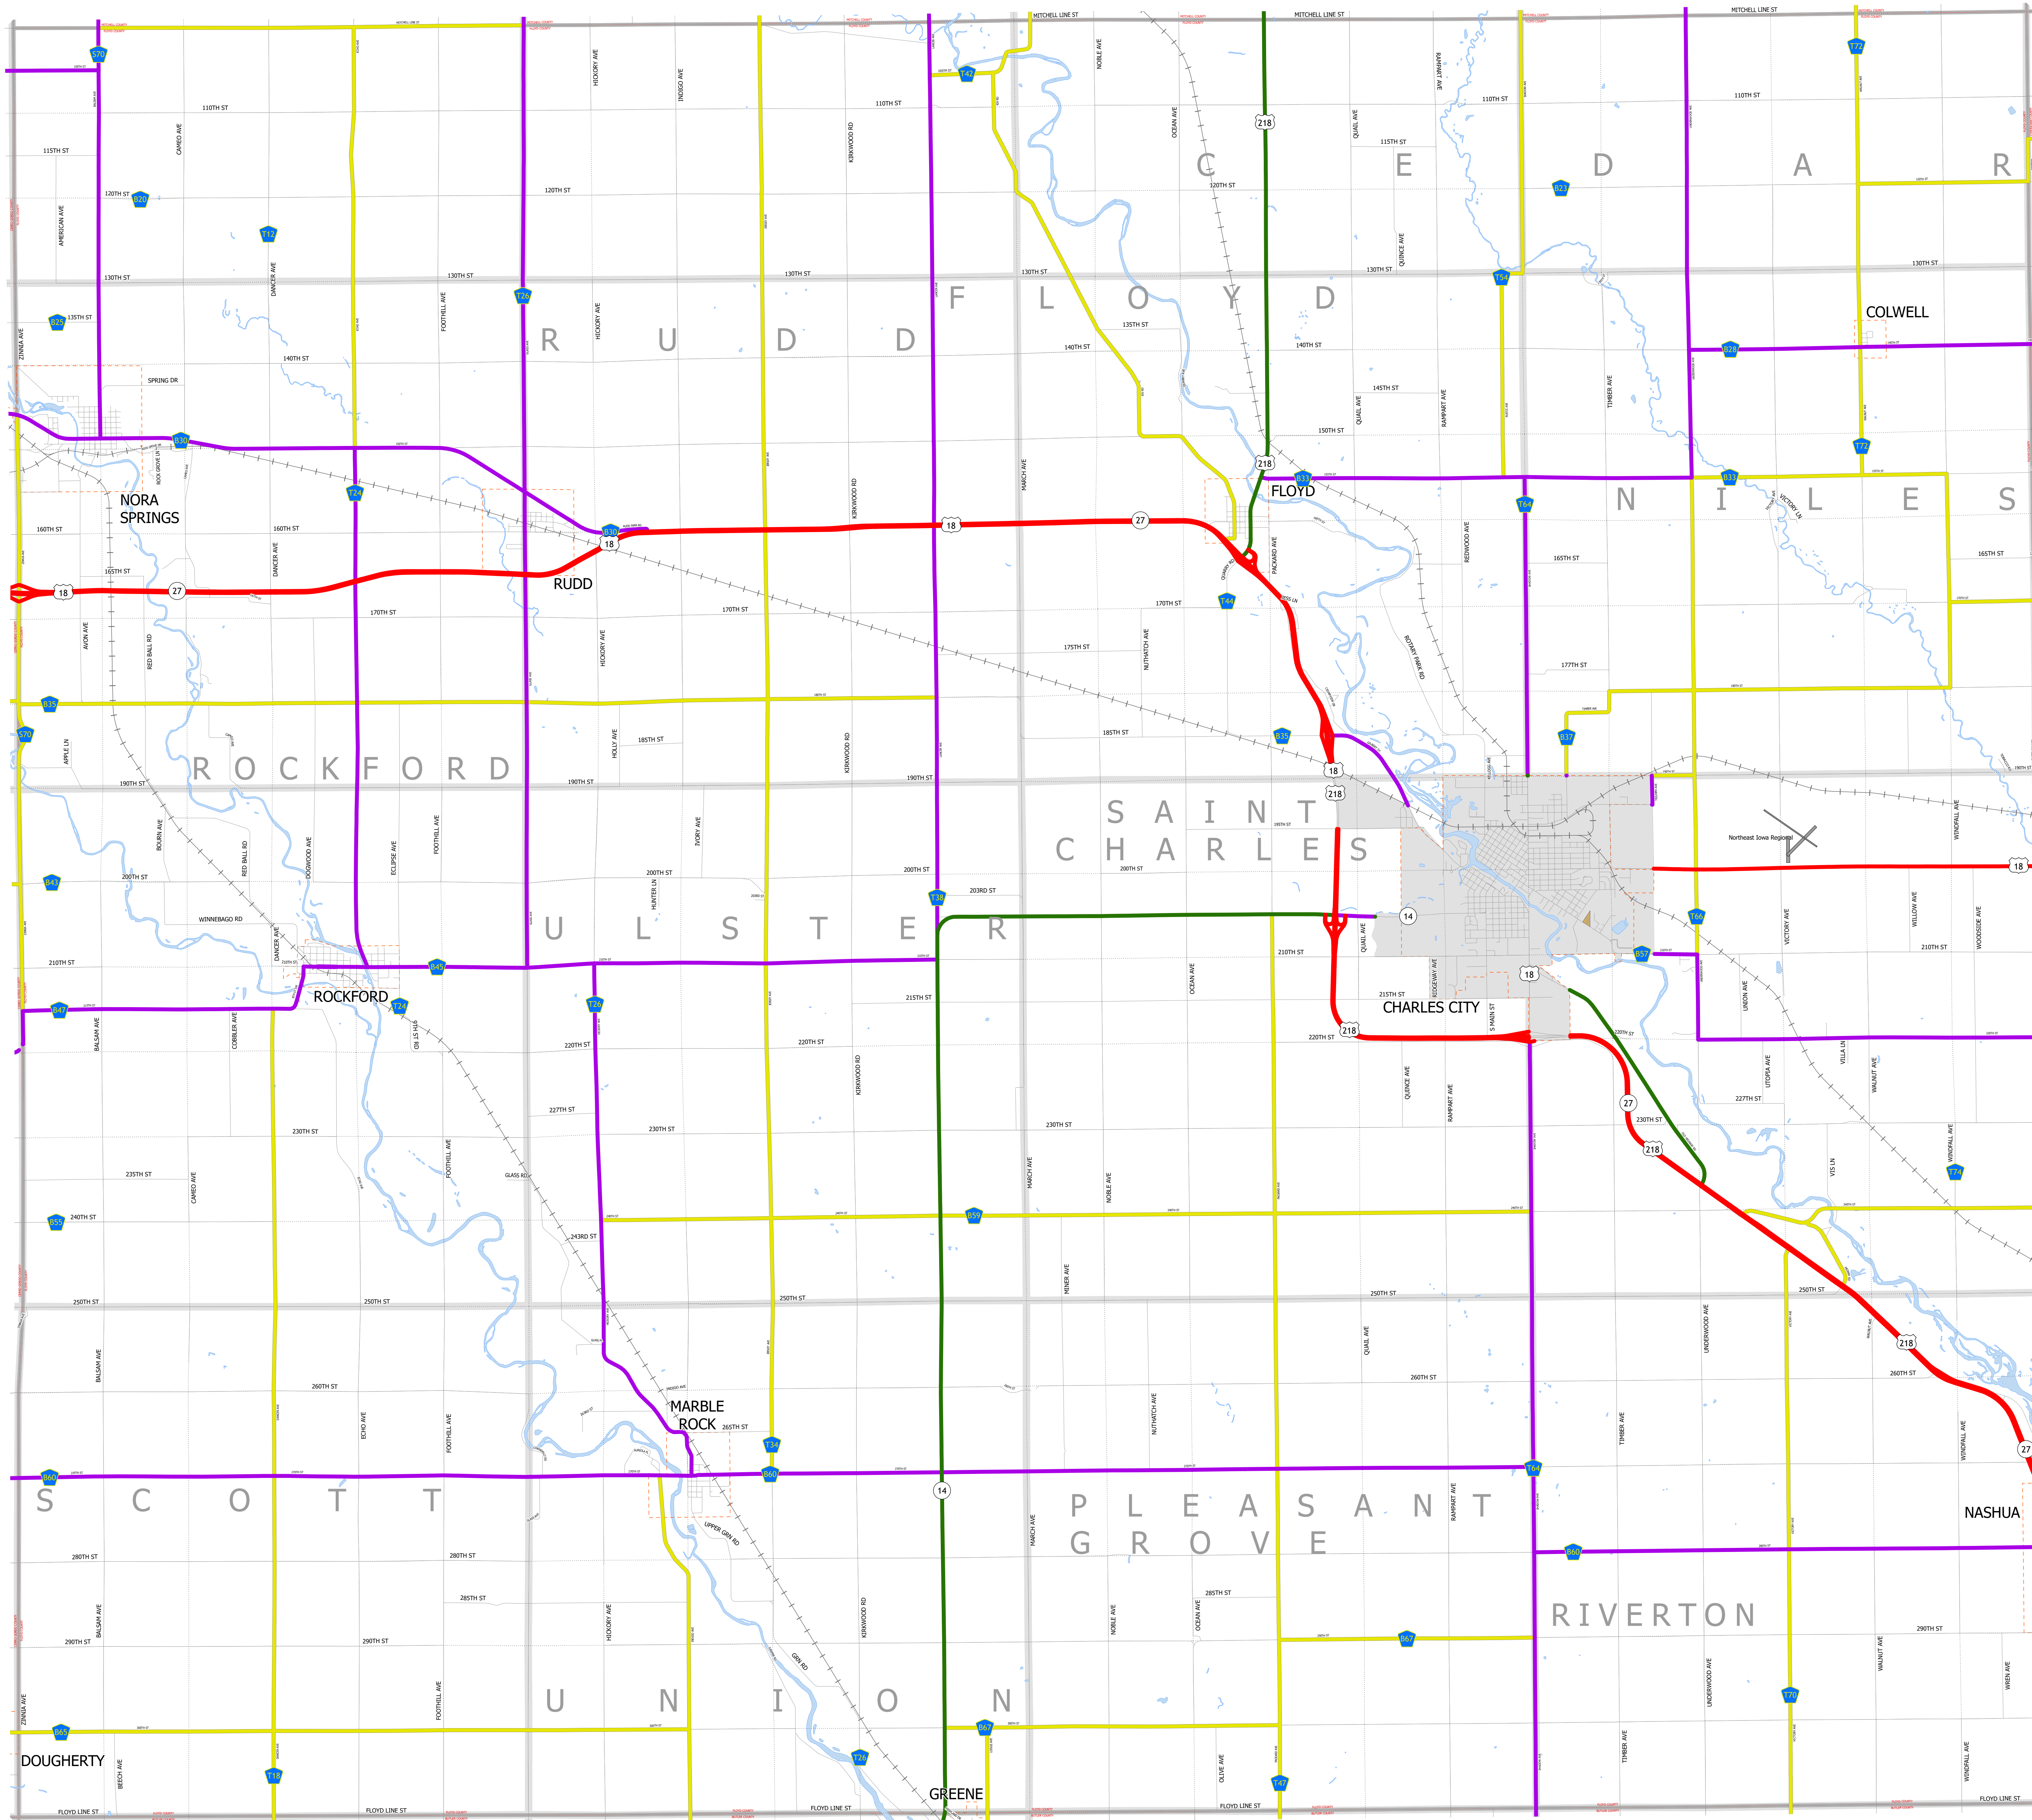

# Floyd County IOWA

1/17/2024

- Interstate
- Other Principal Arterial
- Minor Arterial
- Major Collector
- Minor Collector
- Local Roads
- Corporate Limits
- Rail Lines
- State Parks
- State Institutions
- Federal Land
- County Borders
- Townships
- Urban Areas

FUTURE CLASSIFIED ROUTES SHOWN AS DASHED LINES

34