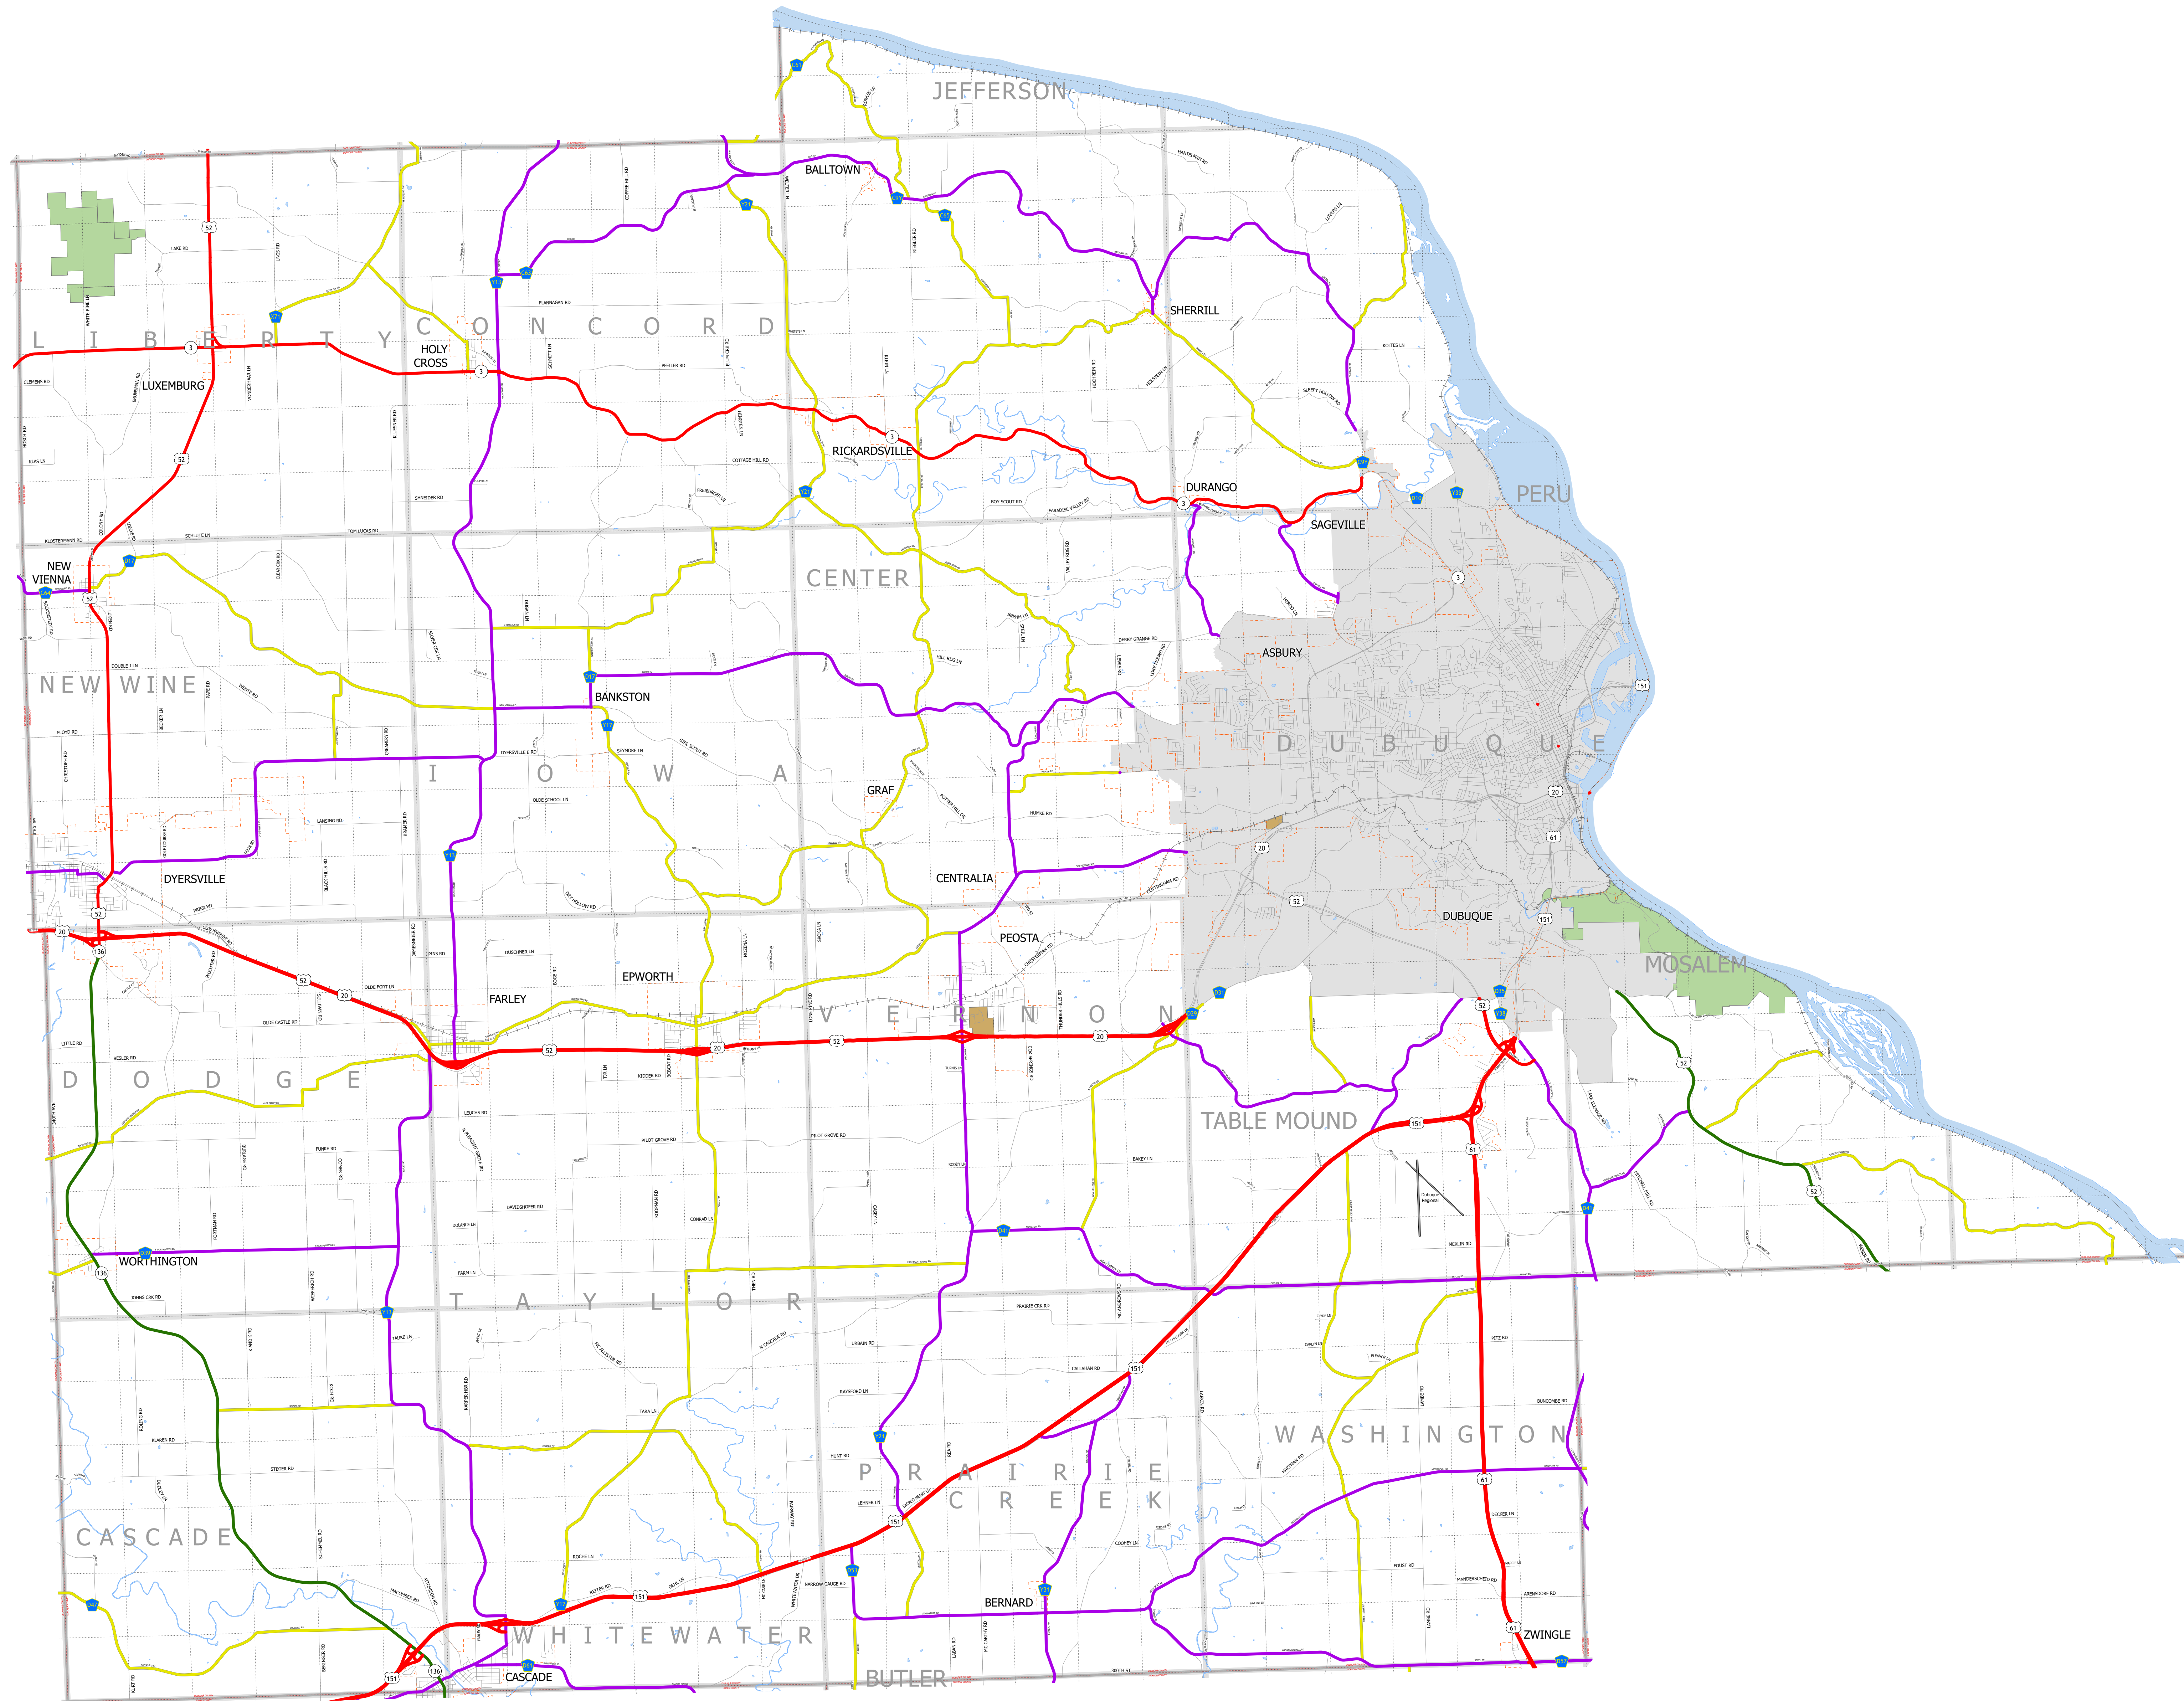

Dubuque County IOWA

1/17/2024

- Interstate
- Other Principal Arterial
- Minor Arterial
- Major Collector
- Minor Collector
- Local Roads
- Corporate Limits
- Rail Lines
- State Parks
- State Institutions
- Federal Land
- County Borders
- Townships
- Urban Areas

FUTURE CLASSIFIED ROUTES SHOWN AS DASHED LINES

31