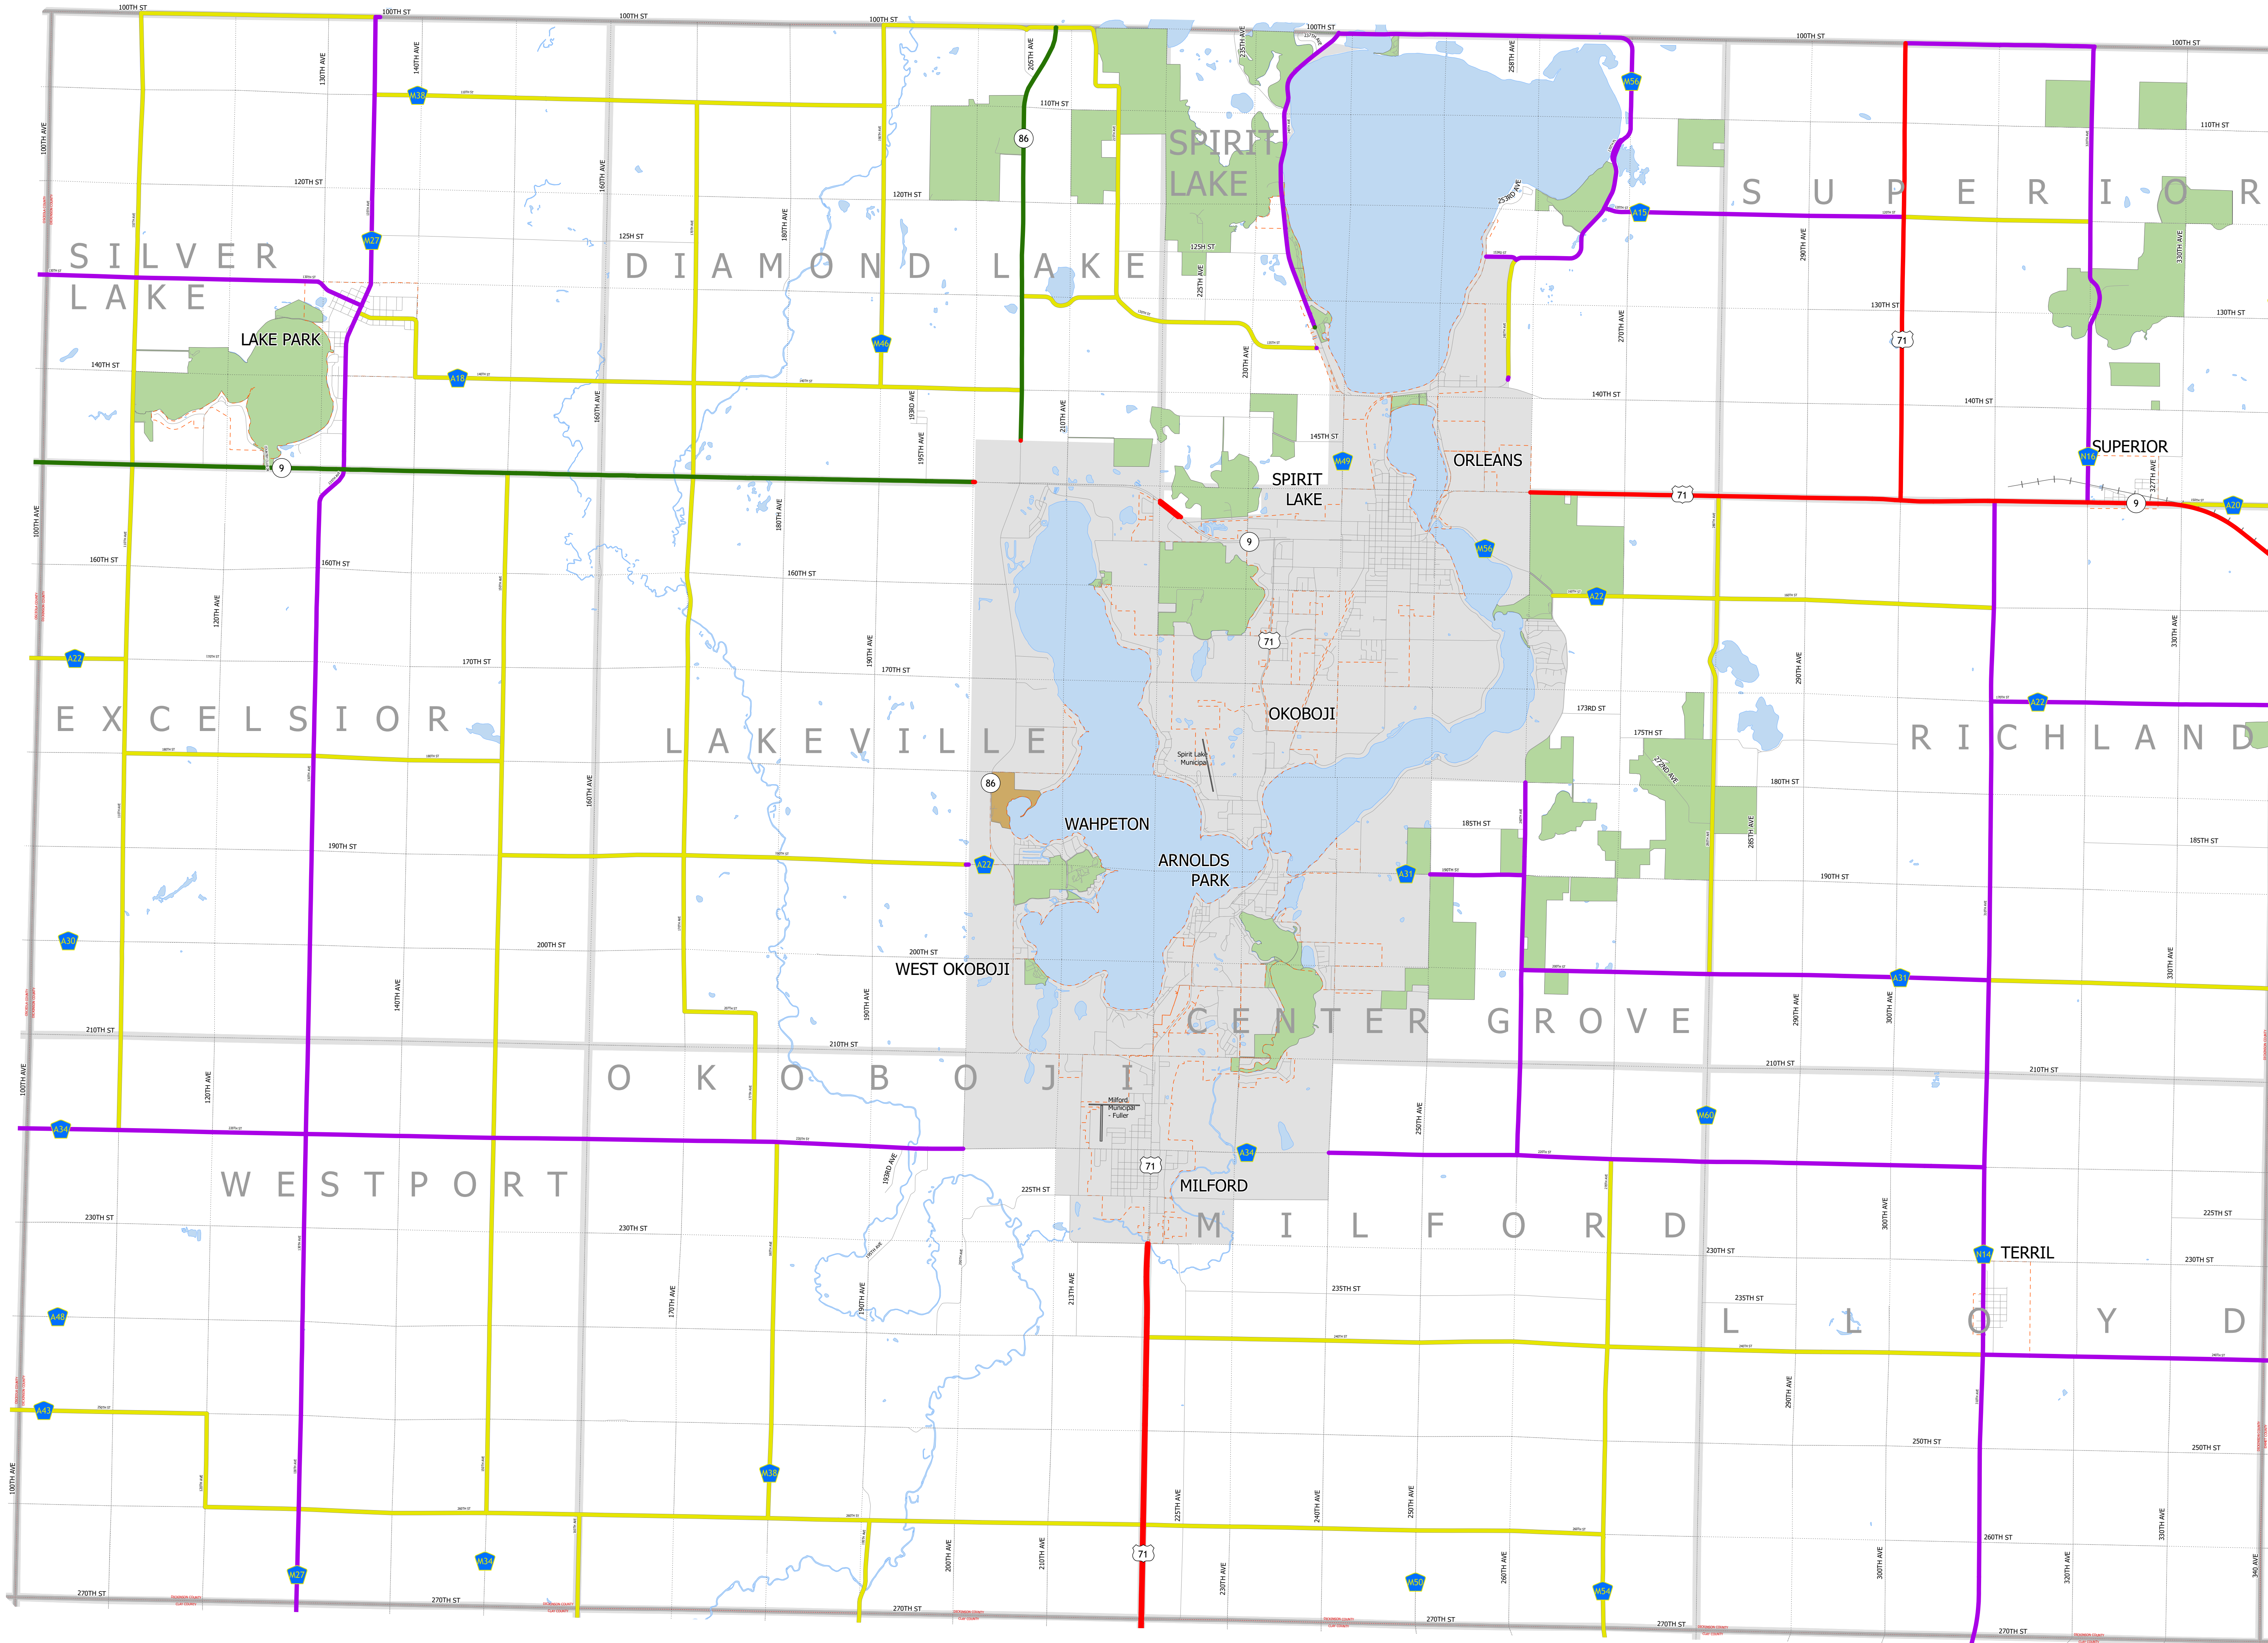

Dickinson County IOWA

1/17/2024

- Interstate
- Other Principal Arterial
- Minor Arterial
- Major Collector
- Minor Collector
- Local Roads
- Corporate Limits
- Rail Lines
- State Parks
- State Institutions
- Federal Land
- County Borders
- Townships
- Urban Areas

FUTURE CLASSIFIED ROUTES SHOWN AS DASHED LINES

30