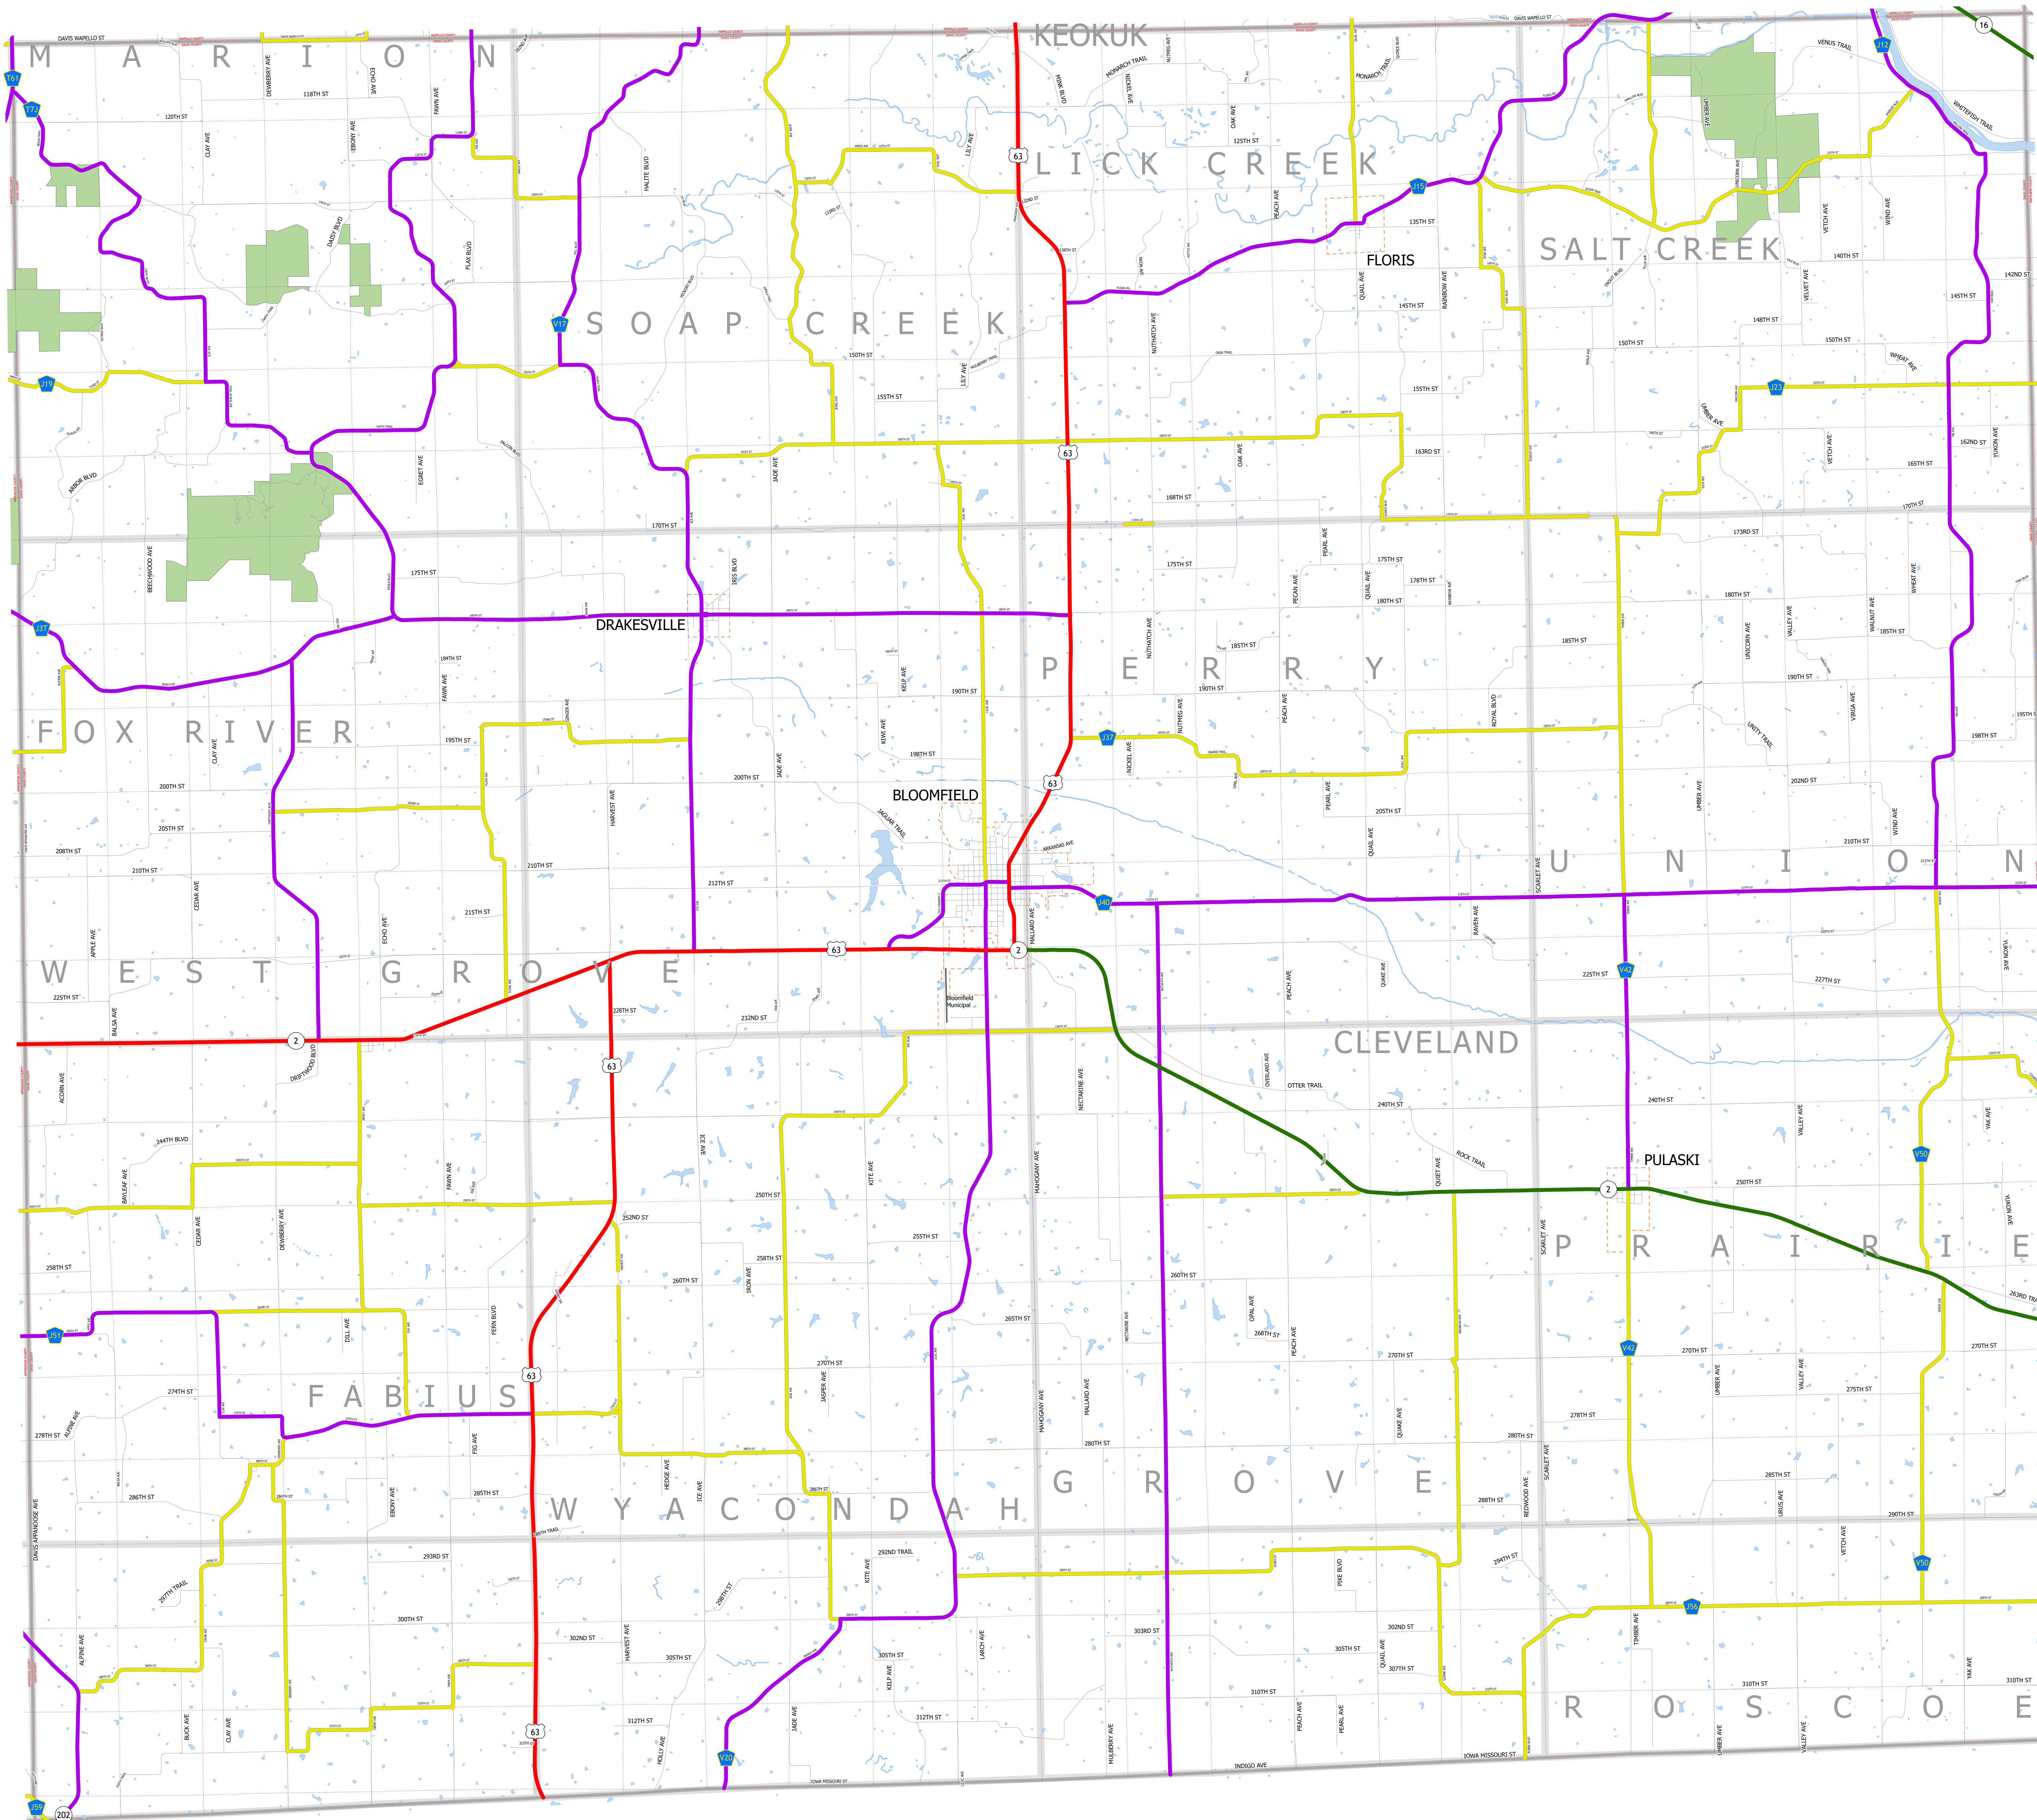

Davis County IOWA

1/17/2024

-  Interstate
-  Other Principal Arterial
-  Minor Arterial
-  Major Collector
-  Minor Collector
-  Local Roads
-  Corporate Limits
-  Rail Lines
-  State Parks
-  State Institutions
-  Federal Land
-  County Borders
-  Townships
-  Urban Areas

FUTURE CLASSIFIED ROUTES SHOWN AS DASHED LINES

26