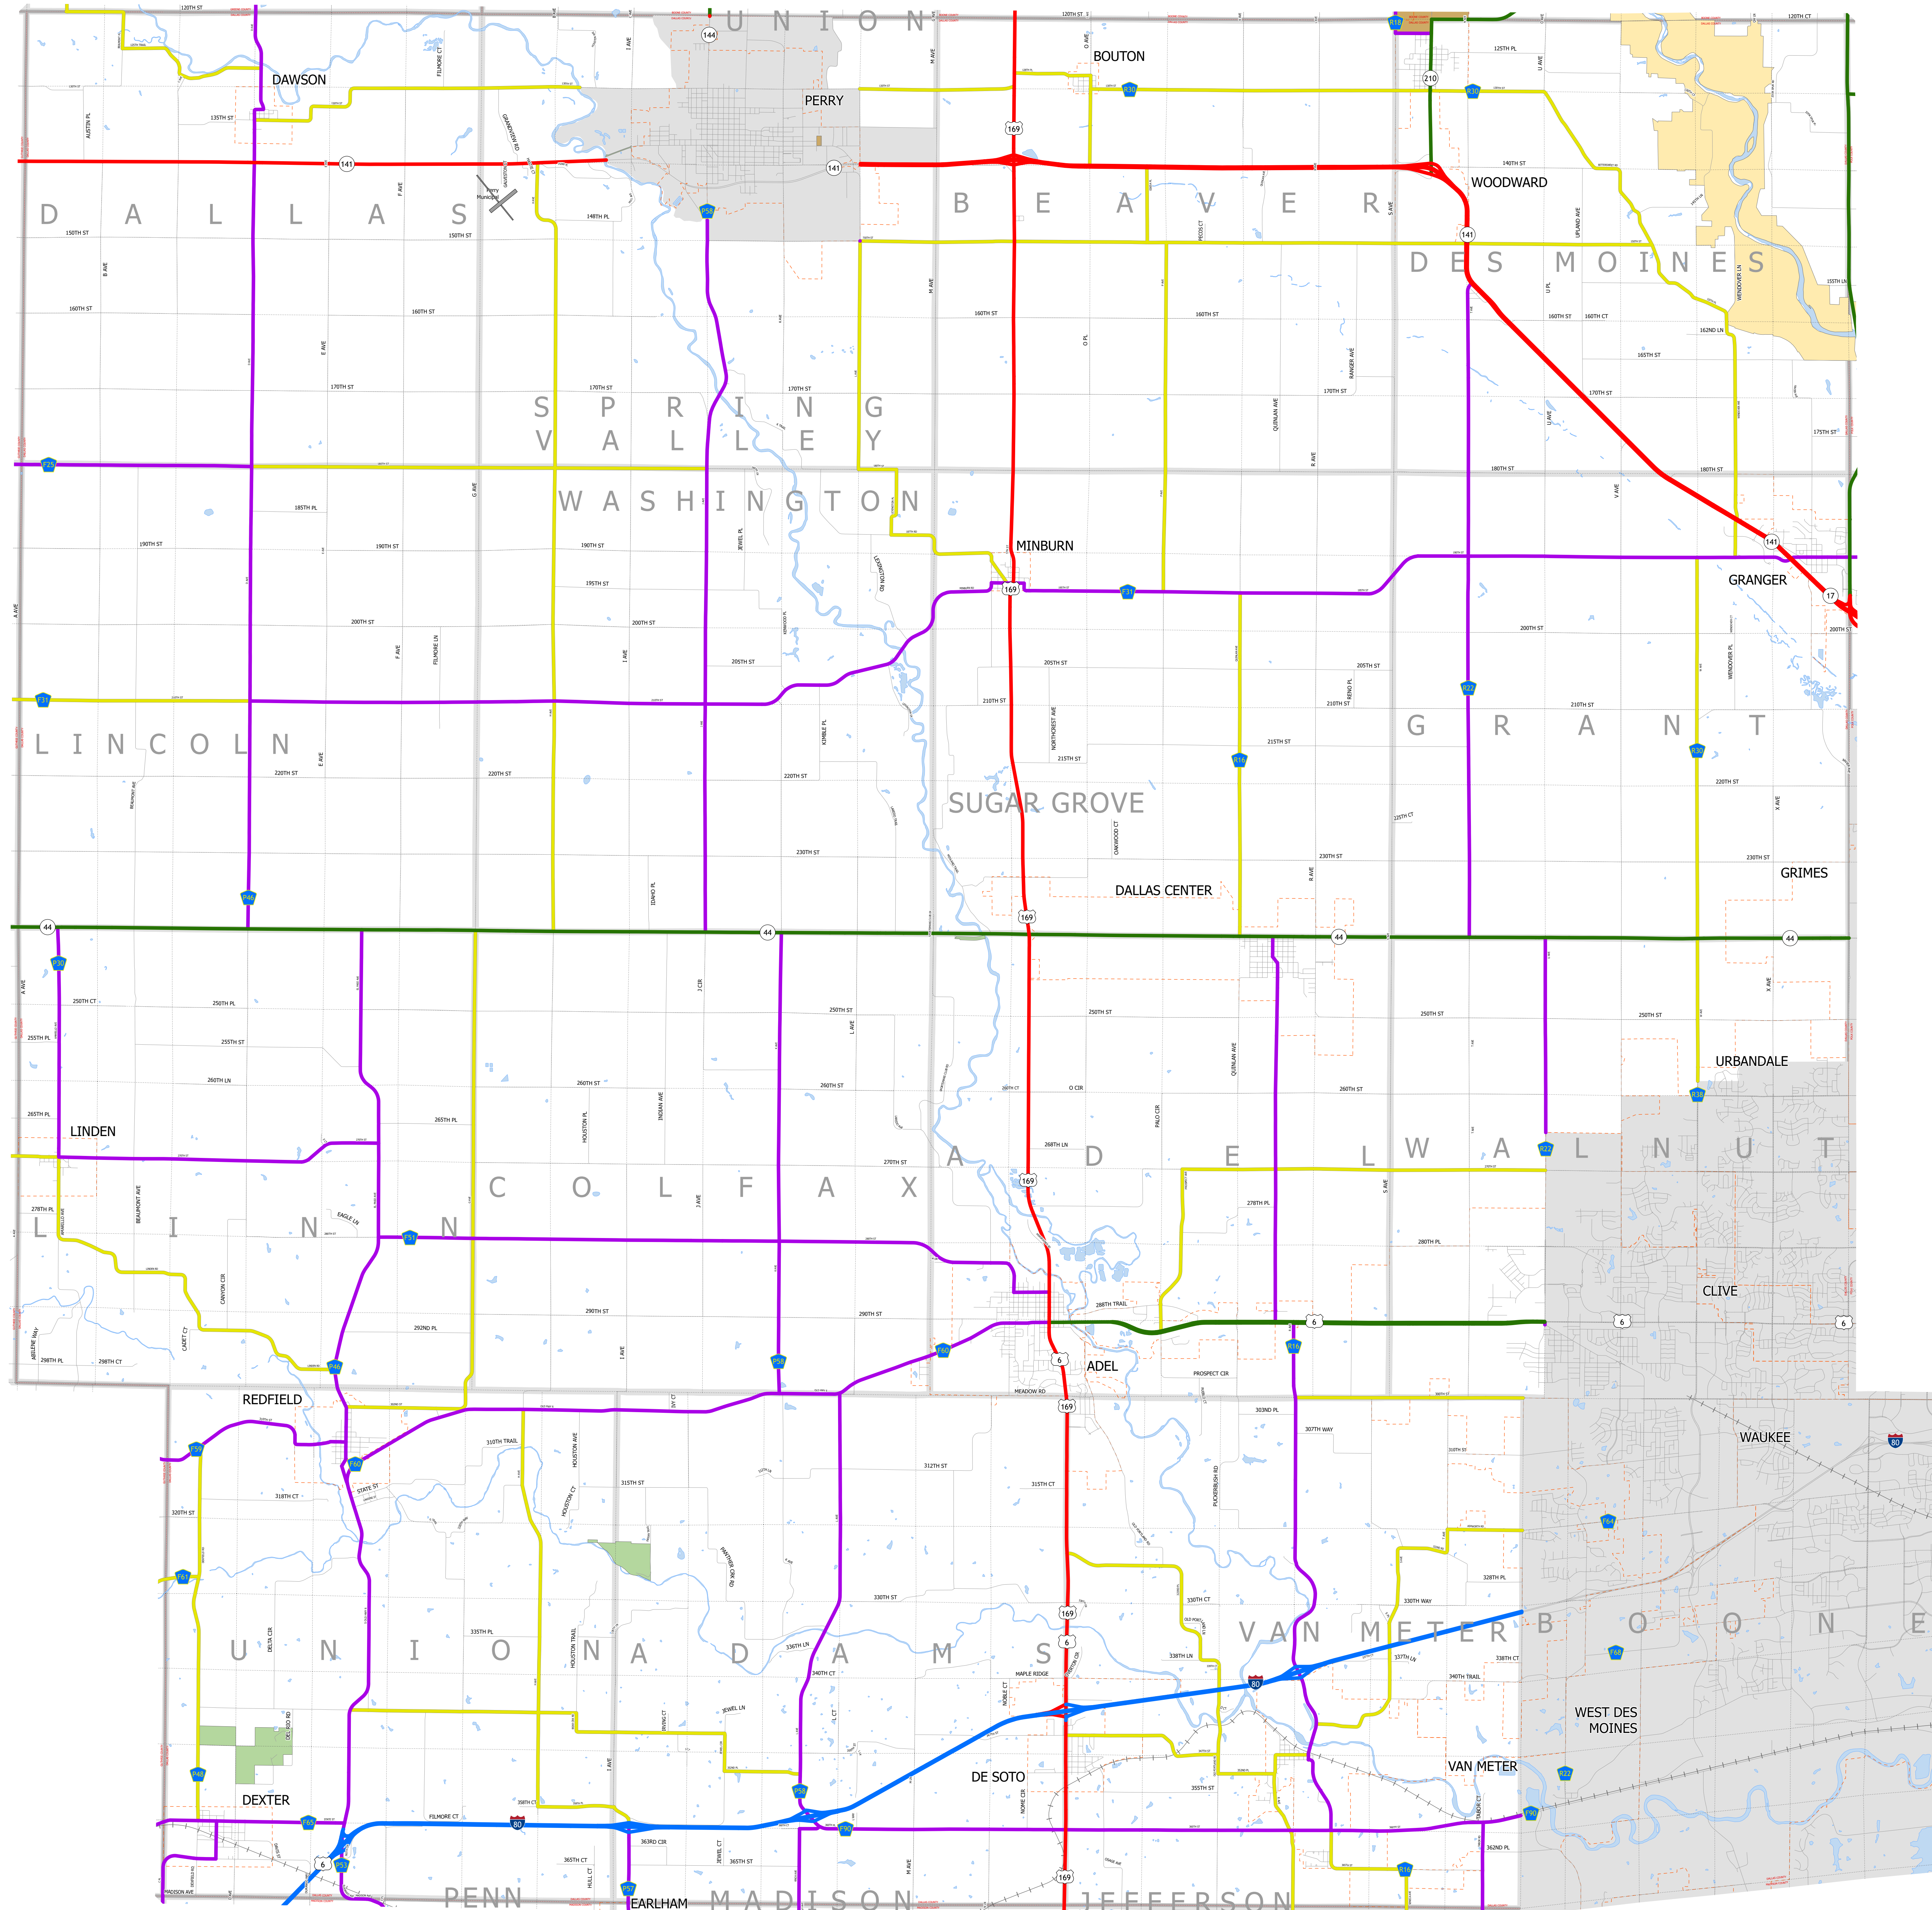

Dallas County IOWA

1/17/2024

-  Interstate
-  Other Principal Arterial
-  Minor Arterial
-  Major Collector
-  Minor Collector
-  Local Roads
-  Corporate Limits
-  Rail Lines
-  State Parks
-  State Institutions
-  Federal Land
-  County Borders
-  Townships
-  Urban Areas

FUTURE CLASSIFIED ROUTES SHOWN AS DASHED LINES

25