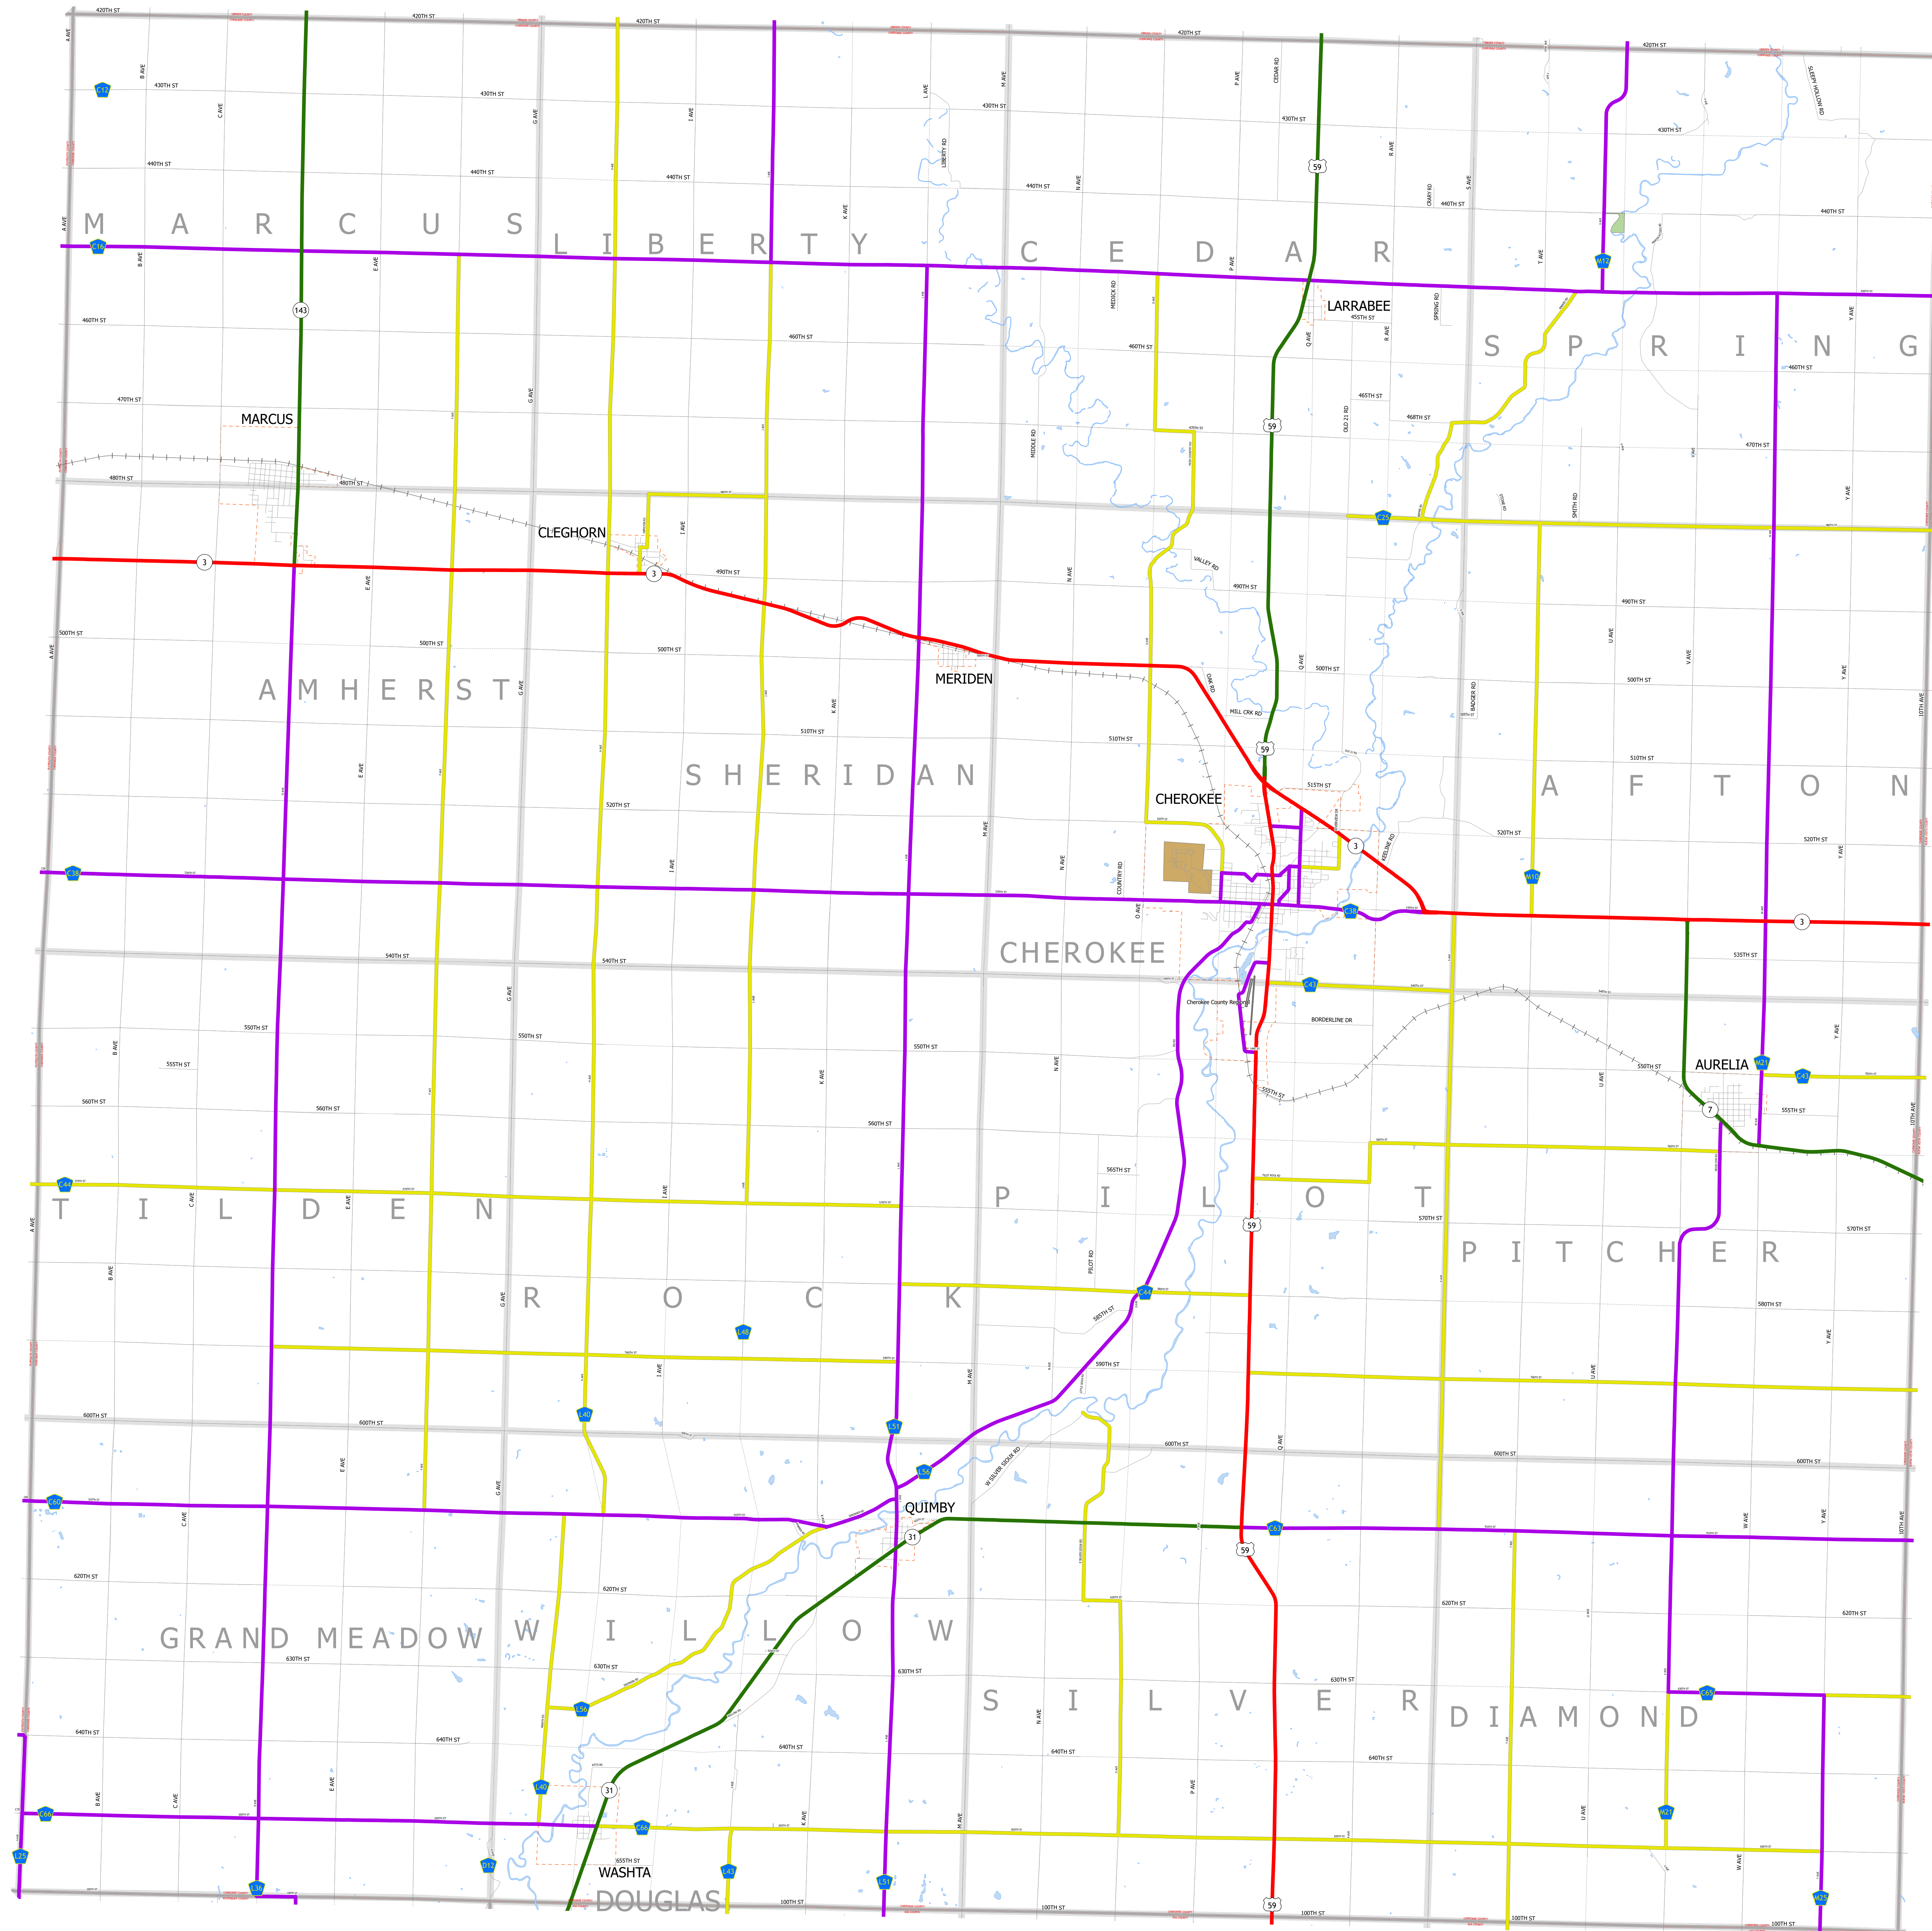

Cherokee County IOWA

1/17/2024

- Interstate
- Other Principal Arterial
- Minor Arterial
- Major Collector
- Minor Collector
- Local Roads
- Corporate Limits
- Rail Lines
- State Parks
- State Institutions
- Federal Land
- County Borders
- Townships
- Urban Areas

FUTURE CLASSIFIED ROUTES SHOWN AS DASHED LINES

18