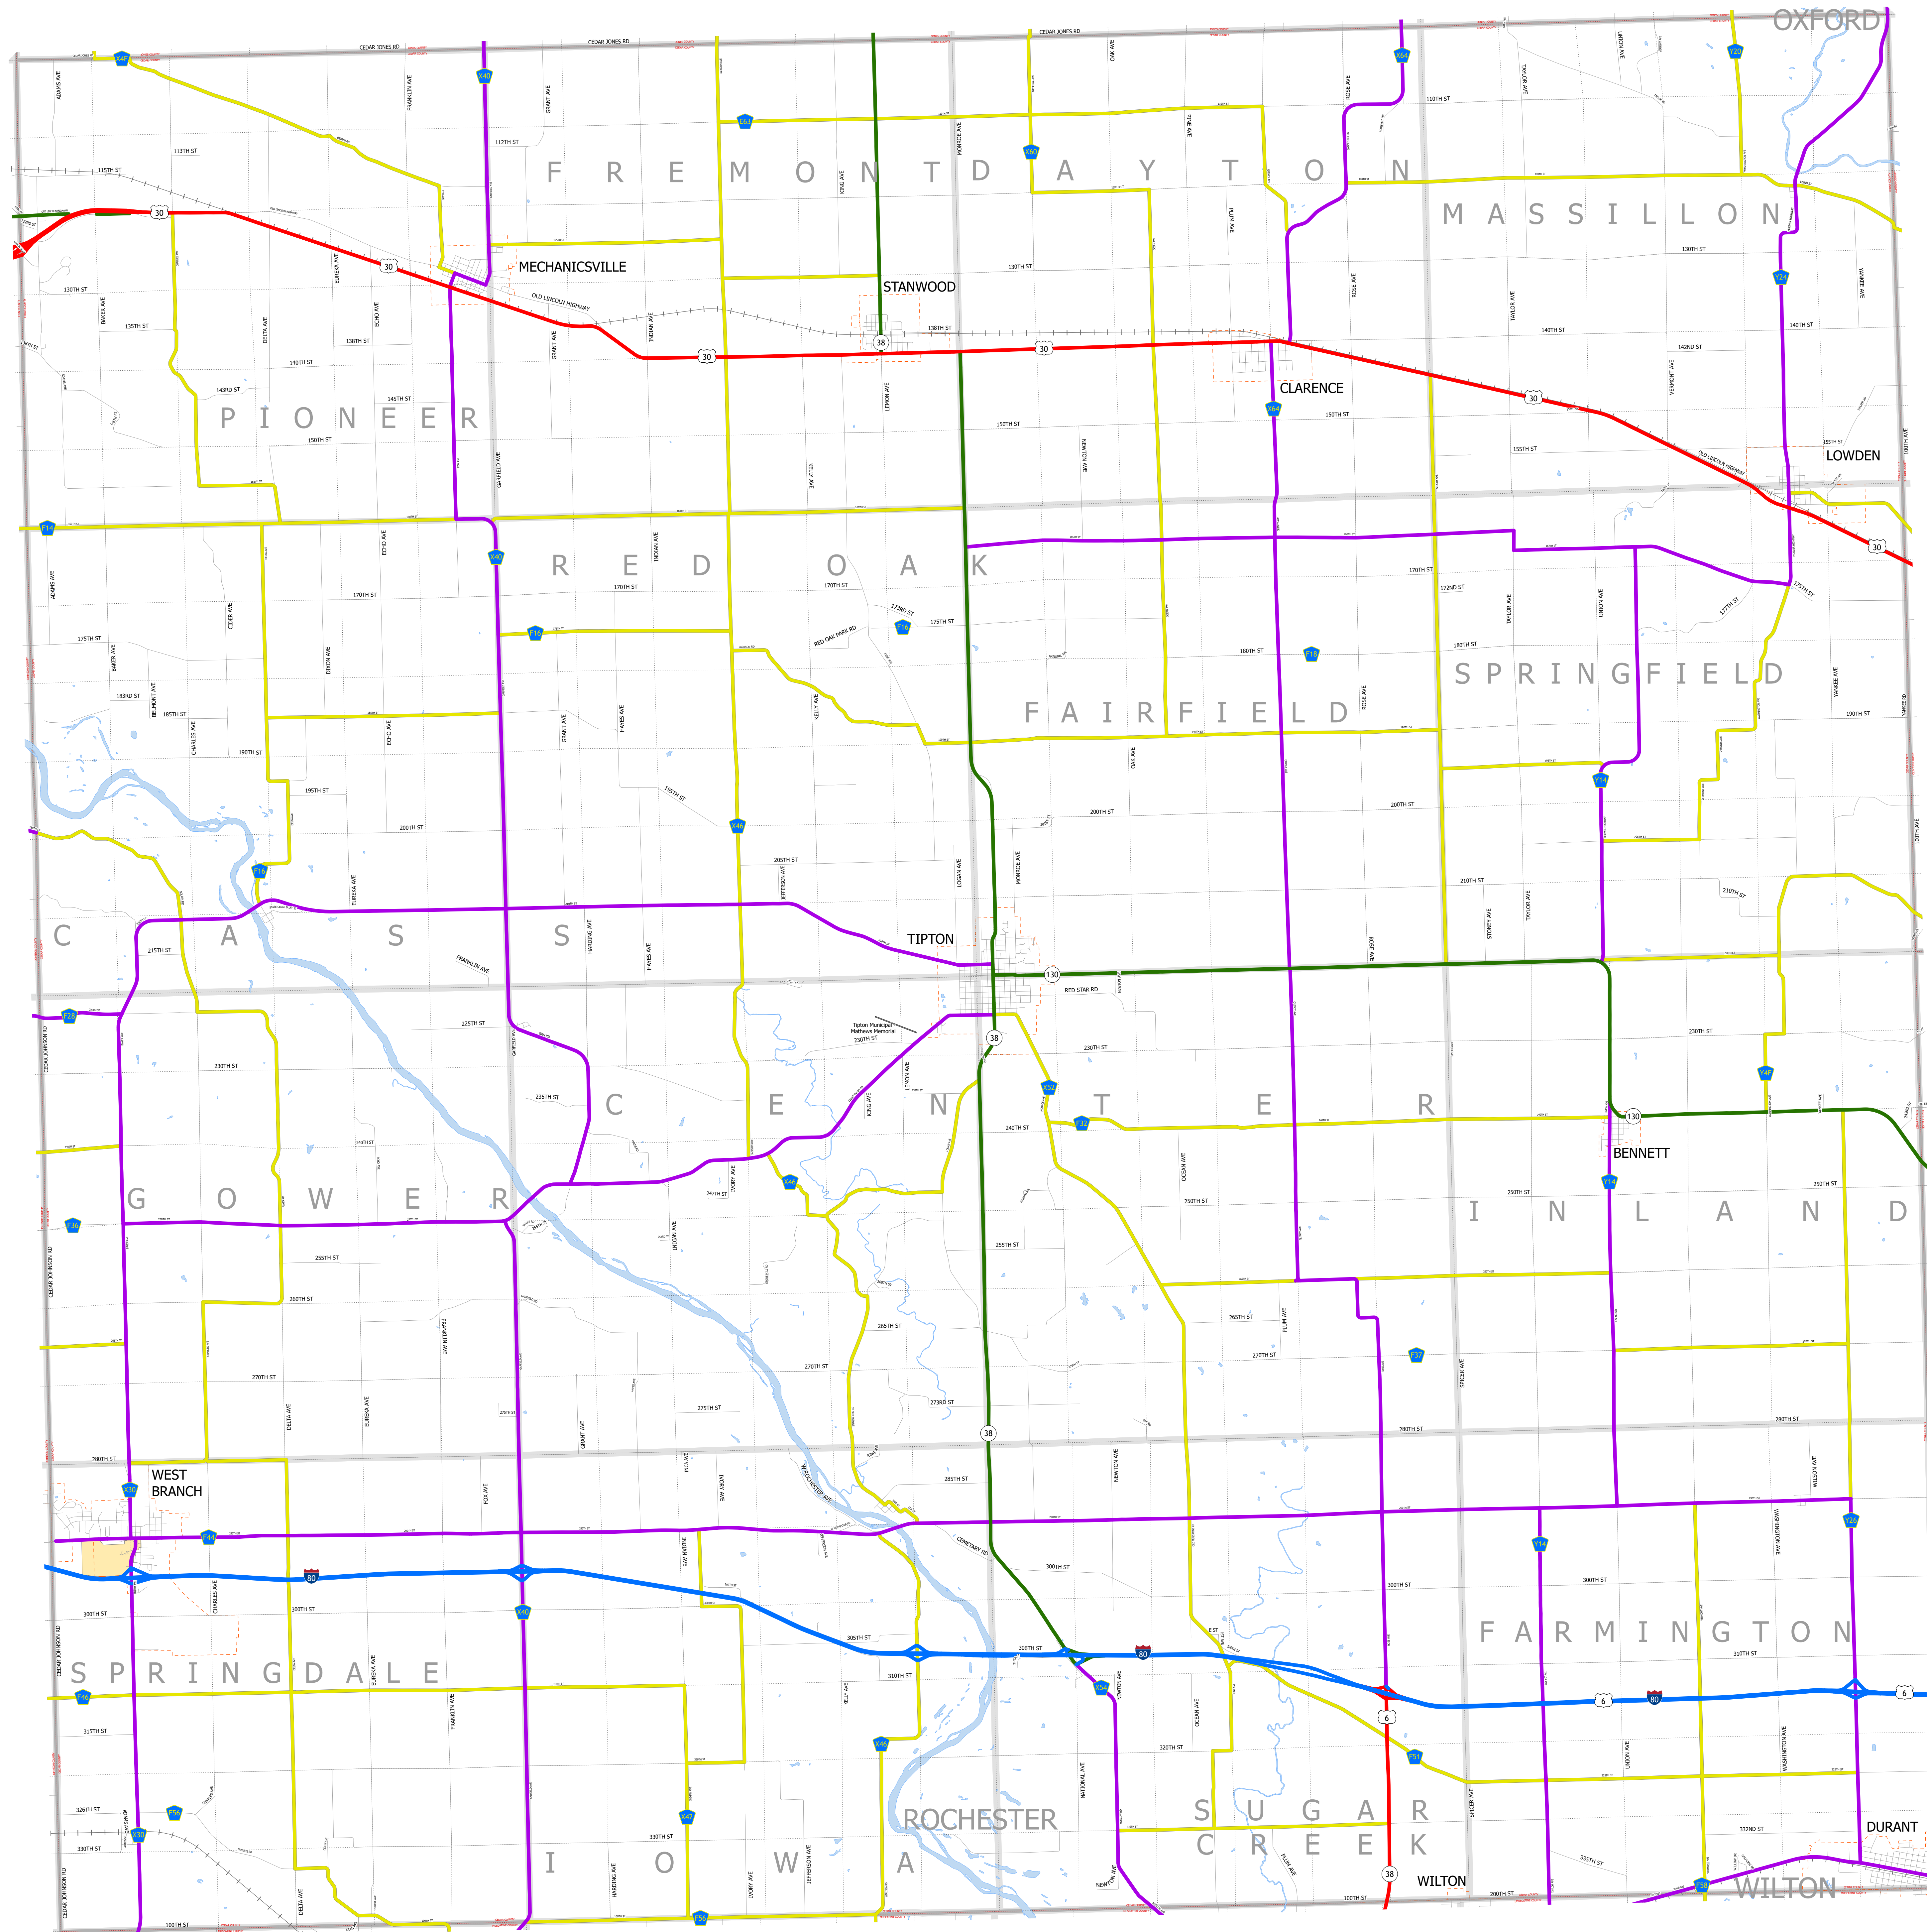

Cedar County IOWA

1/17/2024

-  Interstate
-  Other Principal Arterial
-  Minor Arterial
-  Major Collector
-  Minor Collector
-  Local Roads
-  Corporate Limits
-  Rail Lines
-  State Parks
-  State Institutions
-  Federal Land
-  County Borders
-  Townships
-  Urban Areas

FUTURE CLASSIFIED ROUTES SHOWN AS DASHED LINES

16