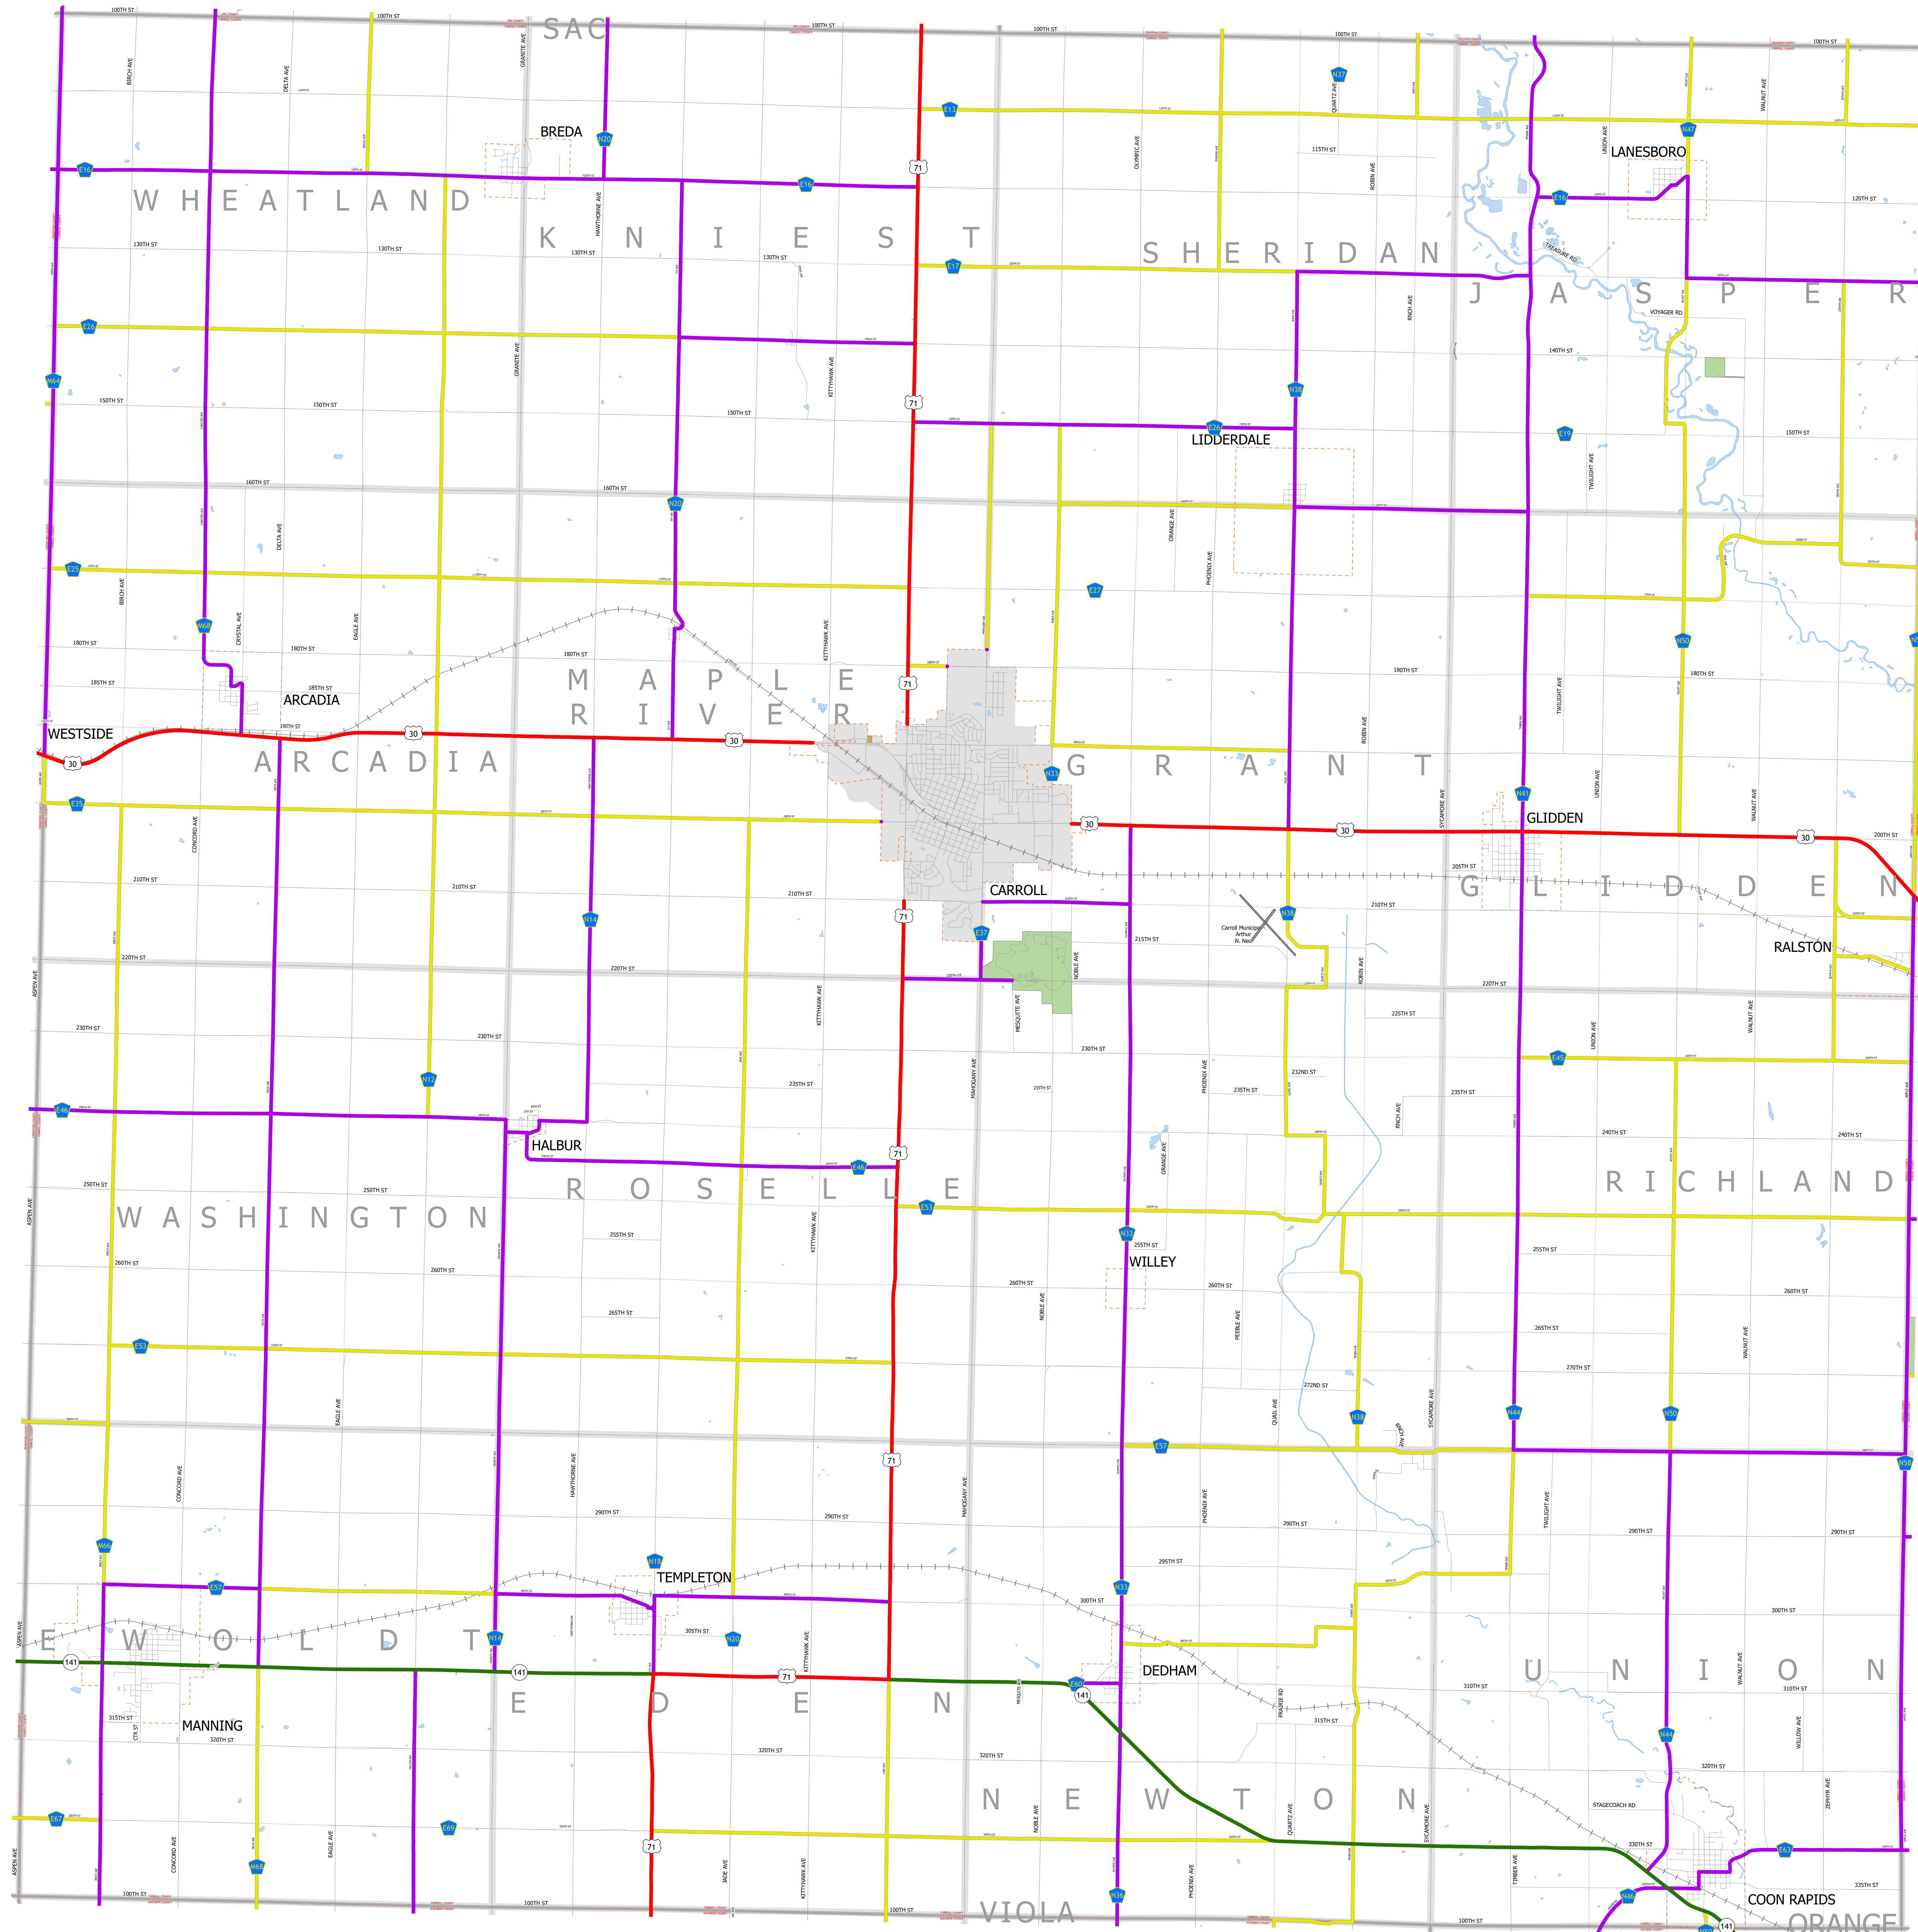

Carroll County IOWA

1/17/2024

- Interstate
- Other Principal Arterial
- Minor Arterial
- Major Collector
- Minor Collector
- Local Roads
- Corporate Limits
- Rail Lines
- State Parks
- State Institutions
- Federal Land
- County Borders
- Townships
- Urban Areas

FUTURE CLASSIFIED ROUTES SHOWN AS DASHED LINES

14