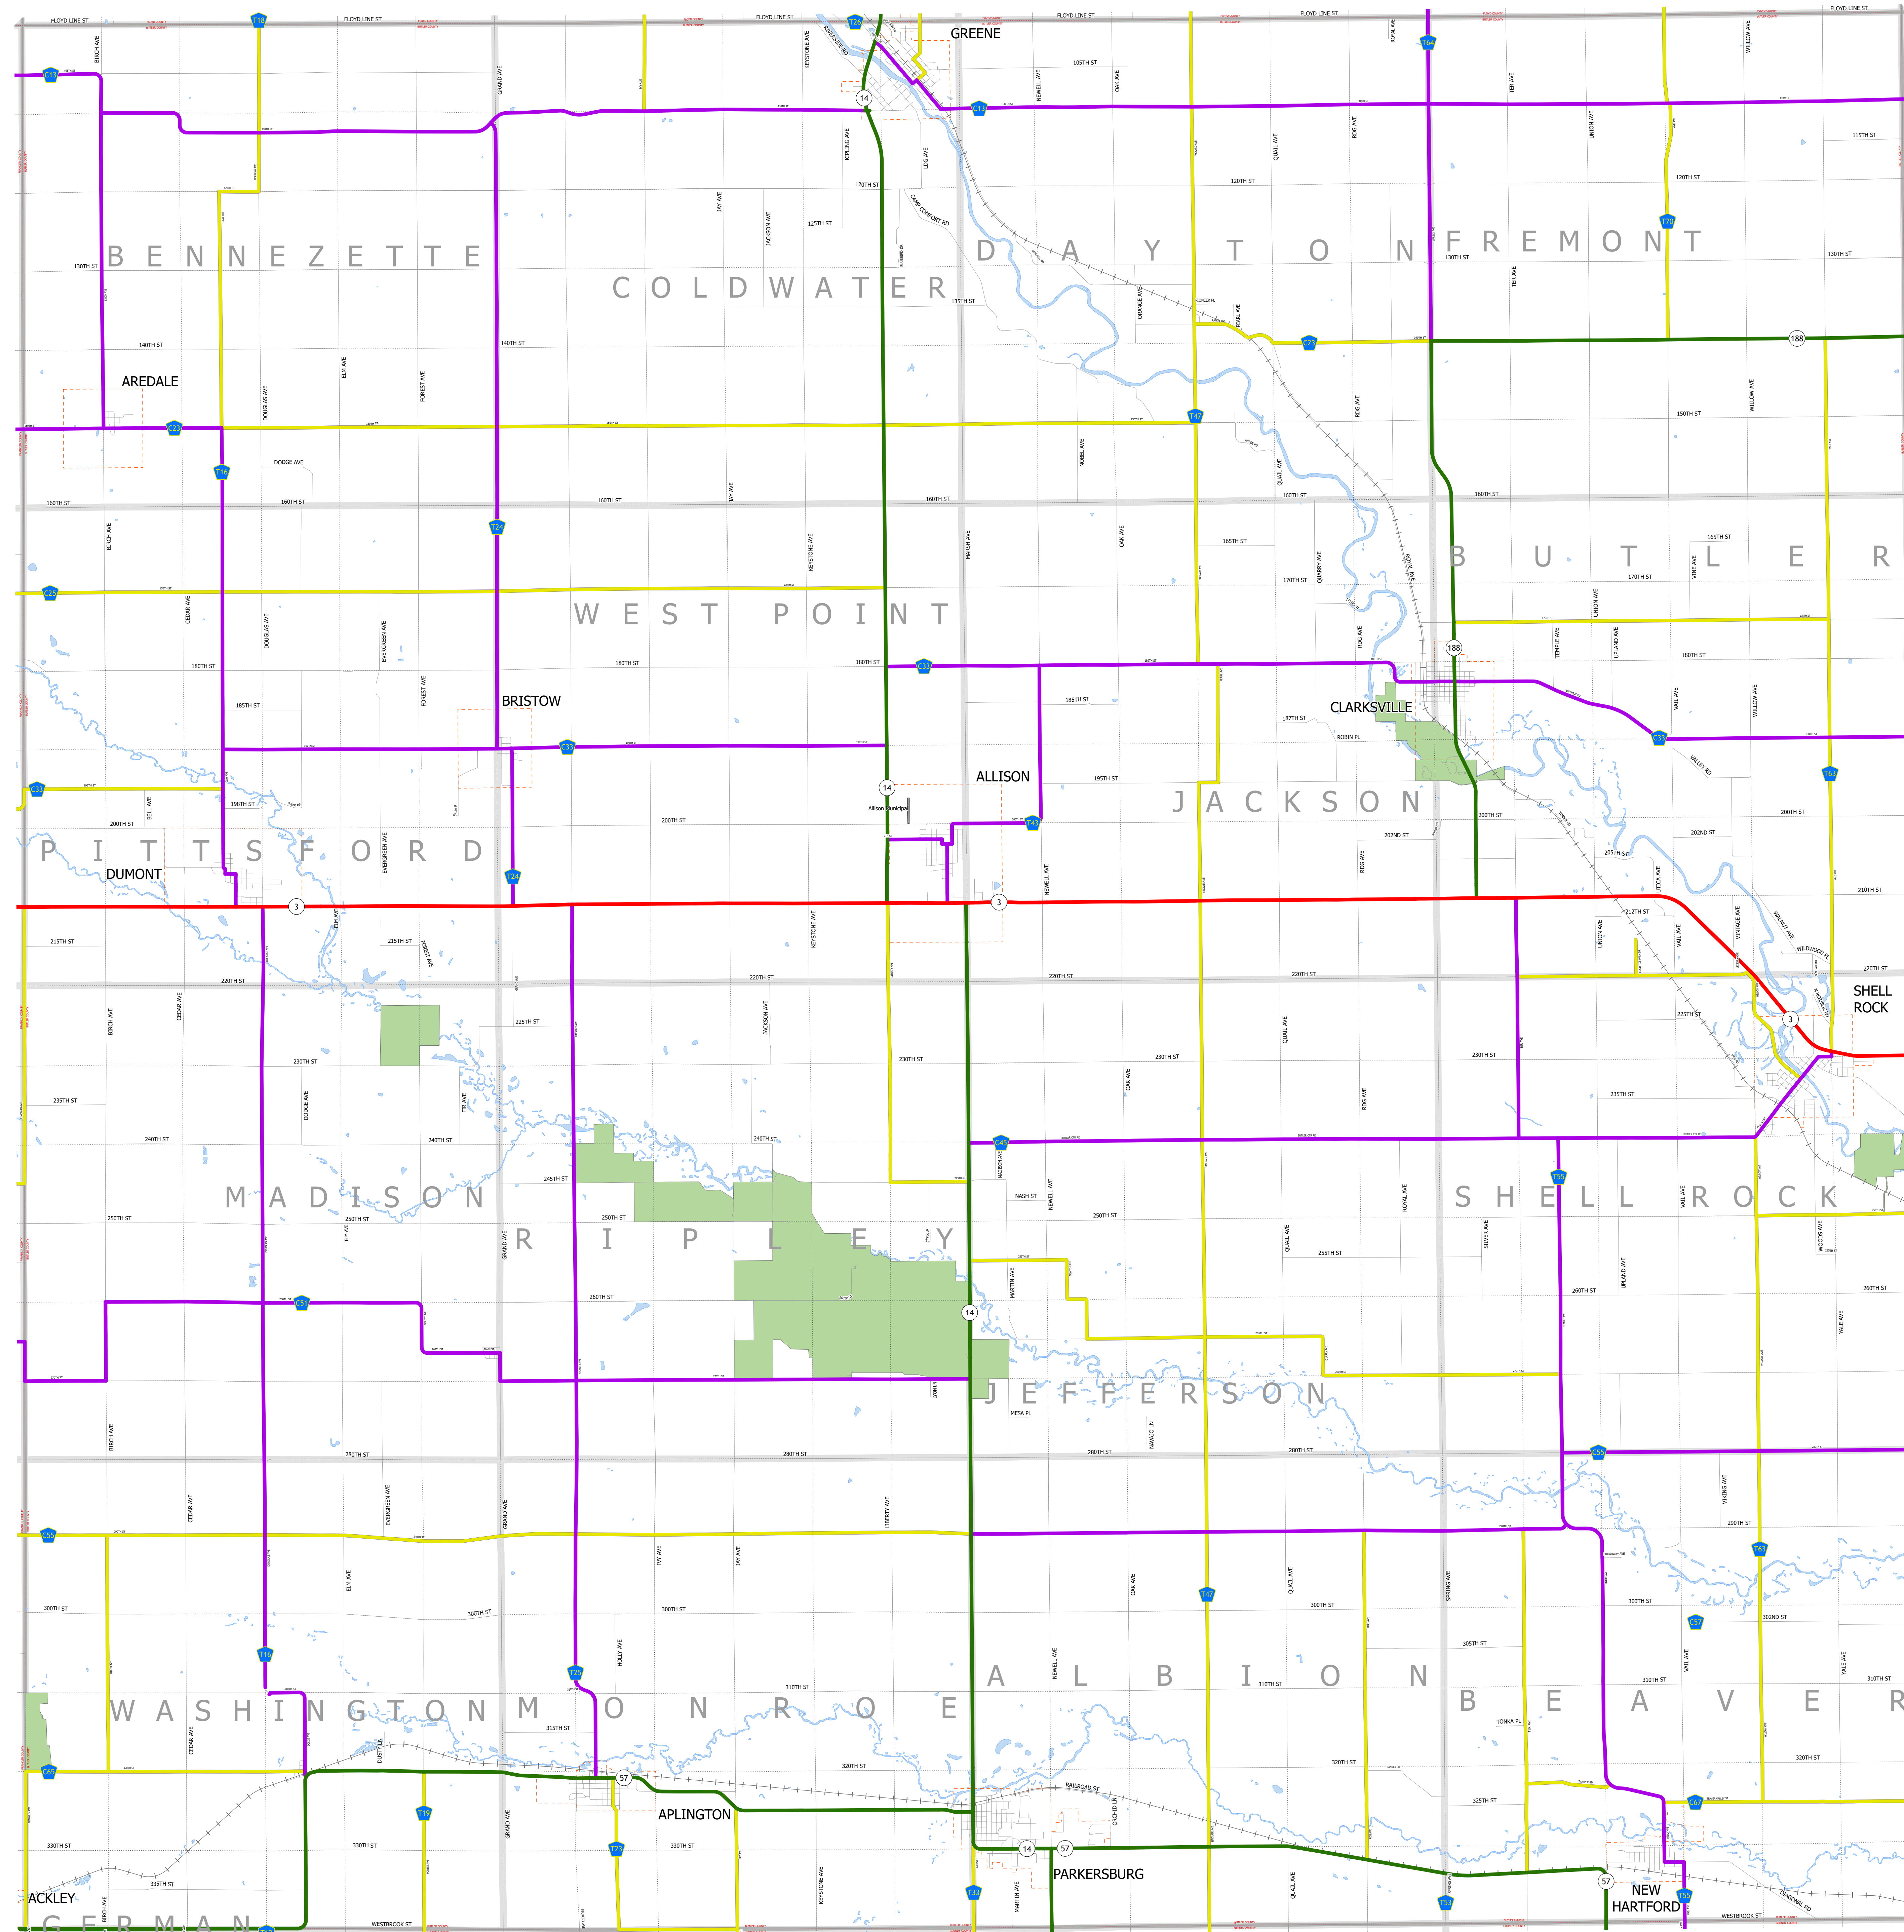

# Butler County IOWA

1/17/2024

-  Interstate
-  Other Principal Arterial
-  Minor Arterial
-  Major Collector
-  Minor Collector
-  Local Roads
-  Corporate Limits
-  Rail Lines
-  State Parks
-  State Institutions
-  Federal Land
-  County Borders
-  Townships
-  Urban Areas

FUTURE CLASSIFIED ROUTES SHOWN AS DASHED LINES

12