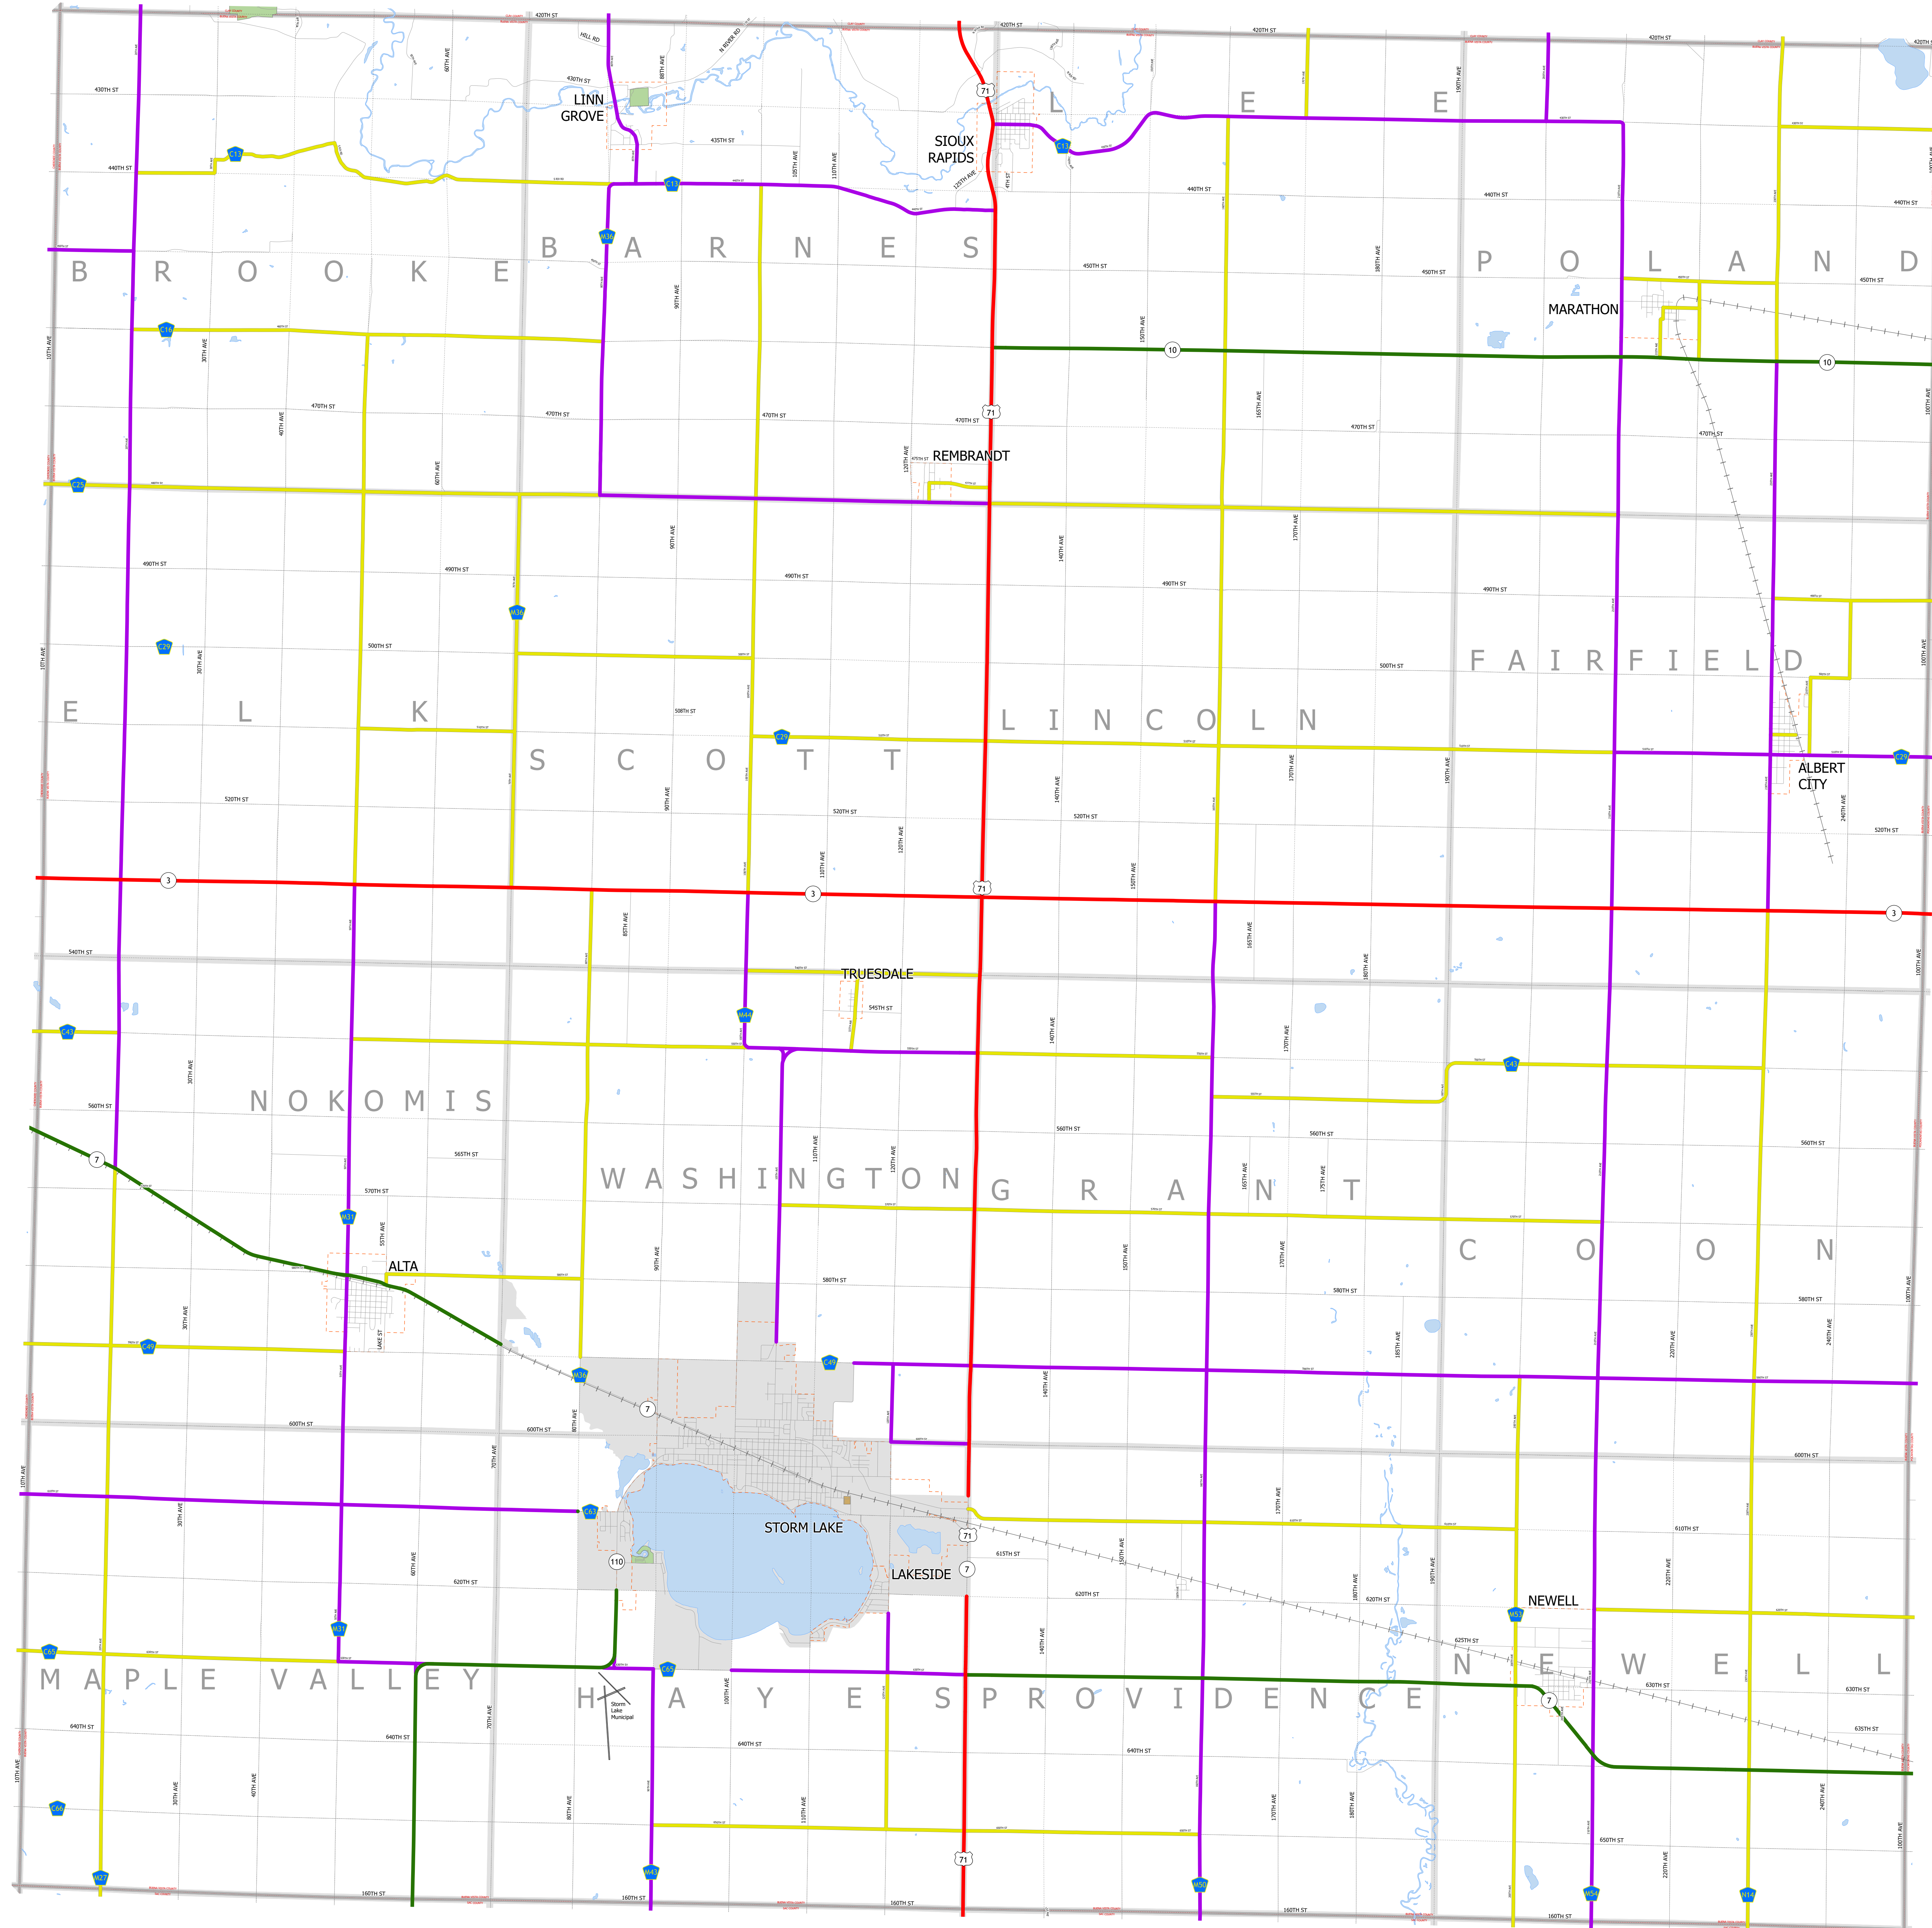

# Buena Vista County IOWA

1/17/2024

- Interstate
- Other Principal Arterial
- Minor Arterial
- Major Collector
- Minor Collector
- Local Roads
- Corporate Limits
- Rail Lines
- State Parks
- State Institutions
- Federal Land
- County Borders
- Townships
- Urban Areas

FUTURE CLASSIFIED ROUTES SHOWN AS DASHED LINES

11