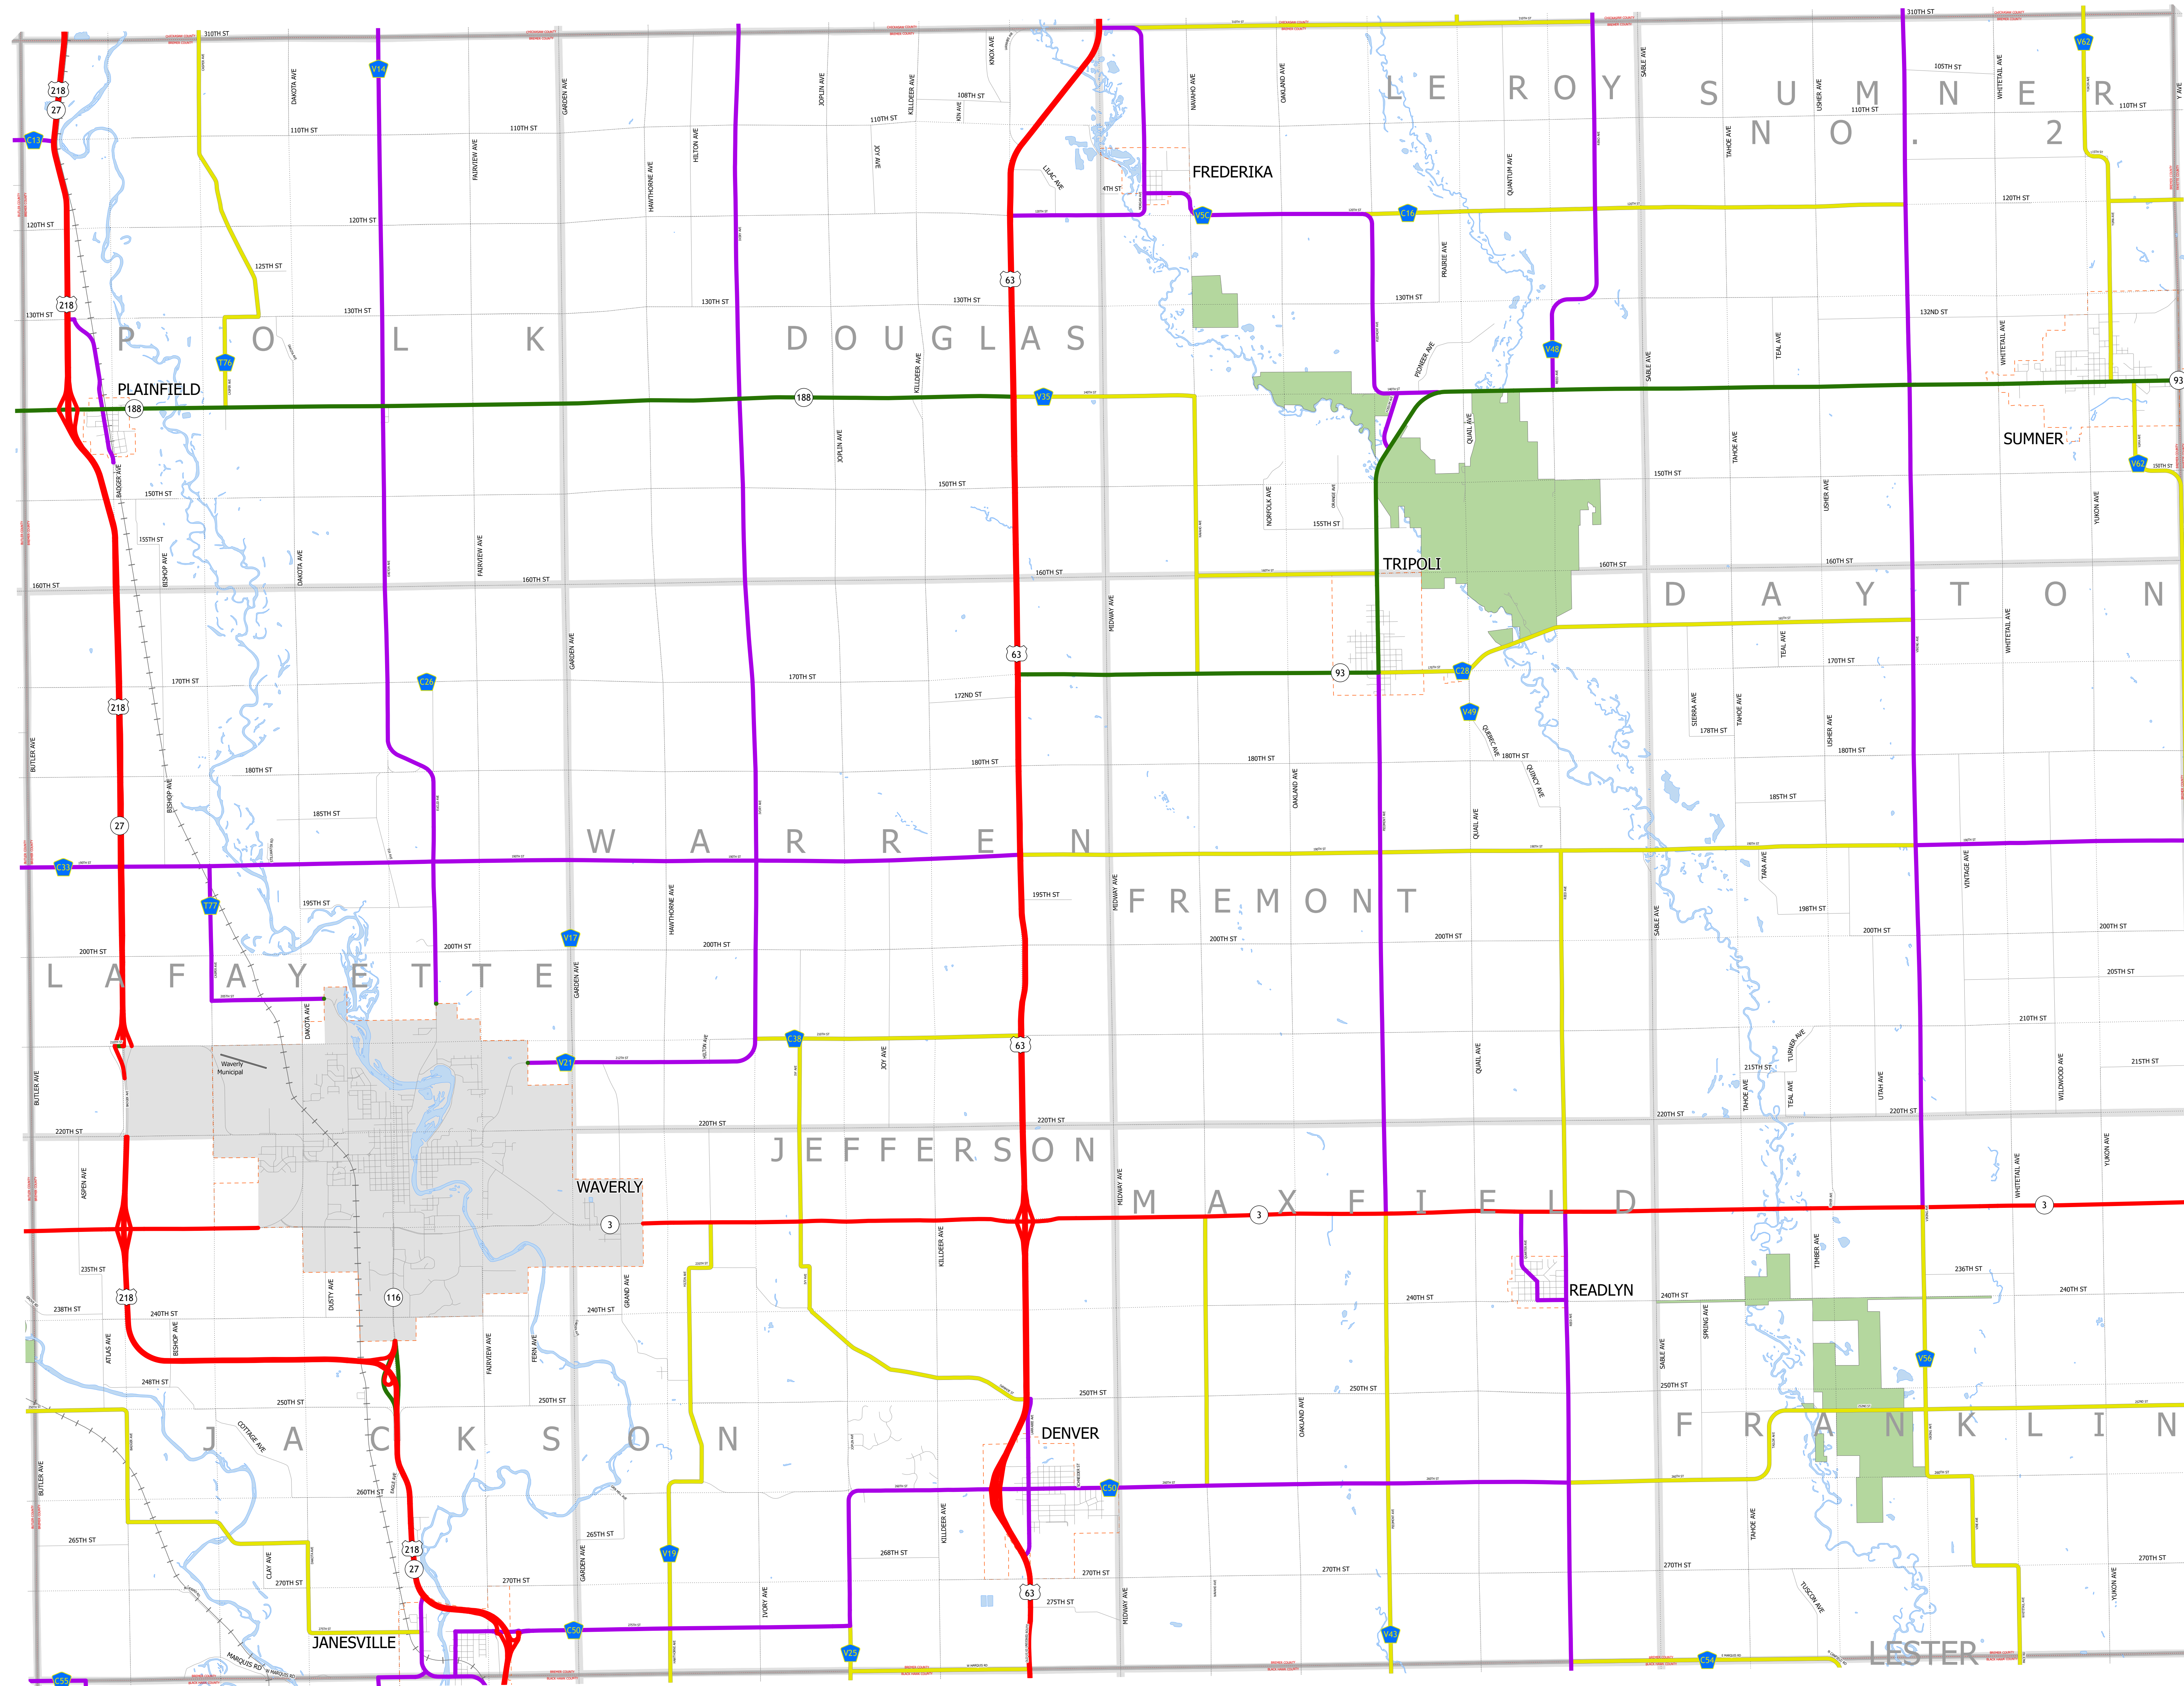

Bremer County IOWA

1/17/2024

- Interstate
- Other Principal Arterial
- Minor Arterial
- Major Collector
- Minor Collector
- Local Roads
- Corporate Limits
- Rail Lines
- State Parks
- State Institutions
- Federal Land
- County Borders
- Townships
- Urban Areas

FUTURE CLASSIFIED ROUTES SHOWN AS DASHED LINES

9