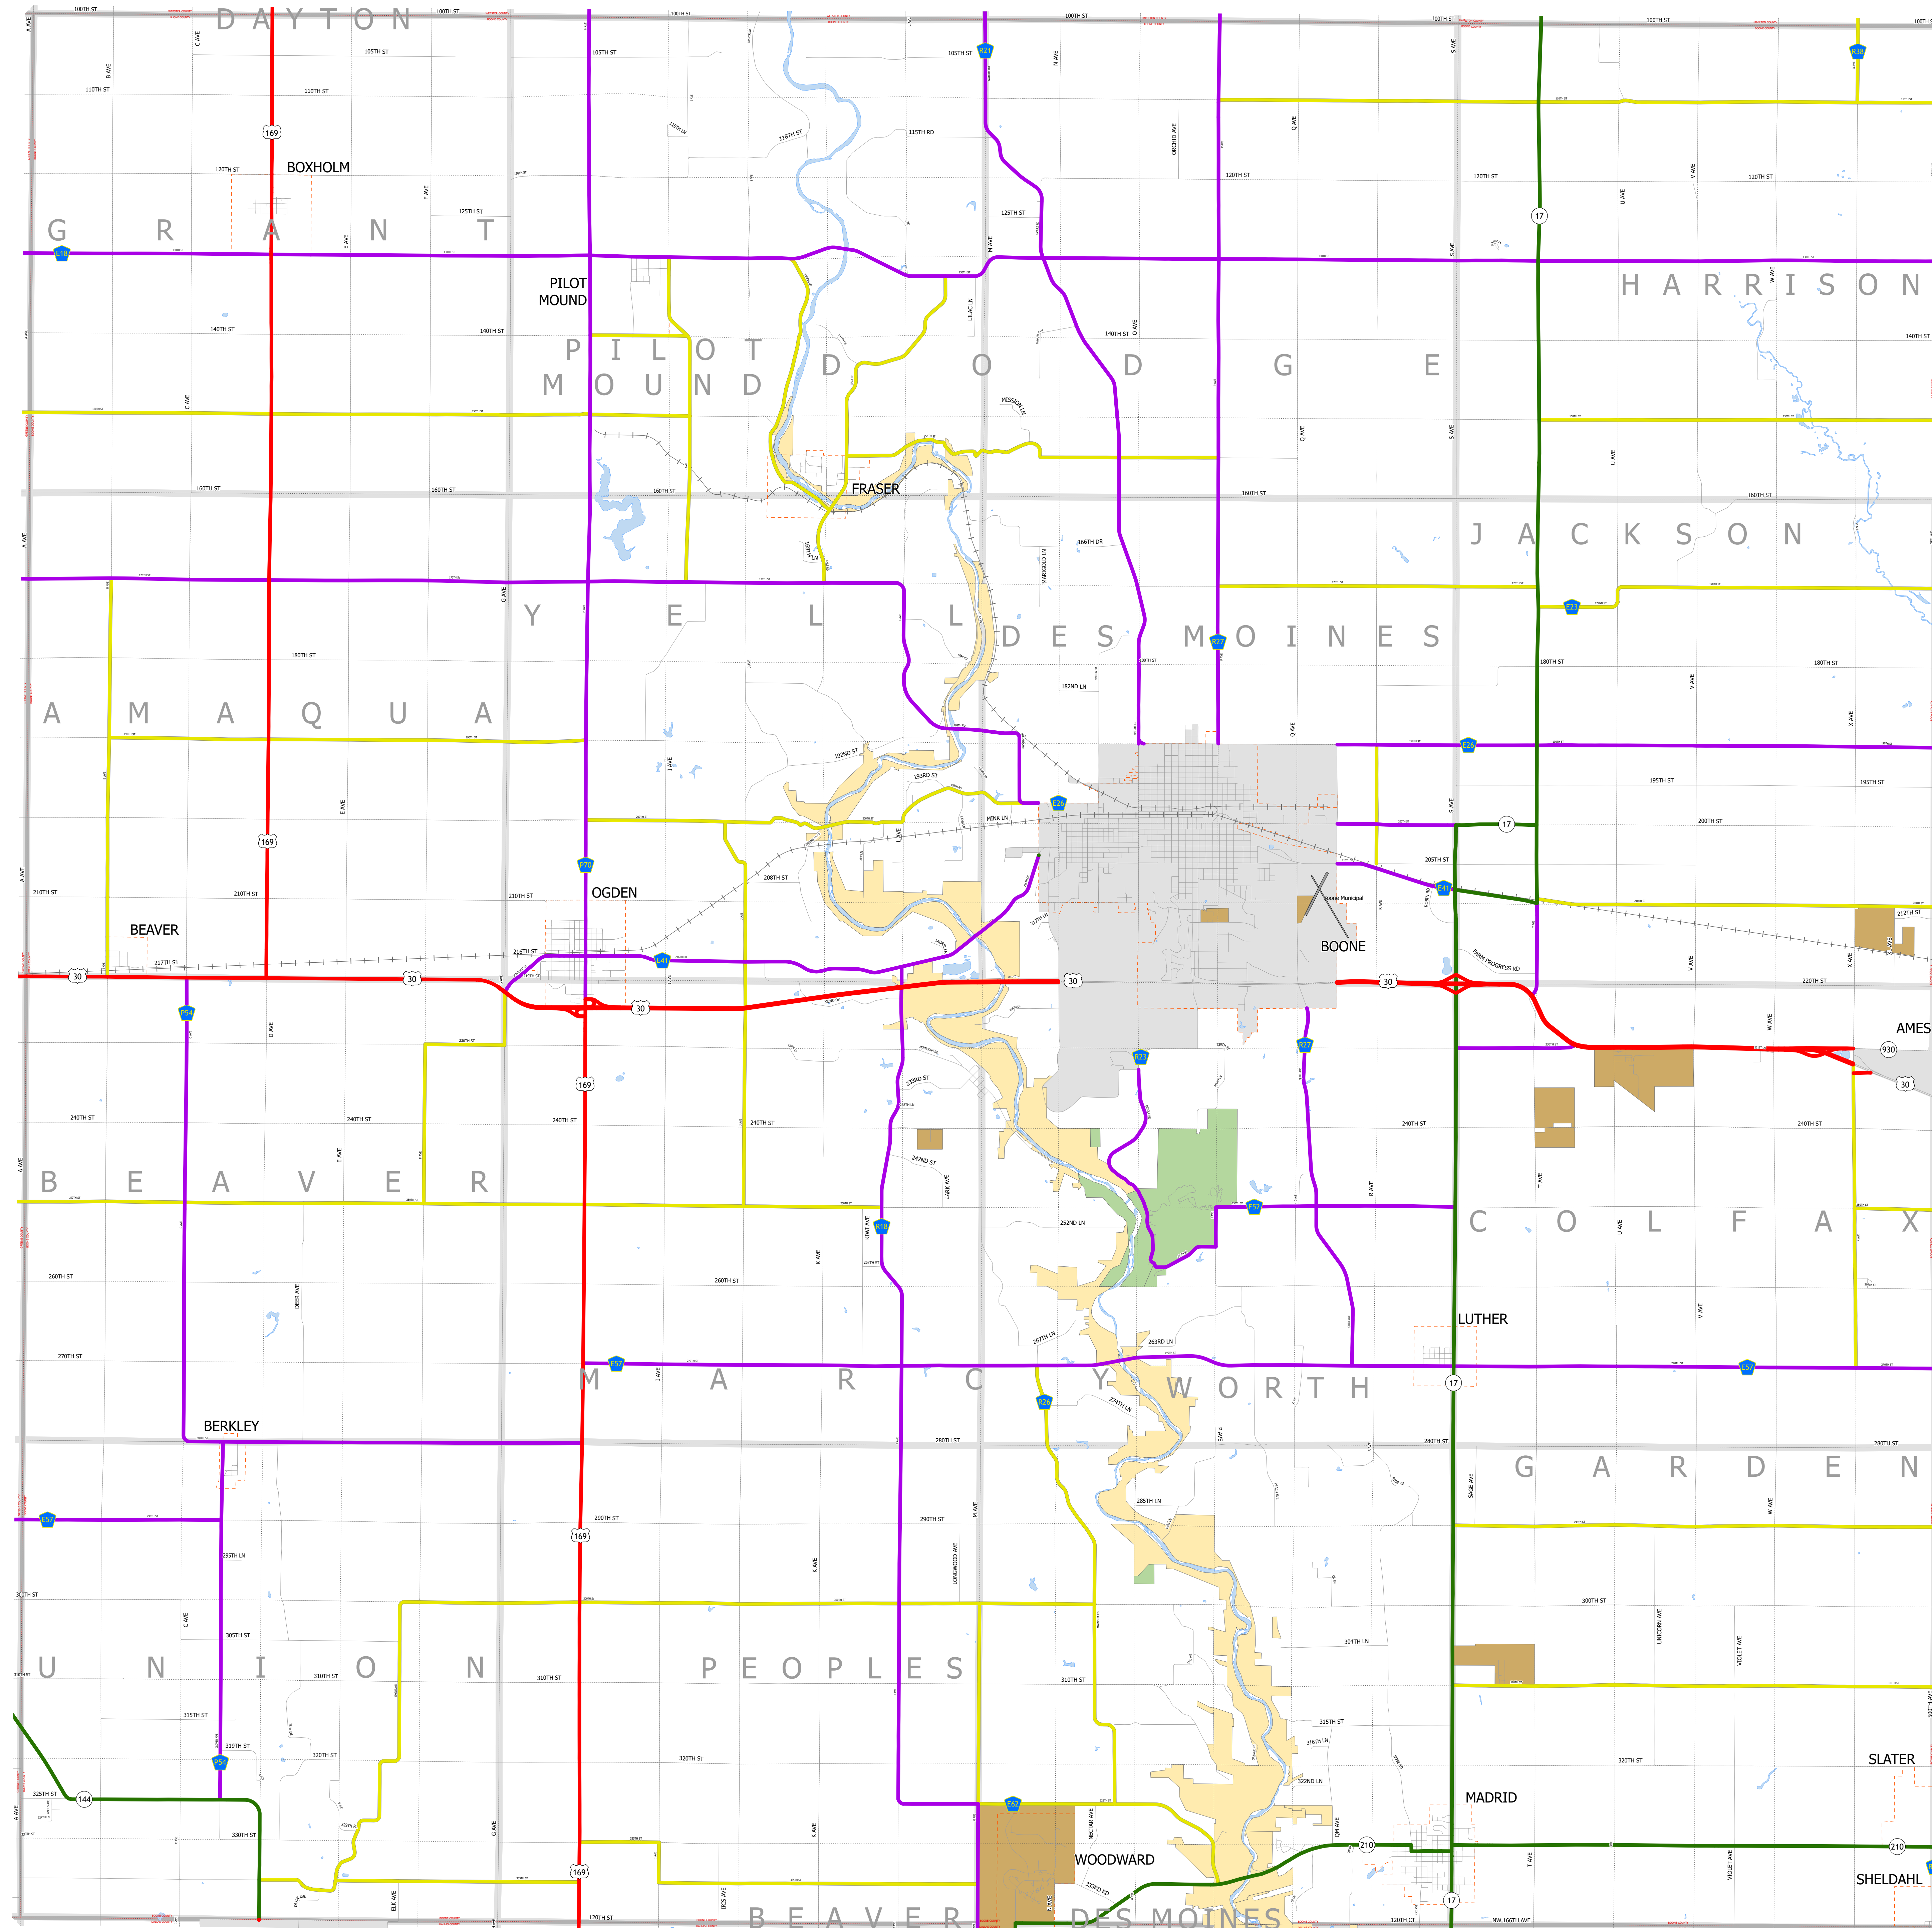

Boone County IOWA

1/17/2024

-  Interstate
-  Other Principal Arterial
-  Minor Arterial
-  Major Collector
-  Minor Collector
-  Local Roads
-  Corporate Limits
-  Rail Lines
-  State Parks
-  State Institutions
-  Federal Land
-  County Borders
-  Townships
-  Urban Areas

FUTURE CLASSIFIED ROUTES SHOWN AS DASHED LINES