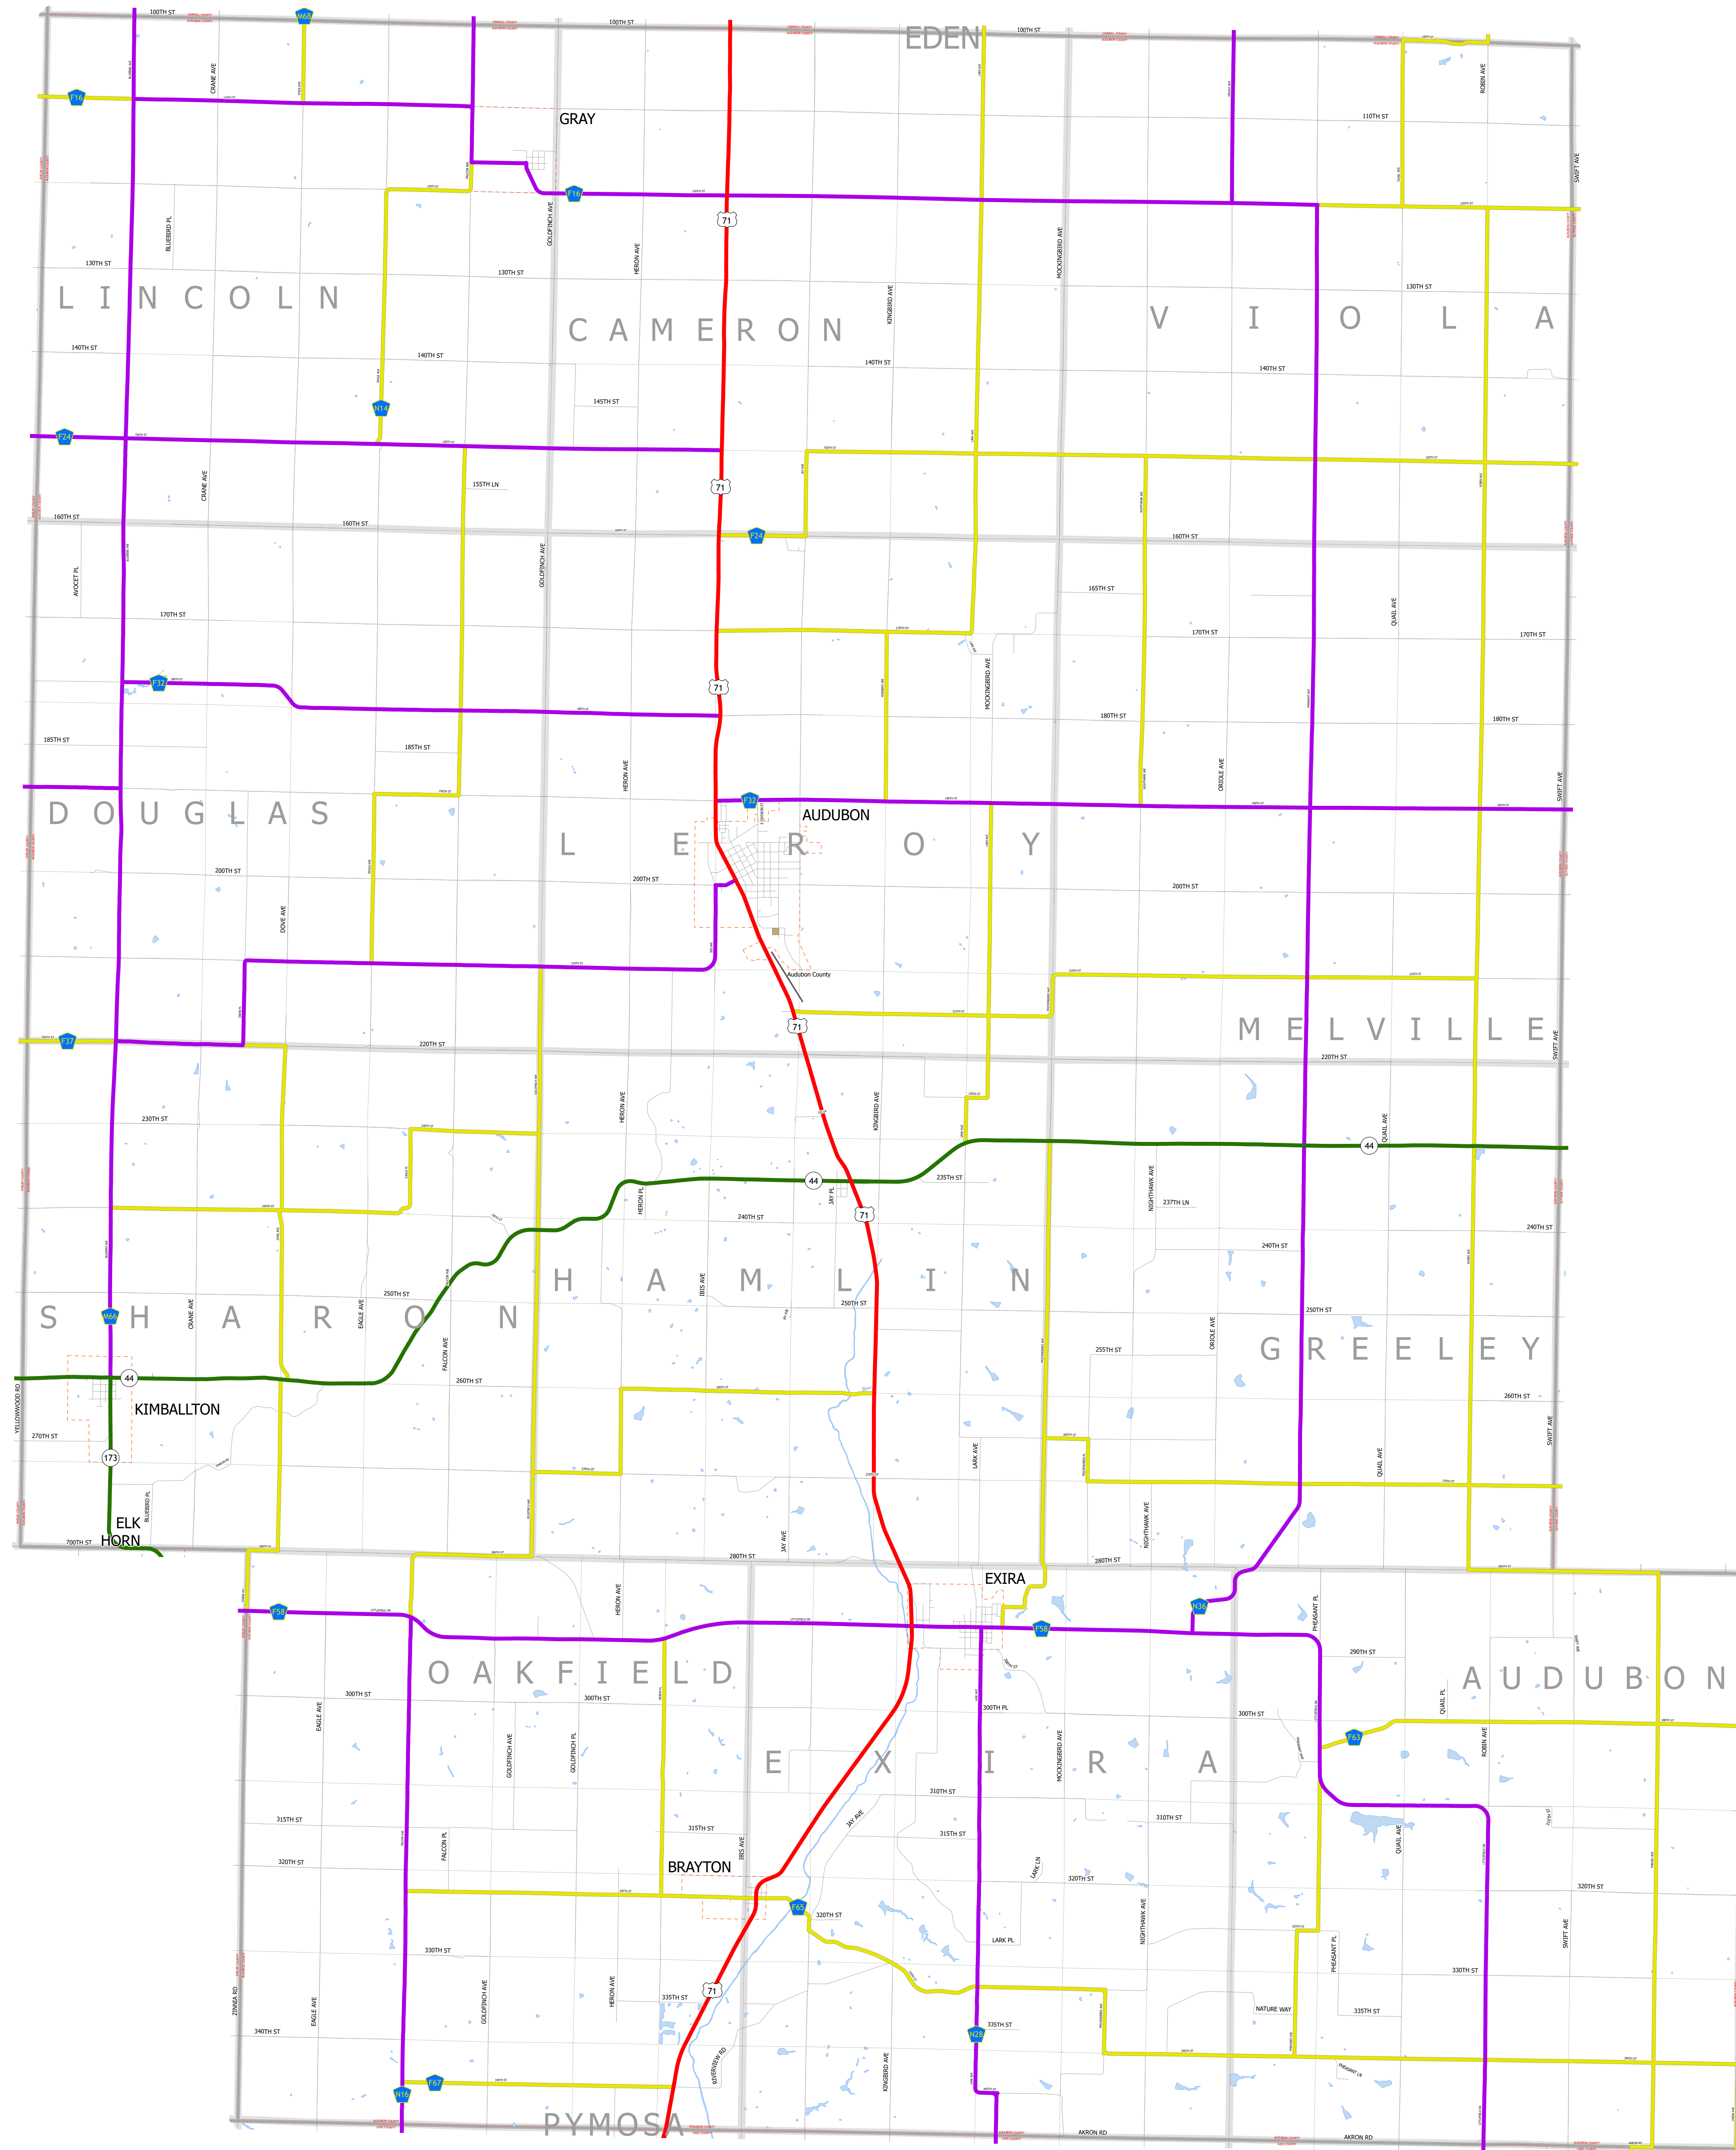

Audubon County IOWA

1/17/2024

- Interstate
- Other Principal Arterial
- Minor Arterial
- Major Collector
- Minor Collector
- Local Roads
- Corporate Limits
- Rail Lines
- State Parks
- State Institutions
- Federal Land
- County Borders
- Townships
- Urban Areas

FUTURE CLASSIFIED ROUTES SHOWN AS DASHED LINES