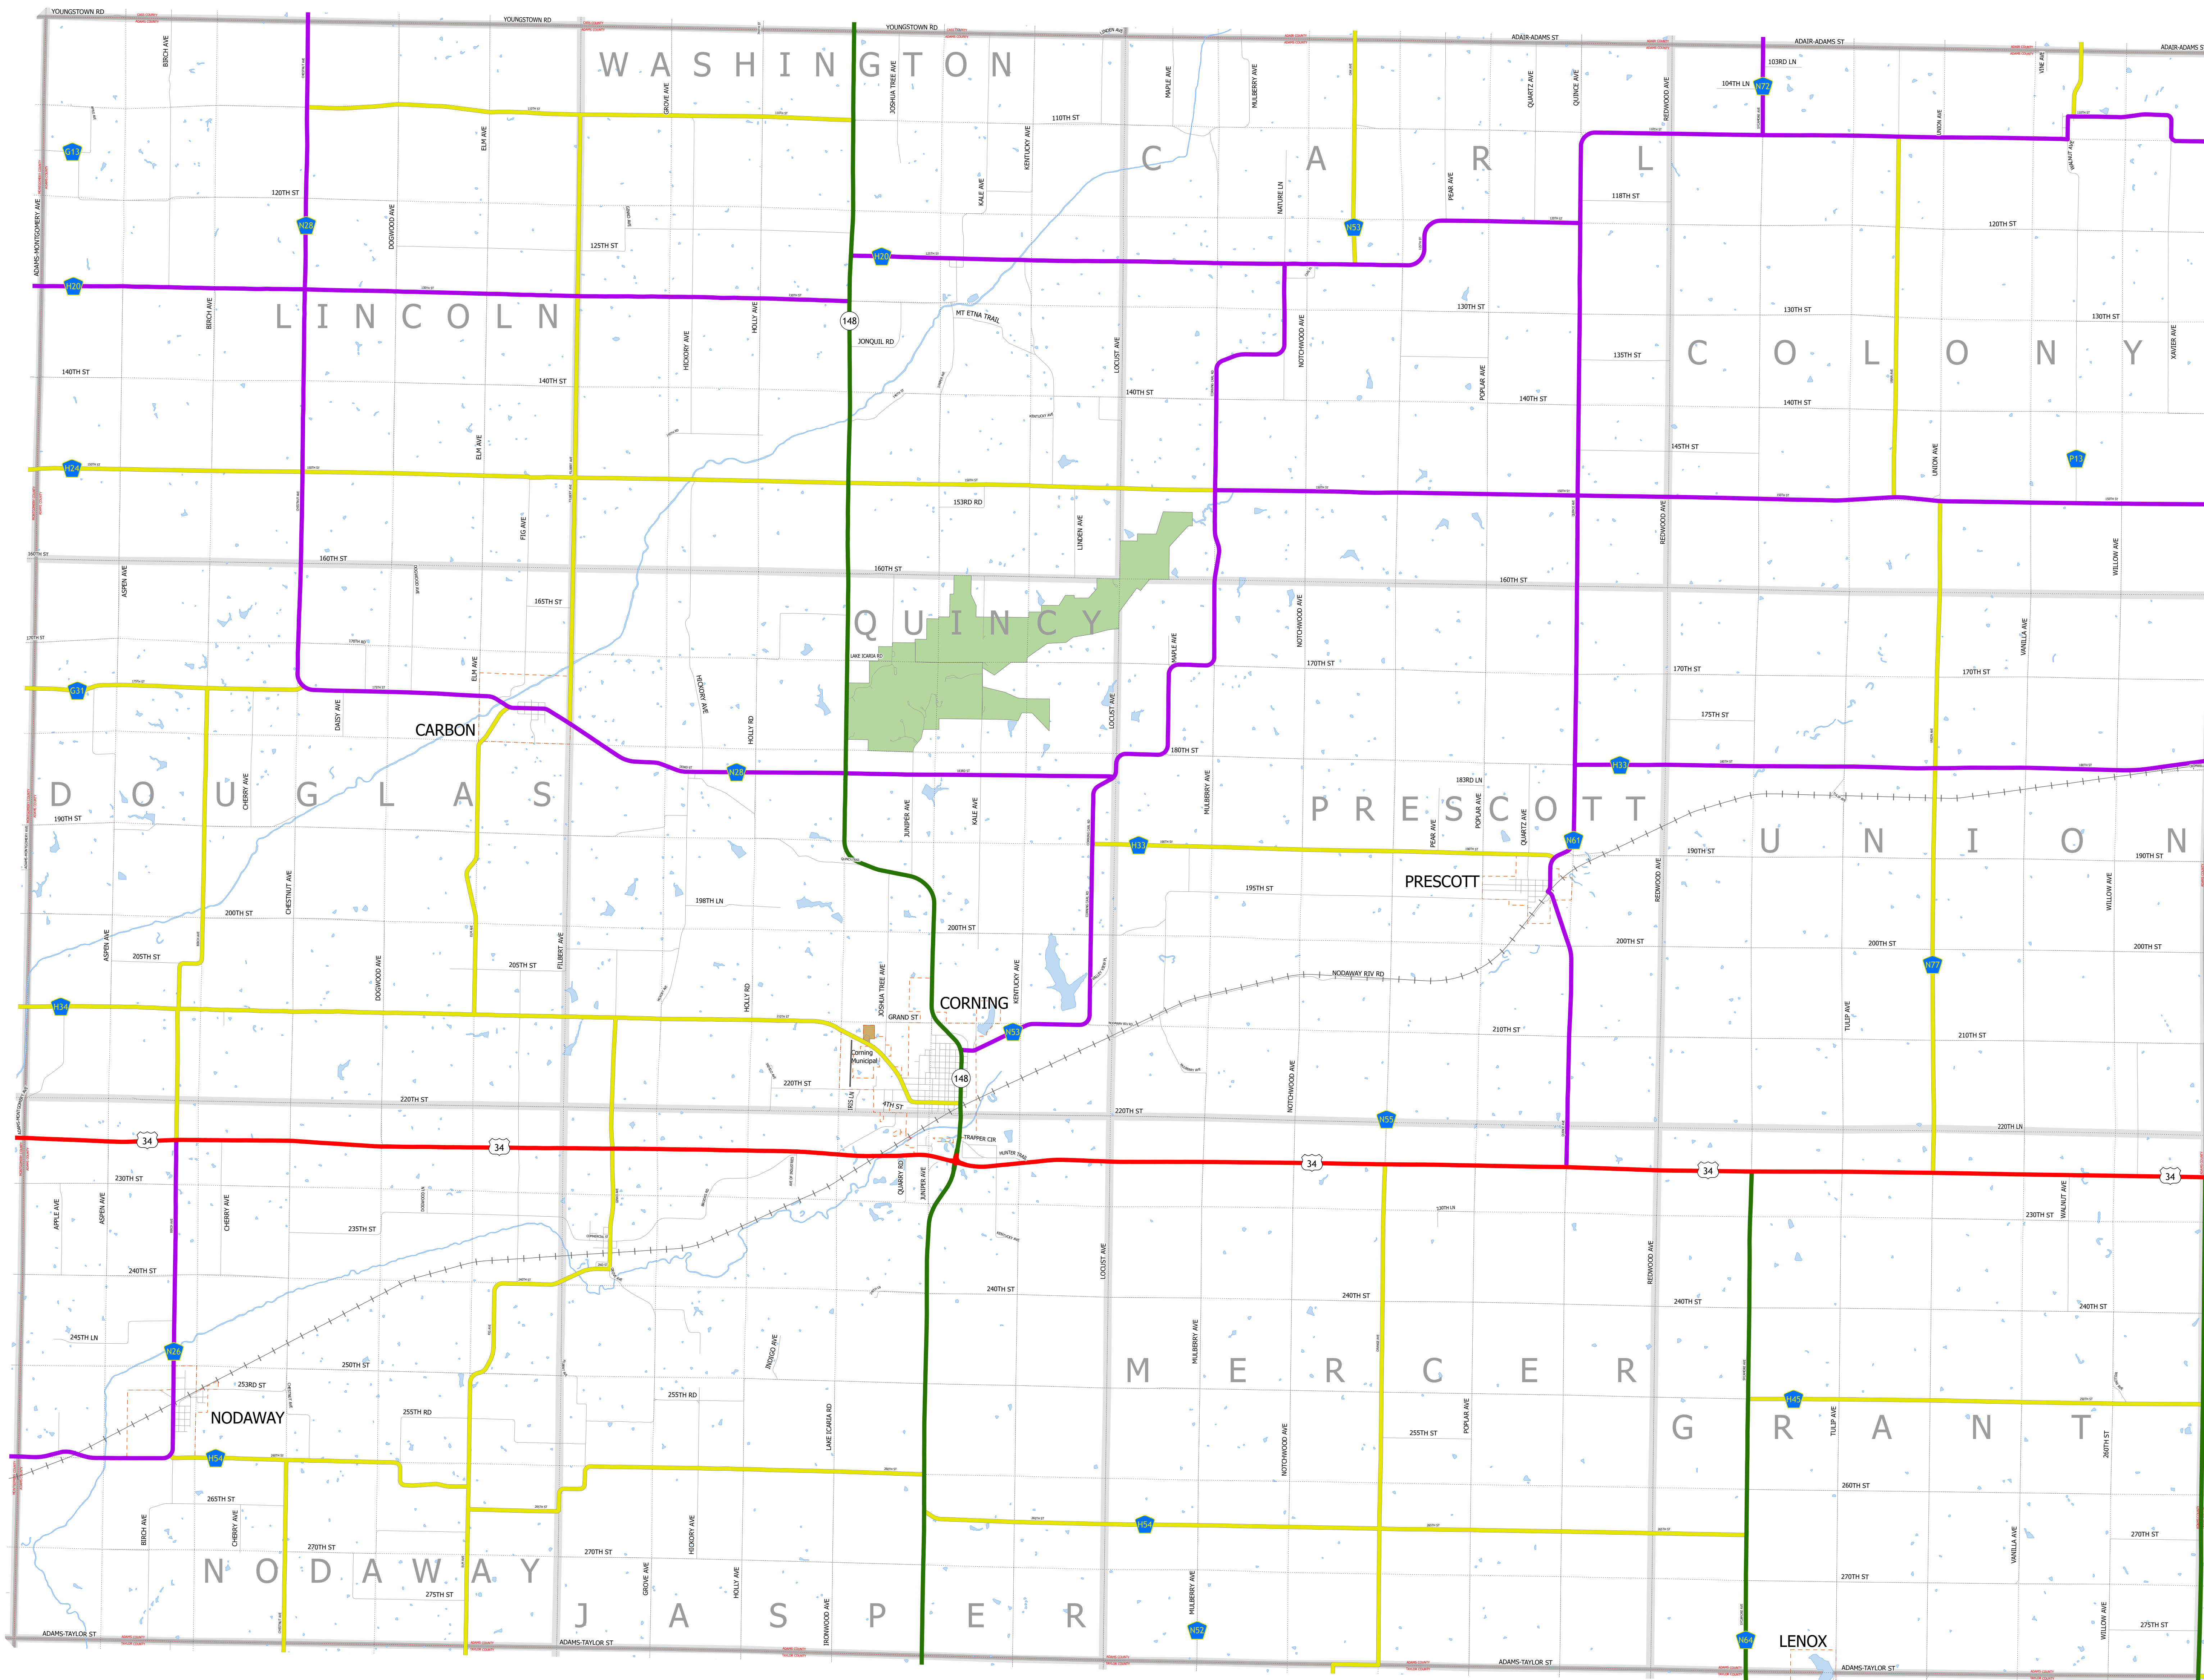

Adams County IOWA

1/17/2024

-  Interstate
-  Other Principal Arterial
-  Minor Arterial
-  Major Collector
-  Minor Collector
-  Local Roads
-  Corporate Limits
-  Rail Lines
-  State Parks
-  State Institutions
-  Federal Land
-  County Borders
-  Townships
-  Urban Areas

FUTURE CLASSIFIED ROUTES SHOWN AS DASHED LINES

2