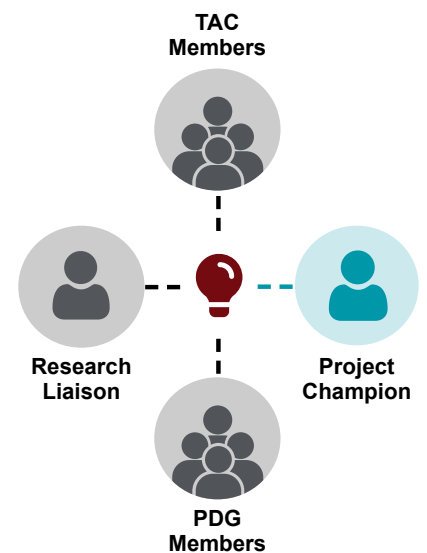

Contributing to transportation research...

YOUR ROLE AS THE PROJECT CHAMPION

THE NEED

The Project Champion participates in every stage of the research project by first assembling then serving on both the Project Development Group (PDG) and Technical Advisory Committee (TAC).

The Project Champion also guides the project's development from start to finish. [Learn more](#) about how the roles work together to succeed.

THE ROLE

- Assemble both the PDG and TAC for the project
- Attend PDG and TAC meetings to identify the project's scope, goals, and implementation strategies
- Provide guidance and input throughout the research process
- Review project deliverables and provide feedback as needed

ABOUT IOWA DOT RESEARCH

As stewards of Iowa's transportation systems, we are committed to serving the people and businesses of our state with honesty, integrity, reliability, and transparency.

We are recognized around the world as a leader in transportation research, developing the cutting-edge materials, processes, and technologies needed to make lives better through transportation.