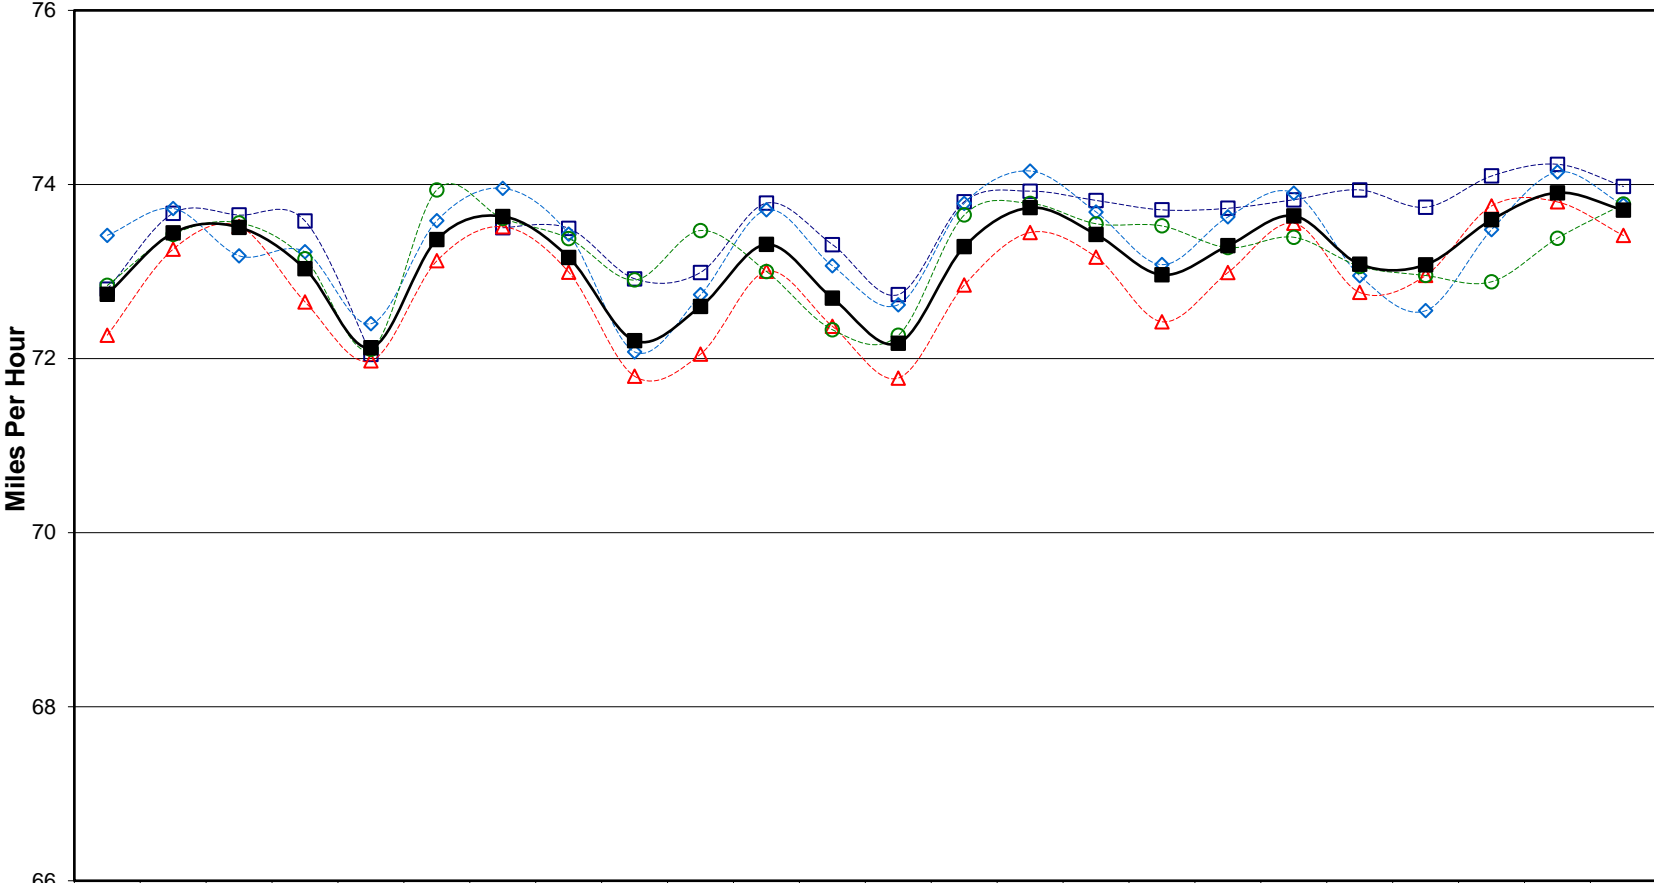

### Average Speeds by Quarter on Iowa Rural Interstates

	Jan-Mar 2018	Apr-Jun 2018	Jul-Sep 2018	Oct-Dec 2018	Jan-Mar 2019	Apr-Jun 2019	Jul-Sep 2019	Oct-Dec 2019	Jan-Mar 2020	Apr-Jun 2020	Jul-Sep 2020	Oct-Dec 2020	Jan-Mar 2021	Apr-Jun 2021	Jul-Sep 2021	Oct-Dec 2021	Jan-Mar 2022	Apr-Jun 2022	Jul-Sep 2022	Oct-Dec 2022	Jan-Mar 2023	Apr-Jun 2023	Jul-Sep 2023	Oct-Dec 2023
I 29	72.80	73.67	73.65	73.58	72.05	N.A.	73.50	73.50	72.92	72.99	73.79	73.31	72.73	73.80	73.92	73.82	73.71	73.73	73.82	73.94	73.74	74.10	74.23	73.98
I 35	73.42	73.72	73.18	73.23	72.40	73.58	73.96	73.43	72.08	72.73	73.71	73.07	72.62	73.78	74.16	73.68	73.08	73.63	73.90	72.95	72.55	73.48	74.14	73.76
I 80	72.27	73.26	73.52	72.65	71.97	73.12	73.51	72.99	71.80	72.05	73.00	72.37	71.78	72.84	73.45	73.17	72.42	72.99	73.55	72.76	72.95	73.75	73.80	73.41
I 380	72.84	73.43	73.56	73.15	72.10	73.94	73.61	73.38	72.90	73.47	73.00	72.33	72.27	73.65	73.78	73.55	73.52	73.27	73.39	73.06	72.95	72.88	73.38	73.77
ALL	72.74	73.44	73.51	73.03	72.12	73.37	73.63	73.16	72.20	72.60	73.31	72.69	72.18	73.28	73.73	73.43	72.96	73.30	73.64	73.08	73.08	73.59	73.91	73.71