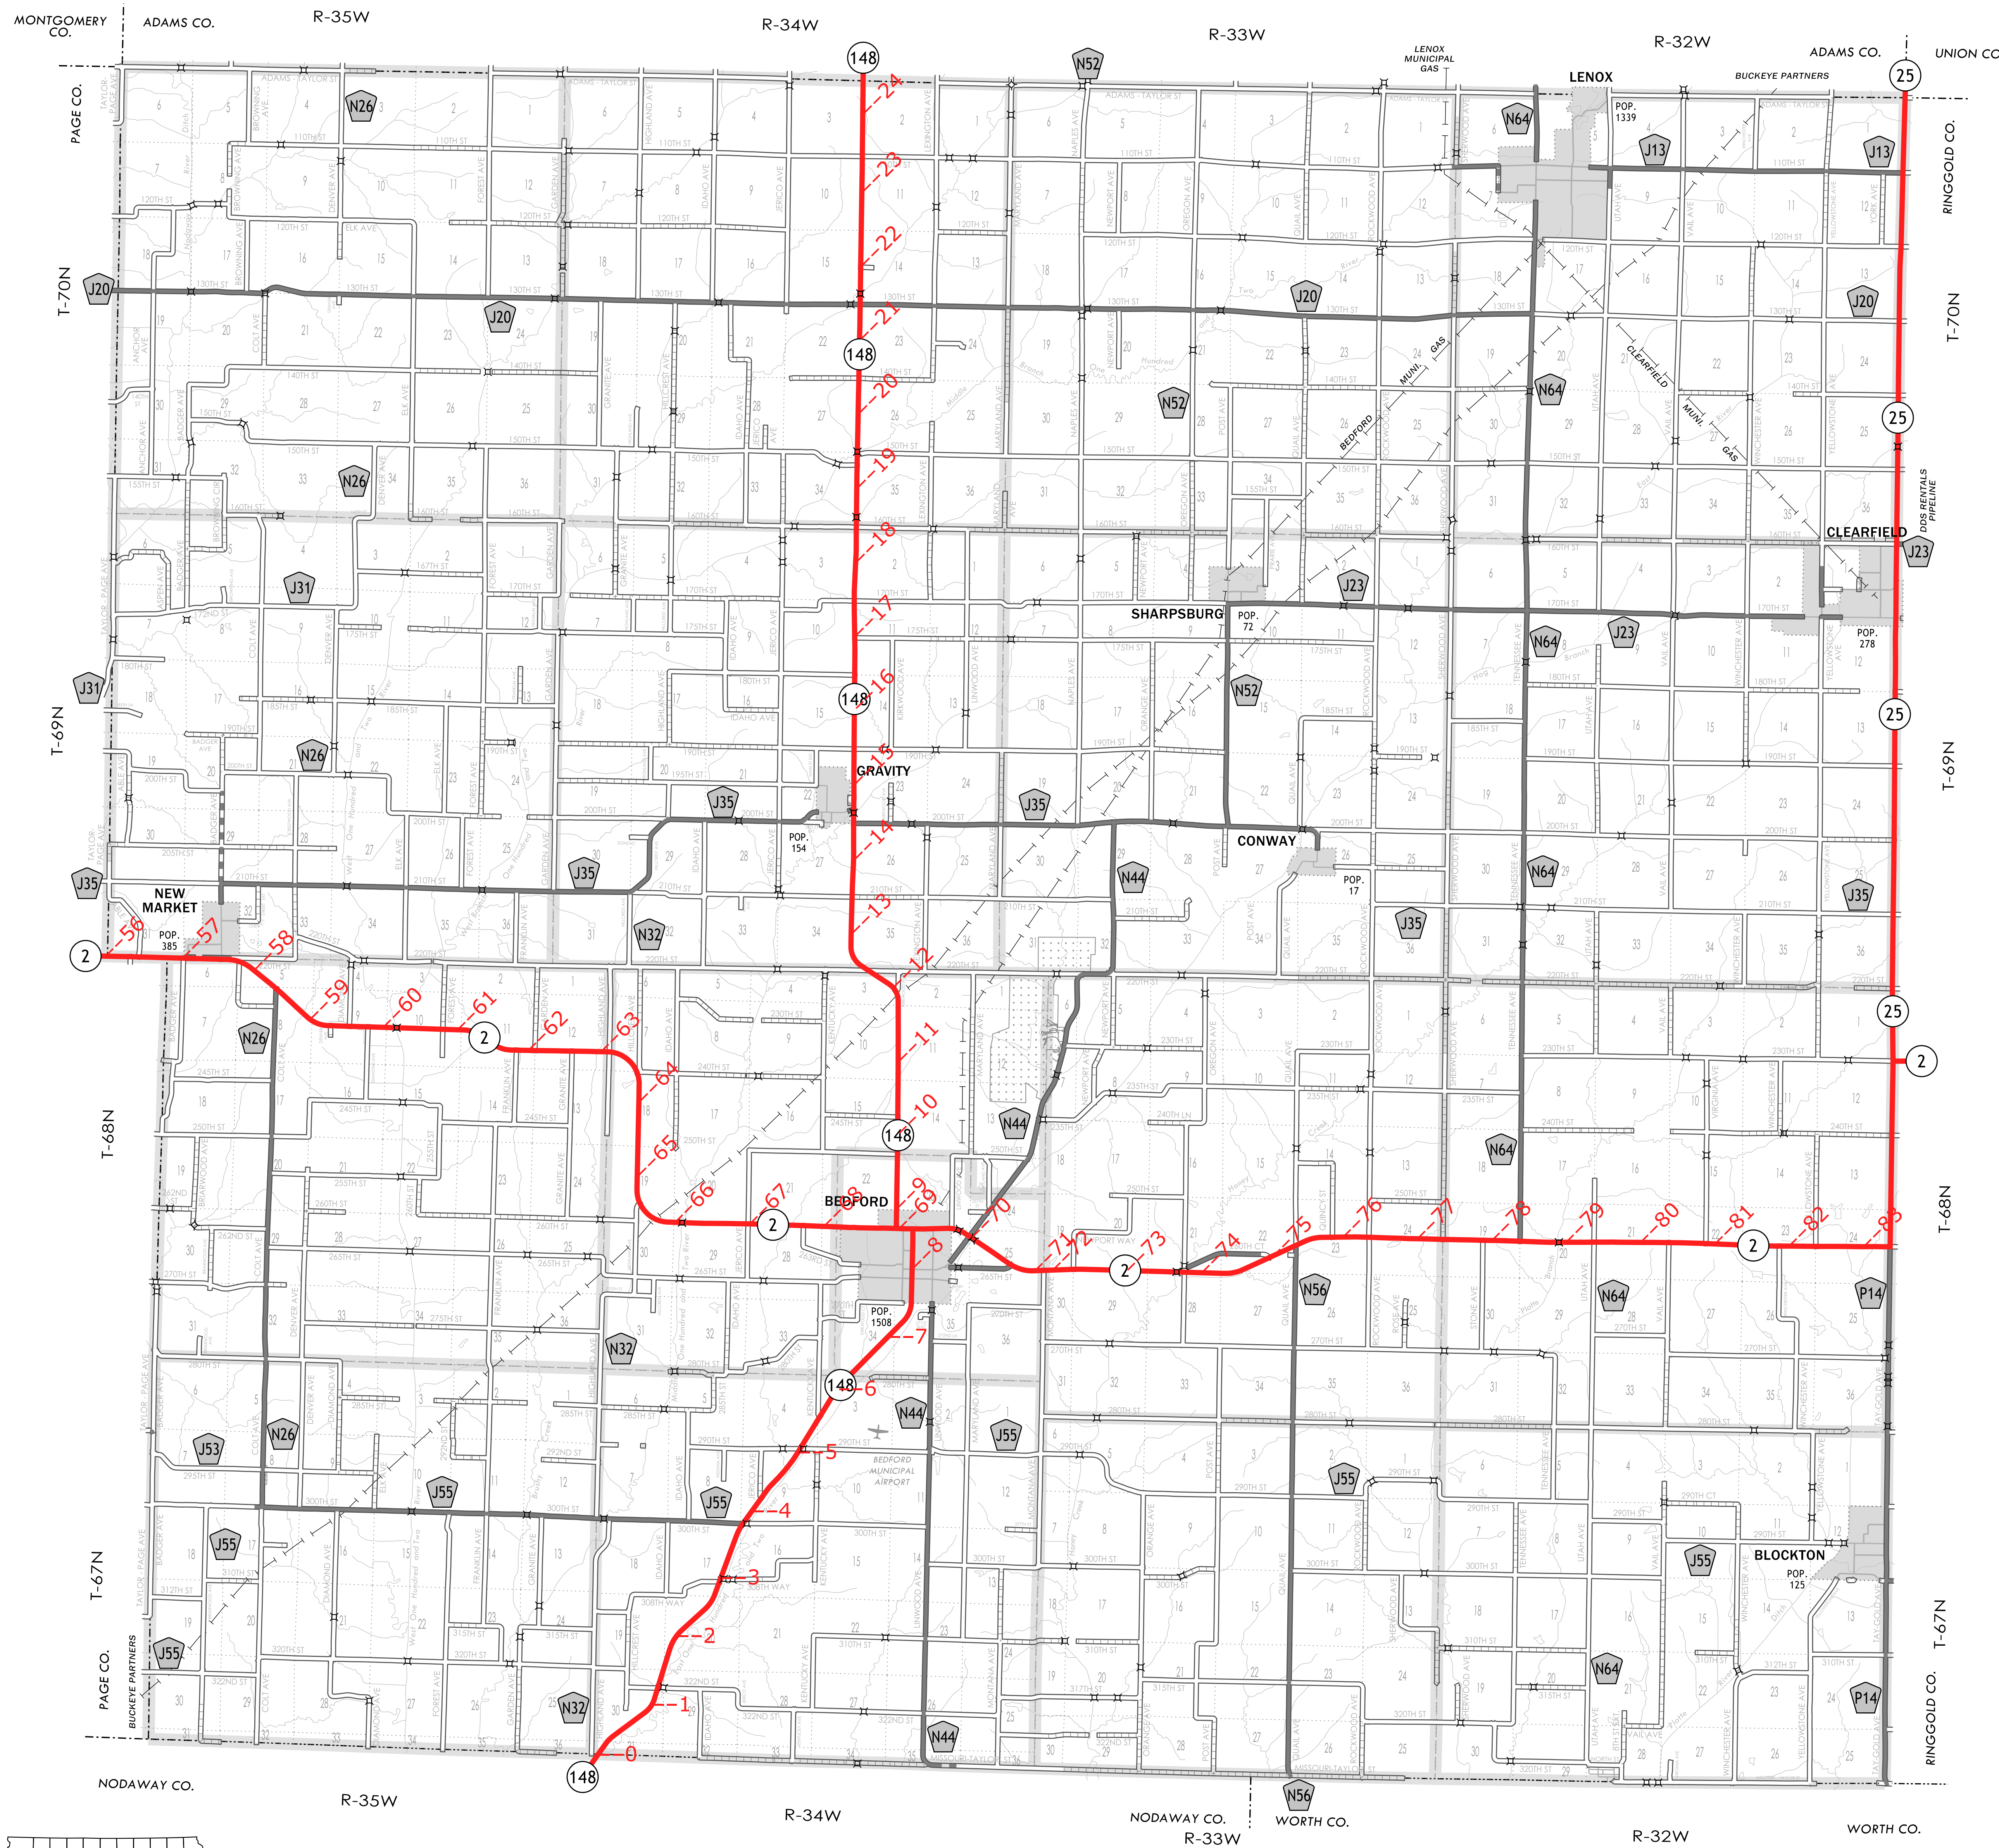

# TAYLOR COUNTY IOWA

Prepared By

SYSTEMS PLANNING BUREAU  
Phone: (515) 239-1664  
WWW.IOWADOT.GOV/MAPS

In Cooperation With  
**United States  
Department of Transportation**

JANUARY 1, 2024

### LEGEND

- REFERENCE POST
- INTERSTATE HIGHWAY
- PRIMARY HIGHWAY
- PAVED ROAD
- BITUMINOUS ROAD
- GRAVEL ROAD
- EARTHEN ROAD
- INTERSTATE HIGHWAY
- UNITED STATES HIGHWAY
- STATE HIGHWAY
- COUNTY HIGHWAY
- RAILROAD
- PIPELINE
- AIRPORT
- HYDROLOGY
- BRIDGE
- STATE BOUNDARY
- COUNTY BOUNDARY
- CORPORATE BOUNDARY
- TOWNSHIP LINE
- SECTION LINE
- ROAD NAMES
- UNINCORPORATED PLACE
- STATE PARKS
- STATE INSTITUTIONS
- FEDERAL LAND