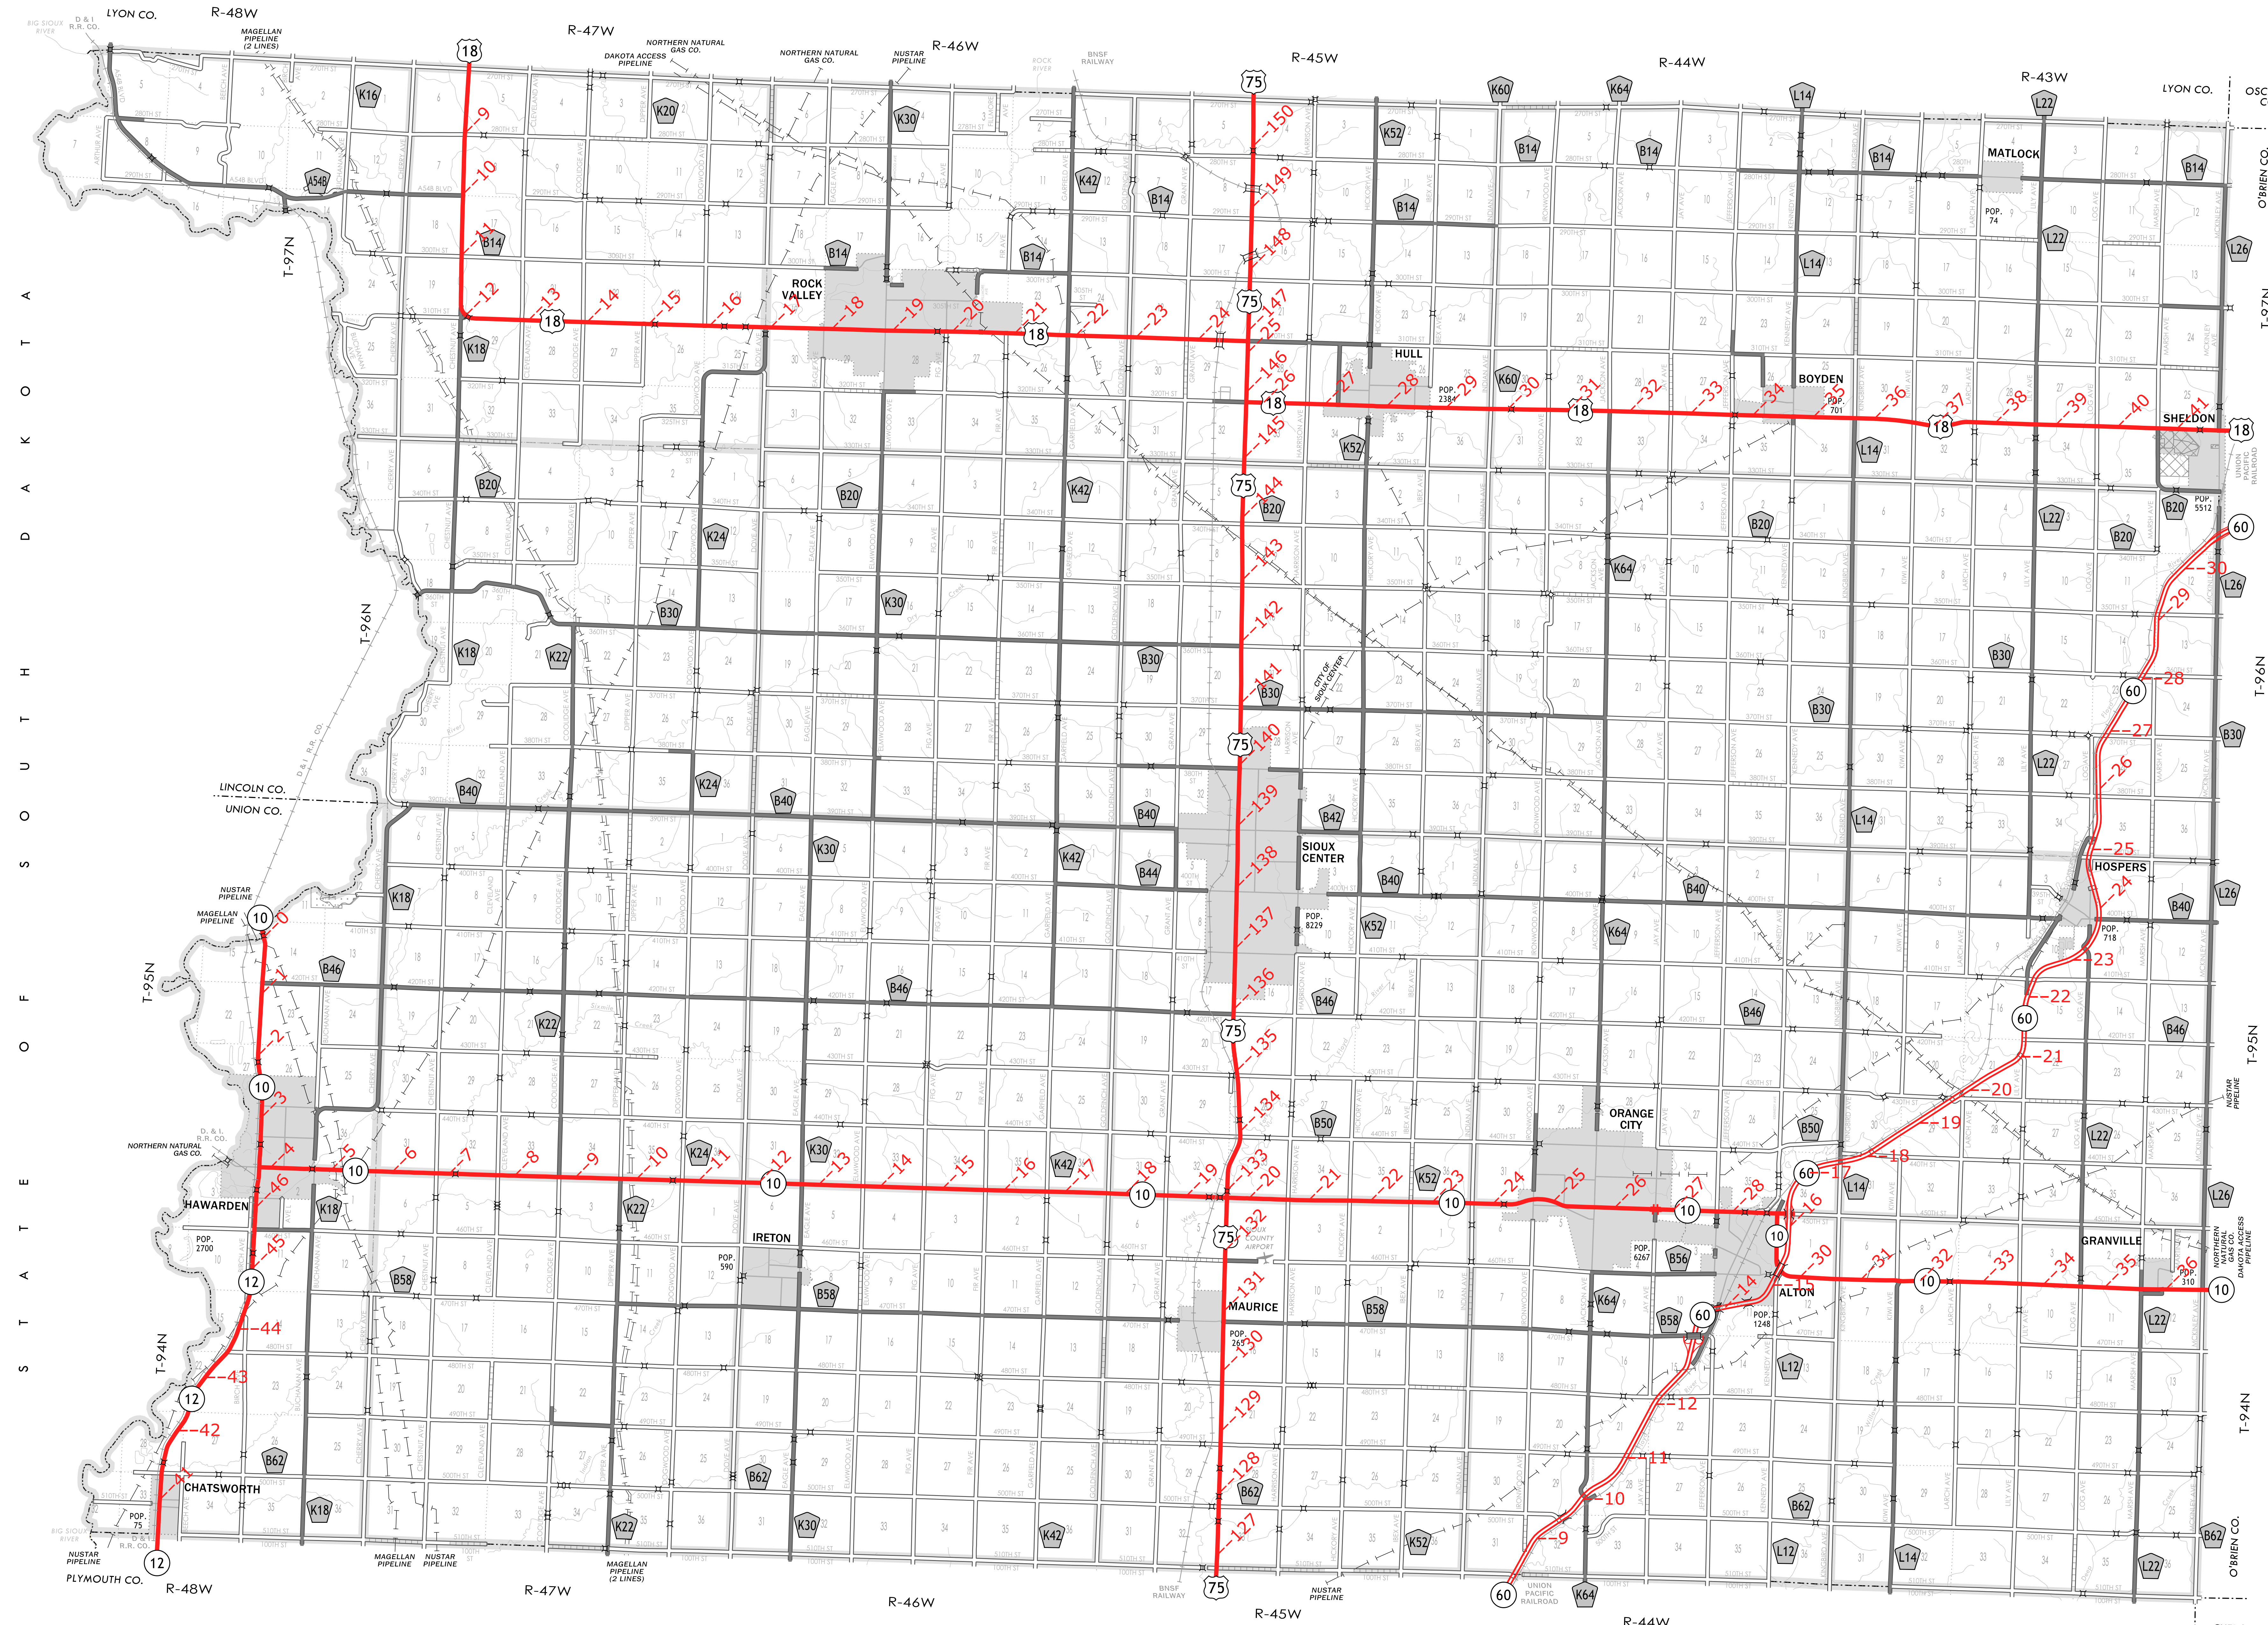

# SIoux COUNTY IOWA

Prepared By

SYSTEMS PLANNING BUREAU  
Phone: (515) 239-1664  
www.IOWADOT.GOV/MAPS

In Cooperation With  
United States  
Department of Transportation

JANUARY 1, 2024

### LEGEND

- REFERENCE POST
- INTERSTATE HIGHWAY
- PRIMARY HIGHWAY
- PAVED ROAD
- BITUMINOUS ROAD
- GRAVEL ROAD
- EARTHEN ROAD
- INTERSTATE HIGHWAY
- UNITED STATES HIGHWAY
- STATE HIGHWAY
- COUNTY HIGHWAY
- RAILROAD
- PIPELINE
- AIRPORT
- HYDROLOGY
- BRIDGE
- STATE BOUNDARY
- COUNTY BOUNDARY
- CORPORATE BOUNDARY
- TOWNSHIP LINE
- SECTION LINE
- ROAD NAMES
- UNINCORPORATED PLACE
- STATE PARKS
- STATE INSTITUTIONS
- FEDERAL LAND

S  
T  
A  
T  
E  
  
O  
F  
  
S  
O  
U  
T  
H  
  
D  
A  
K  
O  
T  
A