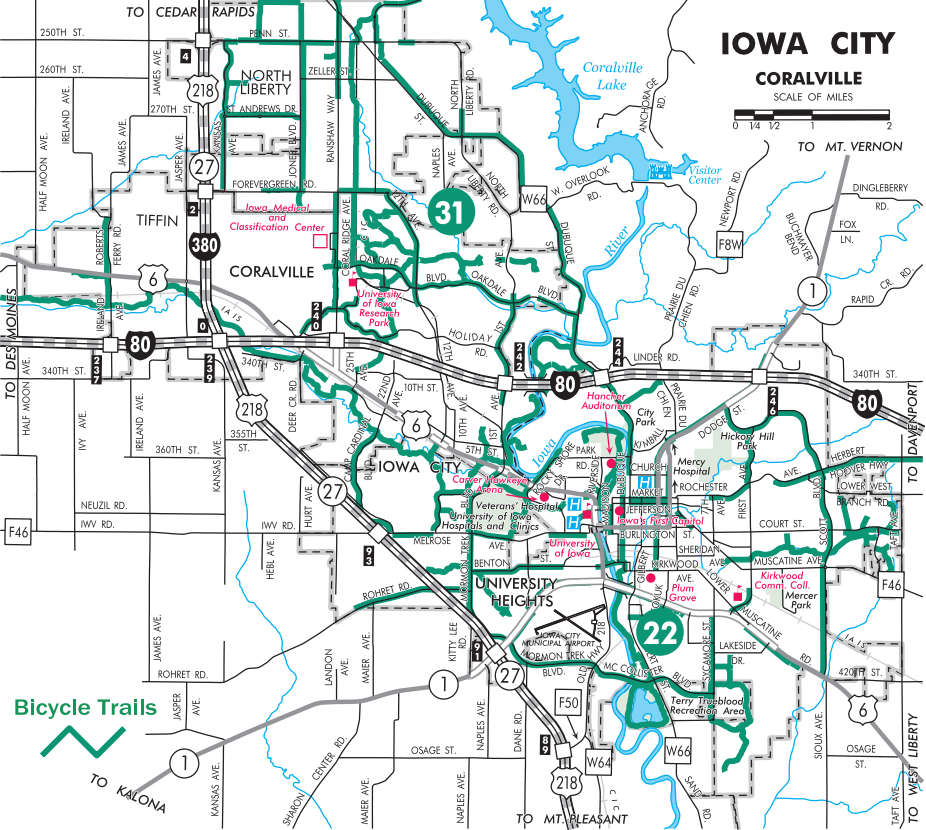

IOWA CITY

CORALVILLE

Bicycle Trails